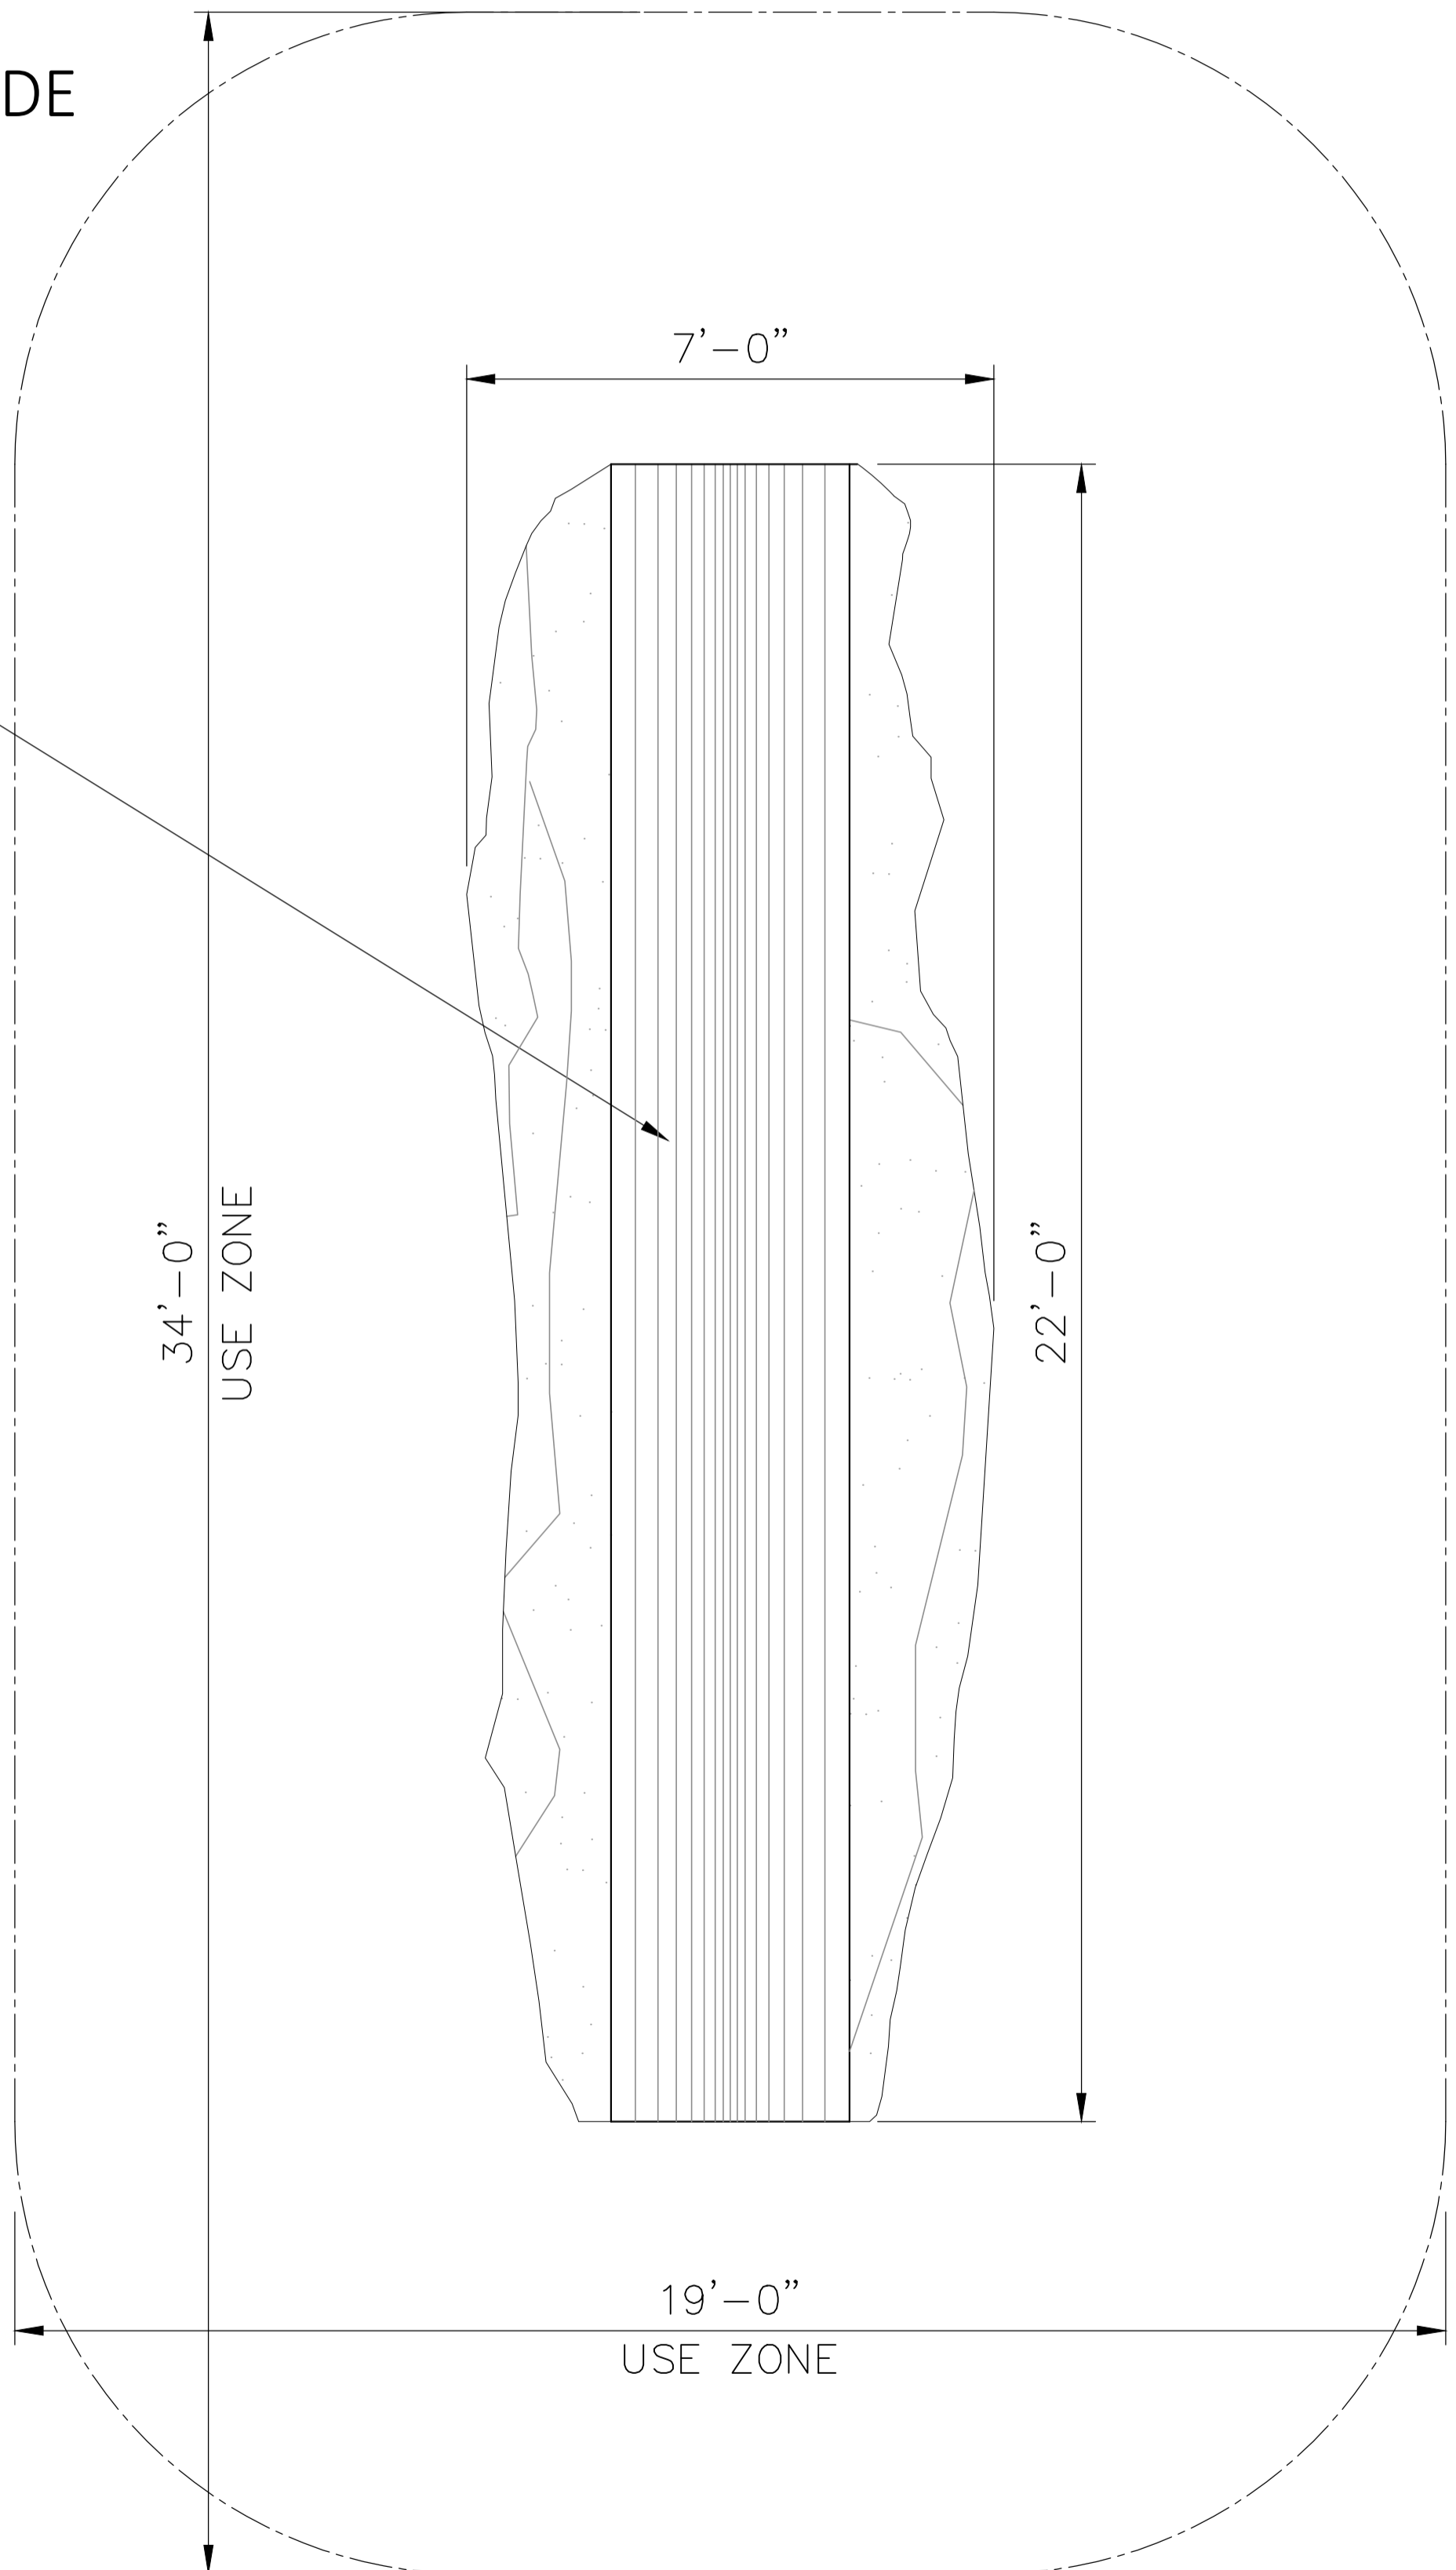

5 - 12 years
13+ years

Dimensions:

264"L x 84"W x
108"H

Use Zone:

34' X 19'

Mounting Options:

Installation Option 1
Installation Option 2

Contact Us

4400 Oneal St. Greenville, TX 75401

903.454.9237

info@the4kids.com

www.the4kids.com

© 2014 The 4 Kids Inc. All rights reserved.

DINO ROCK CLIMB N SLIDE
22' X 7' X 9'

DINO ROCK
CLIMB N SLIDE

TOP VIEW

SCALE: 1/2" = 1'-0"