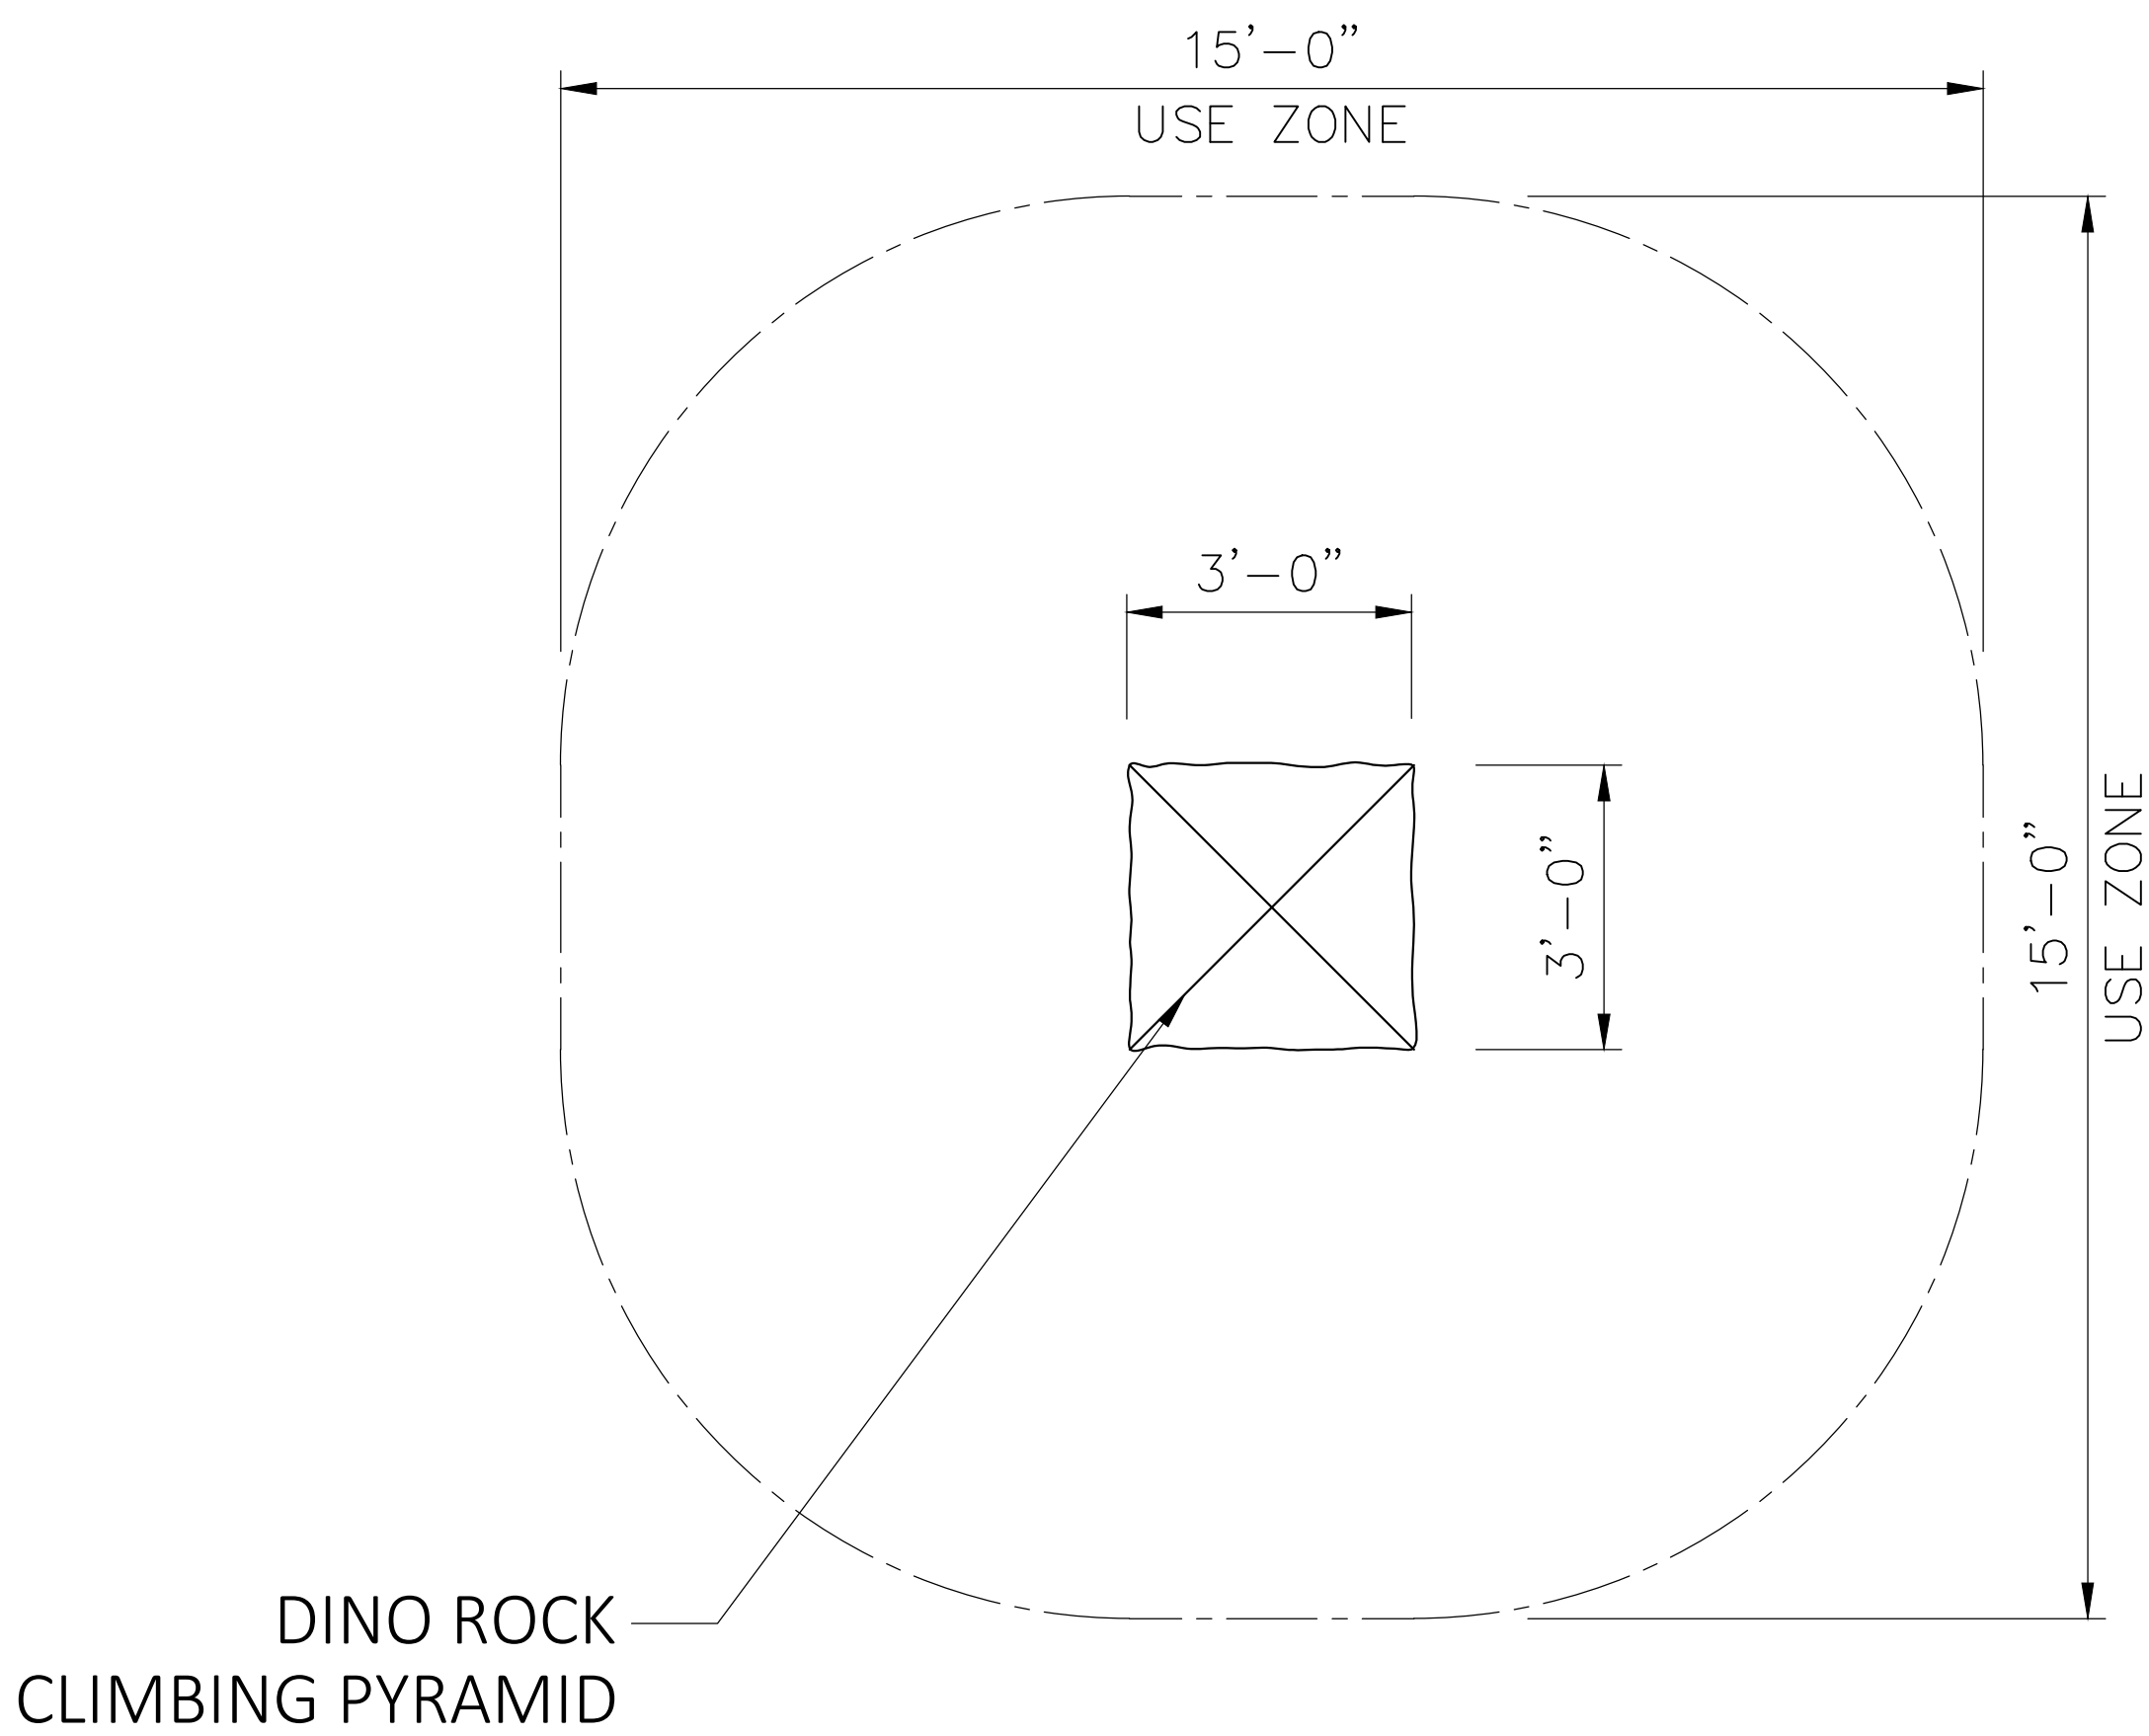

TOP VIEW

SCALE: 1/2" = 1'