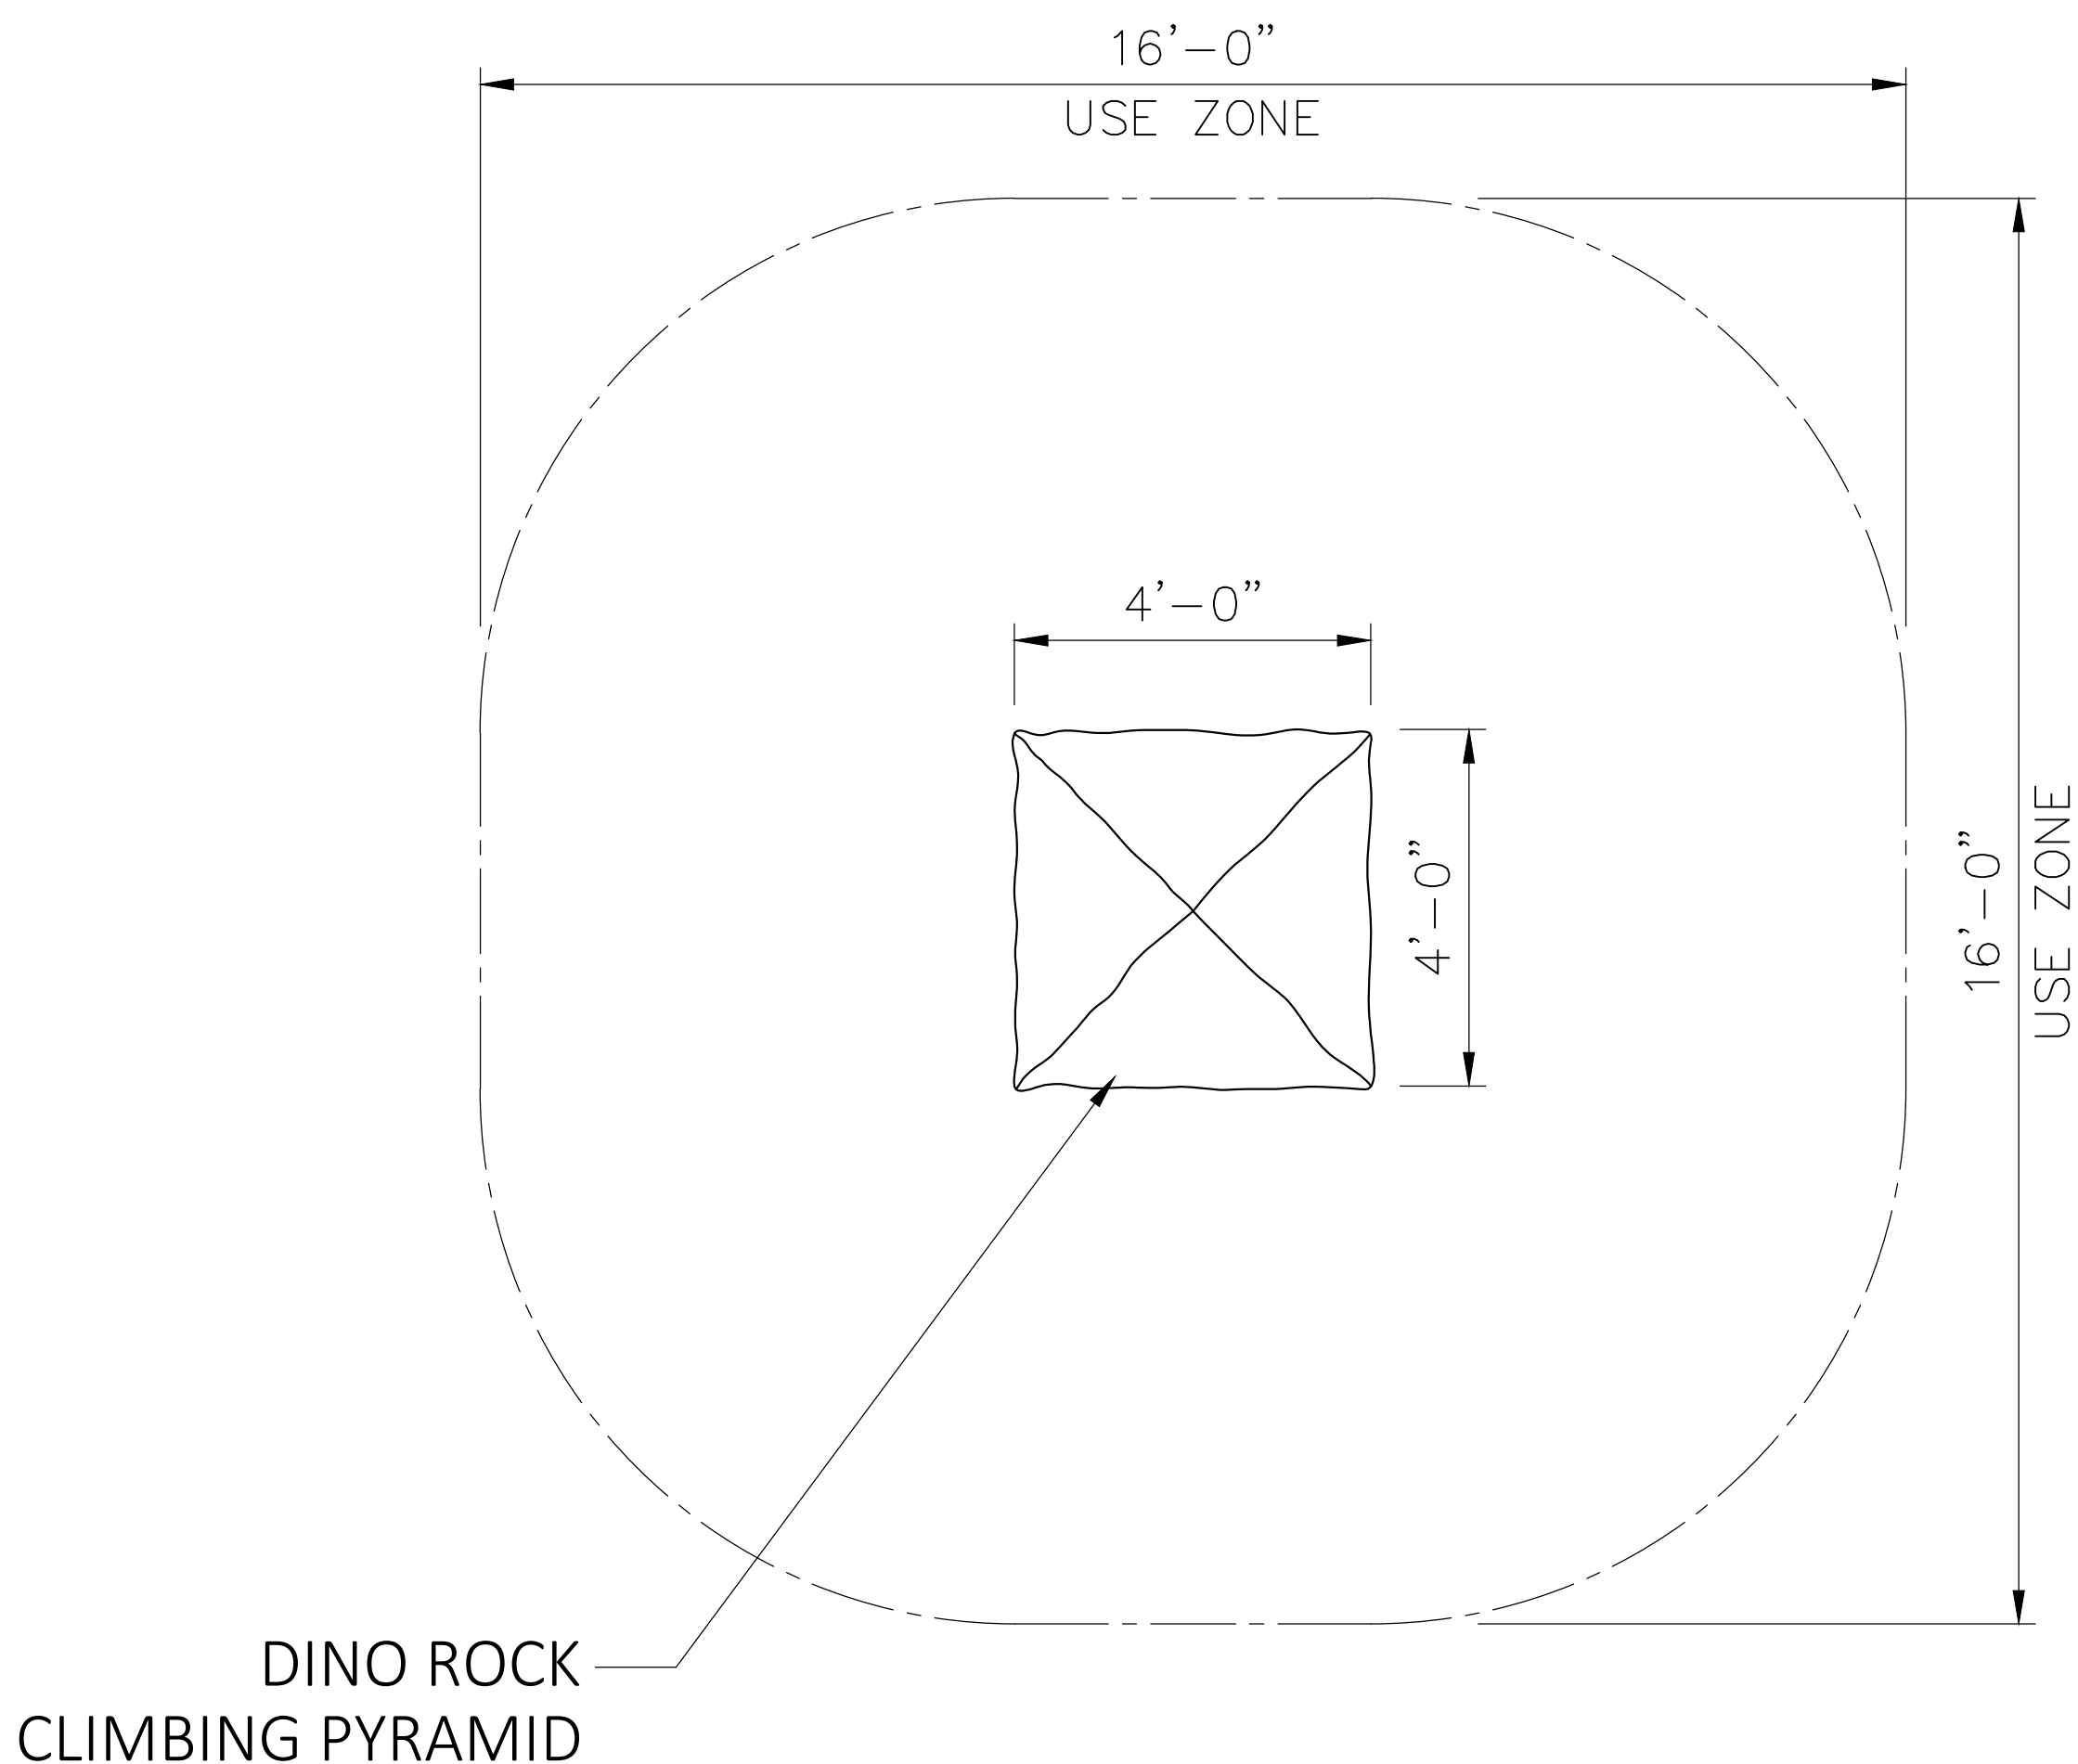

TOP VIEW

SCALE: 1/2" = 1'

4400 Oneal St. • Greenville, Texas • 75401 • Phone: 903.454.9237 • Fax: 903.454.3642

E-mail: info@the4kids.com • Website: www.the4kids.com