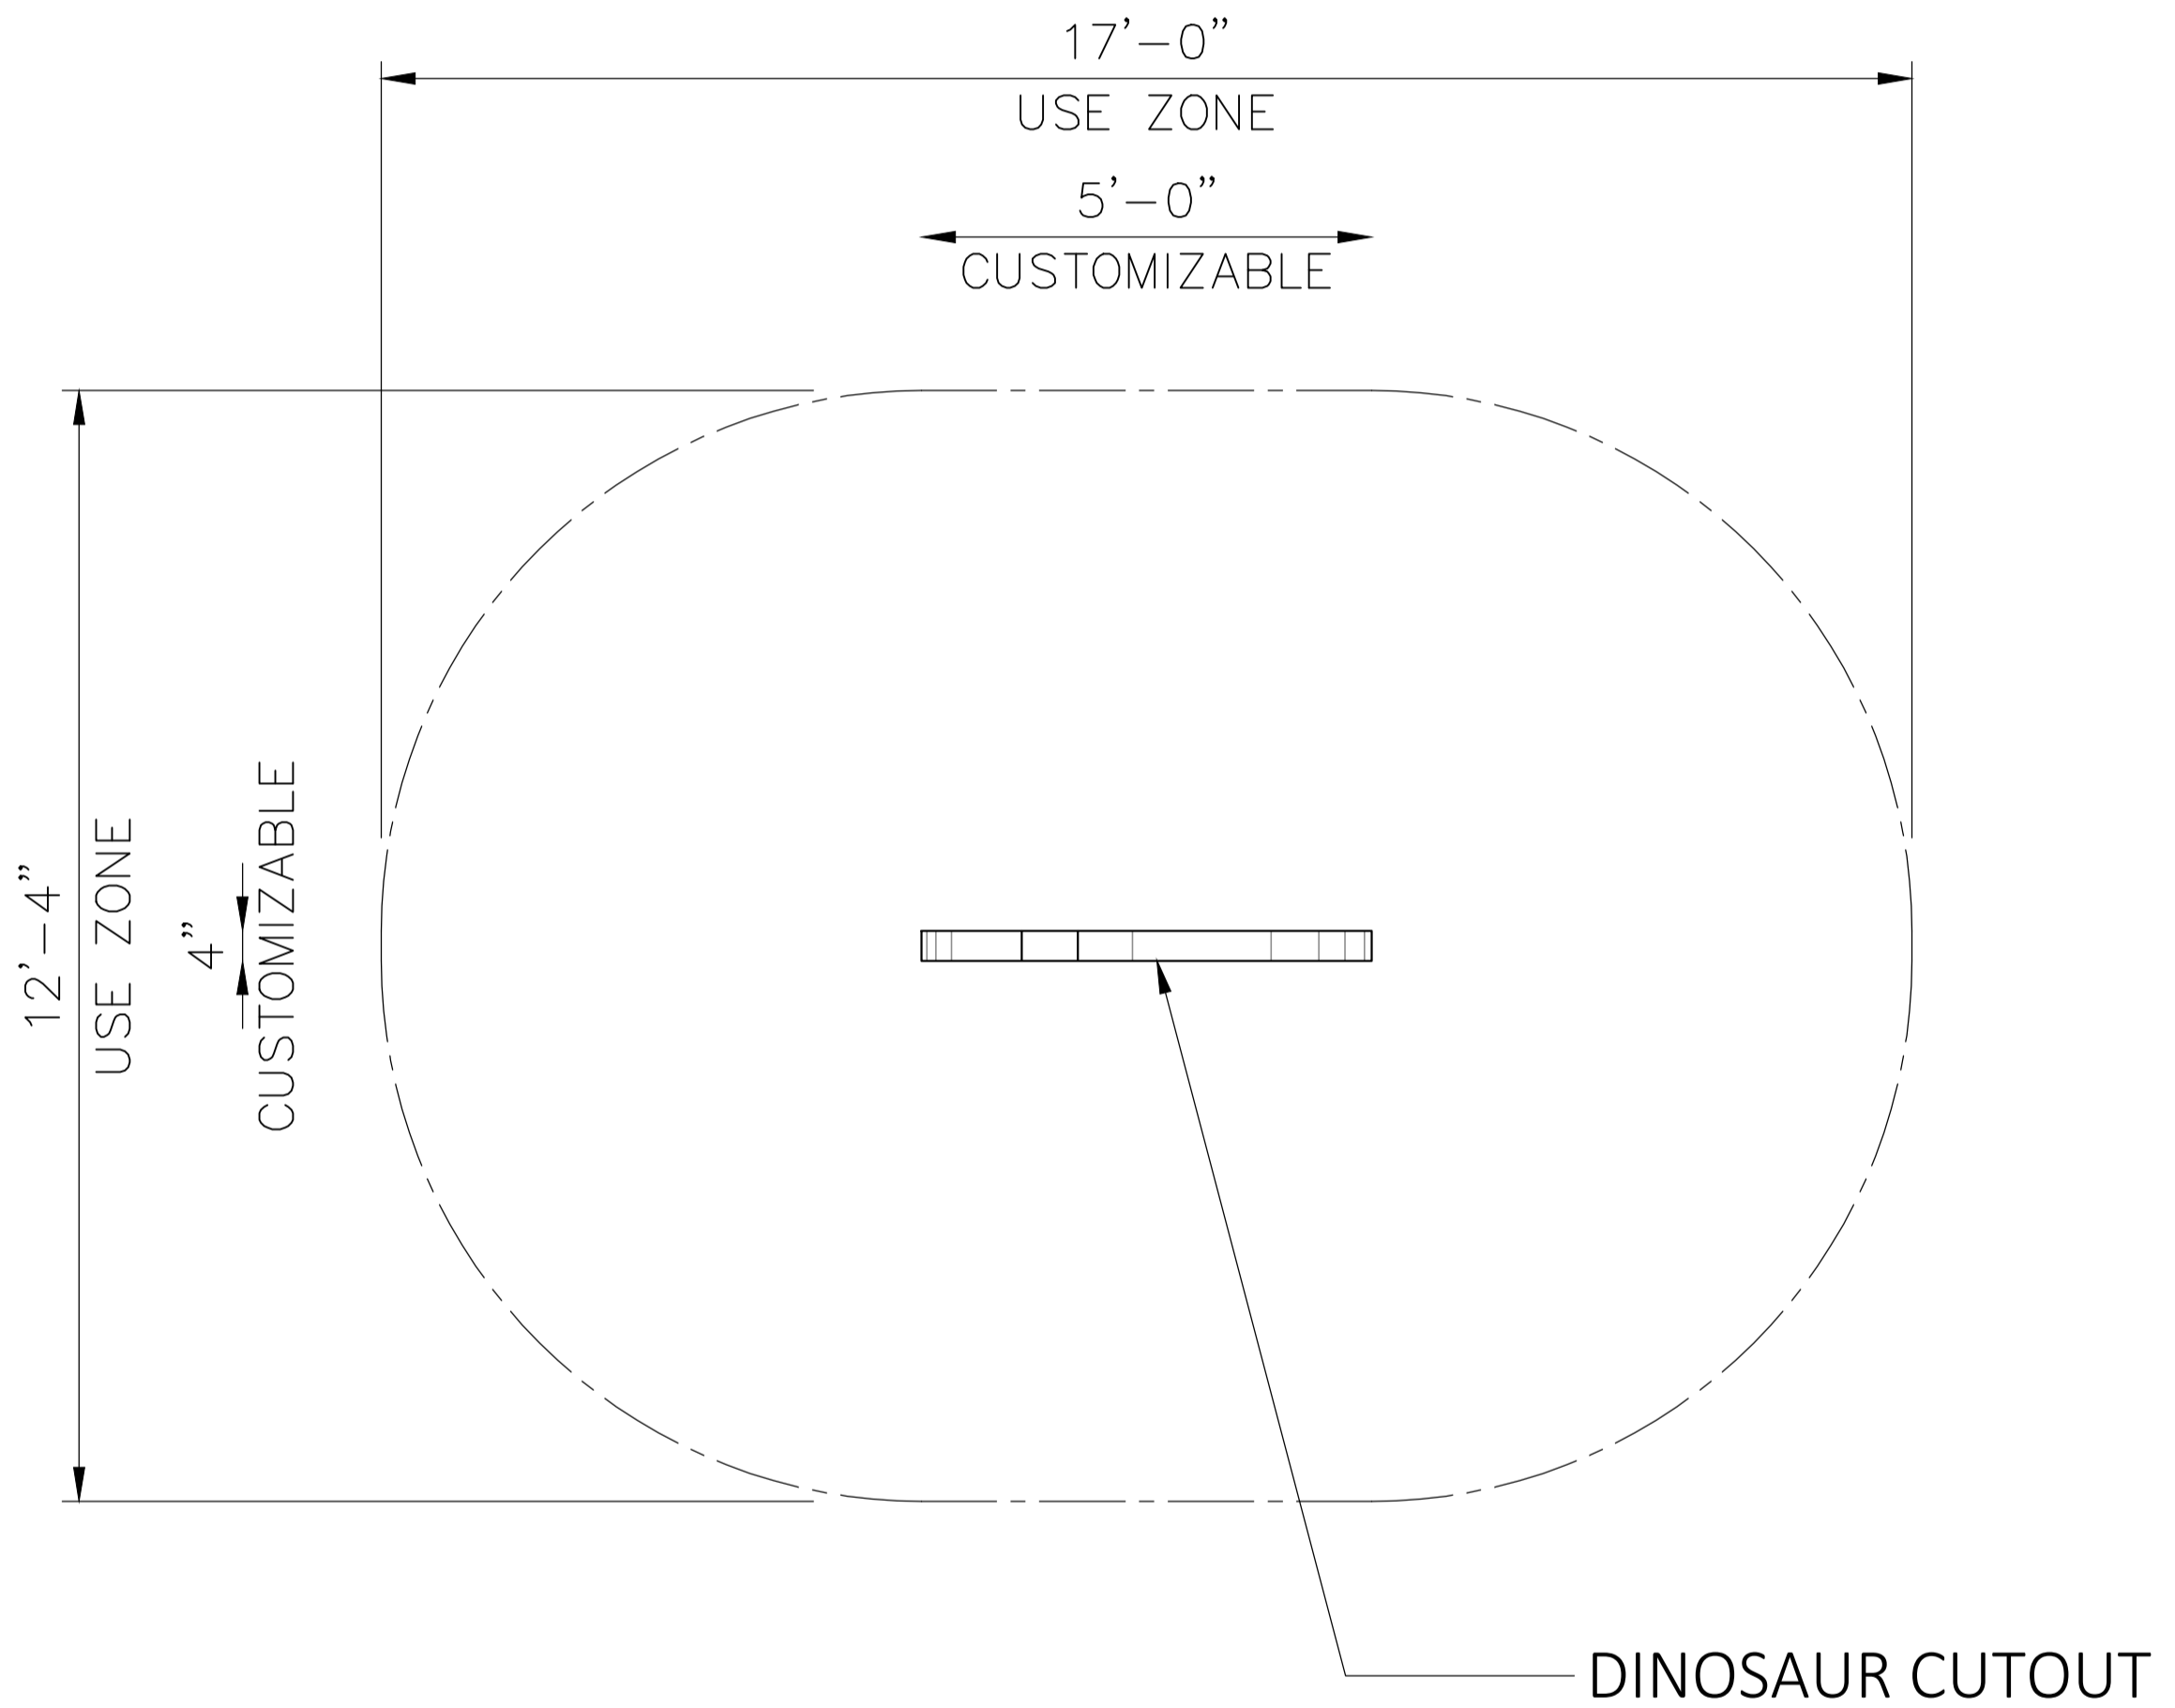

Specifications

Age Range:

2 - 5 years
5 - 12 years

Dimensions:

Fully Customizable

Use Zone:

N/A

Mounting Options:

4400 Oneal St. Greenville, TX 75401

903.454.9237

info@the4kids.com

www.the4kids.com

© 2014 The 4 Kids Inc. All rights reserved.

**DINOSAUR CUTOUT
FULLY CUSTOMIZABLE**

TOP VIEW

SCALE: 1/2" = 1'-0"