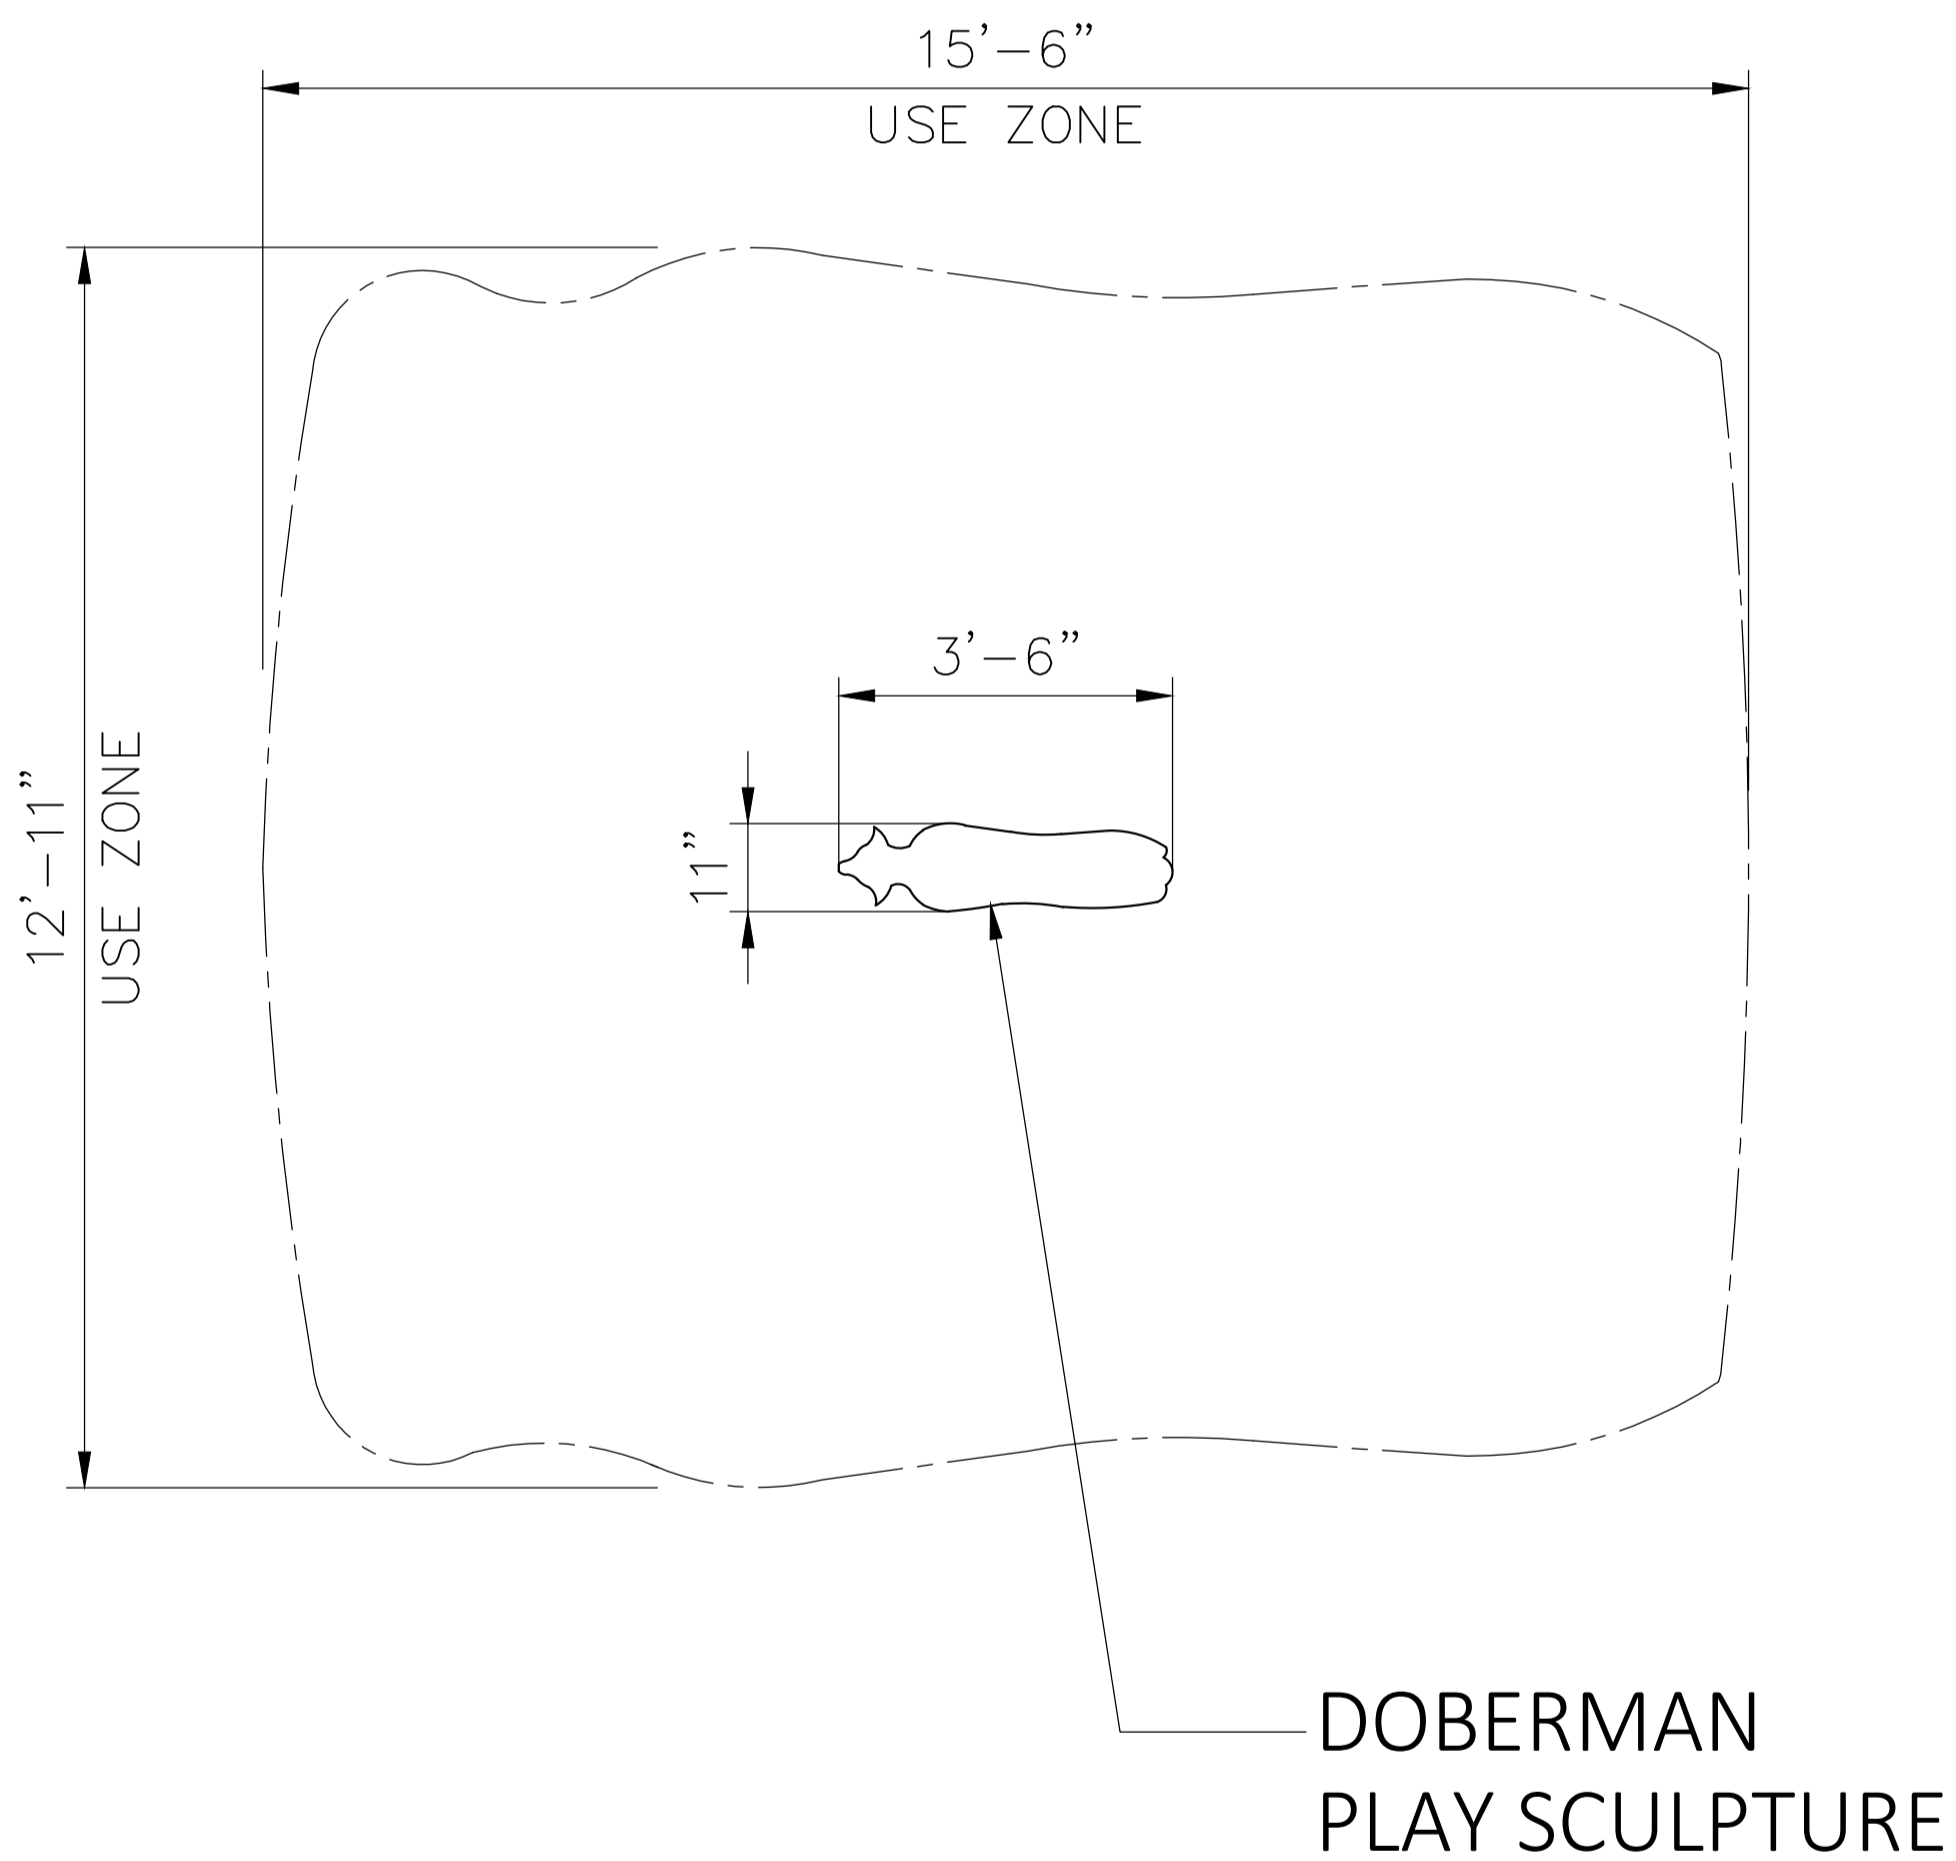

### Dimensions:

41.75"L x 11"W x  
37.75"H

### Use Zone:

15'6" X 12'11"

4400 Oneal St. Greenville, TX 75401

903.454.9237

info@the4kids.com

www.the4kids.com

© 2014 The 4 Kids Inc. All rights reserved.

DOBERMAN PLAY SCULPTURE  
41.75" X 11" X 37.75"

# TOP VIEW

SCALE: 1/2" = 1'-0"