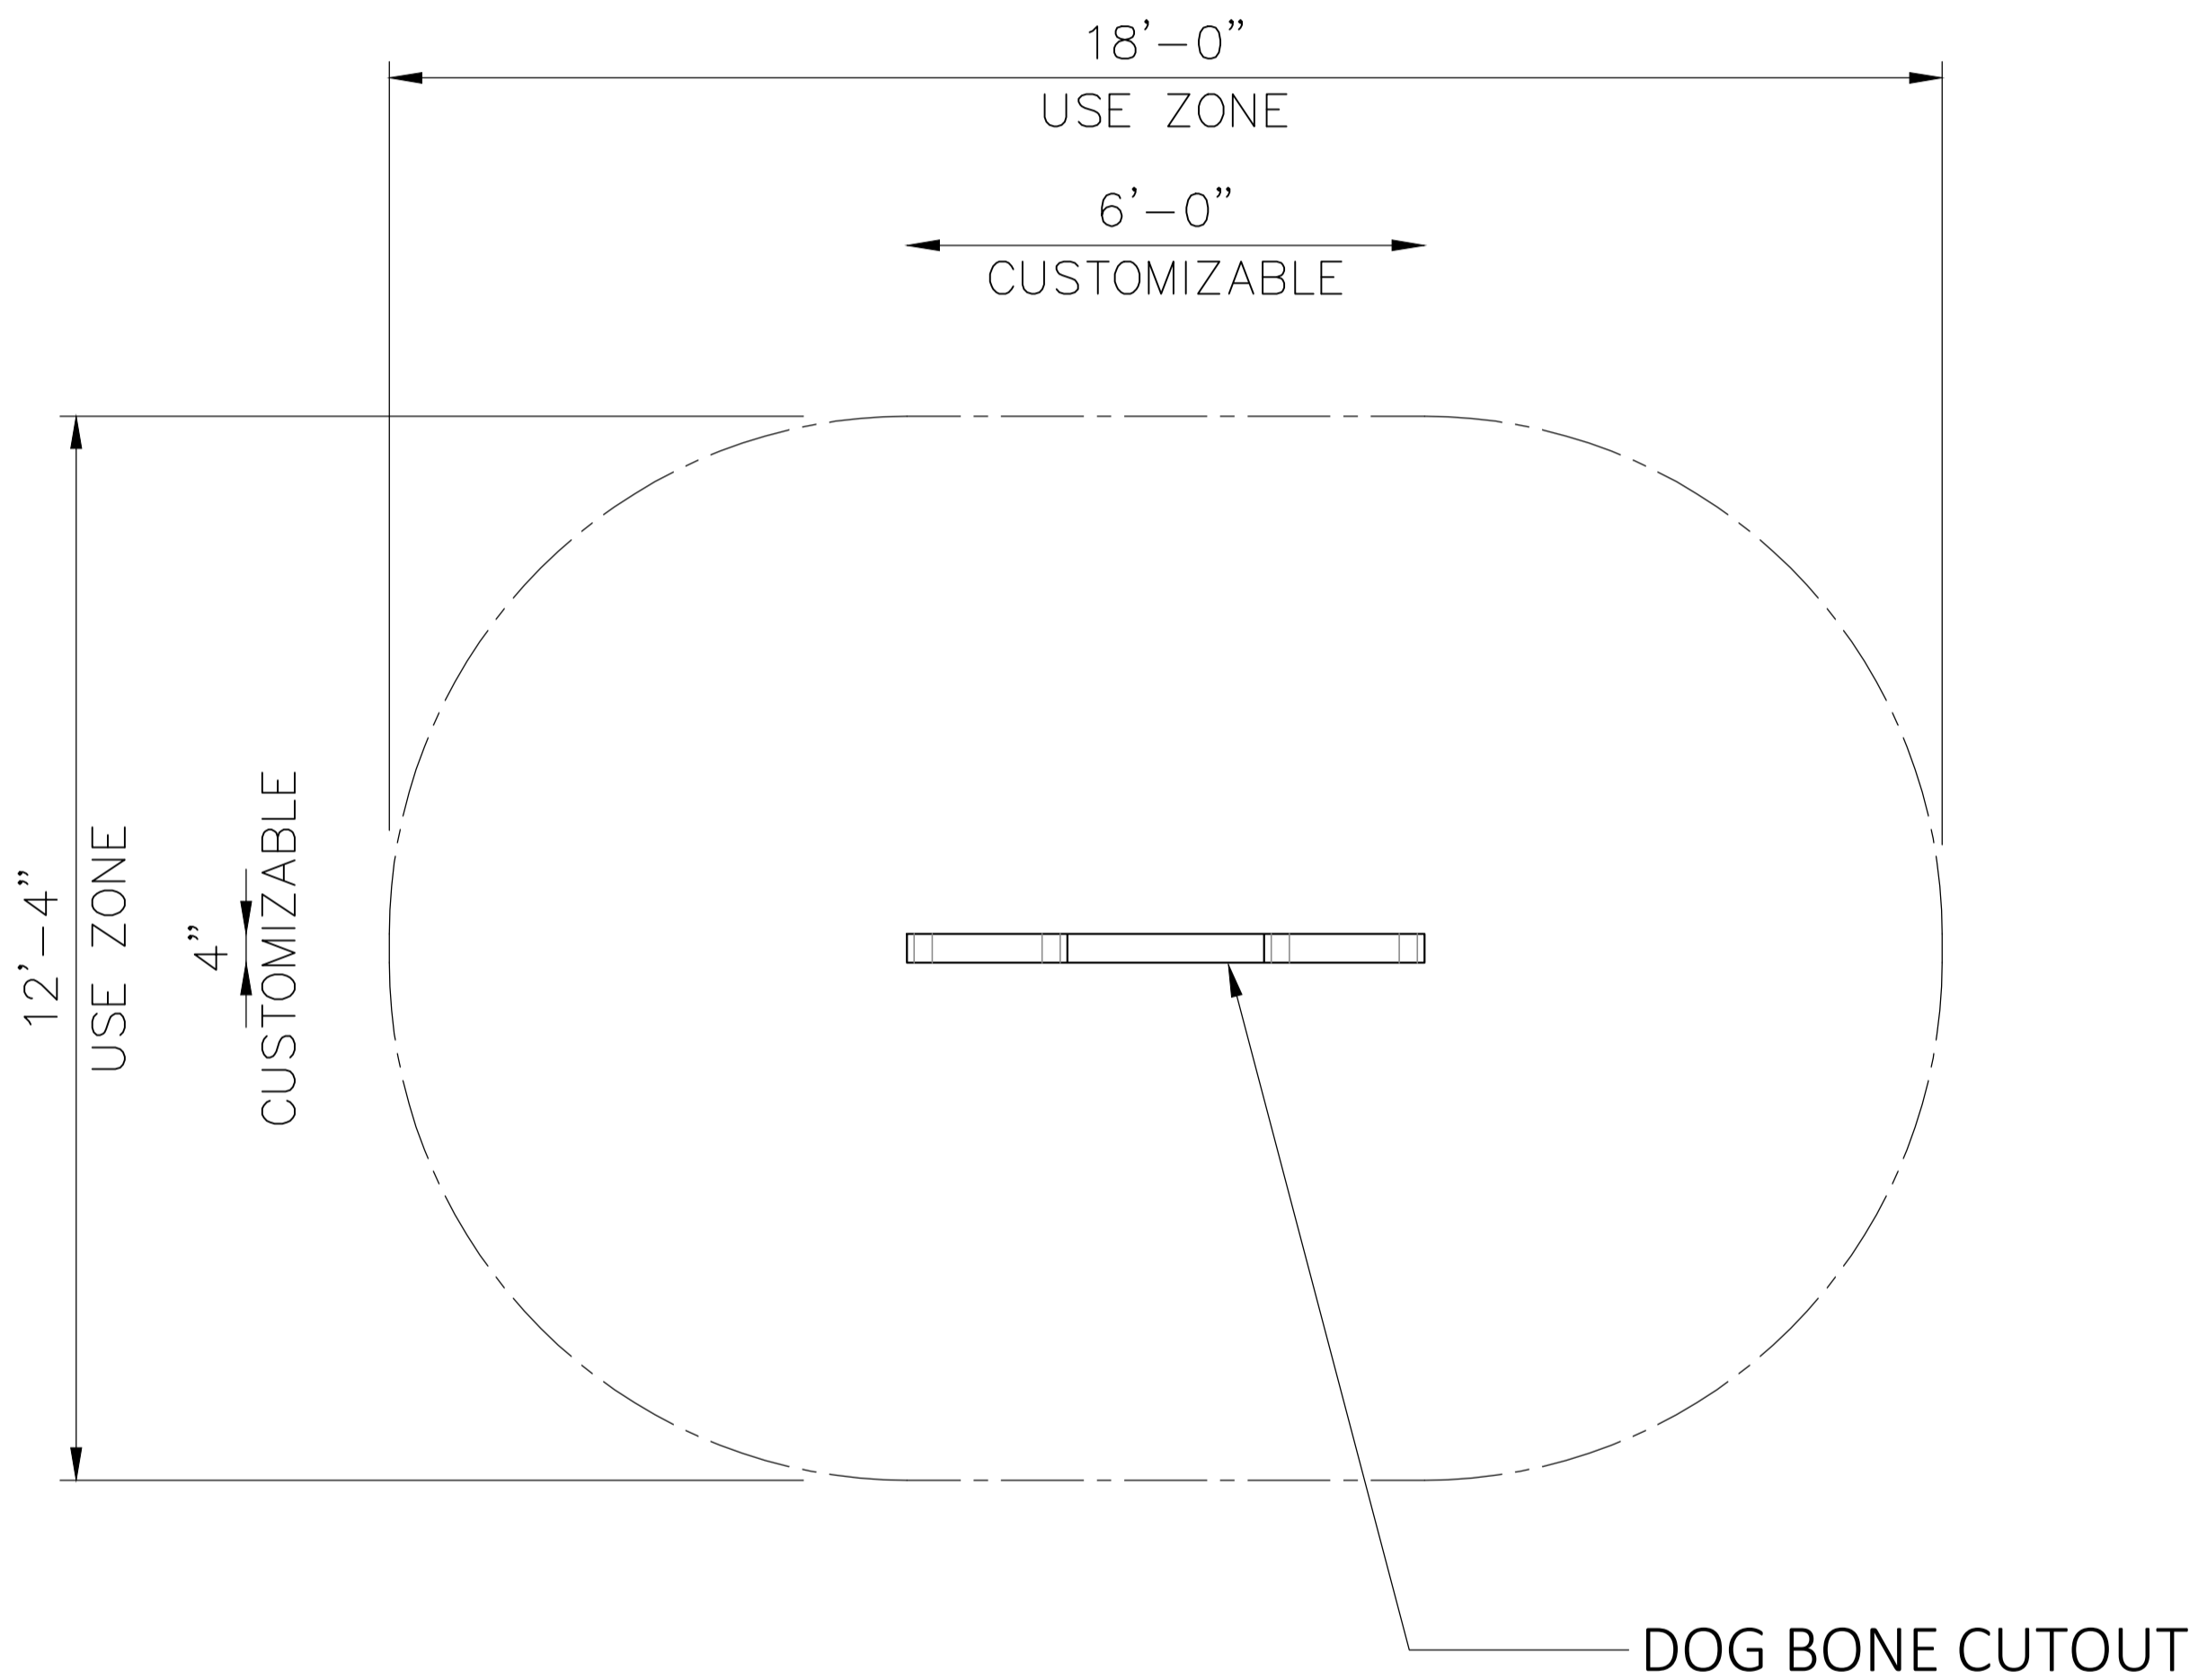

### Mounting Options:

Installation Option 1  
Installation Option 2

4400 Oneal St. Greenville, TX 75401

903.454.9237

info@the4kids.com

www.the4kids.com

**DOG BONE CUTOUT  
FULLY CUSTOMIZABLE**

**TOP VIEW**

SCALE: 1/2" = 1'-0"