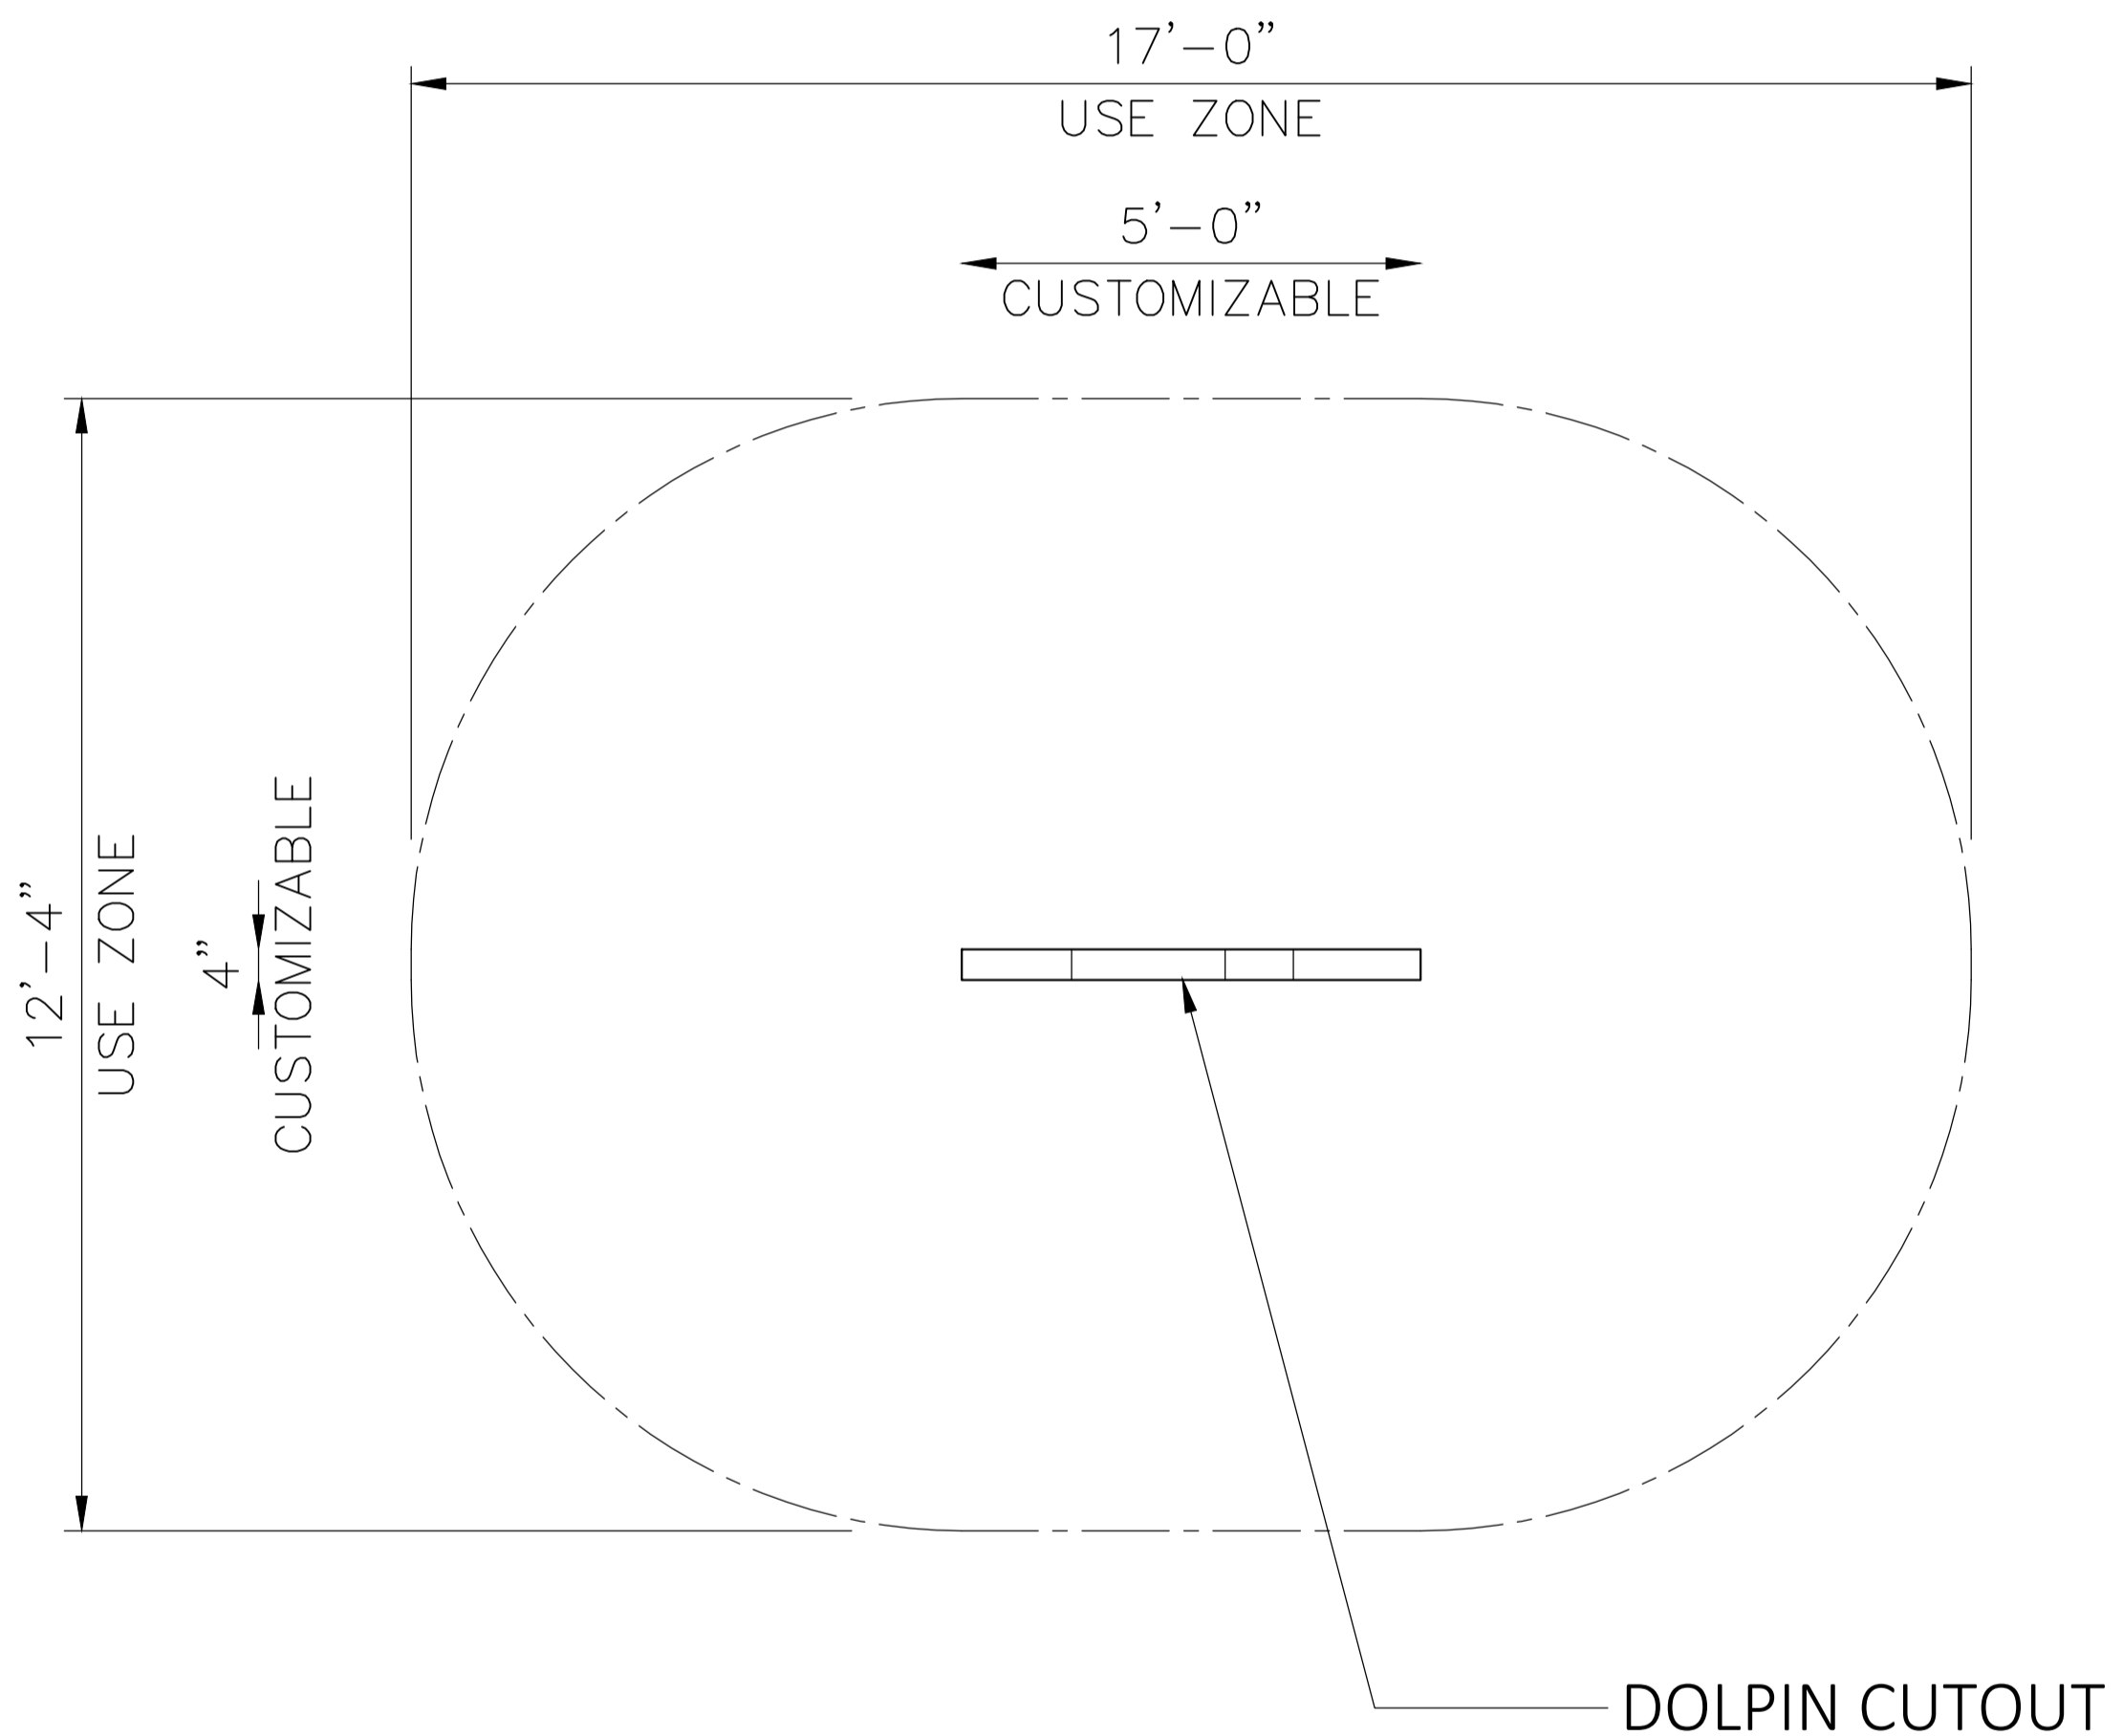

Specifications

Age Range:

2 - 5 years
5 - 12 years

Dimensions:

Fully Customizable

Use Zone:

N/A

Mounting Options:

4400 Oneal St. Greenville, TX 75401

903.454.9237

info@the4kids.com

www.the4kids.com

© 2014 The 4 Kids Inc. All rights reserved.

**DOLPHIN CUTOUT
FULLY CUSTOMIZABLE**

TOP VIEW

SCALE: 1/2" = 1'-0"