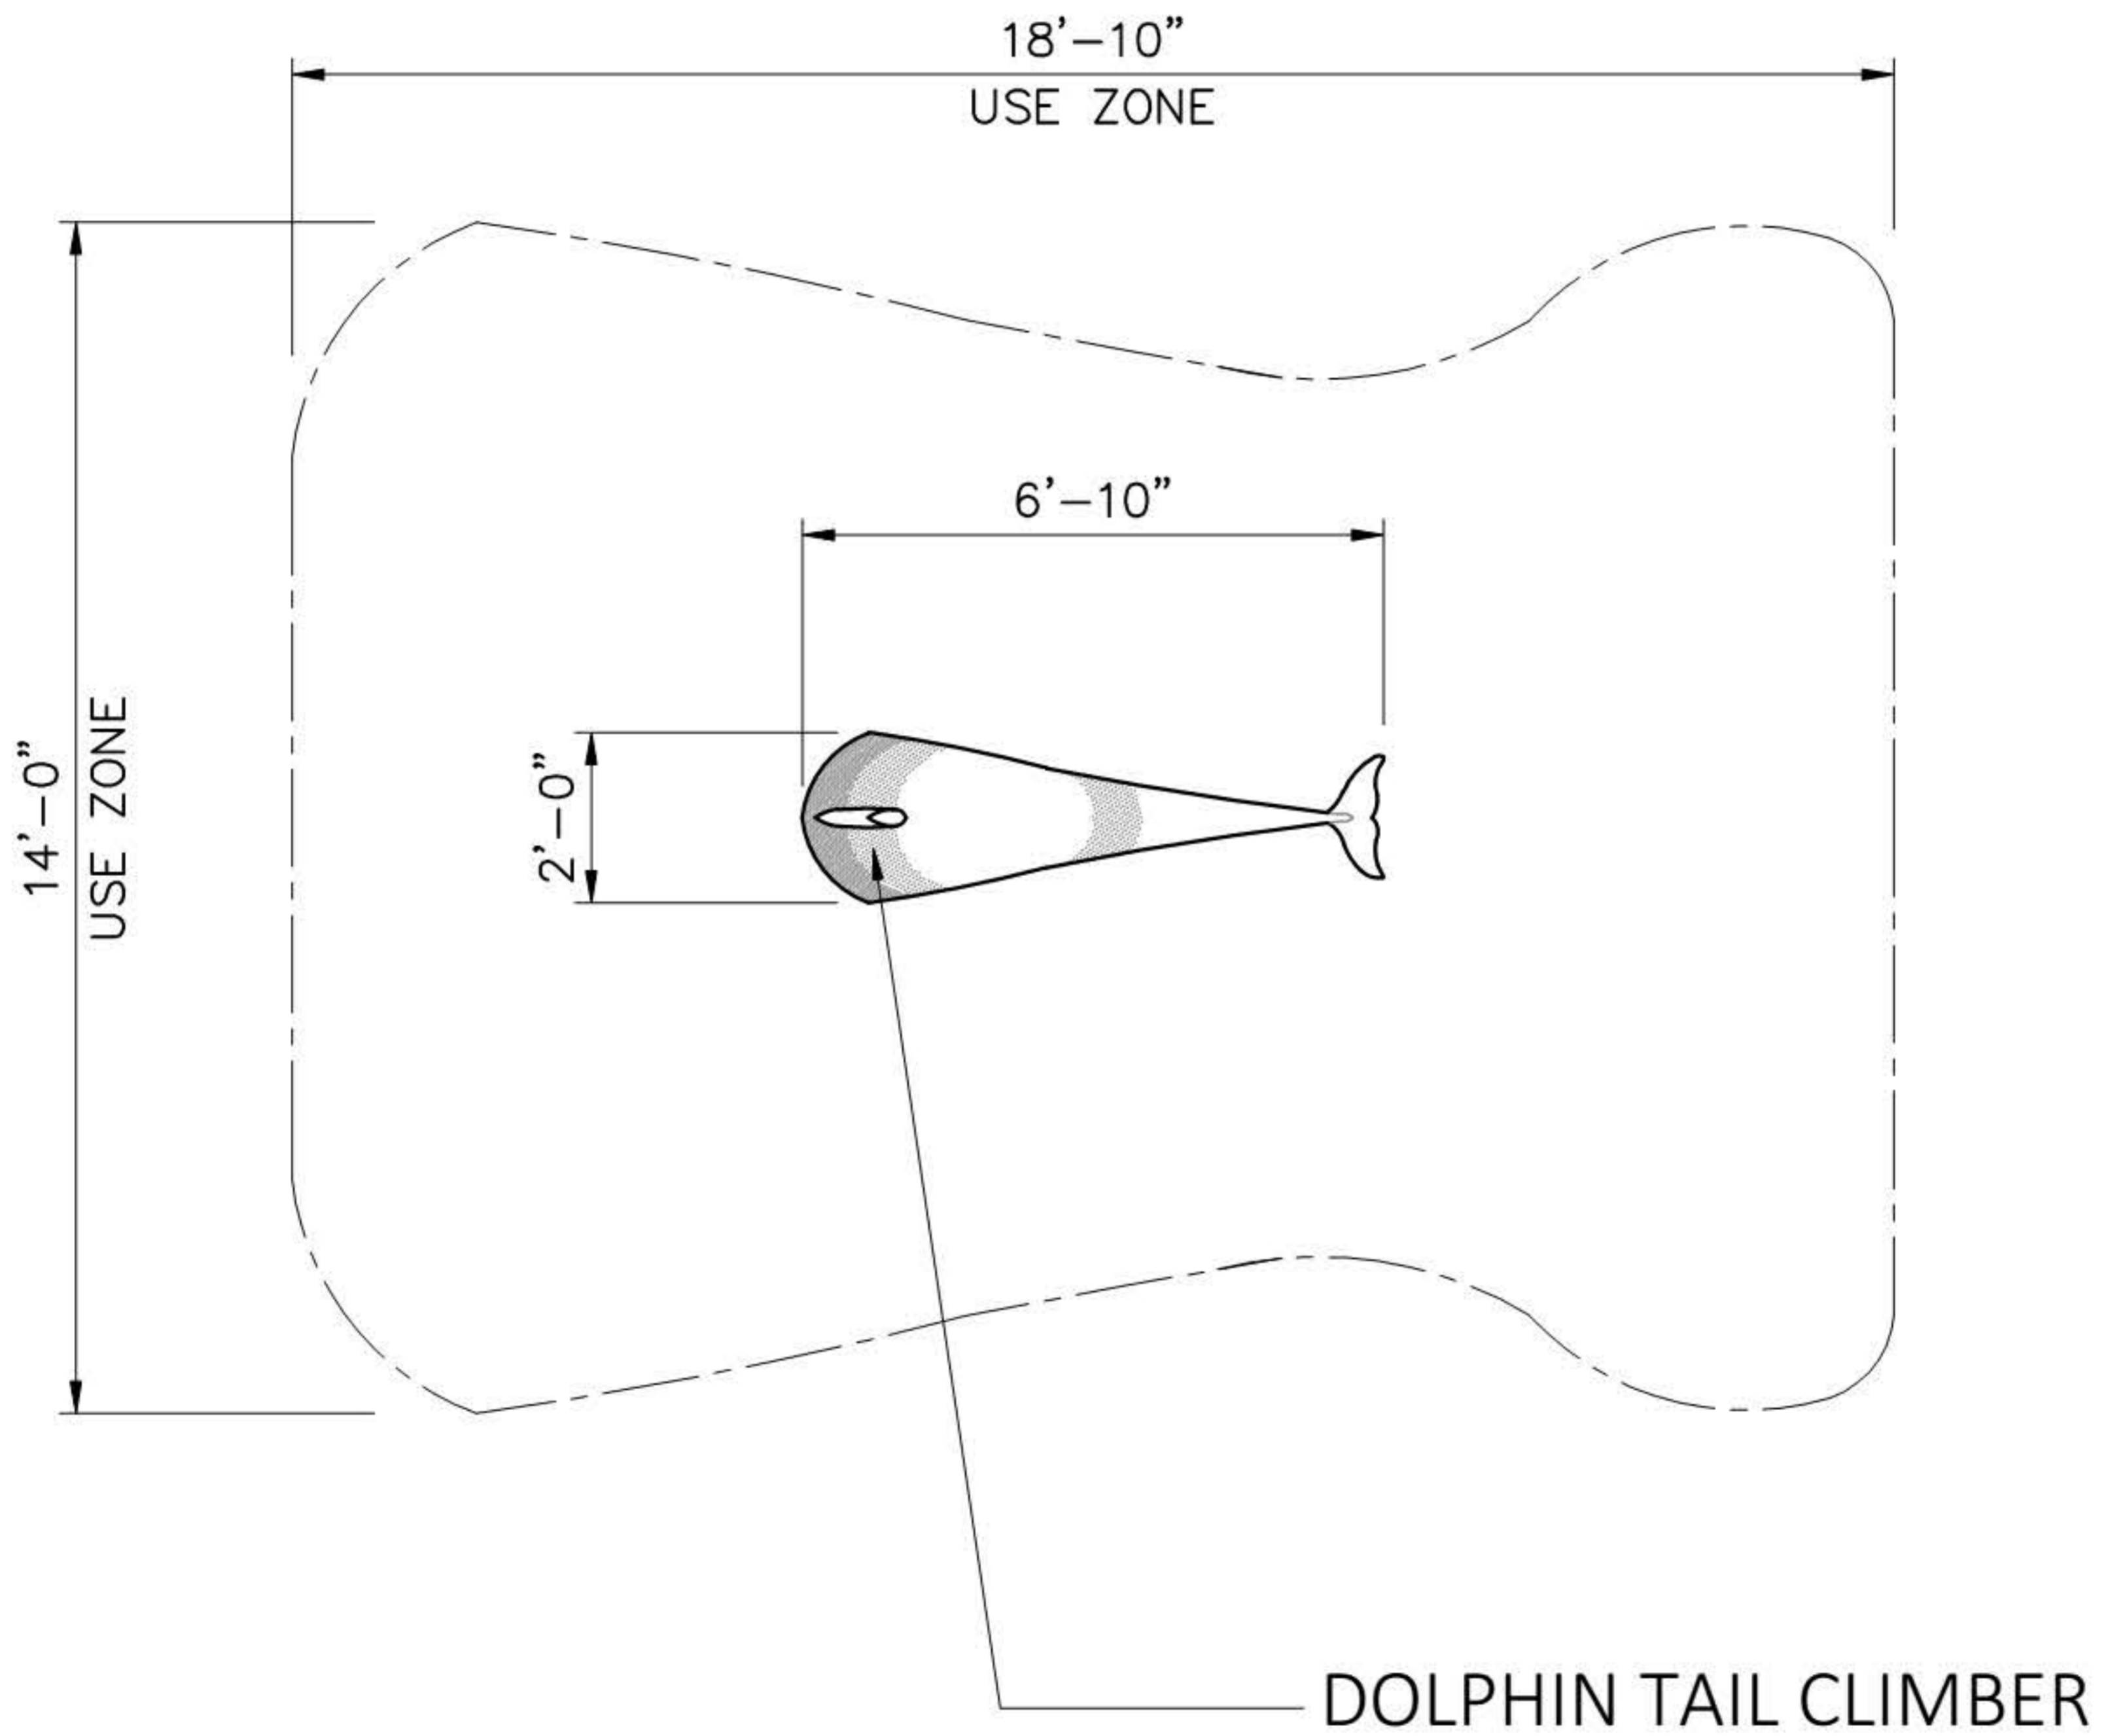

Specifications

Age Range:

2 - 5 years
5 - 12 years

Dimensions:

82" x 21"

Play Area:

19' X 14'

Mounting Options:

4400 Oneal St. Greenville, TX 75401

903.454.9237

info@the4kids.com

www.the4kids.com

© 2014 The 4 Kids Inc. All rights reserved.

DOLPHIN TAIL CLIMBER
82" X 24"

TOP VIEW

SCALE: 1/4" = 1'-0"