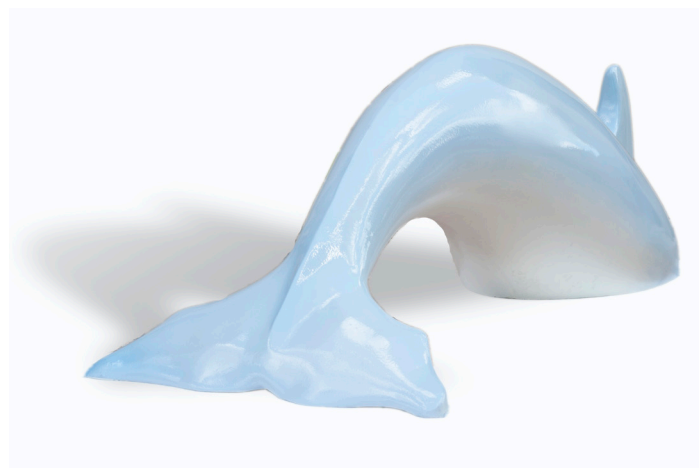

Why Use Us?

Let our team of experienced engineers and artists make your playground the destination for fun! We can create an exciting space where children's imaginations can run wild. A playscape where parents can feel secure and create lasting memories with their whole family.

Key Features

- Constructed with glass fiber reinforced concrete
- High safety, low maintenance
- For ocean theme parks, and community or commercial playgrounds
- Customized for maximum satisfaction
- No cost initial consultations and quotes

Specifications

Age Range:

2 - 5 years
5 - 12 years

Dimensions:

82" x 21"

Play Area:

19' X 14'

Mounting Options:

See Typical
Installation Details

Contact Us

Ordering from The 4 Kids is easy, initial consultation & quote is free. We can also provide you with design ideas and conceptual drawings. We want your whole experience with The 4 Kids to be smooth & rewarding.

4400 Oneal St. Greenville, TX 75401

903.454.9237

info@the4kids.com

www.the4kids.com

© 2014 The 4 Kids Inc. All rights reserved.