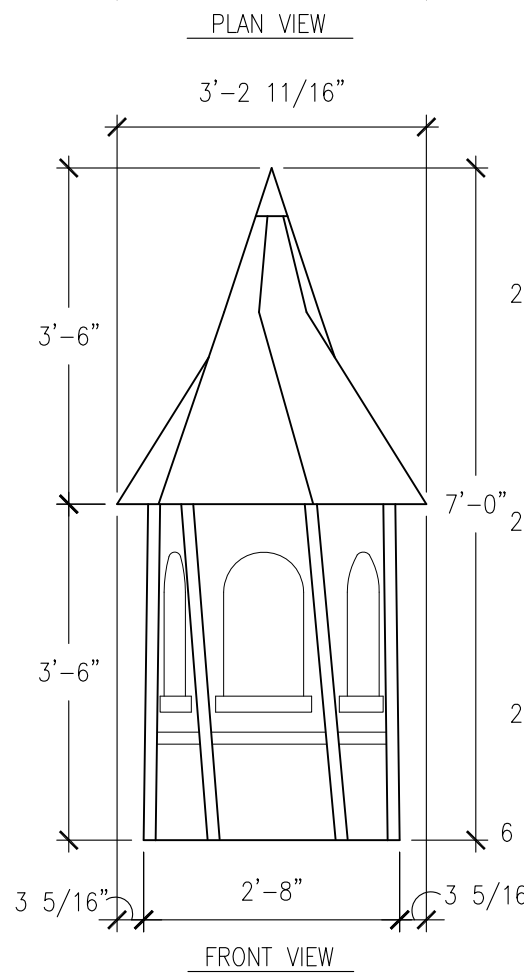

PLAN VIEW

PLAN VIEW

PLAN VIEW

PLAN VIEW

PLAN VIEW

FRONT VIEW

TWISTED

FRONT VIEW

CROW'S NEST

FRONT VIEW

SPIRE

FRONT VIEW

ELONGATED DORMER

FRONT VIEW

DORMER W/ FINIAL

PROJECT: THE 4 KIDS TREE HOUSE		DRAWING TITLE: DORMER WINDOW TYPES	
 CUSTOM THEMED PLAYGROUNDS 4100 ONEAL STREET, GREENVILLE, TX 75101 PHONE 903.454.9237 FAX 903.454.3642	DATE: 07/12/13	SHEET: B	TYPE DWG: SETTINGS
	SCALE: 1/2" = 1'-0"	DRAWN BY: TSPA	DWG. SHEET: N/A