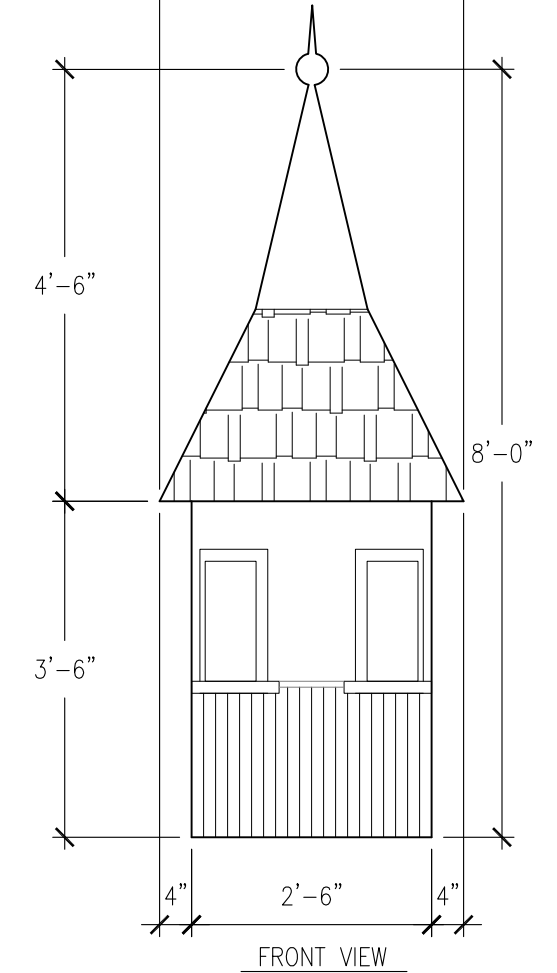

PLAN VIEW

PLAN VIEW

PLAN VIEW

PLAN VIEW

PLAN VIEW

FRONT VIEW

TWISTED

FRONT VIEW

CROW'S NEST

FRONT VIEW

SPIRE

FRONT VIEW

ELONGATED DORMER

FRONT VIEW

DORMER W/ FINIAL

PROJECT: THE 4 KIDS TREE HOUSE		DRAWING TITLE: DORMER WINDOW TYPES	
 CUSTOM THEMED PLAYGROUNDS 4100 ONEAL STREET, GREENVILLE, TX 75101 PHONE 903.454.9237 FAX 903.454.3642	DATE: 07/12/13	SHEET: B	TYPE DWG: SETTINGS
	SCALE: 1/2" = 1'-0"	DRAWN BY: TSPA	DWG. SHEET: N/A