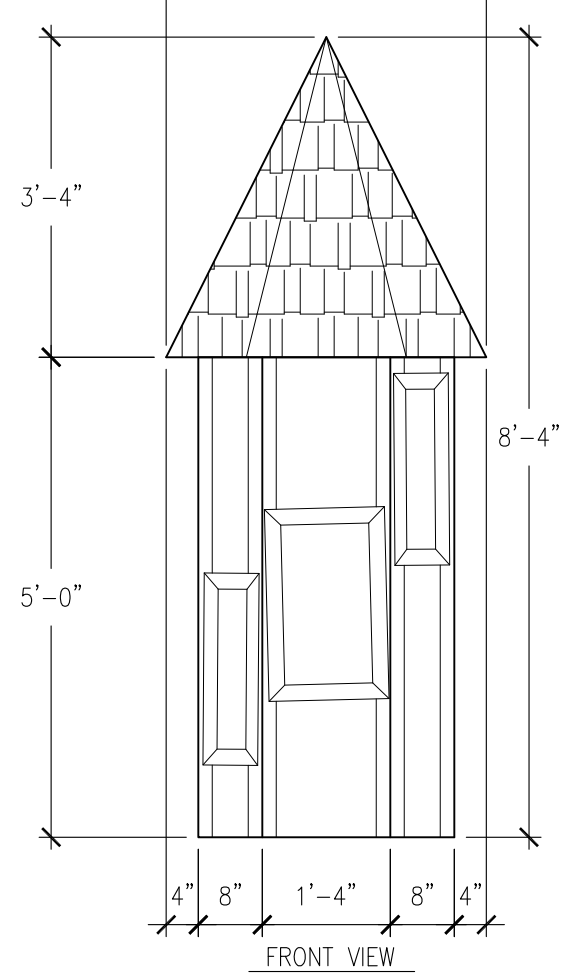

PLAN VIEW

PLAN VIEW

PLAN VIEW

PLAN VIEW

PLAN VIEW

FRONT VIEW

TWISTED

FRONT VIEW

CROW'S NEST

FRONT VIEW

SPIRE

FRONT VIEW

ELONGATED DORMER

FRONT VIEW

DORMER W/ FINIAL

PROJECT: THE 4 KIDS TREE HOUSE		DRAWING TITLE: DORMER WINDOW TYPES	
 CUSTOM THEMED PLAYGROUNDS 4100 ONEAL STREET, GREENVILLE, TX 75101 PHONE 903.454.9237 FAX 903.454.3642	DATE: 07/12/13	SHEET: B	TYPE DWG: SETTINGS
	SCALE: 1/2" = 1'-0"	DRAWN BY: TSPA	DWG. SHEET: N/A