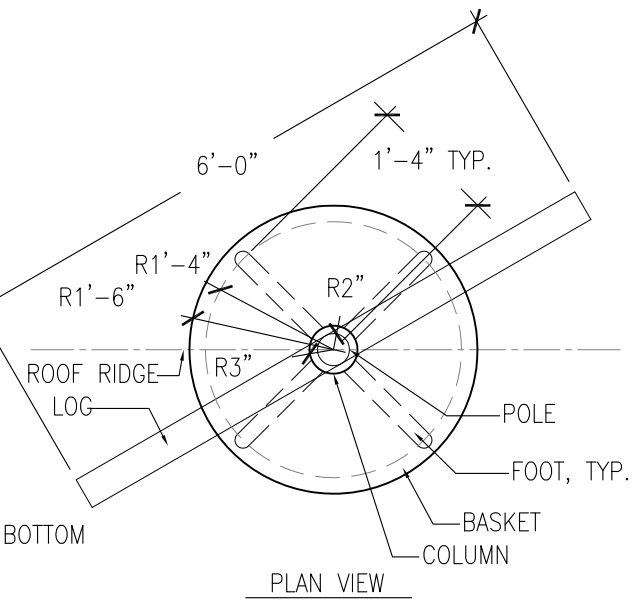

PLAN VIEW

PLAN VIEW

PLAN VIEW

PLAN VIEW

PLAN VIEW

FRONT VIEW

TWISTED

FRONT VIEW

CROW'S NEST

FRONT VIEW

SPIRE

FRONT VIEW

ELONGATED DORMER

FRONT VIEW

DORMER W/ FINIAL

PROJECT: THE 4 KIDS TREE HOUSE		DRAWING TITLE: DORMER WINDOW TYPES	
 CUSTOM THEMED PLAYGROUNDS 4100 ONEAL STREET, GREENVILLE, TX 75101 PHONE 903.454.9237 FAX 903.454.3642	DATE: 07/12/13	SHEET: B	TYPE DWG: SETTINGS
	SCALE: 1/2" = 1'-0"	DRAWN BY: TSPA	DWG. SHEET: N/A