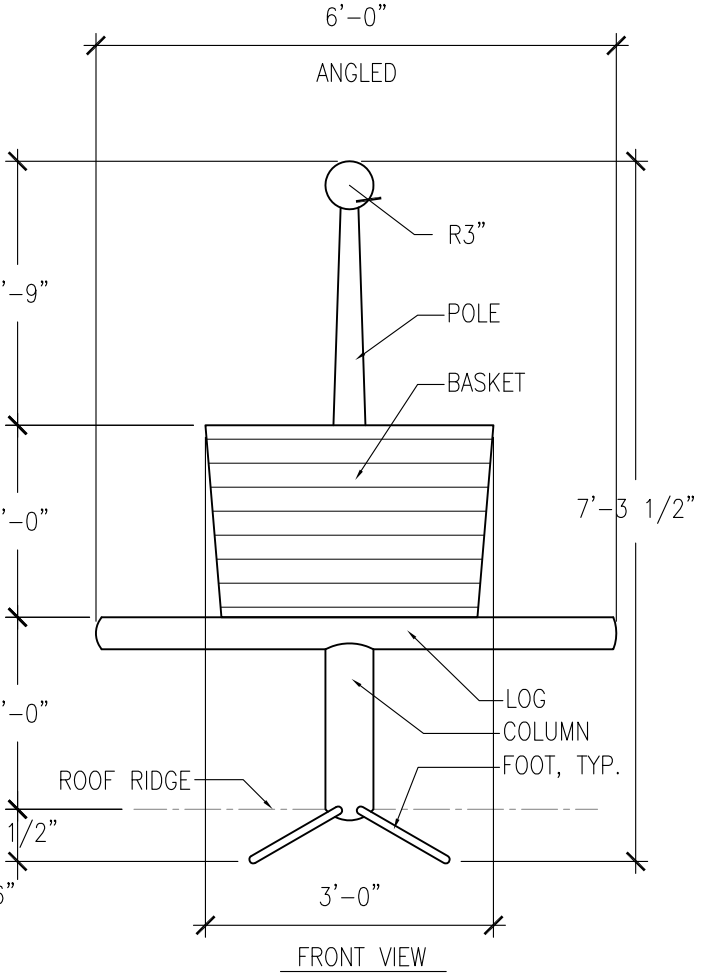

PLAN VIEW

PLAN VIEW

PLAN VIEW

PLAN VIEW

PLAN VIEW

FRONT VIEW

TWISTED

FRONT VIEW

CROW'S NEST

FRONT VIEW

SPIRE

FRONT VIEW

ELONGATED DORMER

FRONT VIEW

DORMER W/ FINIAL

PROJECT: THE 4 KIDS TREE HOUSE		DRAWING TITLE: DORMER WINDOW TYPES	
 CUSTOM THEMED PLAYGROUNDS 4100 ONEAL STREET, GREENVILLE, TX 75101 PHONE 903.454.9237 FAX 903.454.3642	DATE: 07/12/13	SHEET: B	TYPE DWG: SETTINGS
	SCALE: 1/2" = 1'-0"	DRAWN BY: TSPA	DWG. SHEET: N/A