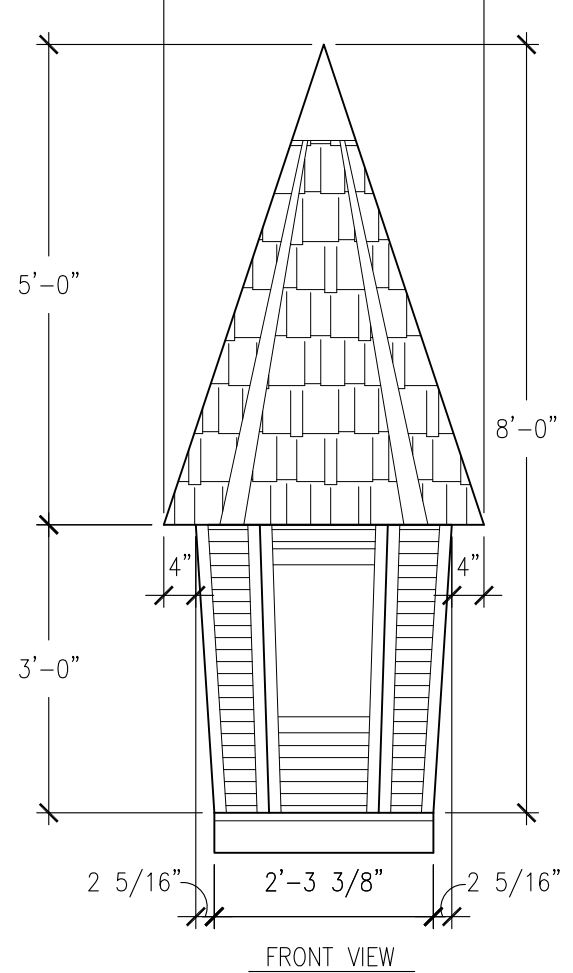

PLAN VIEW

PLAN VIEW

PLAN VIEW

PLAN VIEW

PLAN VIEW

FRONT VIEW

TWISTED

FRONT VIEW

CROW'S NEST

FRONT VIEW

SPIRE

FRONT VIEW

ELONGATED DORMER

FRONT VIEW

DORMER W/ FINIAL

PROJECT: THE 4 KIDS TREE HOUSE		DRAWING TITLE: DORMER WINDOW TYPES	
 CUSTOM THEMED PLAYGROUNDS 4100 ONEAL STREET, GREENVILLE, TX 75101 PHONE 903.454.9237 FAX 903.454.3642	DATE: 07/12/13	SHEET: B	TYPE DWG: SETTINGS
	SCALE: 1/2" = 1'-0"	DRAWN BY: TSPA	DWG. SHEET: N/A