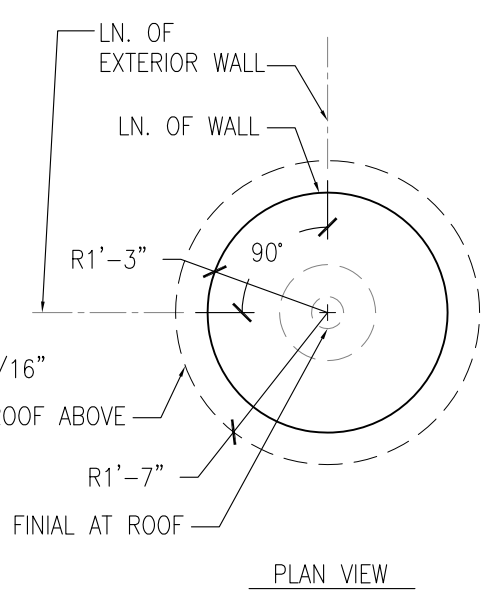

PLAN VIEW

PLAN VIEW

PLAN VIEW

PLAN VIEW

PLAN VIEW

FRONT VIEW

TWISTED

FRONT VIEW

CROW'S NEST

FRONT VIEW

SPIRE

FRONT VIEW

ELONGATED DORMER

FRONT VIEW

DORMER W/ FINIAL

PROJECT: THE 4 KIDS TREE HOUSE		DRAWING TITLE: DORMER WINDOW TYPES	
 CUSTOM THEMED PLAYGROUNDS 4100 ONEAL STREET, GREENVILLE, TX 75101 PHONE 903.454.9237 FAX 903.454.3642	DATE: 07/12/13	SHEET: B	TYPE DWG: SETTINGS
	SCALE: 1/2" = 1'-0"	DRAWN BY: TSPA	DWG. SHEET: N/A