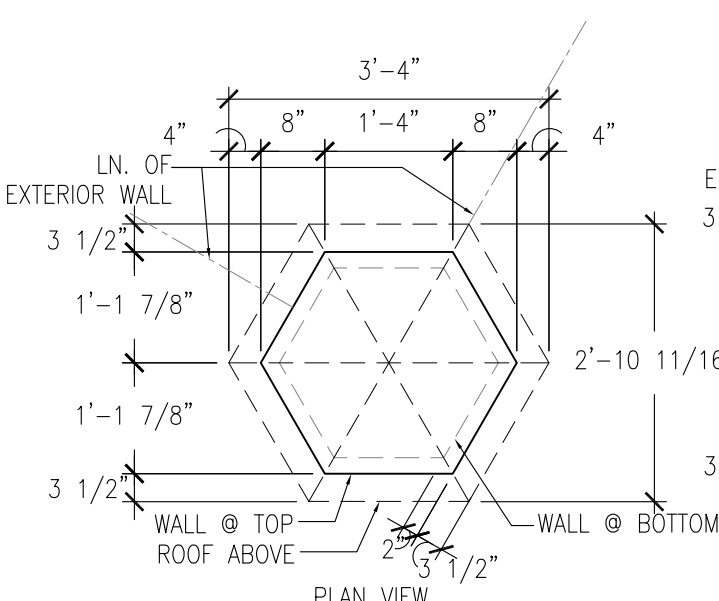

PLAN VIEW

PLAN VIEW

PLAN VIEW

PLAN VIEW

PLAN VIEW

FRONT VIEW

TWISTED

FRONT VIEW

CROW'S NEST

FRONT VIEW

SPIRE

FRONT VIEW

ELONGATED DORMER

FRONT VIEW

DORMER W/ FINIAL

PROJECT: THE 4 KIDS TREE HOUSE		DRAWING TITLE: DORMER WINDOW TYPES	
 CUSTOM THEMED PLAYGROUNDS 4100 ONEAL STREET, GREENVILLE, TX 75101 PHONE 903.454.9237 FAX 903.454.3642	DATE: 07/12/13	SHEET: B	TYPE DWG: SETTINGS
	SCALE: 1/2" = 1'-0"	DRAWN BY: TSPA	DWG. SHEET: N/A