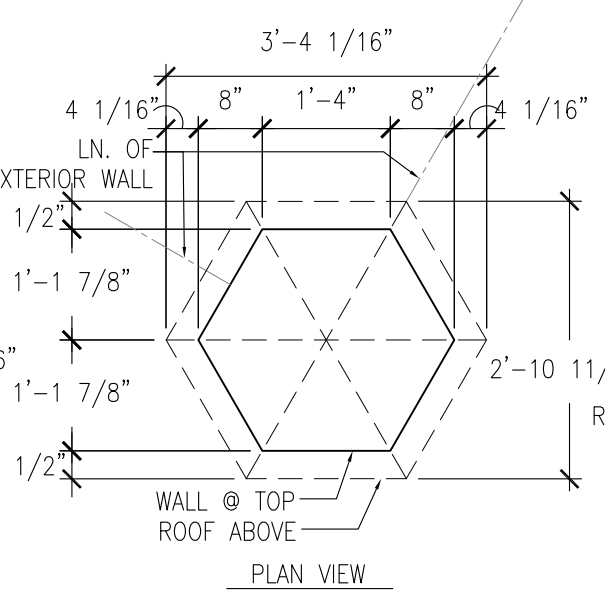

PLAN VIEW

PLAN VIEW

PLAN VIEW

PLAN VIEW

PLAN VIEW

FRONT VIEW

TWISTED

FRONT VIEW

CROW'S NEST

FRONT VIEW

SPIRE

FRONT VIEW

ELONGATED DORMER

FRONT VIEW

DORMER W/ FINIAL

PROJECT: THE 4 KIDS TREE HOUSE		DRAWING TITLE: DORMER WINDOW TYPES	
 CUSTOM THEMED PLAYGROUNDS 4100 ONEAL STREET, GREENVILLE, TX 75101 PHONE 903.454.9237 FAX 903.454.3642	DATE: 07/12/13	SHEET: B	TYPE DWG: SETTINGS
	SCALE: 1/2" = 1'-0"	DRAWN BY: TSPA	DWG. SHEET: N/A