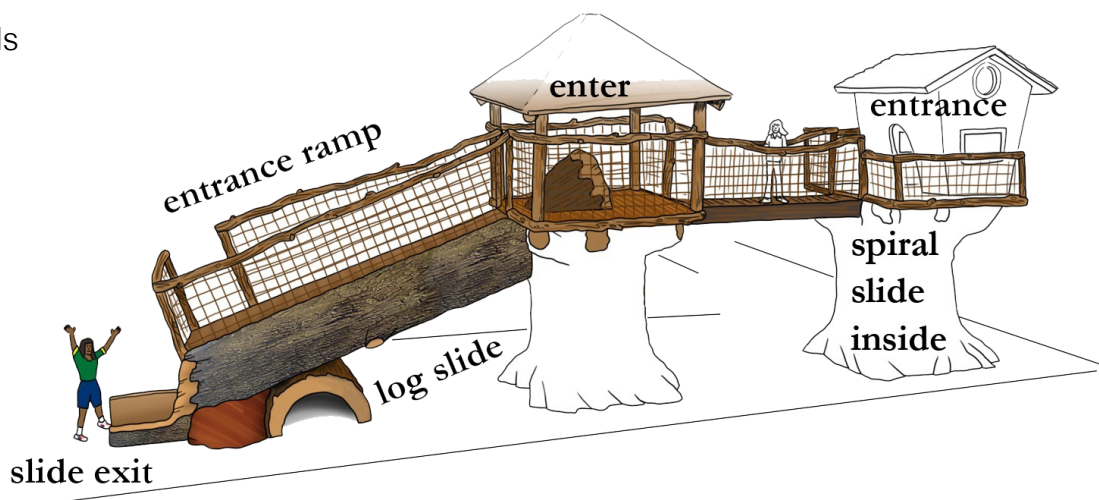

Let our team of experienced engineers and artists make your playground the destination for fun! We can create an exciting space where children's imaginations can run wild. A playscape where parents can feel secure and create lasting memories with their whole family.

Key Features

- Custom designed play features
- High fun factor, low maintenance
- Safety is The 4 Kids top priority
- Free initial consultation and start to finish support
- Ideal to blend into Nature

Specifications

Age Range:

N/A

Dimensions:

FULLY CUSTOMIZABLE

Play Area:

N/A

Mounting Options:

See Typical

Installation Details

Contact Us

Ordering from The 4 Kids is easy, initial consultation & quote is free. We can also provide you with design ideas and conceptual drawings. We want your whole experience with The 4 Kids to be smooth & rewarding.

4400 Oneal St. Greenville, TX 75401

903.454.9237

info@the4kids.com

www.the4kids.com