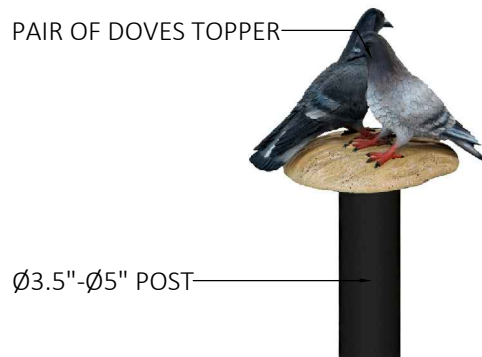

Specifications

Age Range:
N/A

Dimensions:
9.75"L x 6"W x Post
Height

Use Zone:
N/A

Mounting Options:
See Typical
Installation Details

Contact Us

Ordering from The 4 Kids is easy, initial consultation & quote is free. We can also provide you with design ideas and conceptual drawings. We want your whole experience with The 4 Kids to be smooth & rewarding.

4400 Oneal St. Greenville, TX 75401

903.454.9237

info@the4kids.com

www.the4kids.com

© 2014 The 4 Kids Inc. All rights reserved.

PAIR OF DOVES POST TOPPER

9.75" X 6" X POST HEIGHT

PRODUCT VIEW

SCALE: NTS

TOP VIEW

SCALE: 1/2" = 1"

ALL RIGHTS RESERVED. THIS DRAWING IS PROPERTY OF THE 4 KIDS INC. AND MAY BE USED ONLY WHEN UTILIZING THE 4 KIDS INC. GENERAL TERMS AND CONDITIONS APPLY AND ARE INCORPORATED HERE IN BY REFERENCE. THIS DETAIL MAY NOT APPLY TO ALL CONDITIONS AND CONSTRUCTION SITUATIONS.