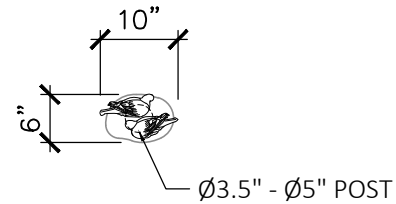

Specifications

Age Range:
N/A

Dimensions:
9.75"L x 6"W x Post
Height

Use Zone:
N/A

Mounting Options:
See Typical
Installation Details

Contact Us

Ordering from The 4 Kids is easy, initial consultation & quote is free. We can also provide you with design ideas and conceptual drawings. We want your whole experience with The 4 Kids to be smooth & rewarding.

SCALE: NTS

TOP VIEW

SCALE: 1/2" = 1"

ALL RIGHTS RESERVED. THIS DRAWING IS PROPERTY OF THE 4 KIDS INC. AND MAY BE USED ONLY WHEN UTILIZING THE 4 KIDS INC. GENERAL TERMS AND CONDITIONS APPLY AND ARE INCORPORATED HERE IN BY REFERENCE. THIS DETAIL MAY NOT APPLY TO ALL CONDITIONS AND CONSTRUCTION SITUATIONS.