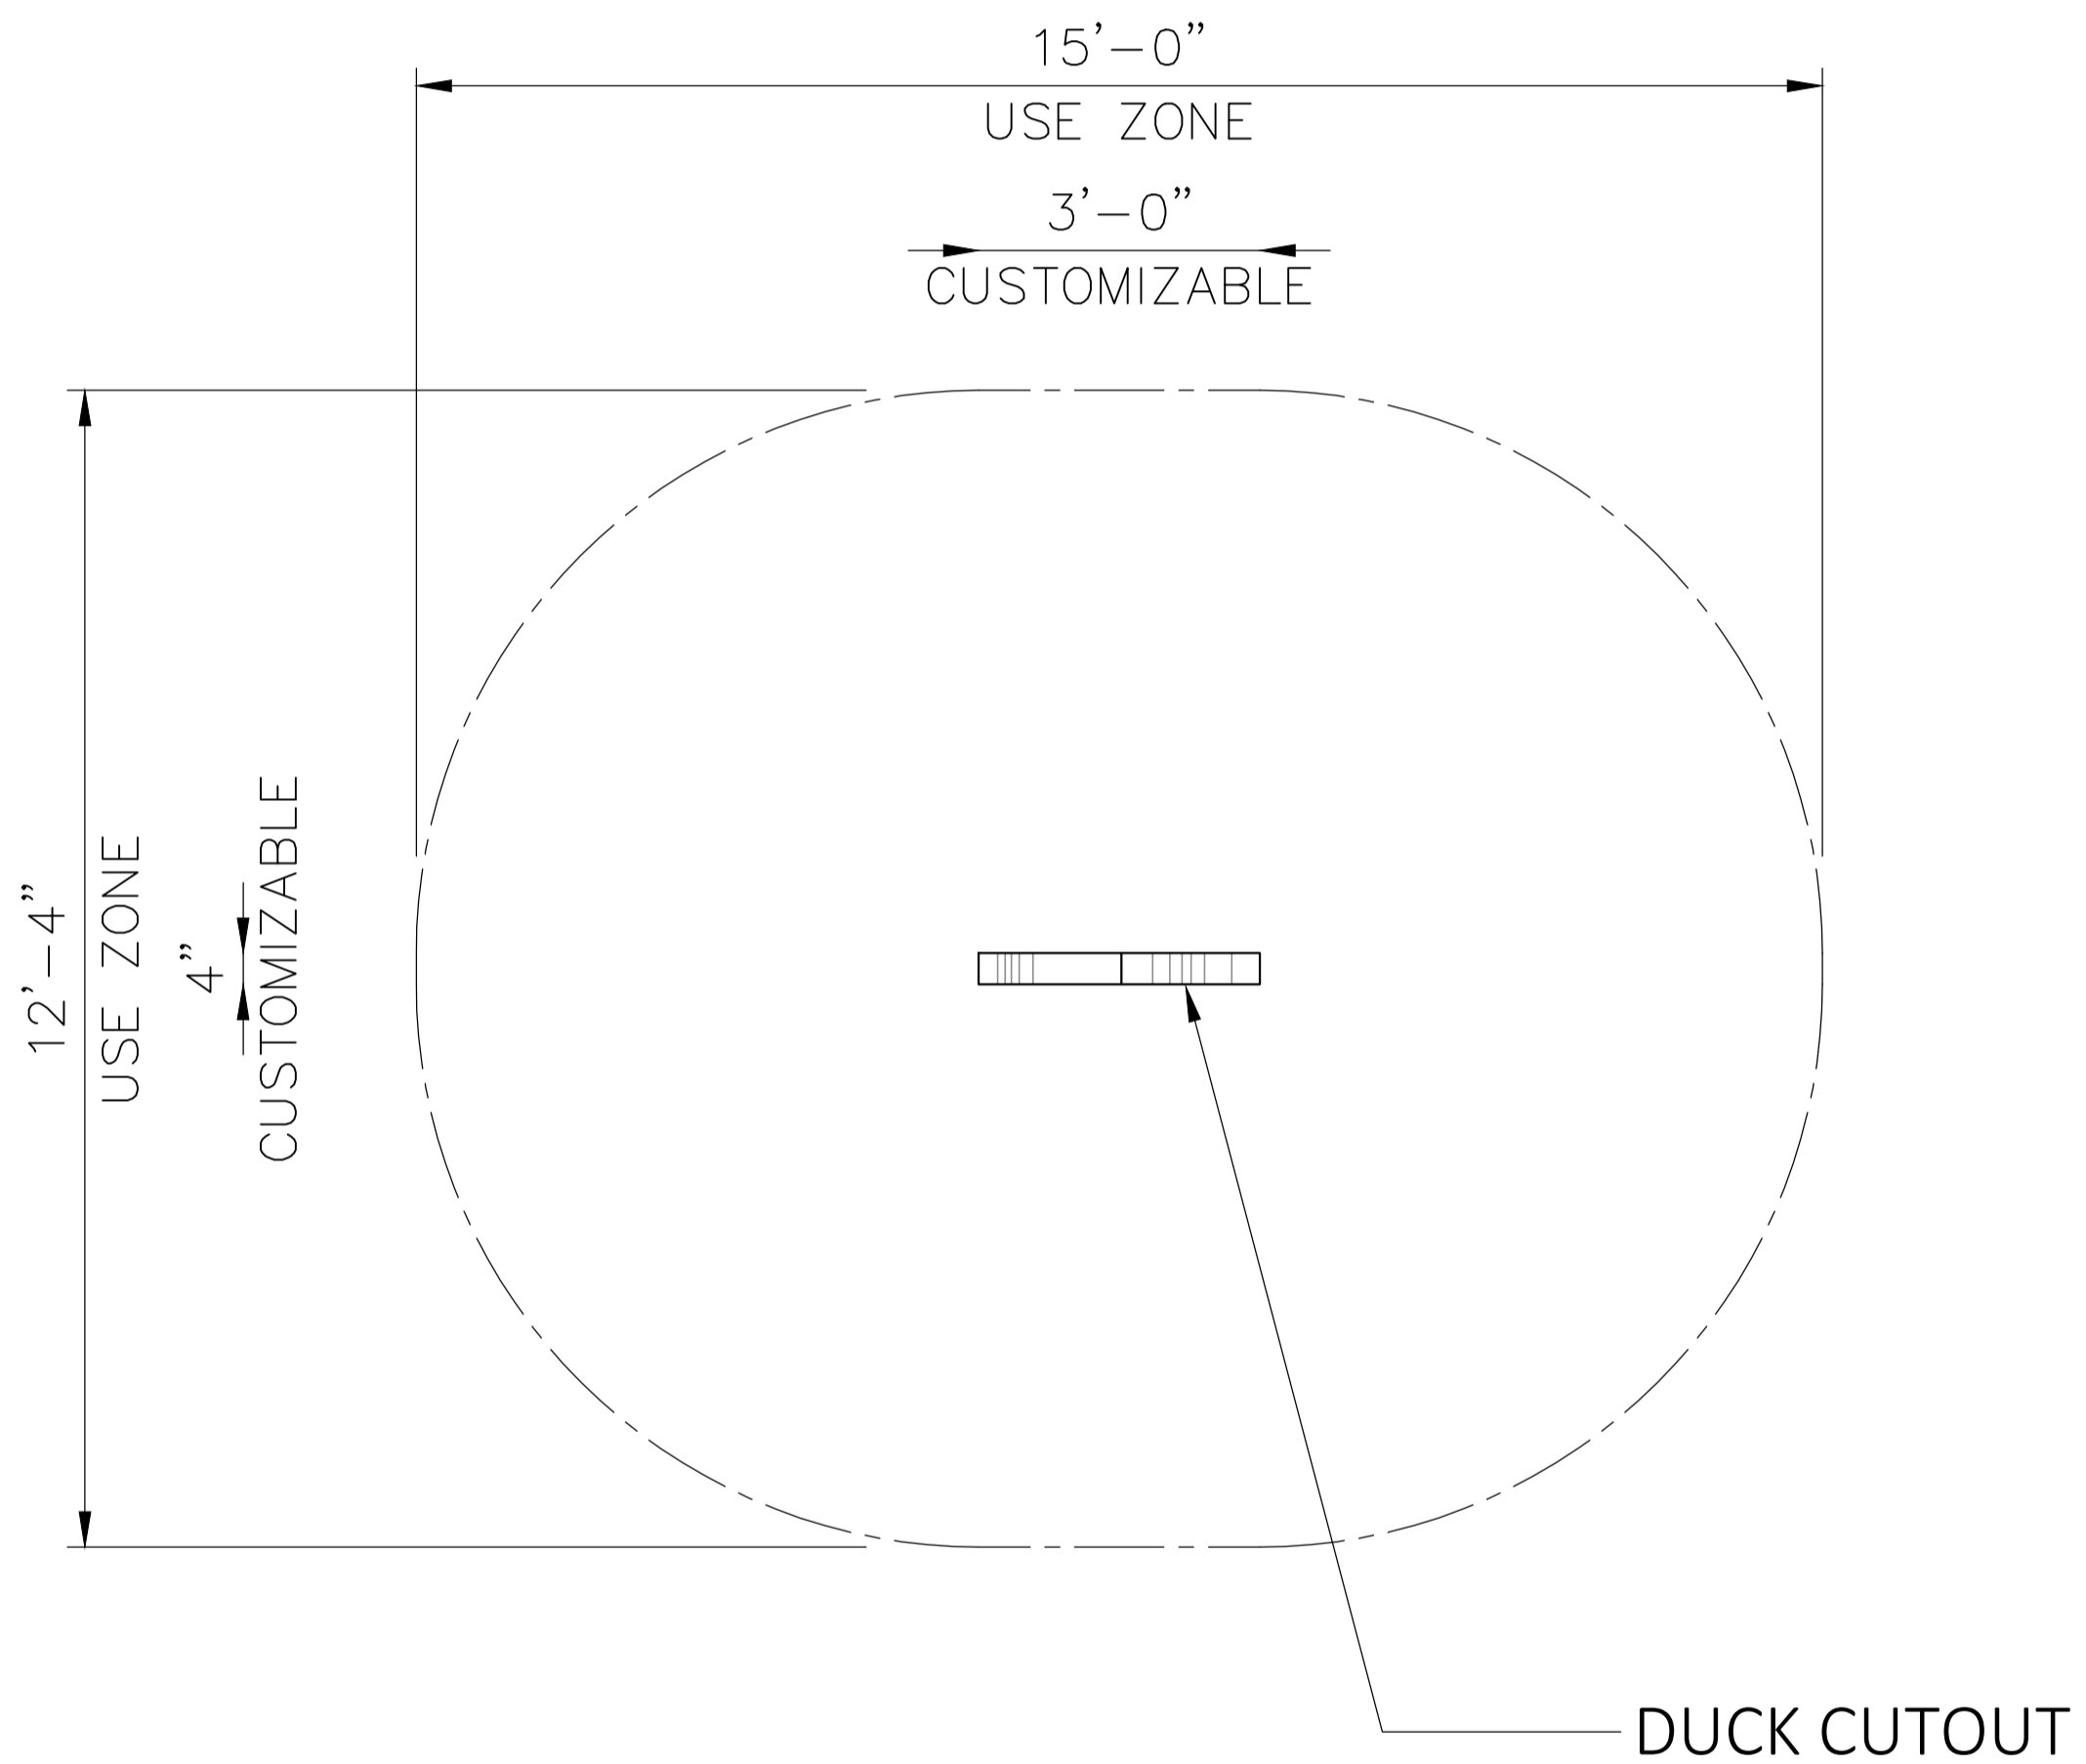

Specifications

Age Range:

2 - 5 years
5 - 12 years

Dimensions:

Fully Customizable

Use Zone:

N/A

Mounting Options:

4400 Oneal St. Greenville, TX 75401

903.454.9237

info@the4kids.com

www.the4kids.com

© 2014 The 4 Kids Inc. All rights reserved.

DUCK CUTOUT
FULLY CUSTOMIZABLE

TOP VIEW

SCALE: 1/2" = 1'-0"