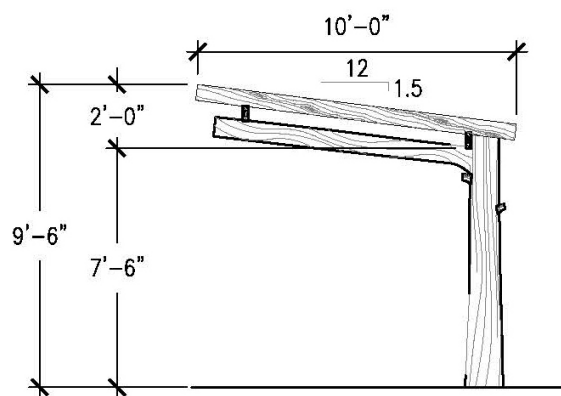

Key Features

- Scatter throughout your play area
- Safe materials stand up to time and elements
- Perfectly sized
- Initial consultation is at no cost to you

FRONT VIEW

RIGHT-SIDE VIEW

Specifications

Age Range:
N/A

Dimensions:
12'L x 10'W x 9'6"H

Use Zone:
N/A

Mounting Options:
Installation Option 1
Installation Option 2

TOP VIEW

Contact Us

Ordering from The 4 Kids is easy, initial consultation & quote is free. We can also provide you with design ideas and conceptual drawings. We want your whole experience with The 4 Kids to be smooth & rewarding.

4400 Oneal St. Greenville, TX 75401

903.454.9237

info@the4kids.com

www.the4kids.com

TOP VIEW
SCALE: 3/16" = 1'-0"

FRONT VIEW
SCALE: 3/16" = 1'-0"

RIGHT-SIDE VIEW
SCALE: 3/16" = 1'-0"

ALL RIGHTS RESERVED. THIS DRAWING IS PROPERTY OF THE 4 KIDS INC. AND MAY BE USED ONLY WHEN UTILIZING THE 4 KIDS PRODUCTS. THE 4 KIDS INC. GENERAL TERMS AND CONDITIONS APPLY AND ARE INCORPORATE HERE IN BY REFERENCE. THIS DETAIL MAY NOT APPLY TO ALL CONDITIONS AND CONSTRUCTION SITUATIONS.