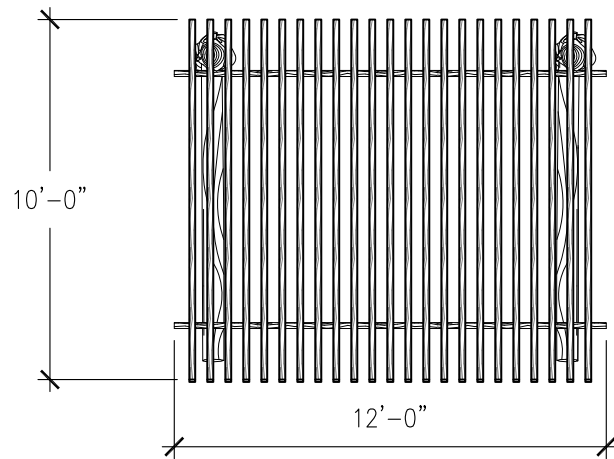

Dimensions:
12'L x 10'W x 9'6"H

Use Zone:
N/A

Mounting Options:
Installation Option 1
Installation Option 2

TOP VIEW

Contact Us

Ordering from The 4 Kids is easy, initial consultation & quote is free. We can also provide you with design ideas and conceptual drawings. We want your whole experience with The 4 Kids to be smooth & rewarding.

4400 Oneal St. Greenville, TX 75401

903.454.9237

info@the4kids.com

www.the4kids.com

TOP VIEW
SCALE: 3/16" = 1'-0"

FRONT VIEW
SCALE: 3/16" = 1'-0"

RIGHT-SIDE VIEW
SCALE: 3/16" = 1'-0"

ALL RIGHTS RESERVED. THIS DRAWING IS PROPERTY OF THE 4 KIDS INC. AND MAY BE USED ONLY WHEN UTILIZING THE 4 KIDS PRODUCTS. THE 4 KIDS INC. GENERAL TERMS AND CONDITIONS APPLY AND ARE INCORPORATE HERE IN BY REFERENCE. THIS DETAIL MAY NOT APPLY TO ALL CONDITIONS AND CONSTRUCTION SITUATIONS.