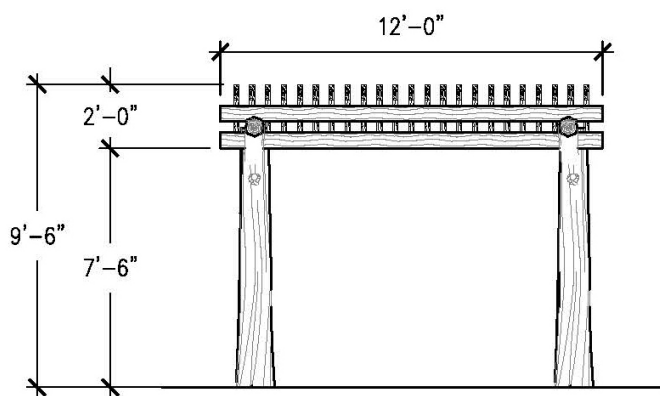

Let our team of experienced engineers and artists make your playground the destination for fun! We can create an exciting space where children's imaginations can run wild. A playscape where parents can feel secure and create lasting memories with their whole family.

Key Features

- Scatter throughout your play area
- Safe materials stand up to time and elements
- Perfectly sized
- Initial consultation is at no cost to you

FRONT VIEW