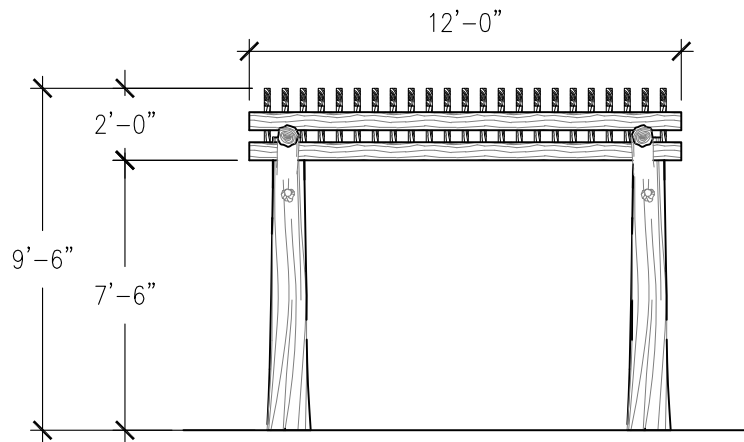

Dimensions:
12'L x 10'W x 9'6"H

Use Zone:
N/A

Mounting Options:
Installation Option 1
Installation Option 2

TOP VIEW

Contact Us

Ordering from The 4 Kids is easy, initial consultation & quote is free. We can also provide you with design ideas and conceptual drawings. We want your whole experience with The 4 Kids to be smooth & rewarding.

4400 Oneal St. Greenville, TX 75401

903.454.9237

info@the4kids.com

www.the4kids.com

TOP VIEW
SCALE: 3/16" = 1'-0"

FRONT VIEW
SCALE: 3/16" = 1'-0"

RIGHT-SIDE VIEW
SCALE: 3/16" = 1'-0"

ALL RIGHTS RESERVED. THIS DRAWING IS PROPERTY OF THE 4 KIDS INC. AND MAY BE USED ONLY WHEN UTILIZING THE 4 KIDS PRODUCTS. THE 4 KIDS INC. GENERAL TERMS AND CONDITIONS APPLY AND ARE INCORPORATE HERE IN BY REFERENCE. THIS DETAIL MAY NOT APPLY TO ALL CONDITIONS AND CONSTRUCTION SITUATIONS.