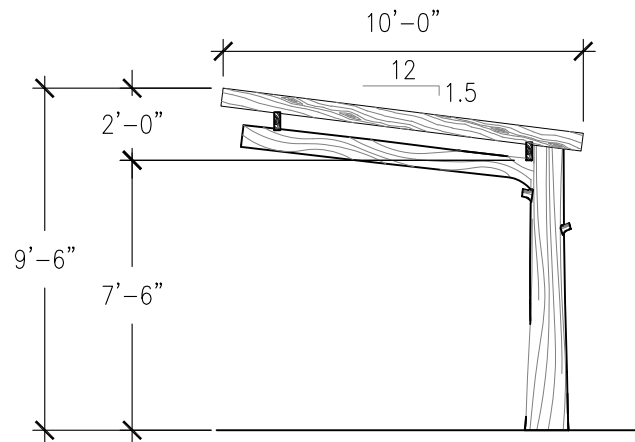

Dimensions:
12'L x 10'W x 9'6"H

Use Zone:
N/A

Mounting Options:
Installation Option 1
Installation Option 2

TOP VIEW

Contact Us

Ordering from The 4 Kids is easy, initial consultation & quote is free. We can also provide you with design ideas and conceptual drawings. We want your whole experience with The 4 Kids to be smooth & rewarding.

4400 Oneal St. Greenville, TX 75401

903.454.9237

info@the4kids.com

www.the4kids.com

TOP VIEW
SCALE: 3/16" = 1'-0"

FRONT VIEW
SCALE: 3/16" = 1'-0"

RIGHT-SIDE VIEW
SCALE: 3/16" = 1'-0"

ALL RIGHTS RESERVED. THIS DRAWING IS PROPERTY OF THE 4 KIDS INC. AND MAY BE USED ONLY WHEN UTILIZING THE 4 KIDS PRODUCTS. THE 4 KIDS INC. GENERAL TERMS AND CONDITIONS APPLY AND ARE INCORPORATE HERE IN BY REFERENCE. THIS DETAIL MAY NOT APPLY TO ALL CONDITIONS AND CONSTRUCTION SITUATIONS.