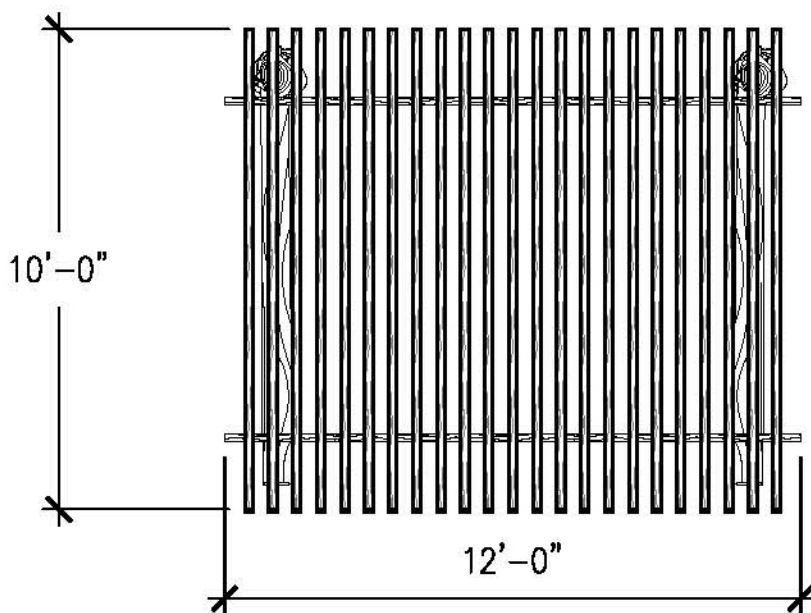

Key Features

- Scatter throughout your play area
- Safe materials stand up to time and elements
- Perfectly sized
- Initial consultation is at no cost to you

FRONT VIEW

RIGHT-SIDE VIEW

Specifications

Age Range:
N/A

Dimensions:
12'L x 10'W x 9'6"H

Use Zone:
N/A

Mounting Options:
Installation Option 1
Installation Option 2

TOP VIEW

Contact Us

Ordering from The 4 Kids is easy, initial consultation & quote is free. We can also provide you with design ideas and conceptual drawings. We want your whole experience with The 4 Kids to be smooth & rewarding.

4400 Oneal St. Greenville, TX 75401

903.454.9237

info@the4kids.com

www.the4kids.com

TOP VIEW
SCALE: 3/16" = 1'-0"

FRONT VIEW
SCALE: 3/16" = 1'-0"

RIGHT-SIDE VIEW
SCALE: 3/16" = 1'-0"

ALL RIGHTS RESERVED. THIS DRAWING IS PROPERTY OF THE 4 KIDS INC. AND MAY BE USED ONLY WHEN UTILIZING THE 4 KIDS PRODUCTS. THE 4 KIDS INC. GENERAL TERMS AND CONDITIONS APPLY AND ARE INCORPORATE HERE IN BY REFERENCE. THIS DETAIL MAY NOT APPLY TO ALL CONDITIONS AND CONSTRUCTION SITUATIONS.