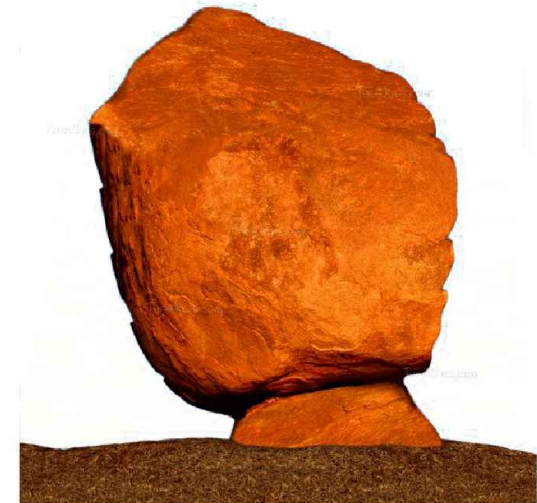

PRODUCT VIEW

SCALE: NTS

ALL RIGHTS RESERVED. THIS DRAWING IS PROPERTY OF THE 4 KIDS INC. AND MAY BE USED ONLY WHEN UTILIZING THE 4 KIDS INC. GENERAL TERMS AND CONDITIONS APPLY AND ARE INCORPORATED HERE IN BY REFERENCE. THIS DETAIL MAY NOT APPLY TO ALL CONDITIONS AND CONSTRUCTION SITUATIONS.

PROJECT: TITLE: ELKHORN ROCK CLIMBER

CUSTOM THEMED PLAYGROUNDS

4400 ONEAL STREET, GREENVILLE, TX 75401 PHONE 903.454.9237 FAX 903.454.3642

ITEM ID: **ROC105**

MATERIAL: **GFRC**

MOLD

APX. TTL. WEIGHT

TOTAL # OF ITEM:

- LBS. [- KG]

TOTAL SQ. FEET: **- [- sqm.]**

REFERENCES:

COLOR & PER APPROVED SAMPLE
TEXTURE: PER APPROVED SAMPLE

TYPE DWG: FABRICATION

DRAWN BY:

DATE:

SCALE: AS NOTED

SHEET:

DWG. SHEET: