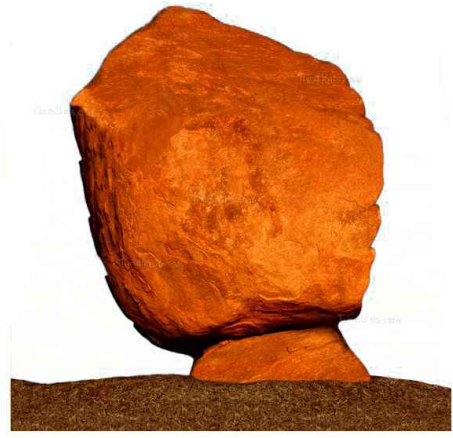

ELKHORN
ROCK CLIMBER