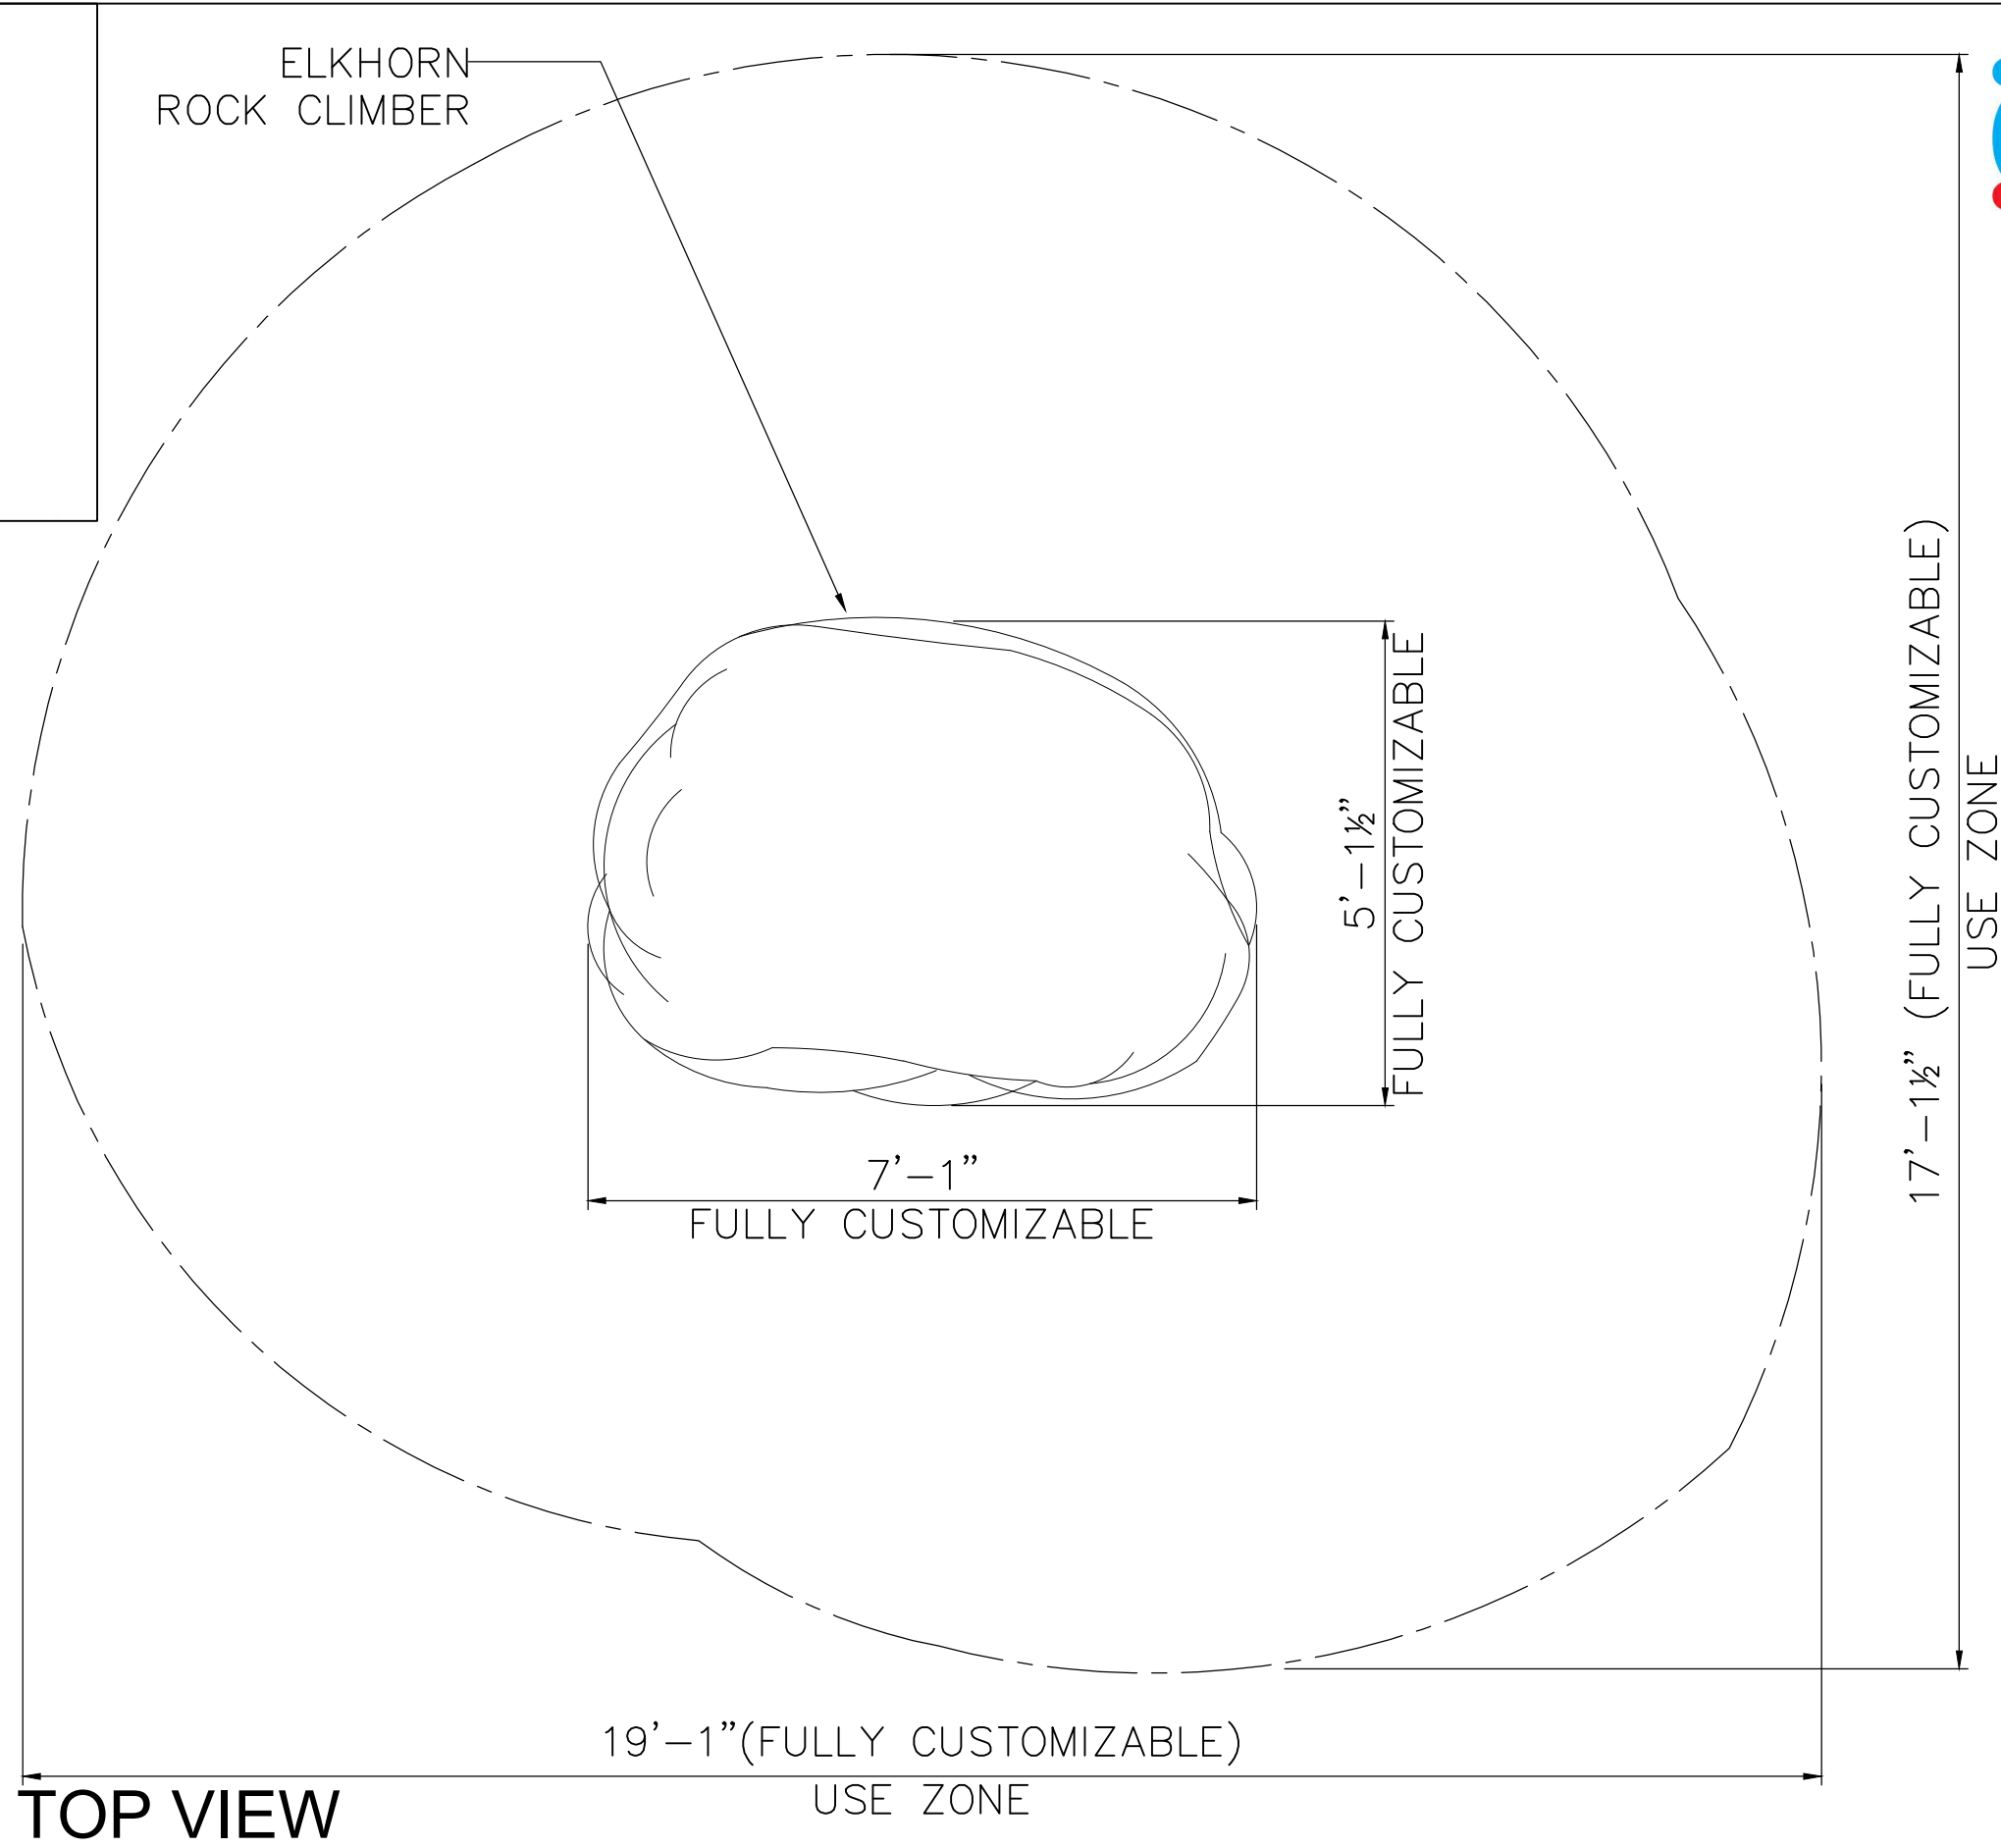

SCALE: 1/2" = 1'

4400 Oneal St. • Greenville, Texas • 75401 • Phone: 903.454.9237 • Fax: 903.454.3642

E-mail: info@the4kids.com • Website: www.the4kids.com