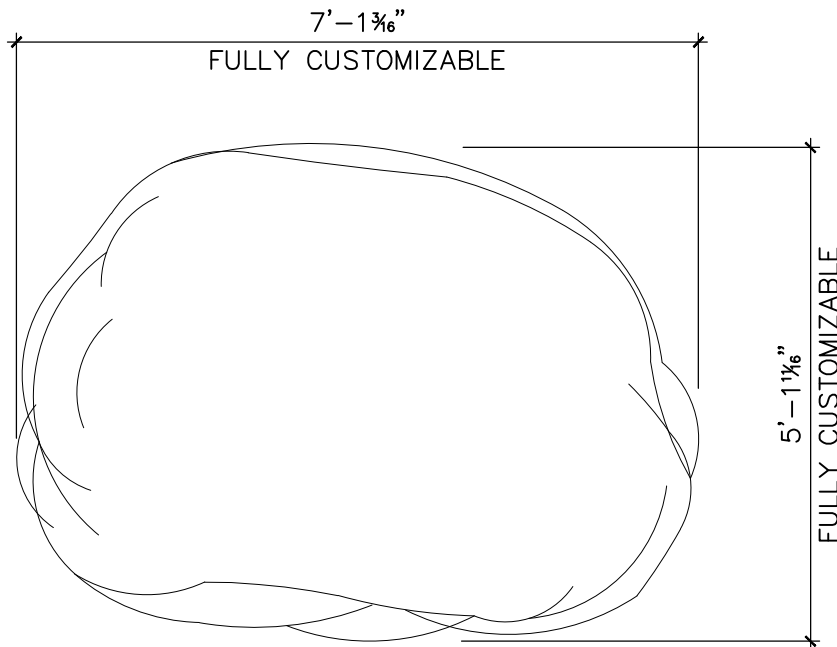

TOP VIEW

SCALE: 1/2" = 1'