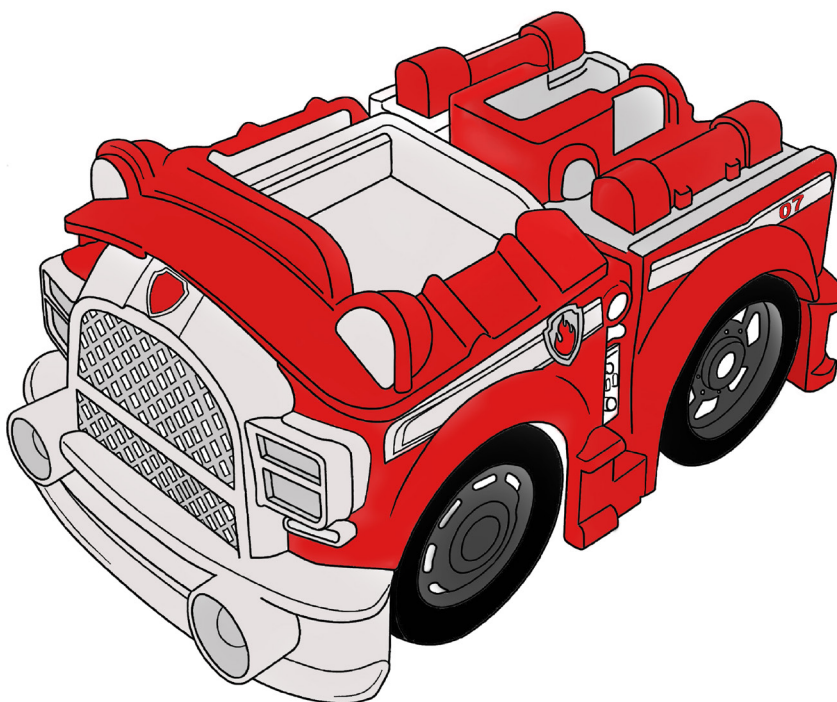

Why Use Us?

Let our team of experienced engineers and artists make your playground the destination for fun! We can create an exciting space where children's imaginations can run wild. A playscape where parents can feel secure and create lasting memories with their whole family.

Key Features

- Smooth Finish for realistic appearance
- Imaginative play
- Custom Playground Equipment
- Free initial consultation

Specifications

Age Range:

N/A

Dimensions:

72" x 36" x 30"

Play Area:

N/A

Mounting Options:

See Typical

Installation Details

Contact Us

Ordering from The 4 Kids is easy, initial consultation & quote is free. We can also provide you with design ideas and conceptual drawings. We want your whole experience with The 4 Kids to be smooth & rewarding.

4400 Oneal St. Greenville, TX 75401

903.454.9237

info@the4kids.com

www.the4kids.com

© 2014 The 4 Kids Inc. All rights reserved.