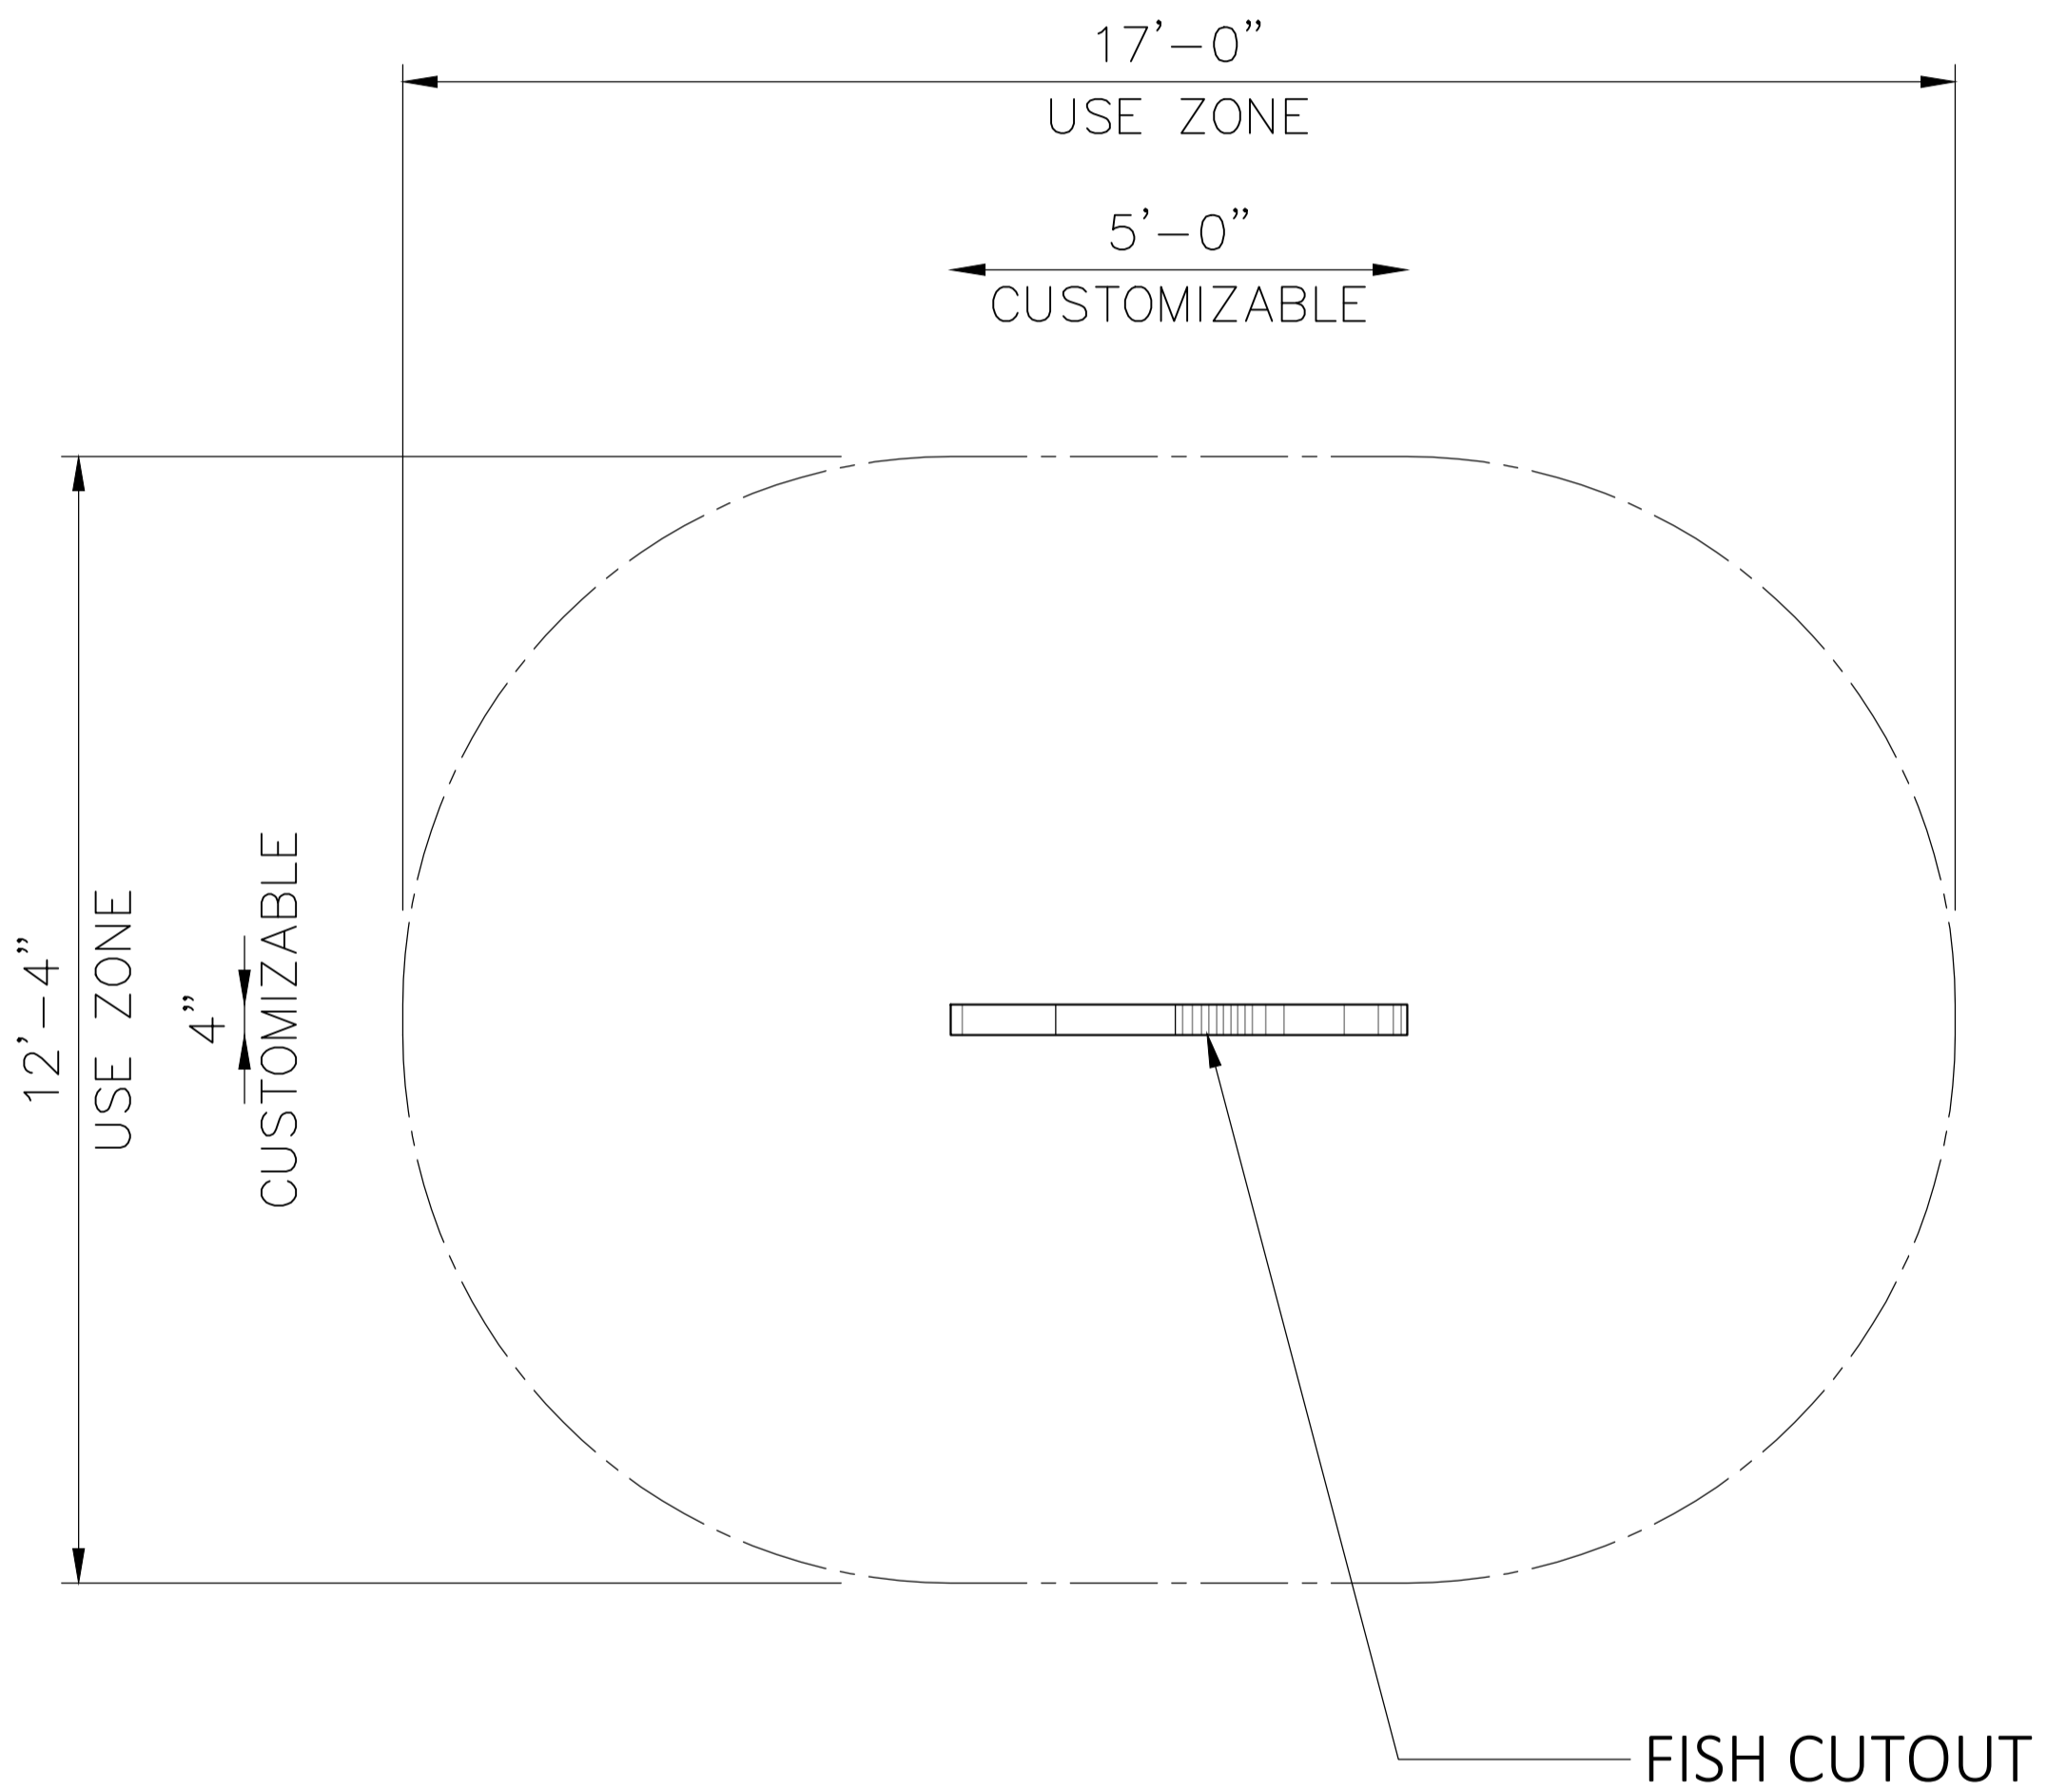

Specifications

Age Range:

2 - 5 years
5 - 12 years

Dimensions:

Fully Customizable

Use Zone:

N/A

Mounting Options:

4400 Oneal St. Greenville, TX 75401

903.454.9237

info@the4kids.com

www.the4kids.com

© 2014 The 4 Kids Inc. All rights reserved.

FISH CUTOUT
FULLY CUSTOMIZABLE

TOP VIEW

SCALE: 1/2" = 1'-0"