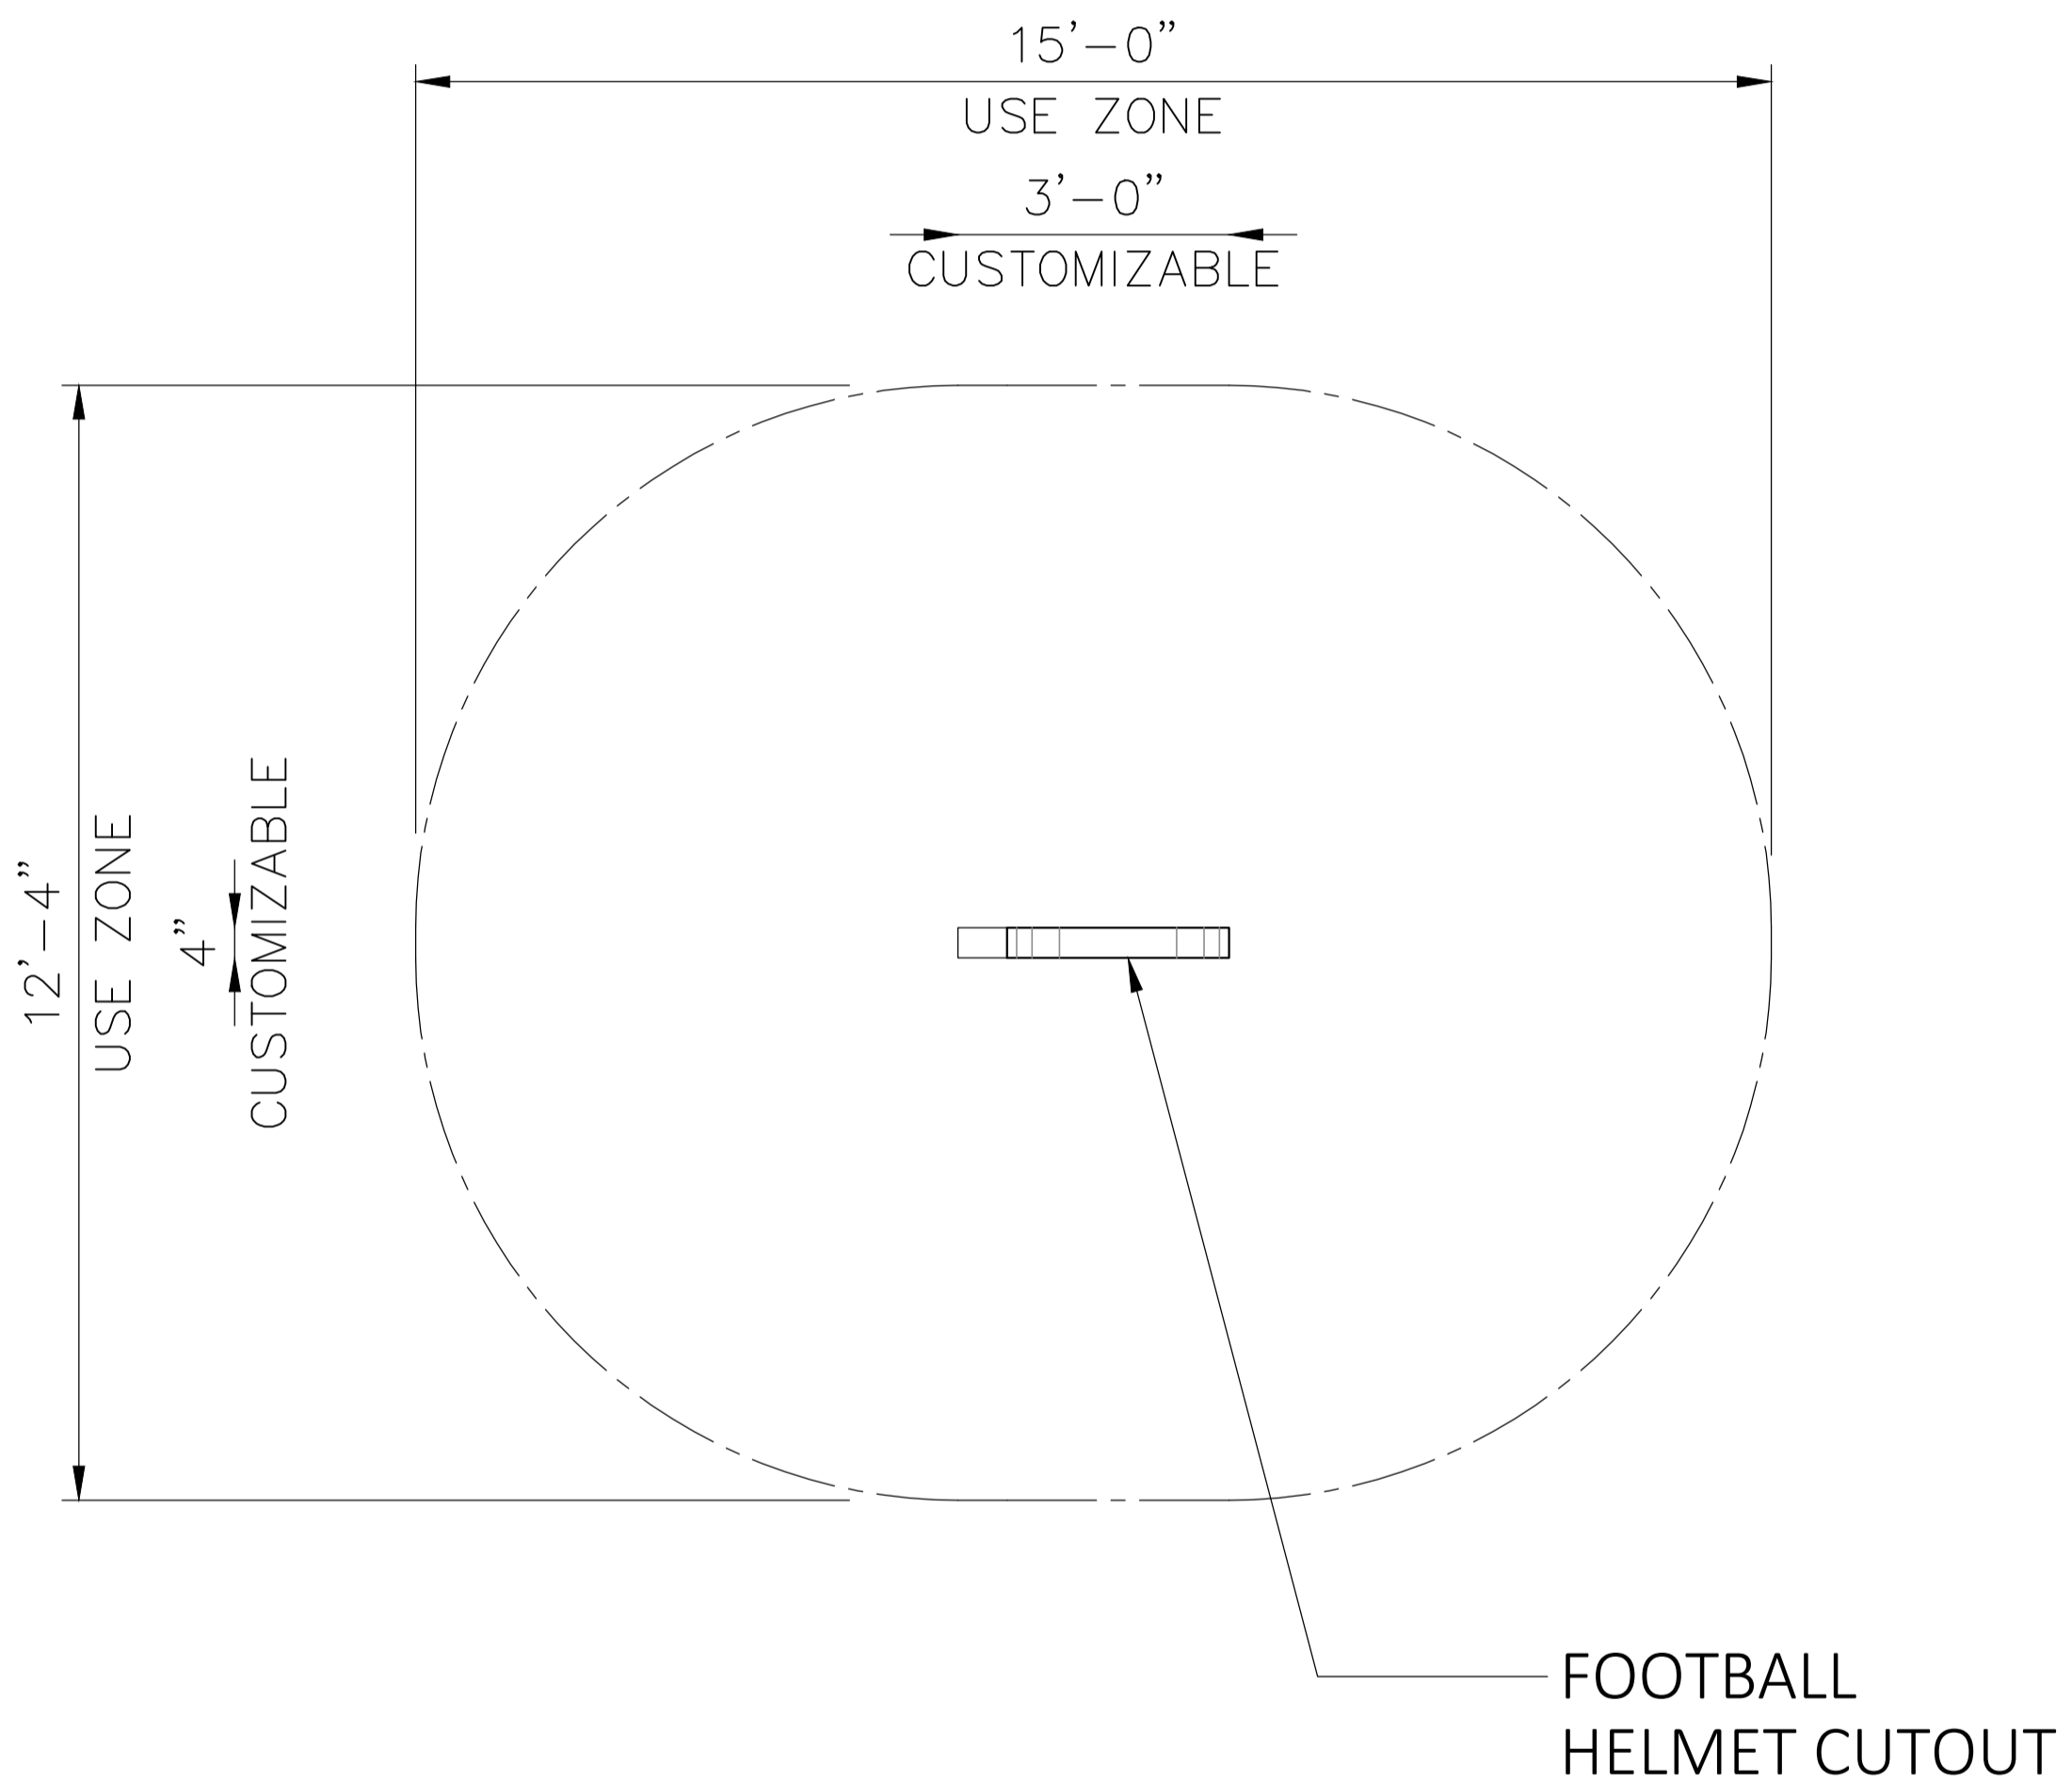

**FOOTBALL HELMET CUTOUT
FULLY CUSTOMIZABLE**

TOP VIEW

SCALE: 1/2" = 1'-0"