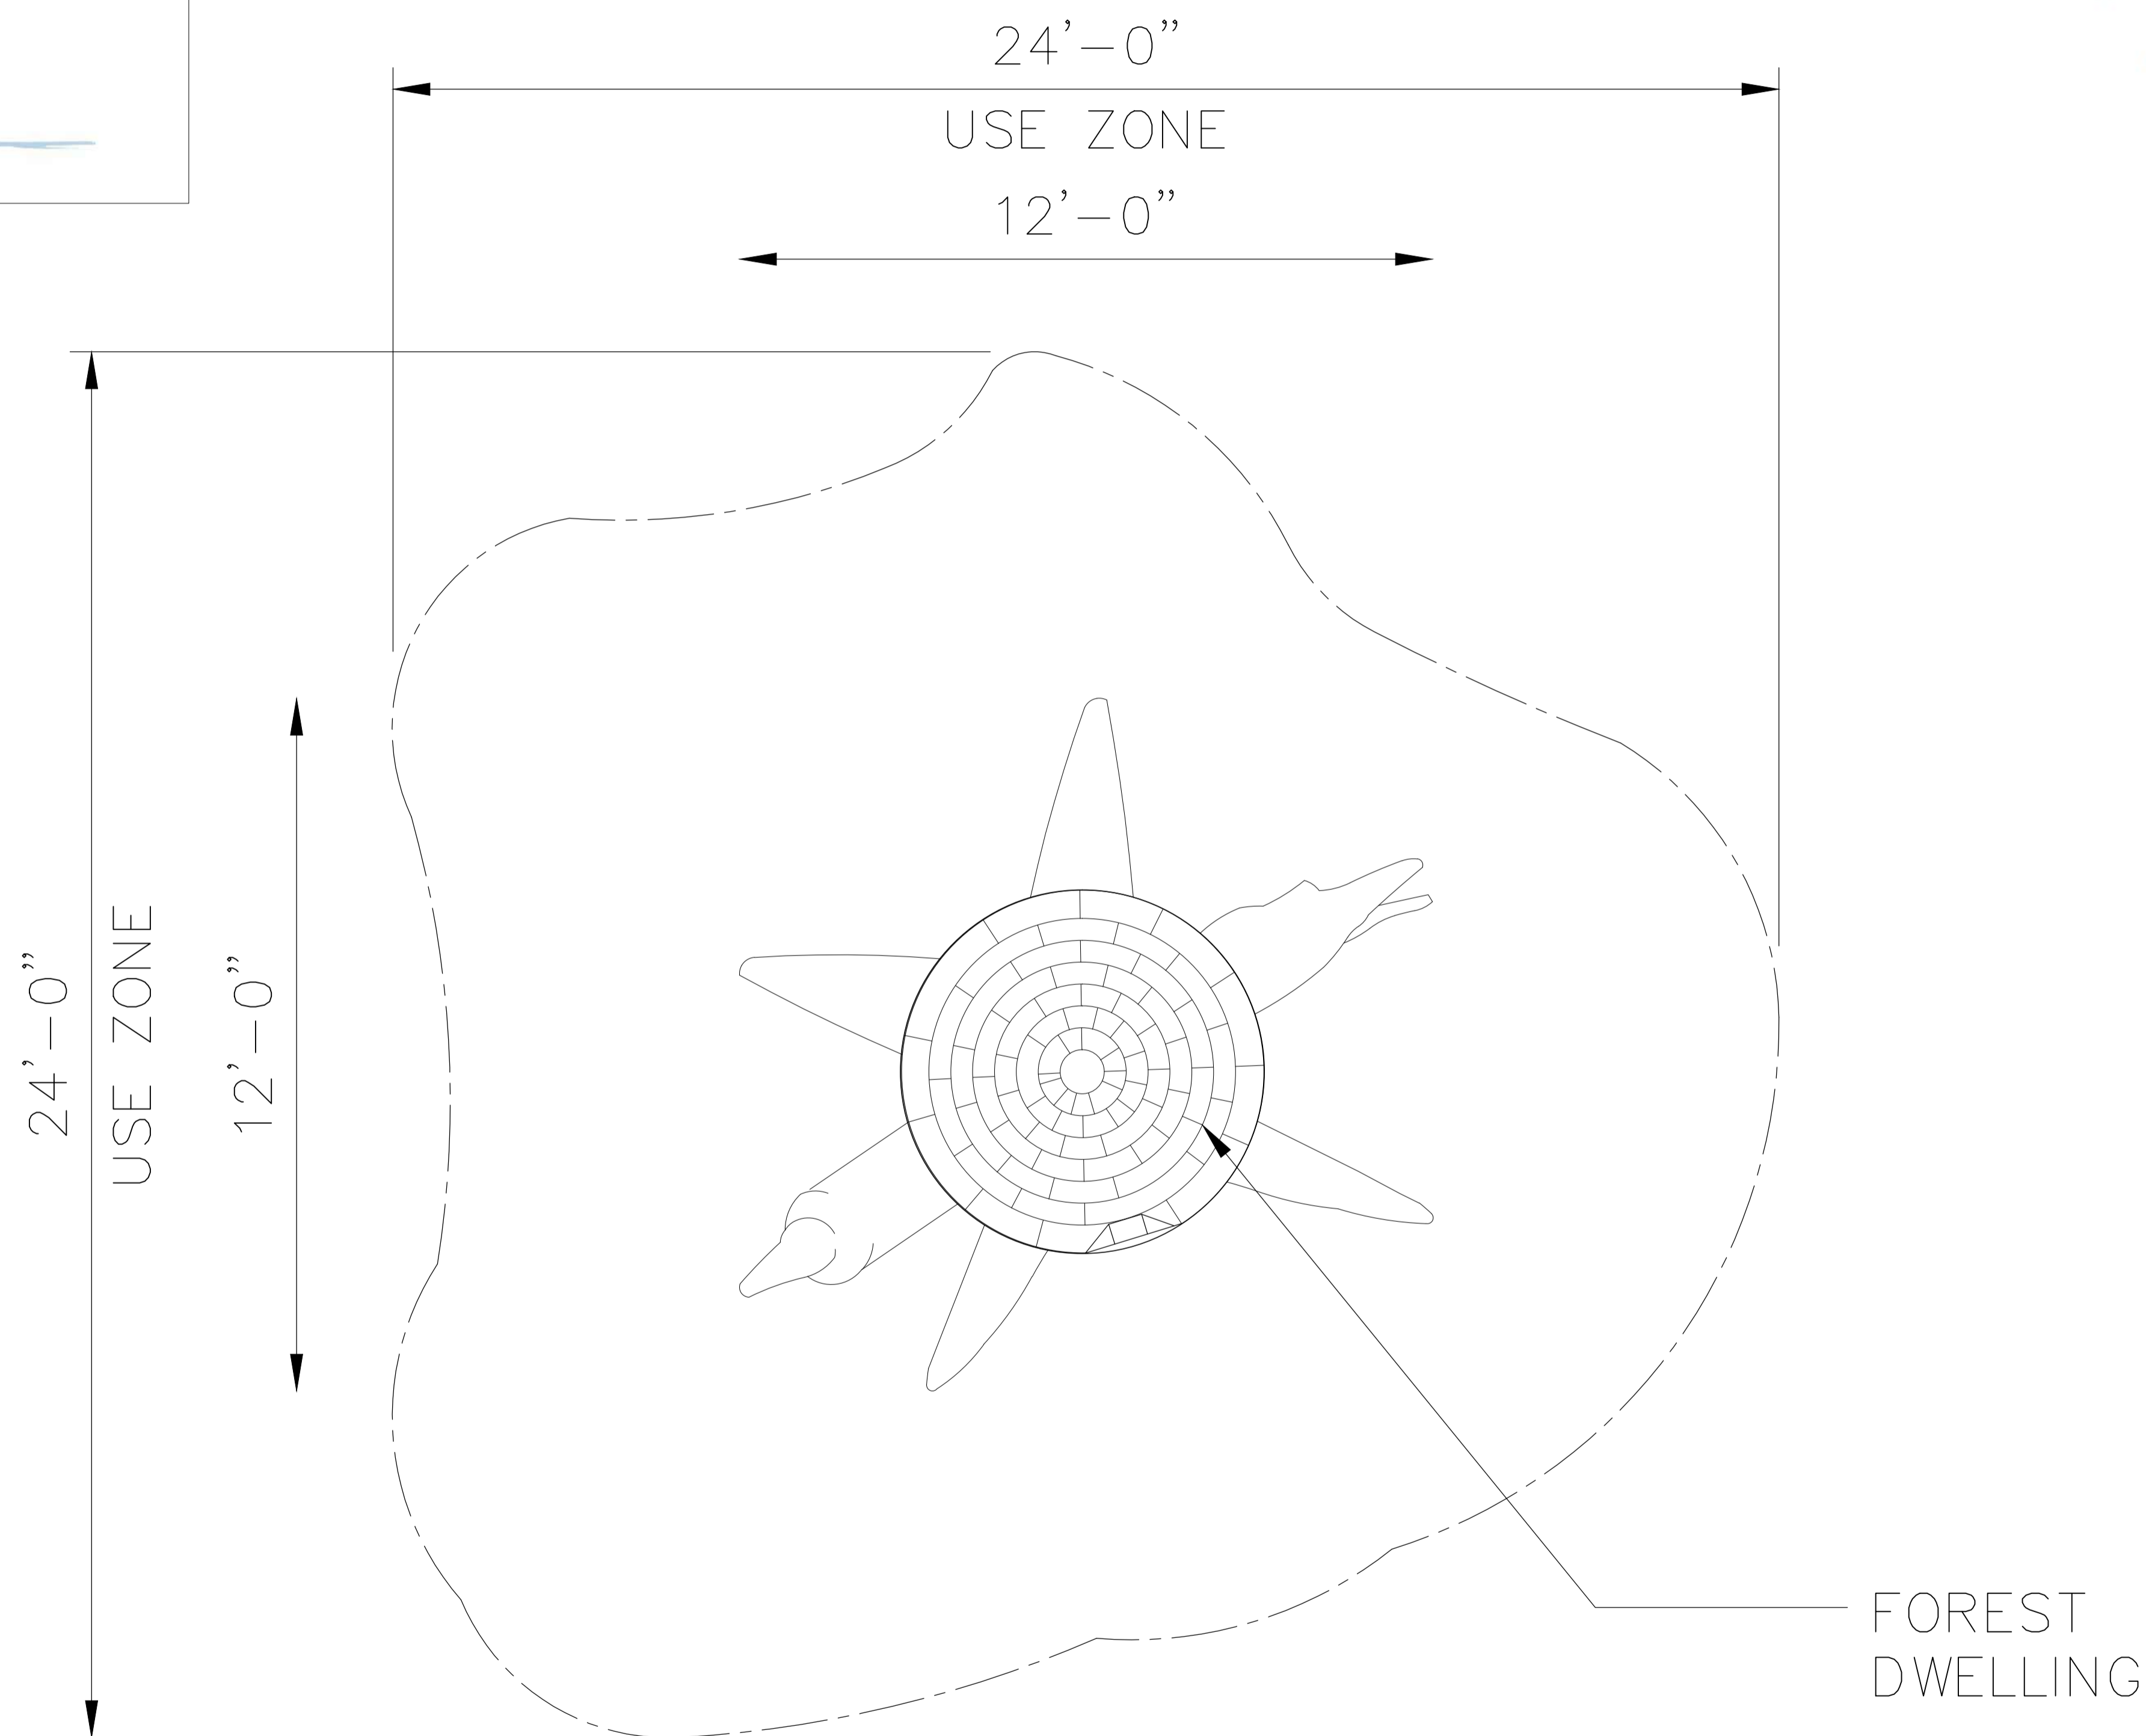

FOREST DWELLING
12'L x 12'W x 16'H