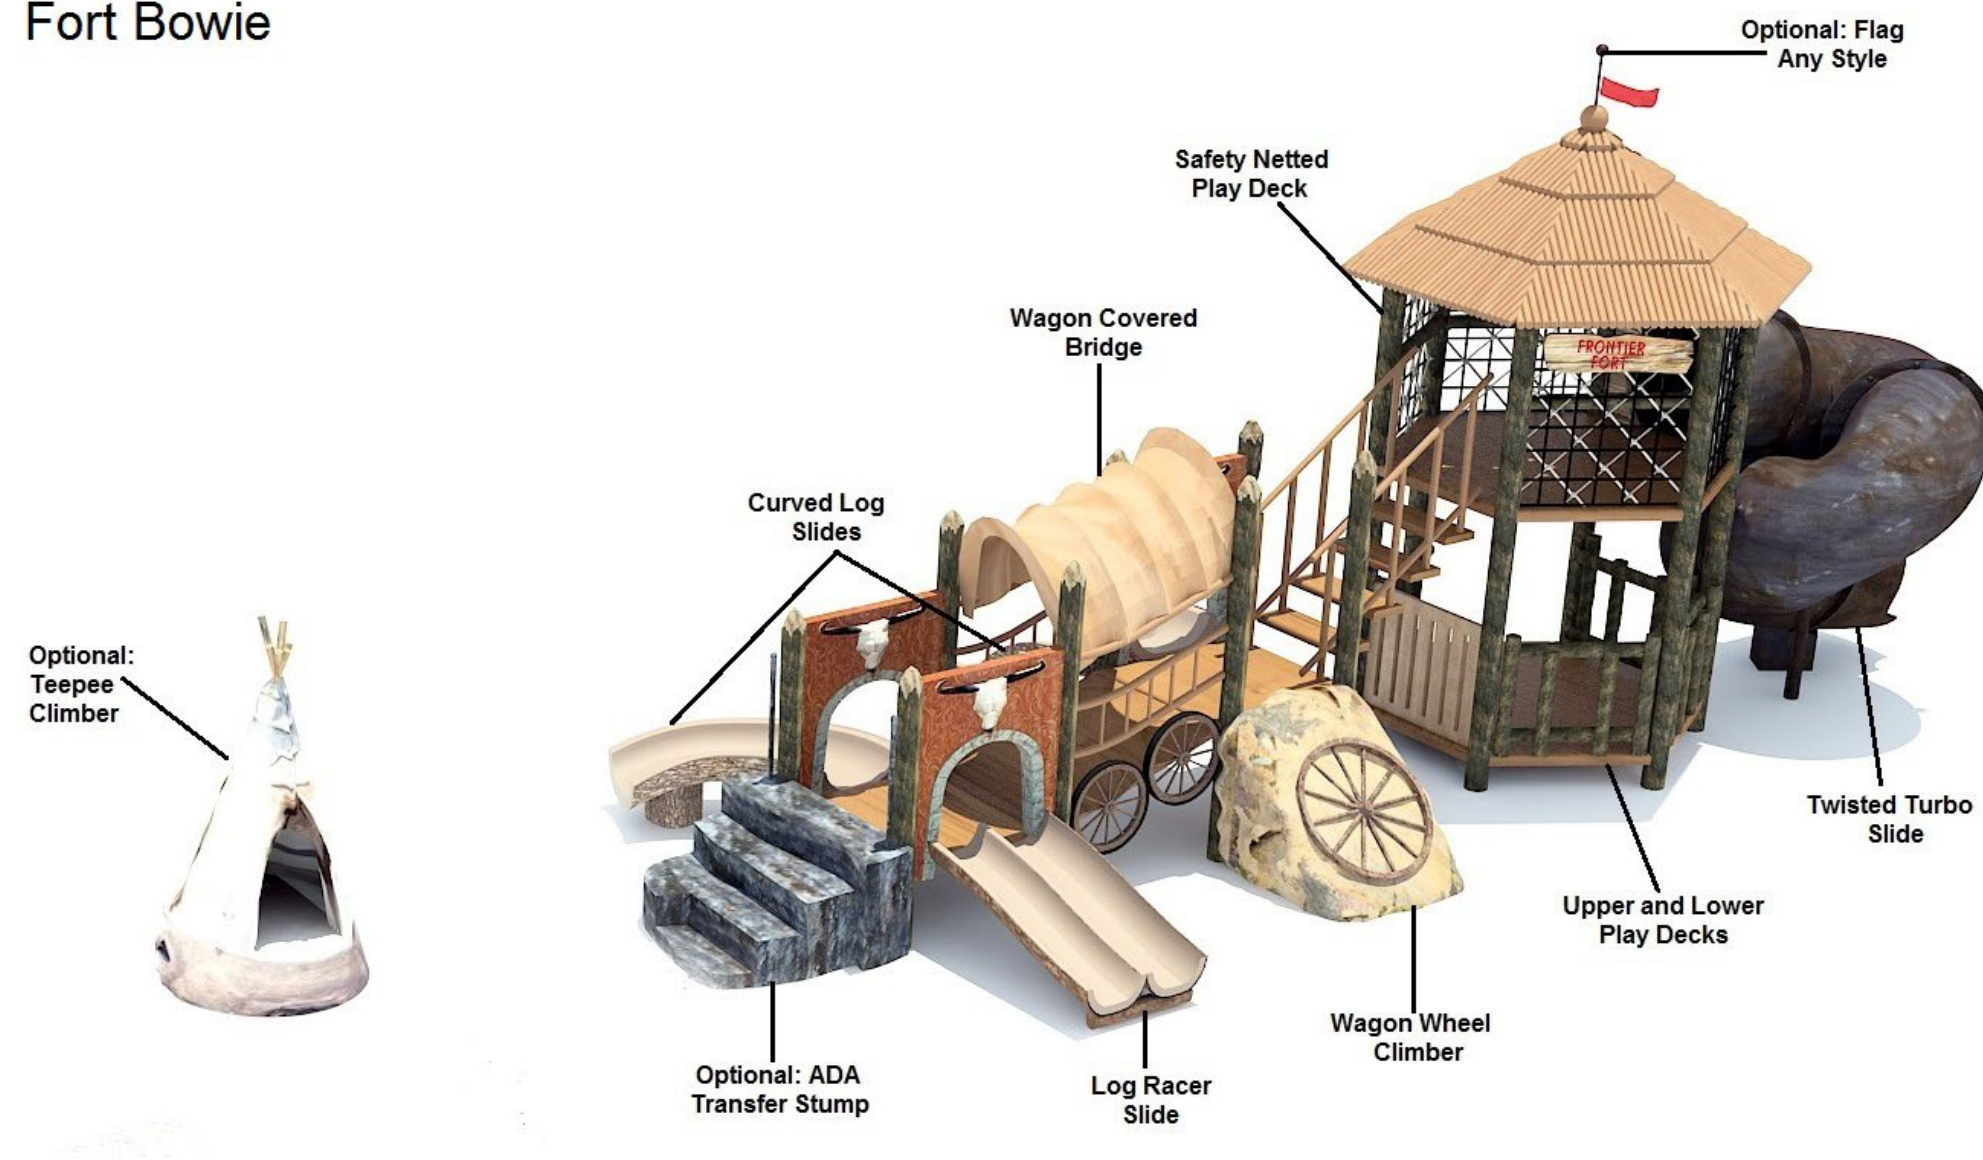

# Fort Bowie

The Fort Bowie Playground offers a super-cool 2-story Frontier Fort tree house. Kids can use the top level to zoom down the curvy tube slide—always a playground hit! Your guests or students will also love racing down the double slide and scaling the Wagon Wheel Climber. We've incorporated a Covered Wagon Bridge, which is the perfect place to launch an adventure. Add special touches to the playground by choosing options like a Steer Play Sculpture or extra Teepee Climbers. While we design all our educational playground equipment for maximum fun, we also design it for maximum safety. All components are constructed using child-safe materials that stand up to heavy use. Plus, this adventure playground is resistant to weather, so your investment will keep its look and finish for a long time.

# Accessories and Options

# Fort Bowie

Wagon Wheel Bench

Wagon Wheel Climber

Wagon Wheel Sculpture

Bull Skull Sculpture

Side A

Side B

## Fort Bowie

The Fort Bowie Playground offers a super-cool 2-story Frontier Fort tree house. Kids can use the top level to zoom down the curvy tube slide—always a playground hit! Your guests or students will also love racing down the double slide and scaling the Wagon Wheel Climber.