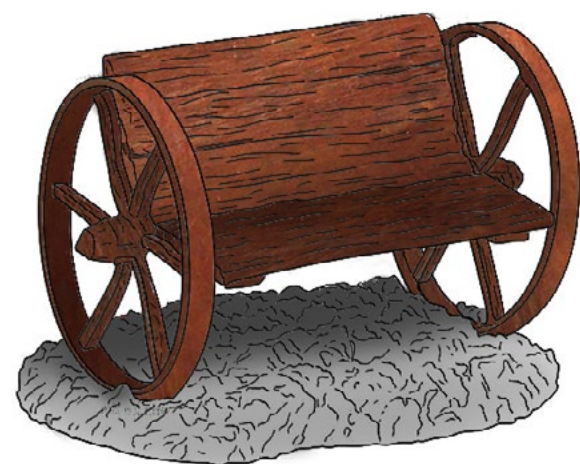

Accessories and Options

Fort Bowie

Wagon Wheel Bench