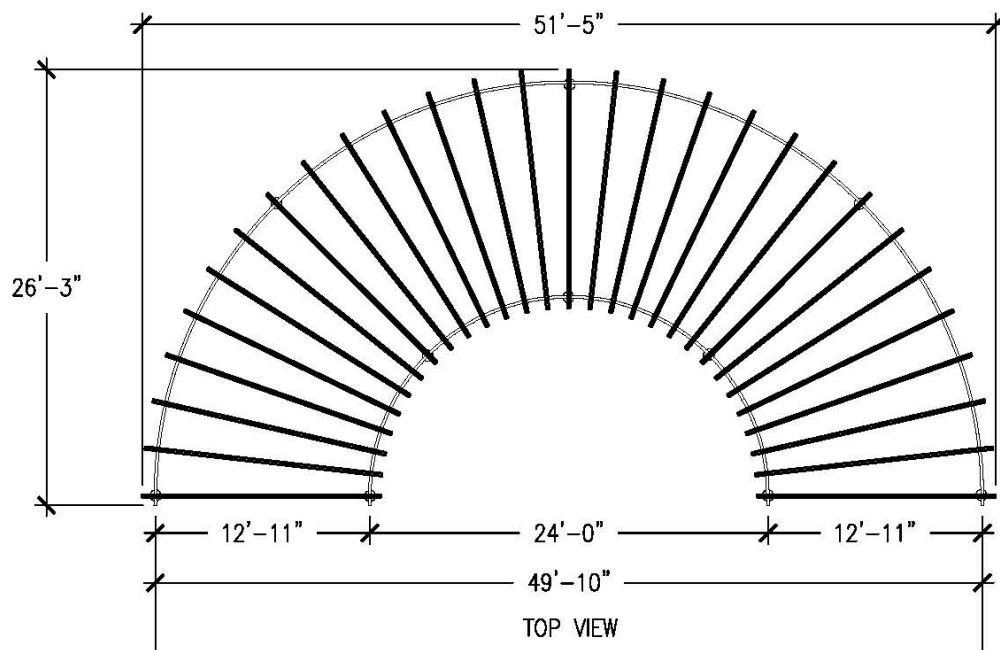

Specifications

Age Range:
N/A

Dimensions:
51'5"L x 26'3"W x 14'10.25"

Use Zone:
N/A

Mounting Options:
Installation Option 1
Installation Option 2

Contact Us

Ordering from The 4 Kids is easy, initial consultation & quote is free. We can also provide you with design ideas and conceptual drawings. We want your whole experience with The 4 Kids to be smooth & rewarding.

4400 Oneal St. Greenville, TX 75401

903.454.9237

info@the4kids.com

www.the4kids.com

TOP VIEW
SCALE: 3/32" = 1'-0"

FRONT VIEW
SCALE: 3/32" = 1'-0"

RIGHT-SIDE VIEW
SCALE: 3/32" = 1'-0"

ALL RIGHTS RESERVED. THIS DRAWING IS PROPERTY OF THE 4 KIDS INC. AND MAY BE USED ONLY WHEN UTILIZING THE 4 KIDS PRODUCTS. THE 4 KIDS INC. GENERAL TERMS AND CONDITIONS APPLY AND ARE INCORPORATE HERE IN BY REFERENCE. THIS DETAIL MAY NOT APPLY TO ALL CONDITIONS AND CONSTRUCTION SITUATIONS.