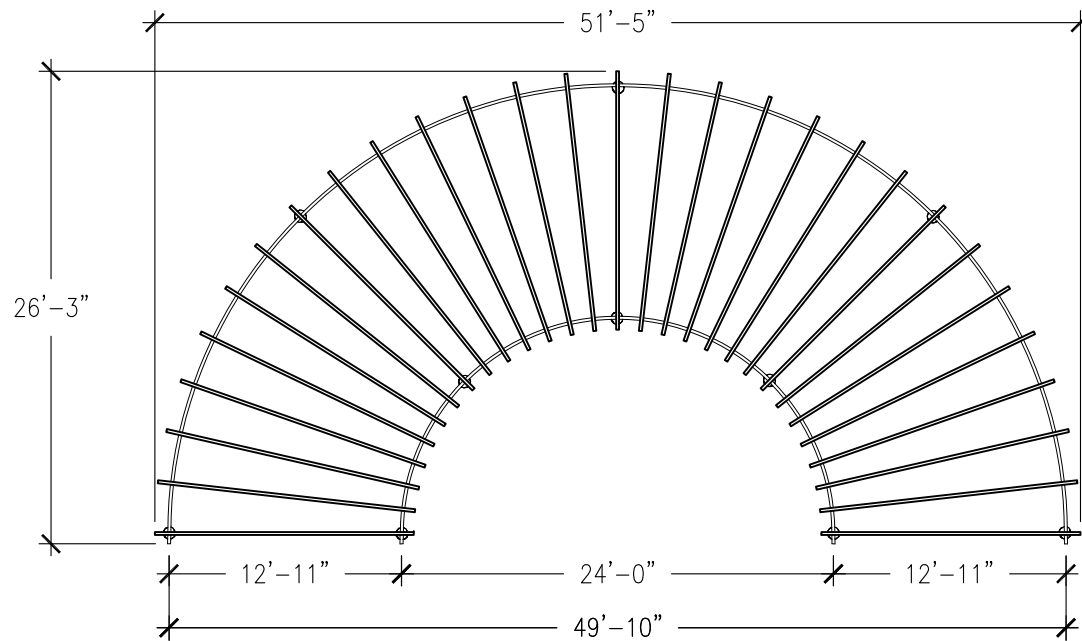

Specifications

Age Range:
N/A

Dimensions:
51'5"L x 26'3"W x 14'10.25"

Use Zone:
N/A

Mounting Options:
Installation Option 1
Installation Option 2

Contact Us

Ordering from The 4 Kids is easy, initial consultation & quote is free. We can also provide you with design ideas and conceptual drawings. We want your whole experience with The 4 Kids to be smooth & rewarding.

4400 Oneal St. Greenville, TX 75401

903.454.9237

info@the4kids.com

www.the4kids.com

TOP VIEW
SCALE: 3/32" = 1'-0"

FRONT VIEW
SCALE: 3/32" = 1'-0"

RIGHT-SIDE VIEW
SCALE: 3/32" = 1'-0"

ALL RIGHTS RESERVED. THIS DRAWING IS PROPERTY OF THE 4 KIDS INC. AND MAY BE USED ONLY WHEN UTILIZING THE 4 KIDS PRODUCTS. THE 4 KIDS INC. GENERAL TERMS AND CONDITIONS APPLY AND ARE INCORPORATE HERE IN BY REFERENCE. THIS DETAIL MAY NOT APPLY TO ALL CONDITIONS AND CONSTRUCTION SITUATIONS.