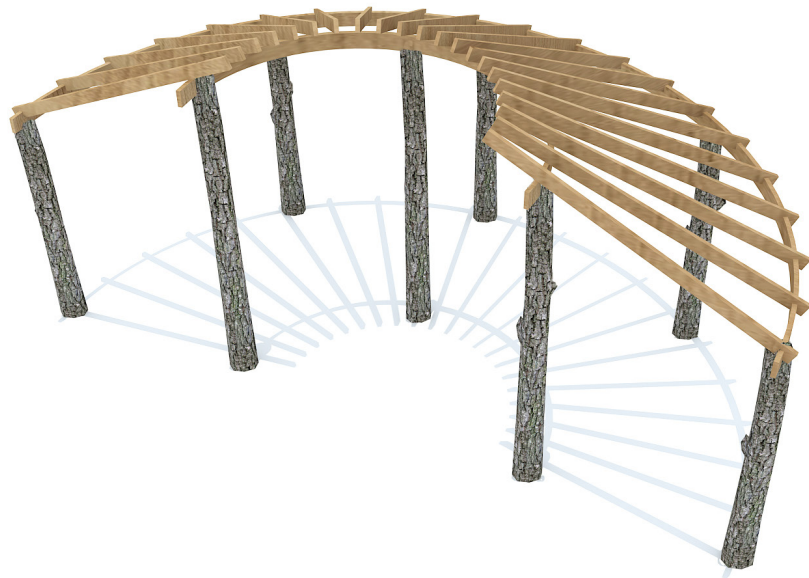

Galveston Pergola

Relaxing shade is what the Galveston Pergola will offer for your guests, patrons, or visitors. It's crafted with super-tough material that features unrivaled durability and no-hassle maintenance, making this shade suitable for both private and commercial uses. The photos here highlight our popular realistic finish and showcase the incredible detailing that blends with many natural settings. The Galveston Pergola is perfectly suited for arboretums, botanical gardens, churches or camps, public parks, or theme parks. It's also a gorgeous backdrop for weddings.