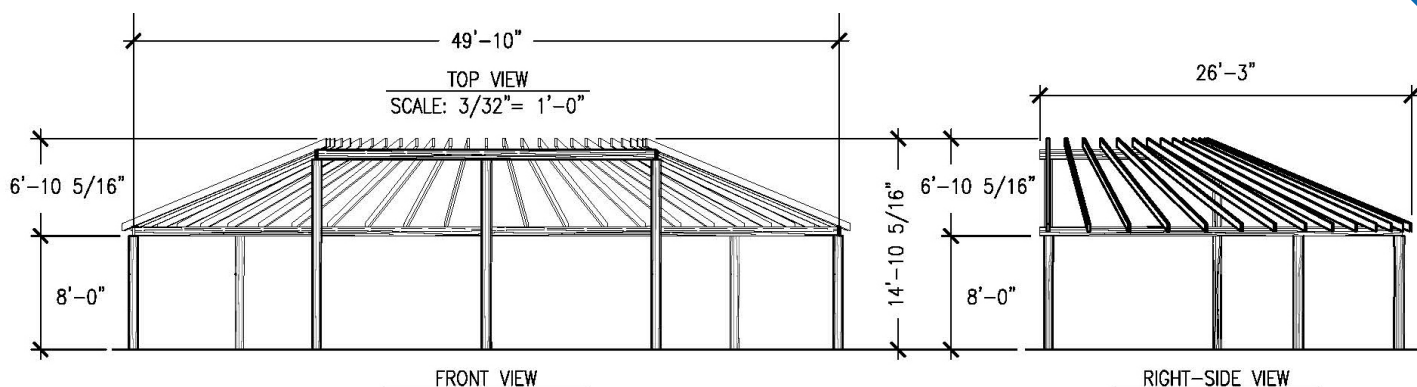

Specifications

Age Range:
N/A

Dimensions:
51'5"L x 26'3"W x 14'10.25"

Use Zone:
N/A

Mounting Options:
Installation Option 1
Installation Option 2

Contact Us

Ordering from The 4 Kids is easy, initial consultation & quote is free. We can also provide you with design ideas and conceptual drawings. We want your whole experience with The 4 Kids to be smooth & rewarding.