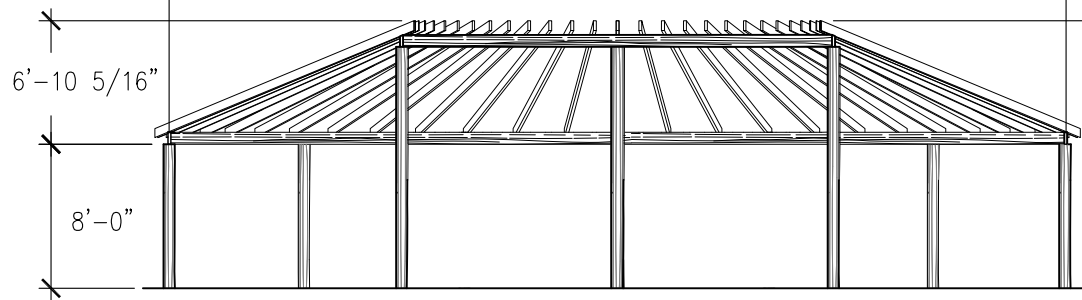

Specifications

Age Range:
N/A

Dimensions:
51'5"L x 26'3"W x 14'10.25"

Use Zone:
N/A

Mounting Options:
Installation Option 1
Installation Option 2

Contact Us

Ordering from The 4 Kids is easy, initial consultation & quote is free. We can also provide you with design ideas and conceptual drawings. We want your whole experience with The 4 Kids to be smooth & rewarding.

4400 Oneal St. Greenville, TX 75401

903.454.9237

info@the4kids.com

www.the4kids.com

TOP VIEW
SCALE: 3/32" = 1'-0"

FRONT VIEW
SCALE: 3/32" = 1'-0"

RIGHT-SIDE VIEW
SCALE: 3/32" = 1'-0"

ALL RIGHTS RESERVED. THIS DRAWING IS PROPERTY OF THE 4 KIDS INC. AND MAY BE USED ONLY WHEN UTILIZING THE 4 KIDS PRODUCTS. THE 4 KIDS INC. GENERAL TERMS AND CONDITIONS APPLY AND ARE INCORPORATE HERE IN BY REFERENCE. THIS DETAIL MAY NOT APPLY TO ALL CONDITIONS AND CONSTRUCTION SITUATIONS.