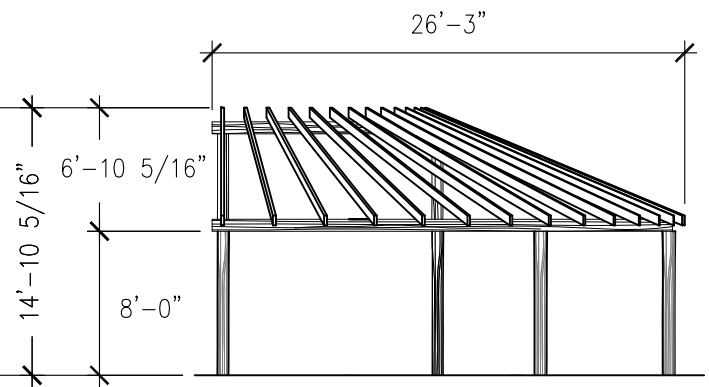

Specifications

Age Range:
N/A

Dimensions:
51'5"L x 26'3"W x 14'10.25"

Use Zone:
N/A

Mounting Options:
Installation Option 1
Installation Option 2

Contact Us

Ordering from The 4 Kids is easy, initial consultation & quote is free. We can also provide you with design ideas and conceptual drawings. We want your whole experience with The 4 Kids to be smooth & rewarding.

4400 Oneal St. Greenville, TX 75401

903.454.9237

info@the4kids.com

www.the4kids.com

TOP VIEW
SCALE: 3/32" = 1'-0"

FRONT VIEW
SCALE: 3/32" = 1'-0"

RIGHT-SIDE VIEW
SCALE: 3/32" = 1'-0"

ALL RIGHTS RESERVED. THIS DRAWING IS PROPERTY OF THE 4 KIDS INC. AND MAY BE USED ONLY WHEN UTILIZING THE 4 KIDS PRODUCTS. THE 4 KIDS INC. GENERAL TERMS AND CONDITIONS APPLY AND ARE INCORPORATE HERE IN BY REFERENCE. THIS DETAIL MAY NOT APPLY TO ALL CONDITIONS AND CONSTRUCTION SITUATIONS.