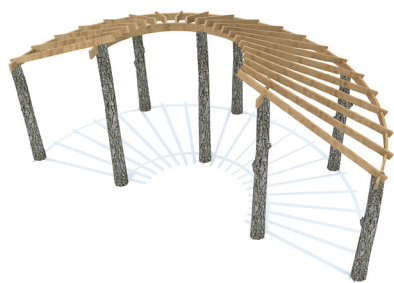

Contact Us

Ordering from The 4 Kids is easy, initial consultation & quote is free. We can also provide you with design ideas and conceptual drawings. We want your whole experience with The 4 Kids to be smooth & rewarding.

4400 Oneal St. Greenville, TX 75401

903.454.9237

info@the4kids.com

www.the4kids.com