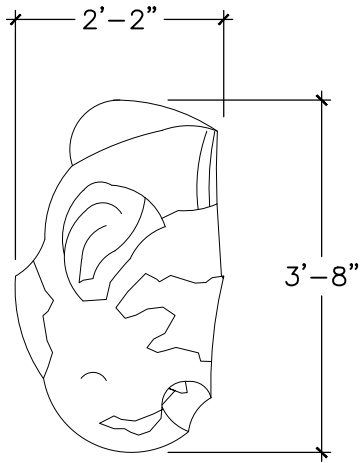

Specifications

Age Range:

2 - 5 years
5 - 12 years

Dimensions:

26" L x 44" H

Use Zone:

N/A

Mounting Options:

4400 Oneal St. Greenville, TX 75401

903.454.9237

info@the4kids.com

www.the4kids.com

© 2014 The 4 Kids Inc. All rights reserved.

GIBRALTER ROCK CLIMBER
26" X 44"

TOP VIEW

SCALE: 1/2" = 1'

4400 Oneal St. • Greenville, Texas • 75401 • Phone: 903.454.9237 • Fax: 903.454.3642

E-mail: info@the4kids.com • Website: www.the4kids.com

TOP VIEW

SCALE: 1/2" = 1'

PRODUCT VIEW

SCALE: NTS

ALL RIGHTS RESERVED. THIS DRAWING IS PROPERTY OF THE 4 KIDS INC. AND MAY BE USED ONLY WHEN UTILIZING THE 4 KIDS INC. GENERAL TERMS AND CONDITIONS APPLY AND ARE INCORPORATED HERE IN BY REFERENCE. THIS DETAIL MAY NOT APPLY TO ALL CONDITIONS AND CONSTRUCTION SITUATIONS.