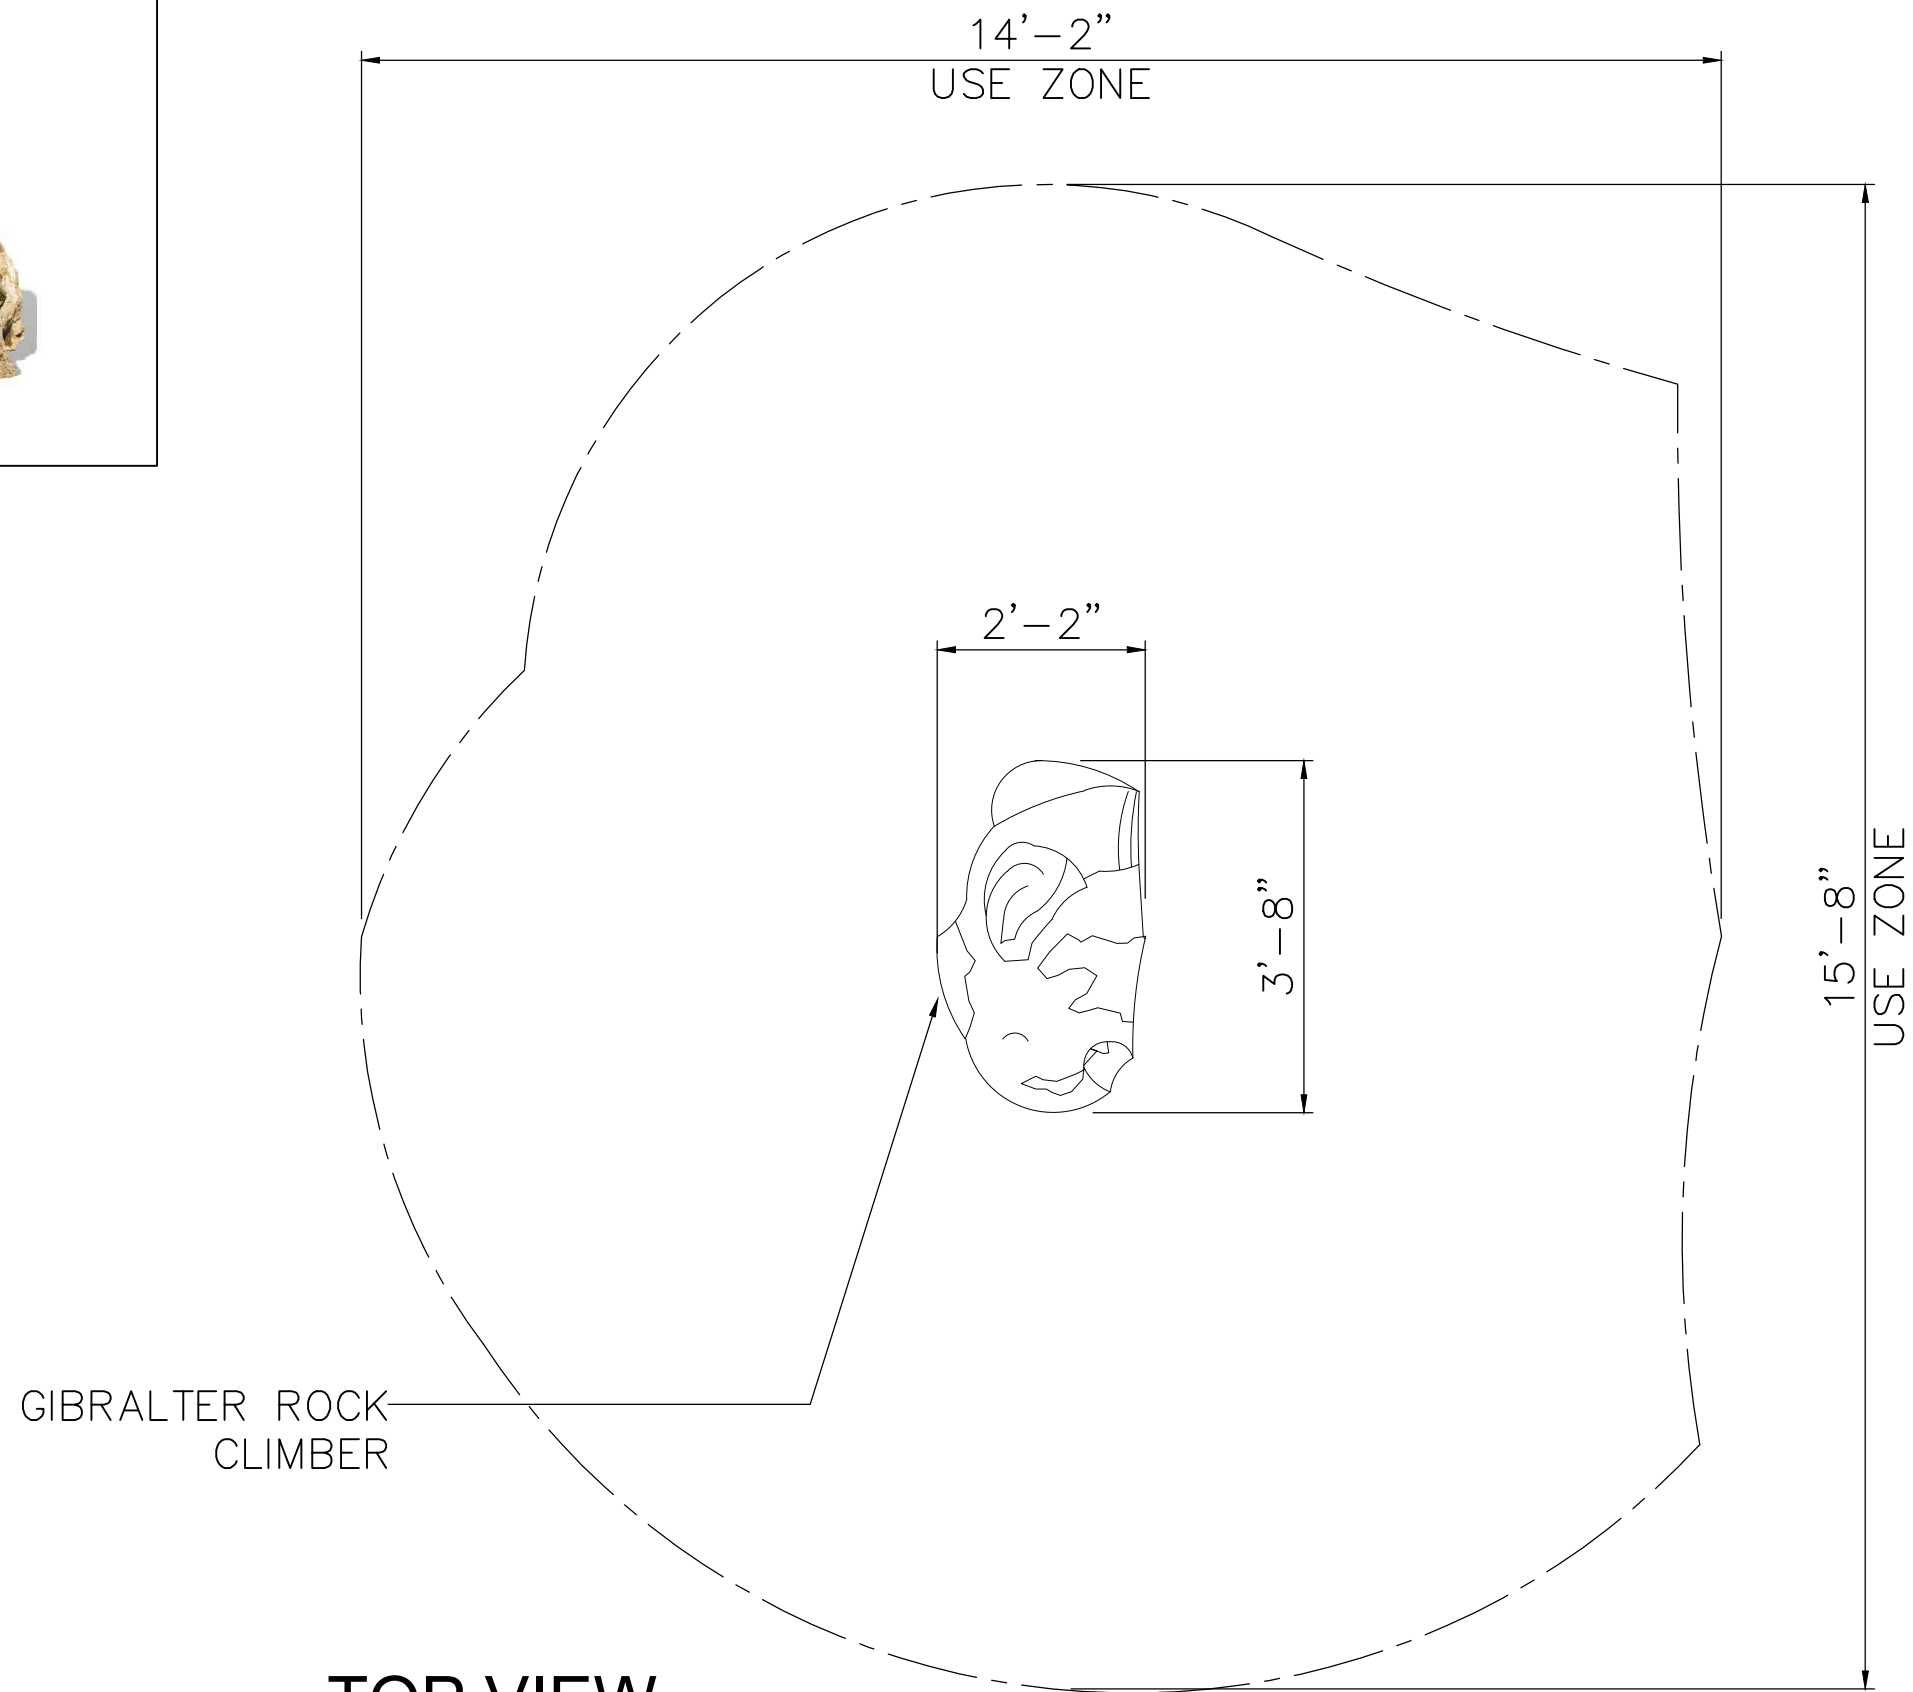

Specifications

Age Range:

2 - 5 years
5 - 12 years

Dimensions:

26" L x 44" H

Use Zone:

N/A

Mounting Options:

4400 Oneal St. Greenville, TX 75401

903.454.9237

info@the4kids.com

www.the4kids.com

© 2014 The 4 Kids Inc. All rights reserved.

GIBRALTER ROCK CLIMBER
26" X 44"

TOP VIEW

SCALE: 1/2" = 1'

DRAWN BY:

DATE:

SCALE: AS NOTED

SHEET:

DWG. SHEET: