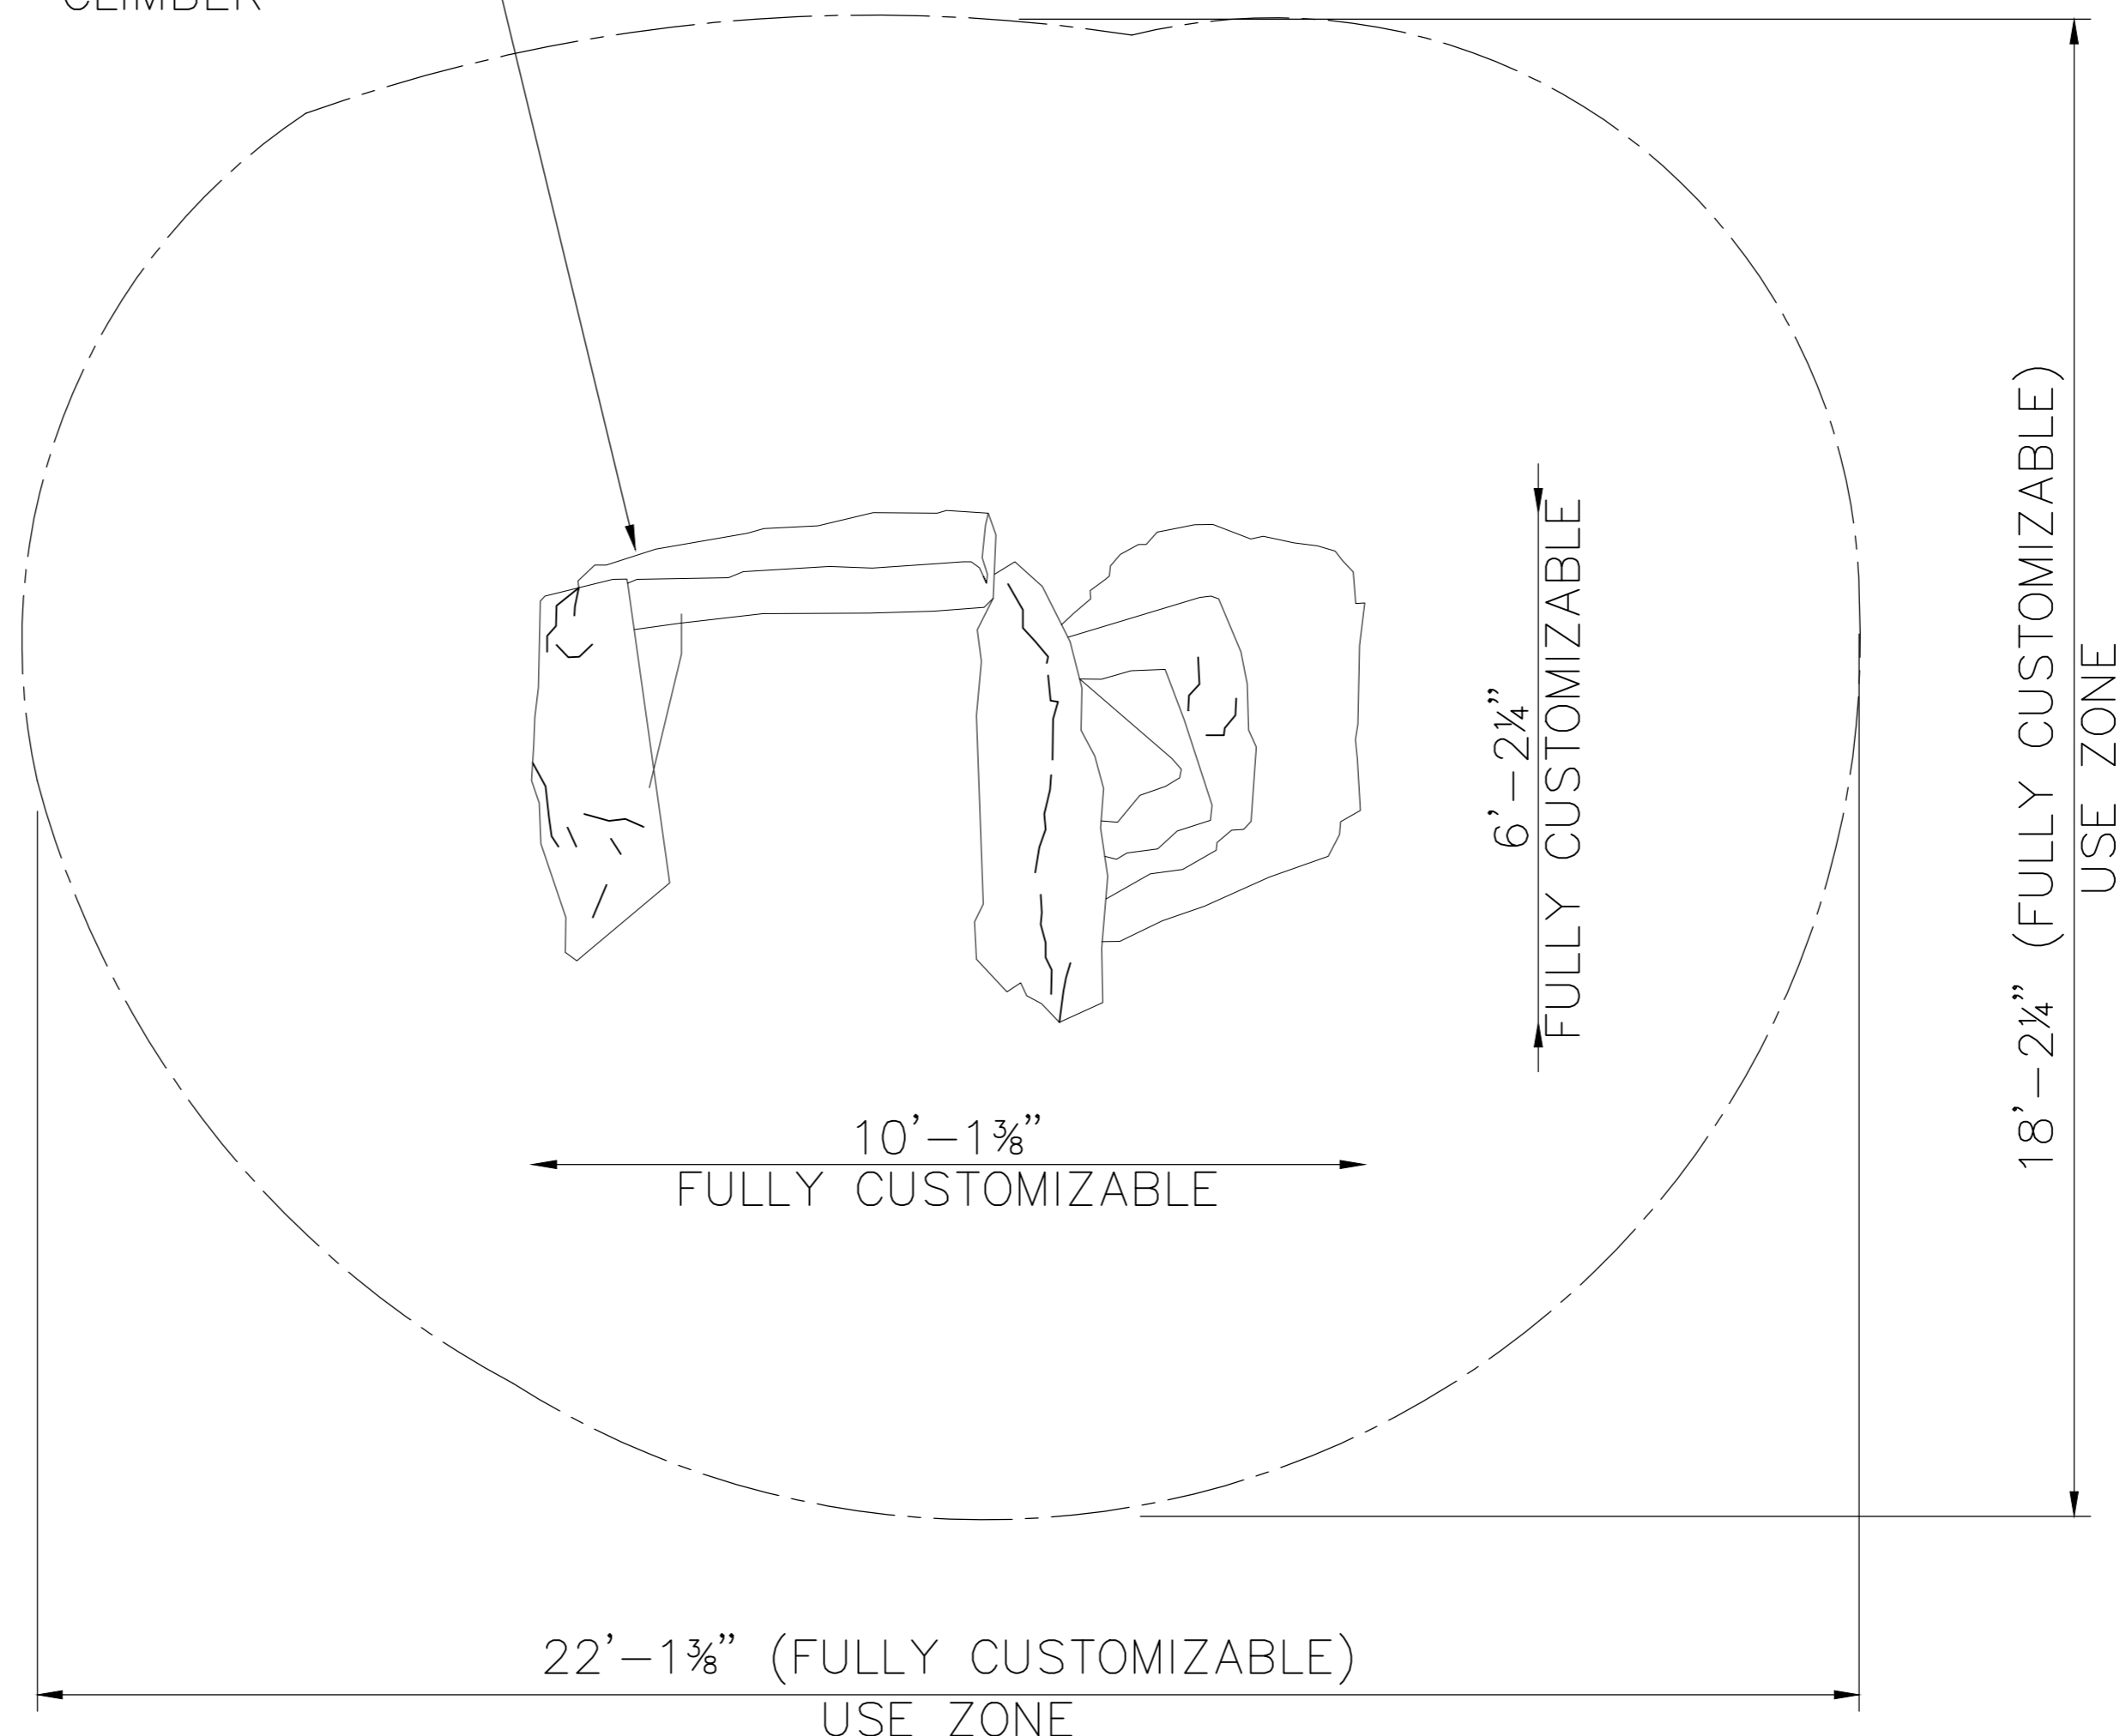

TOP VIEW

SCALE: 1/2" = 1'