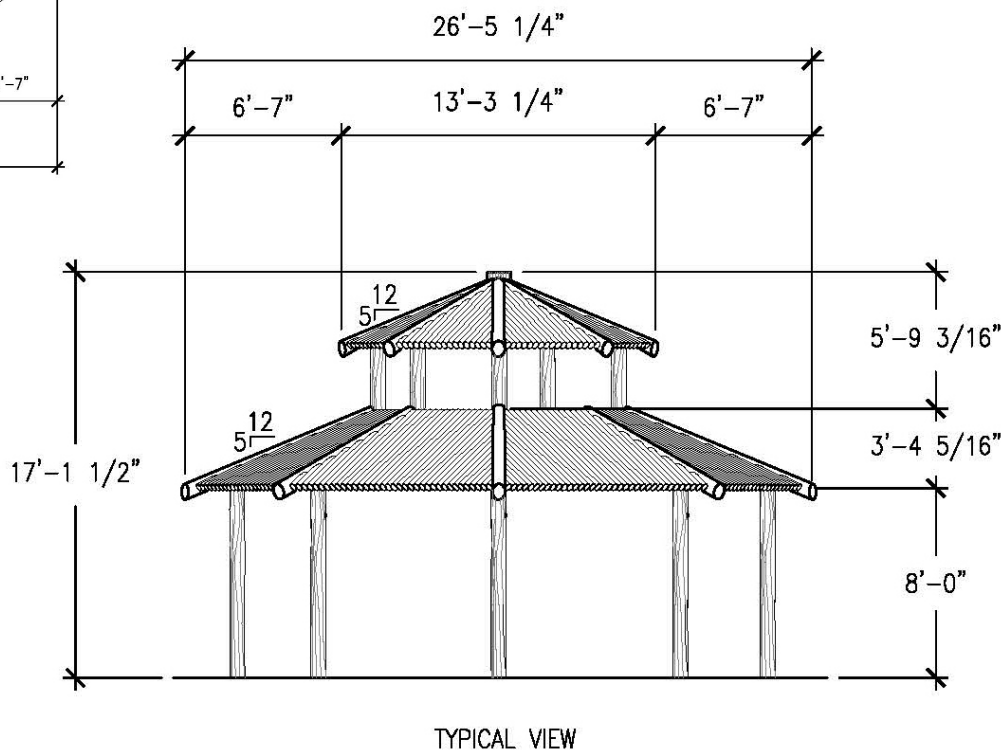

Key Features

- Custom created gazebos
- Safe and low maintenance levels
- Quality construction, superior design
- Shady, comfortable shelter in parks and playgrounds

Specifications

Age Range:
N/A

Dimensions:
26'5.25" x 26'5.25" x 17'1.5"