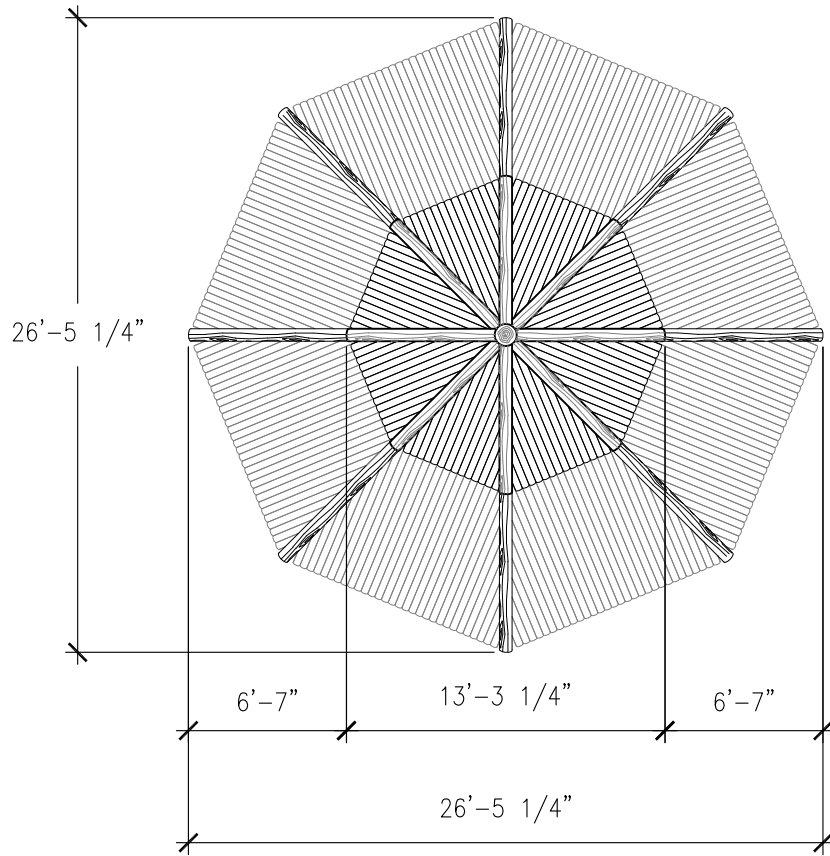

4400 Oneal St. Greenville, TX 75401

903.454.9237

info@the4kids.com

www.the4kids.com

TOP VIEW
SCALE: 1/8" = 1'-0"

TYPICAL VIEW
SCALE: 1/8" = 1'-0"

ALL RIGHTS RESERVED. THIS DRAWING IS PROPERTY OF THE 4 KIDS INC. AND MAY BE USED ONLY WHEN UTILIZING THE 4 KIDS PRODUCTS. THE 4 KIDS INC. GENERAL TERMS AND CONDITIONS APPLY AND ARE INCORPORATE HERE IN BY REFERENCE. THIS DETAIL MAY NOT APPLY TO ALL CONDITIONS AND CONSTRUCTION SITUATIONS.