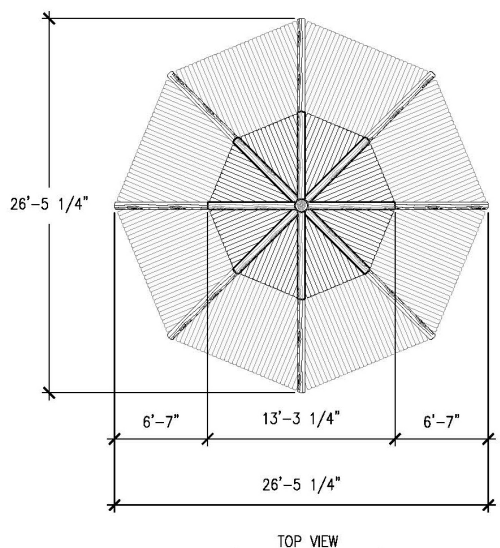

Key Features

- Custom created gazebos
- Safe and low maintenance levels
- Quality construction, superior design
- Shady, comfortable shelter in parks and playgrounds

Specifications

Age Range:
N/A

Dimensions:
26'5.25" x 26'5.25" x 17'1.5"