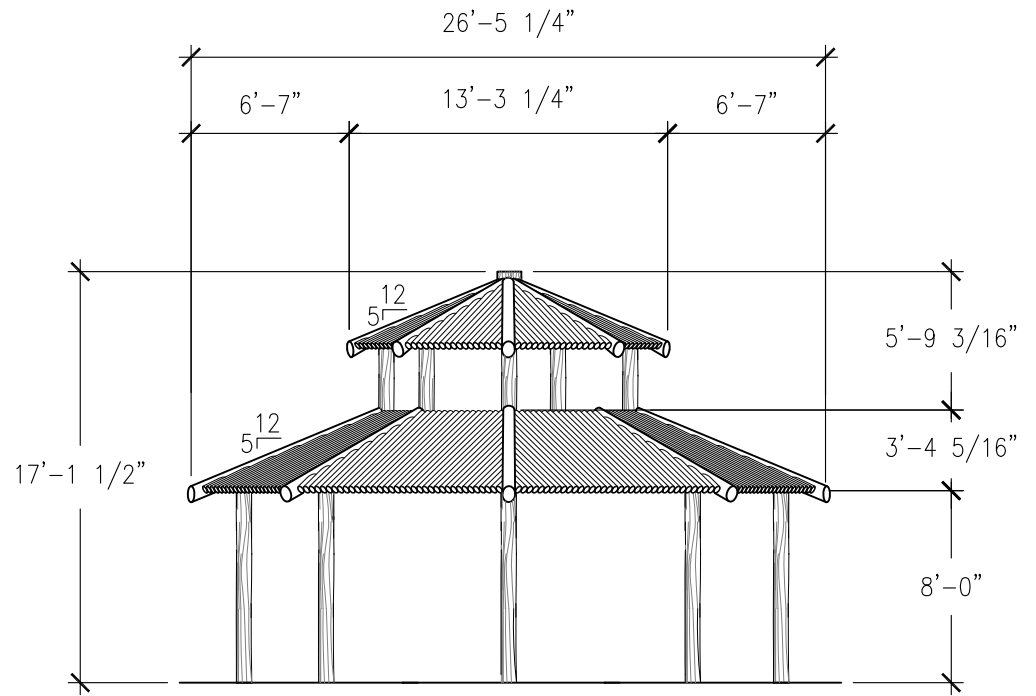

4400 Oneal St. Greenville, TX 75401

903.454.9237

info@the4kids.com

www.the4kids.com

TOP VIEW
SCALE: 1/8" = 1'-0"

TYPICAL VIEW
SCALE: 1/8" = 1'-0"

ALL RIGHTS RESERVED. THIS DRAWING IS PROPERTY OF THE 4 KIDS INC. AND MAY BE USED ONLY WHEN UTILIZING THE 4 KIDS PRODUCTS. THE 4 KIDS INC. GENERAL TERMS AND CONDITIONS APPLY AND ARE INCORPORATE HERE IN BY REFERENCE. THIS DETAIL MAY NOT APPLY TO ALL CONDITIONS AND CONSTRUCTION SITUATIONS.

CUSTOM THEMED PLAYGROUNDS

4400 ONEAL STREET, GREENVILLE, TX 75401 PHONE 903.454.9237 FAX 903.454.3642

TITLE: GRAND TETON GAZEBO

TYPE DWG: DETAIL

SCALE: AS NOTED

DWG. SHEET: **GAZ104**