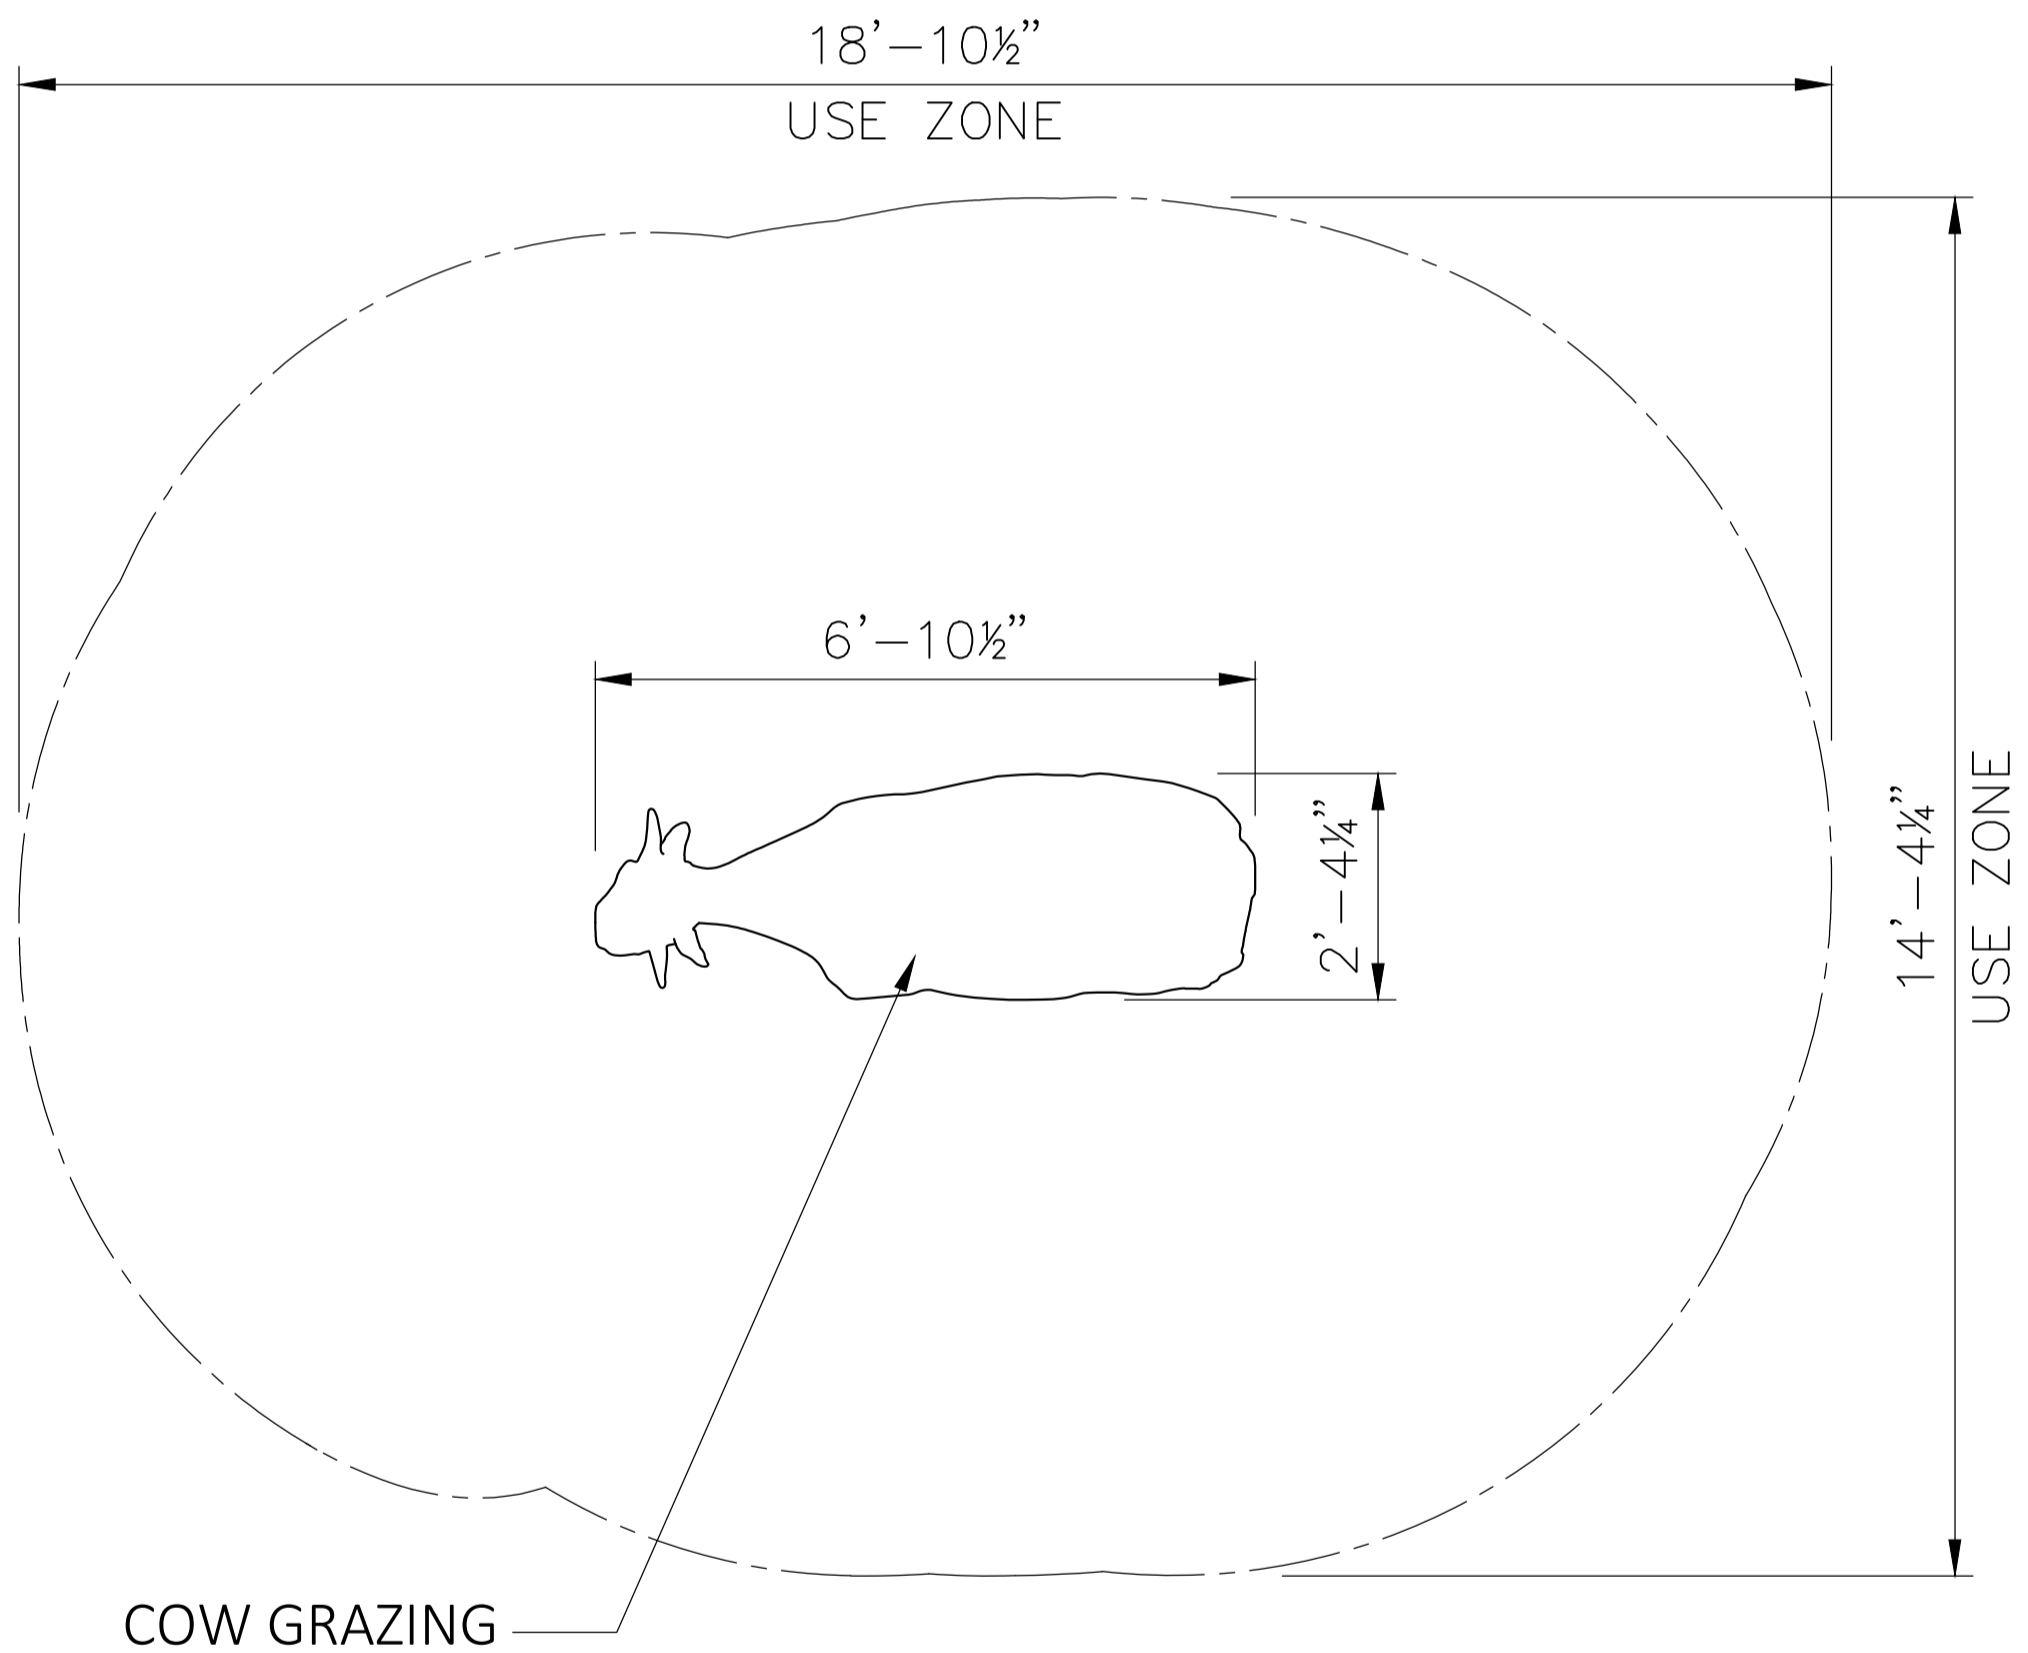

Dimensions:
82.5" X 28.25" X 51.25"

Play Area:
19' X 14'

Mounting Options:
See Typical
Installation Details

Contact Us

Ordering from The 4 Kids is easy, initial consultation & quote is free. We can also provide you with design ideas and conceptual drawings. We want your whole experience with The 4 Kids to be smooth & rewarding.

4400 Oneal St. Greenville, TX 75401

903.454.9237

info@the4kids.com

www.the4kids.com

© 2014 The 4 Kids Inc. All rights reserved.

COW GRAZING
82.5"Lx28.25"Wx51.25"H

TOP VIEW

SCALE: 1/2" = 1'