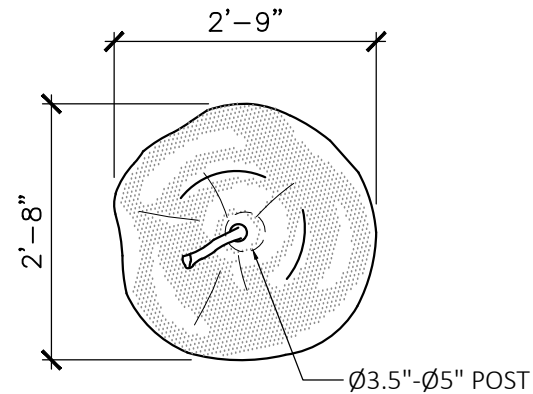

Specifications

Age Range:

N/A

Dimensions:

2'8.75"L x 2'8"W x
10'6.75"H

Use Zone:

N/A

Mounting Options:

4400 Oneal St. Greenville, TX 75401

903.454.9237

info@the4kids.com

www.the4kids.com

© 2014 The 4 Kids Inc. All rights reserved.

GREEN APPLE POST TOPPER

32.75" X 32" X POST HEIGHT

PRODUCT VIEW

SCALE: NTS

TOP VIEW

SCALE: 1/2" = 1'

ALL RIGHTS RESERVED. THIS DRAWING IS PROPERTY OF THE 4 KIDS INC. AND MAY BE USED ONLY WHEN UTILIZING THE 4 KIDS INC. GENERAL TERMS AND CONDITIONS APPLY AND ARE INCORPORATED HERE IN BY REFERENCE. THIS DETAIL MAY NOT APPLY TO ALL CONDITIONS AND CONSTRUCTION SITUATIONS.