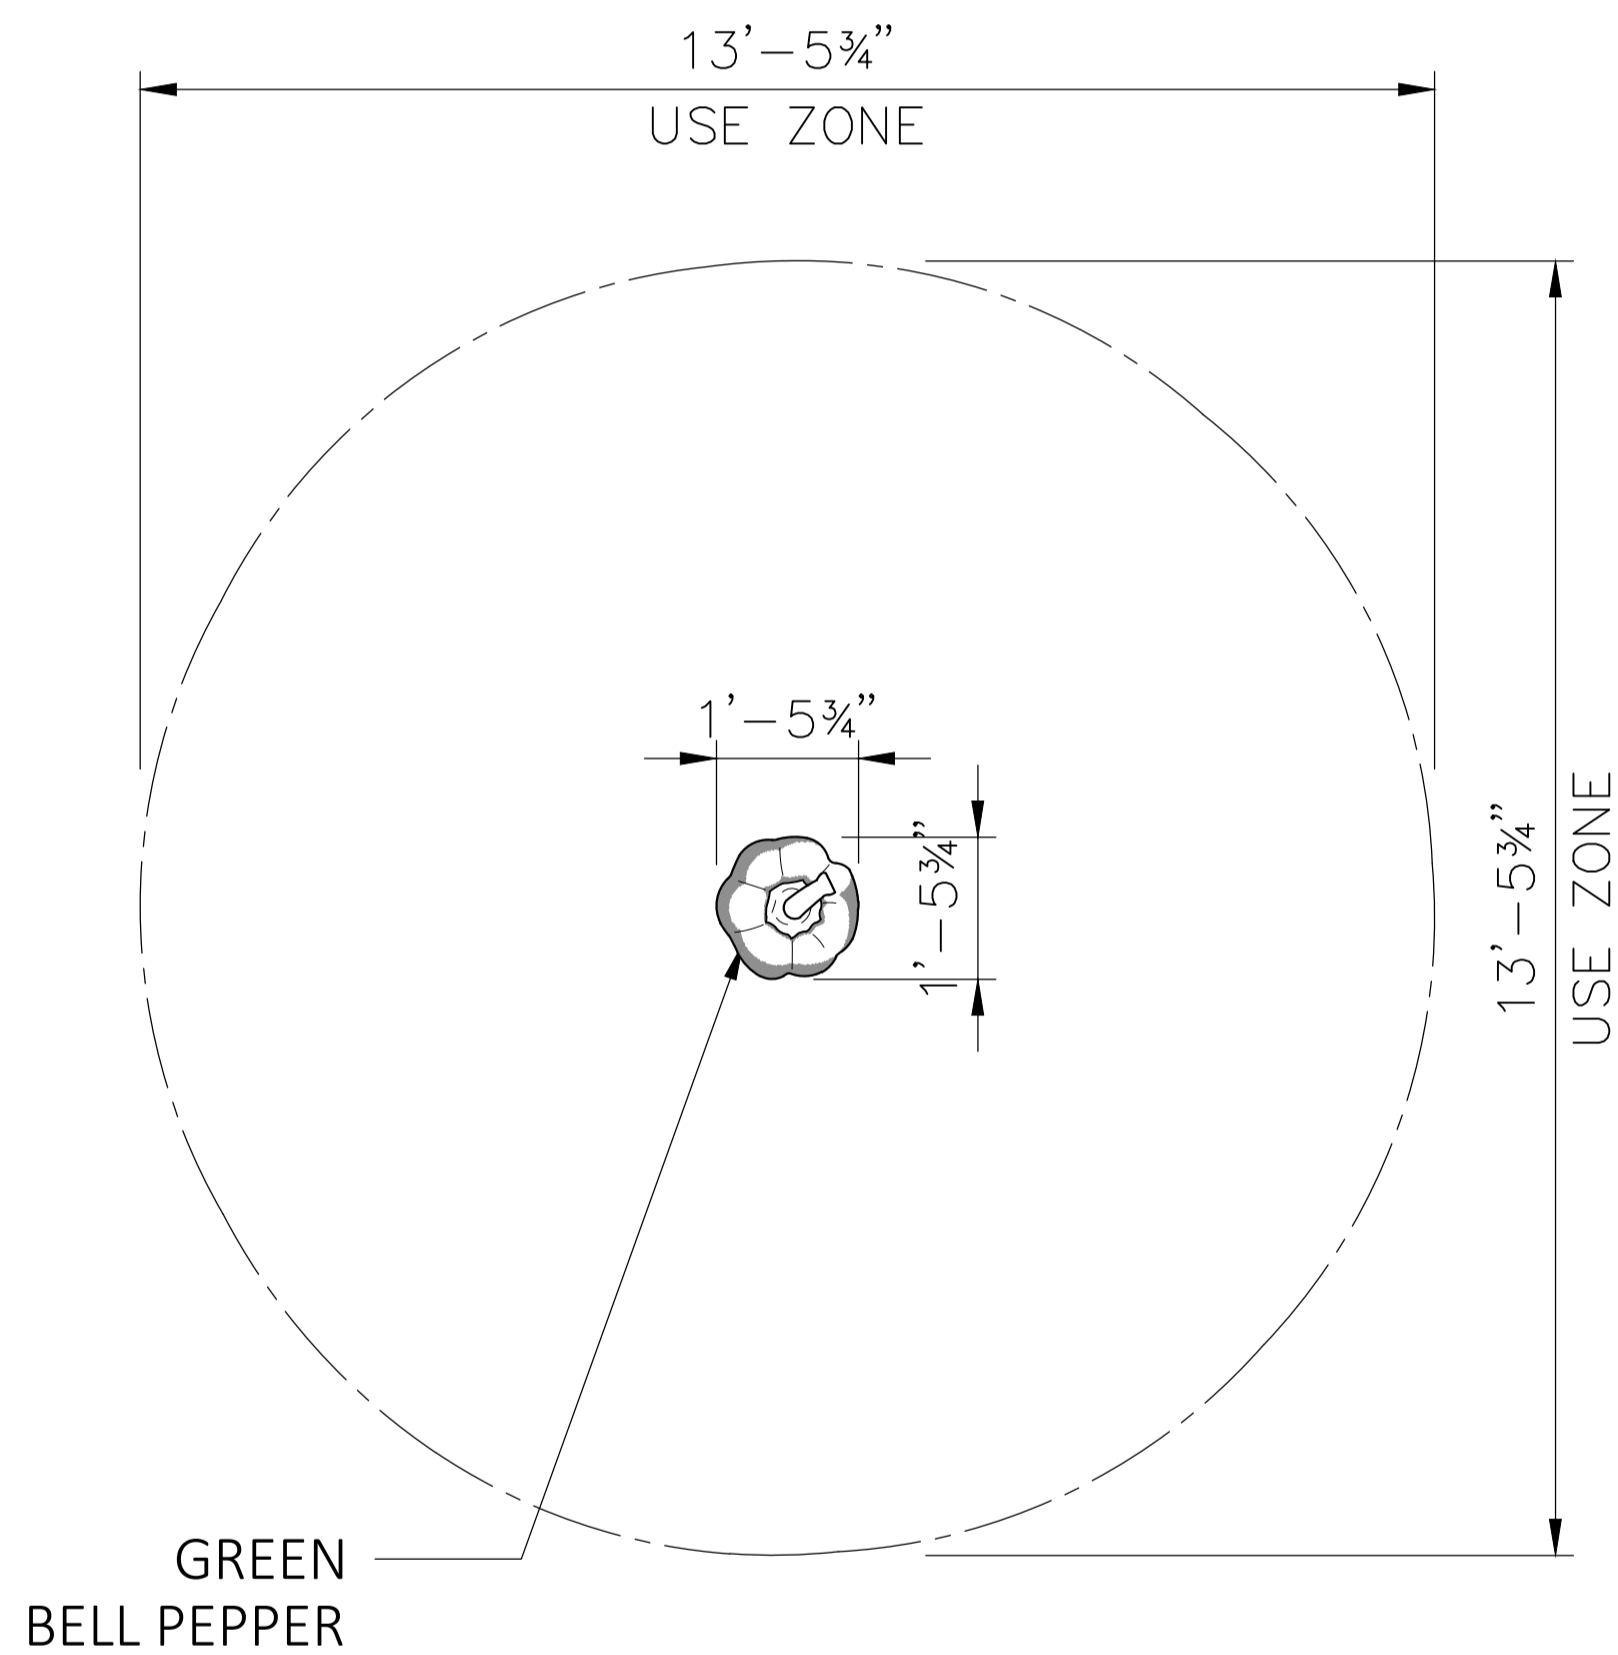

Specifications

Age Range:
N/A

Dimensions:
8"L x 8"W x 29"H

Use Zone:
N/A

Mounting Options:
Installation Option 1
Installation Option 2

Contact Us

Ordering from The 4 Kids is easy, initial consultation & quote is free. We can also provide you with design ideas and conceptual drawings. We want your whole experience with The 4 Kids to be smooth & rewarding.

4400 Oneal St. Greenville, TX 75401

903.454.9237

info@the4kids.com

www.the4kids.com

GREEN BELL PEPPER
17.75"L x 17.75"W x 28.5"H

TOP VIEW

SCALE: 1/2" = 1'