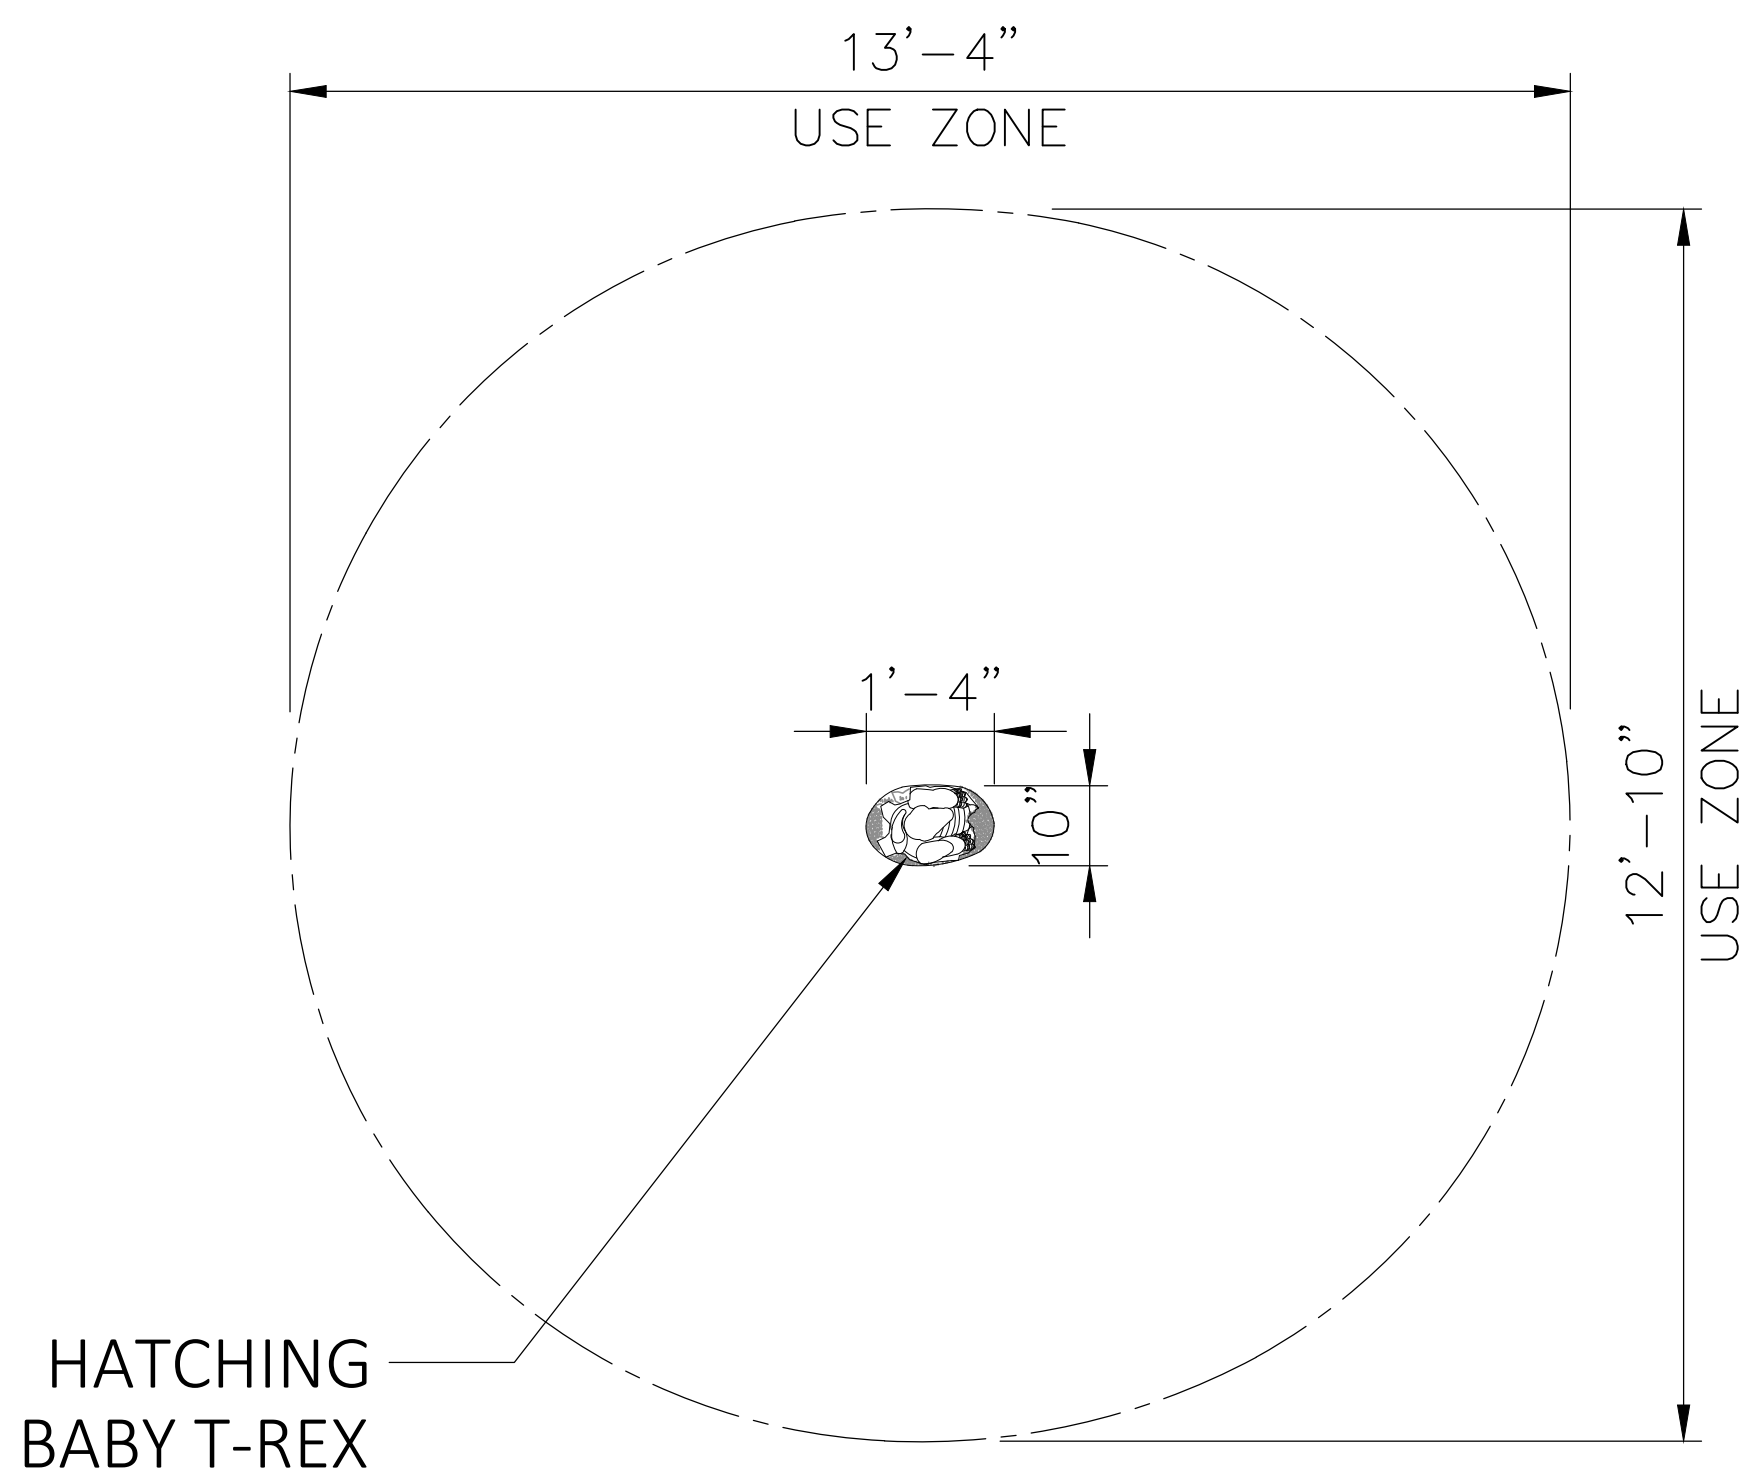

HATCHING BABY T-REX
16"L x 10"W x 14"H

TOP VIEW

SCALE: 1/2" = 1'