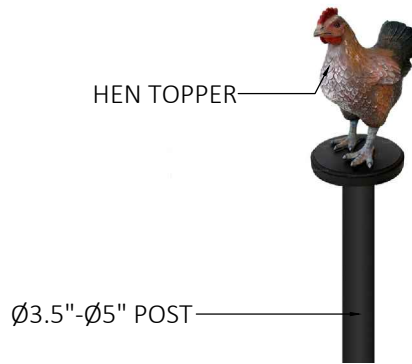

Age Range:
N/A

Dimensions:
12.5"L x 9.5"W x
Post Height

Use Zone:
N/A

Mounting Options:
See Typical
Installation Details

Contact Us

Ordering from The 4 Kids is easy, initial consultation & quote is free. We can also provide you with design ideas and conceptual drawings. We want your whole experience with The 4 Kids to be smooth & rewarding.

4400 Oneal St. Greenville, TX 75401

903.454.9237

info@the4kids.com

www.the4kids.com

© 2014 The 4 Kids Inc. All rights reserved.

HEN POST TOPPER

12.5" X 9.5" X POST HEIGHT

PRODUCT VIEW

SCALE: NTS

TOP VIEW

SCALE: 1/2" = 1'

ALL RIGHTS RESERVED. THIS DRAWING IS PROPERTY OF THE 4 KIDS INC. AND MAY BE USED ONLY WHEN UTILIZING THE 4 KIDS INC. GENERAL TERMS AND CONDITIONS APPLY AND ARE INCORPORATED HERE IN BY REFERENCE. THIS DETAIL MAY NOT APPLY TO ALL CONDITIONS AND CONSTRUCTION SITUATIONS.