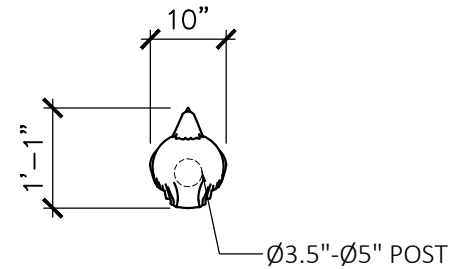

Age Range:
N/A

Dimensions:
12.5"L x 9.5"W x
Post Height

Use Zone:
N/A

Mounting Options:
See Typical
Installation Details

Contact Us

Ordering from The 4 Kids is easy, initial consultation & quote is free. We can also provide you with design ideas and conceptual drawings. We want your whole experience with The 4 Kids to be smooth & rewarding.

4400 Oneal St. Greenville, TX 75401

903.454.9237

info@the4kids.com

www.the4kids.com

© 2014 The 4 Kids Inc. All rights reserved.

HEN POST TOPPER

12.5" X 9.5" X POST HEIGHT

PRODUCT VIEW

SCALE: NTS

TOP VIEW

SCALE: 1/2" = 1'

ALL RIGHTS RESERVED. THIS DRAWING IS PROPERTY OF THE 4 KIDS INC. AND MAY BE USED ONLY WHEN UTILIZING THE 4 KIDS INC. GENERAL TERMS AND CONDITIONS APPLY AND ARE INCORPORATED HERE IN BY REFERENCE. THIS DETAIL MAY NOT APPLY TO ALL CONDITIONS AND CONSTRUCTION SITUATIONS.