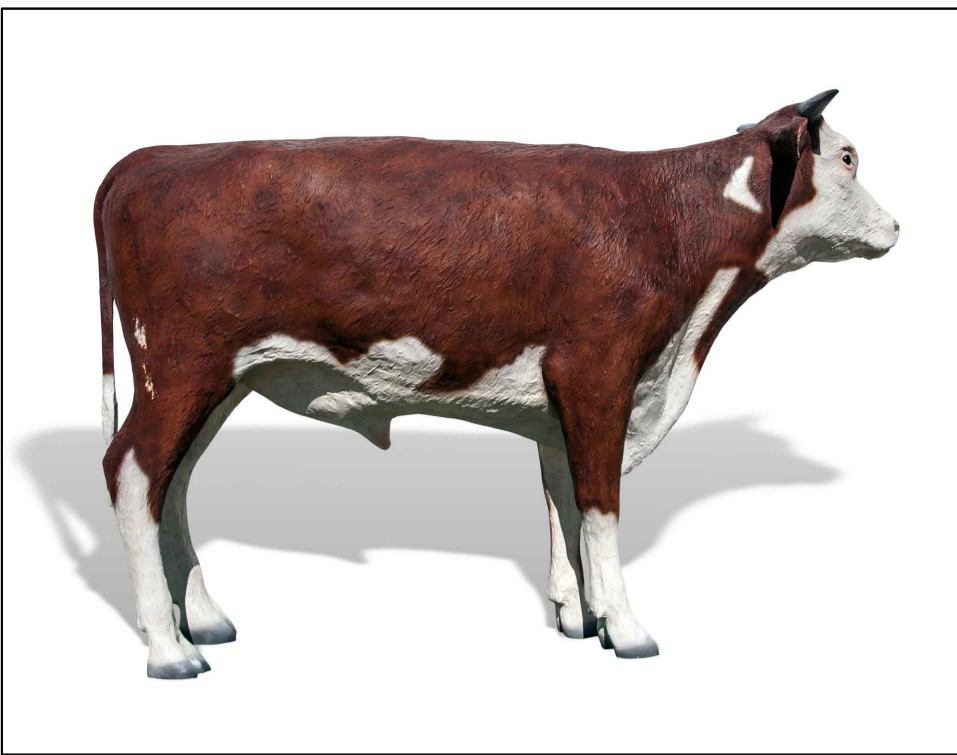

HEREFORD STEER
81.5"L x 23"W x 53.5"H