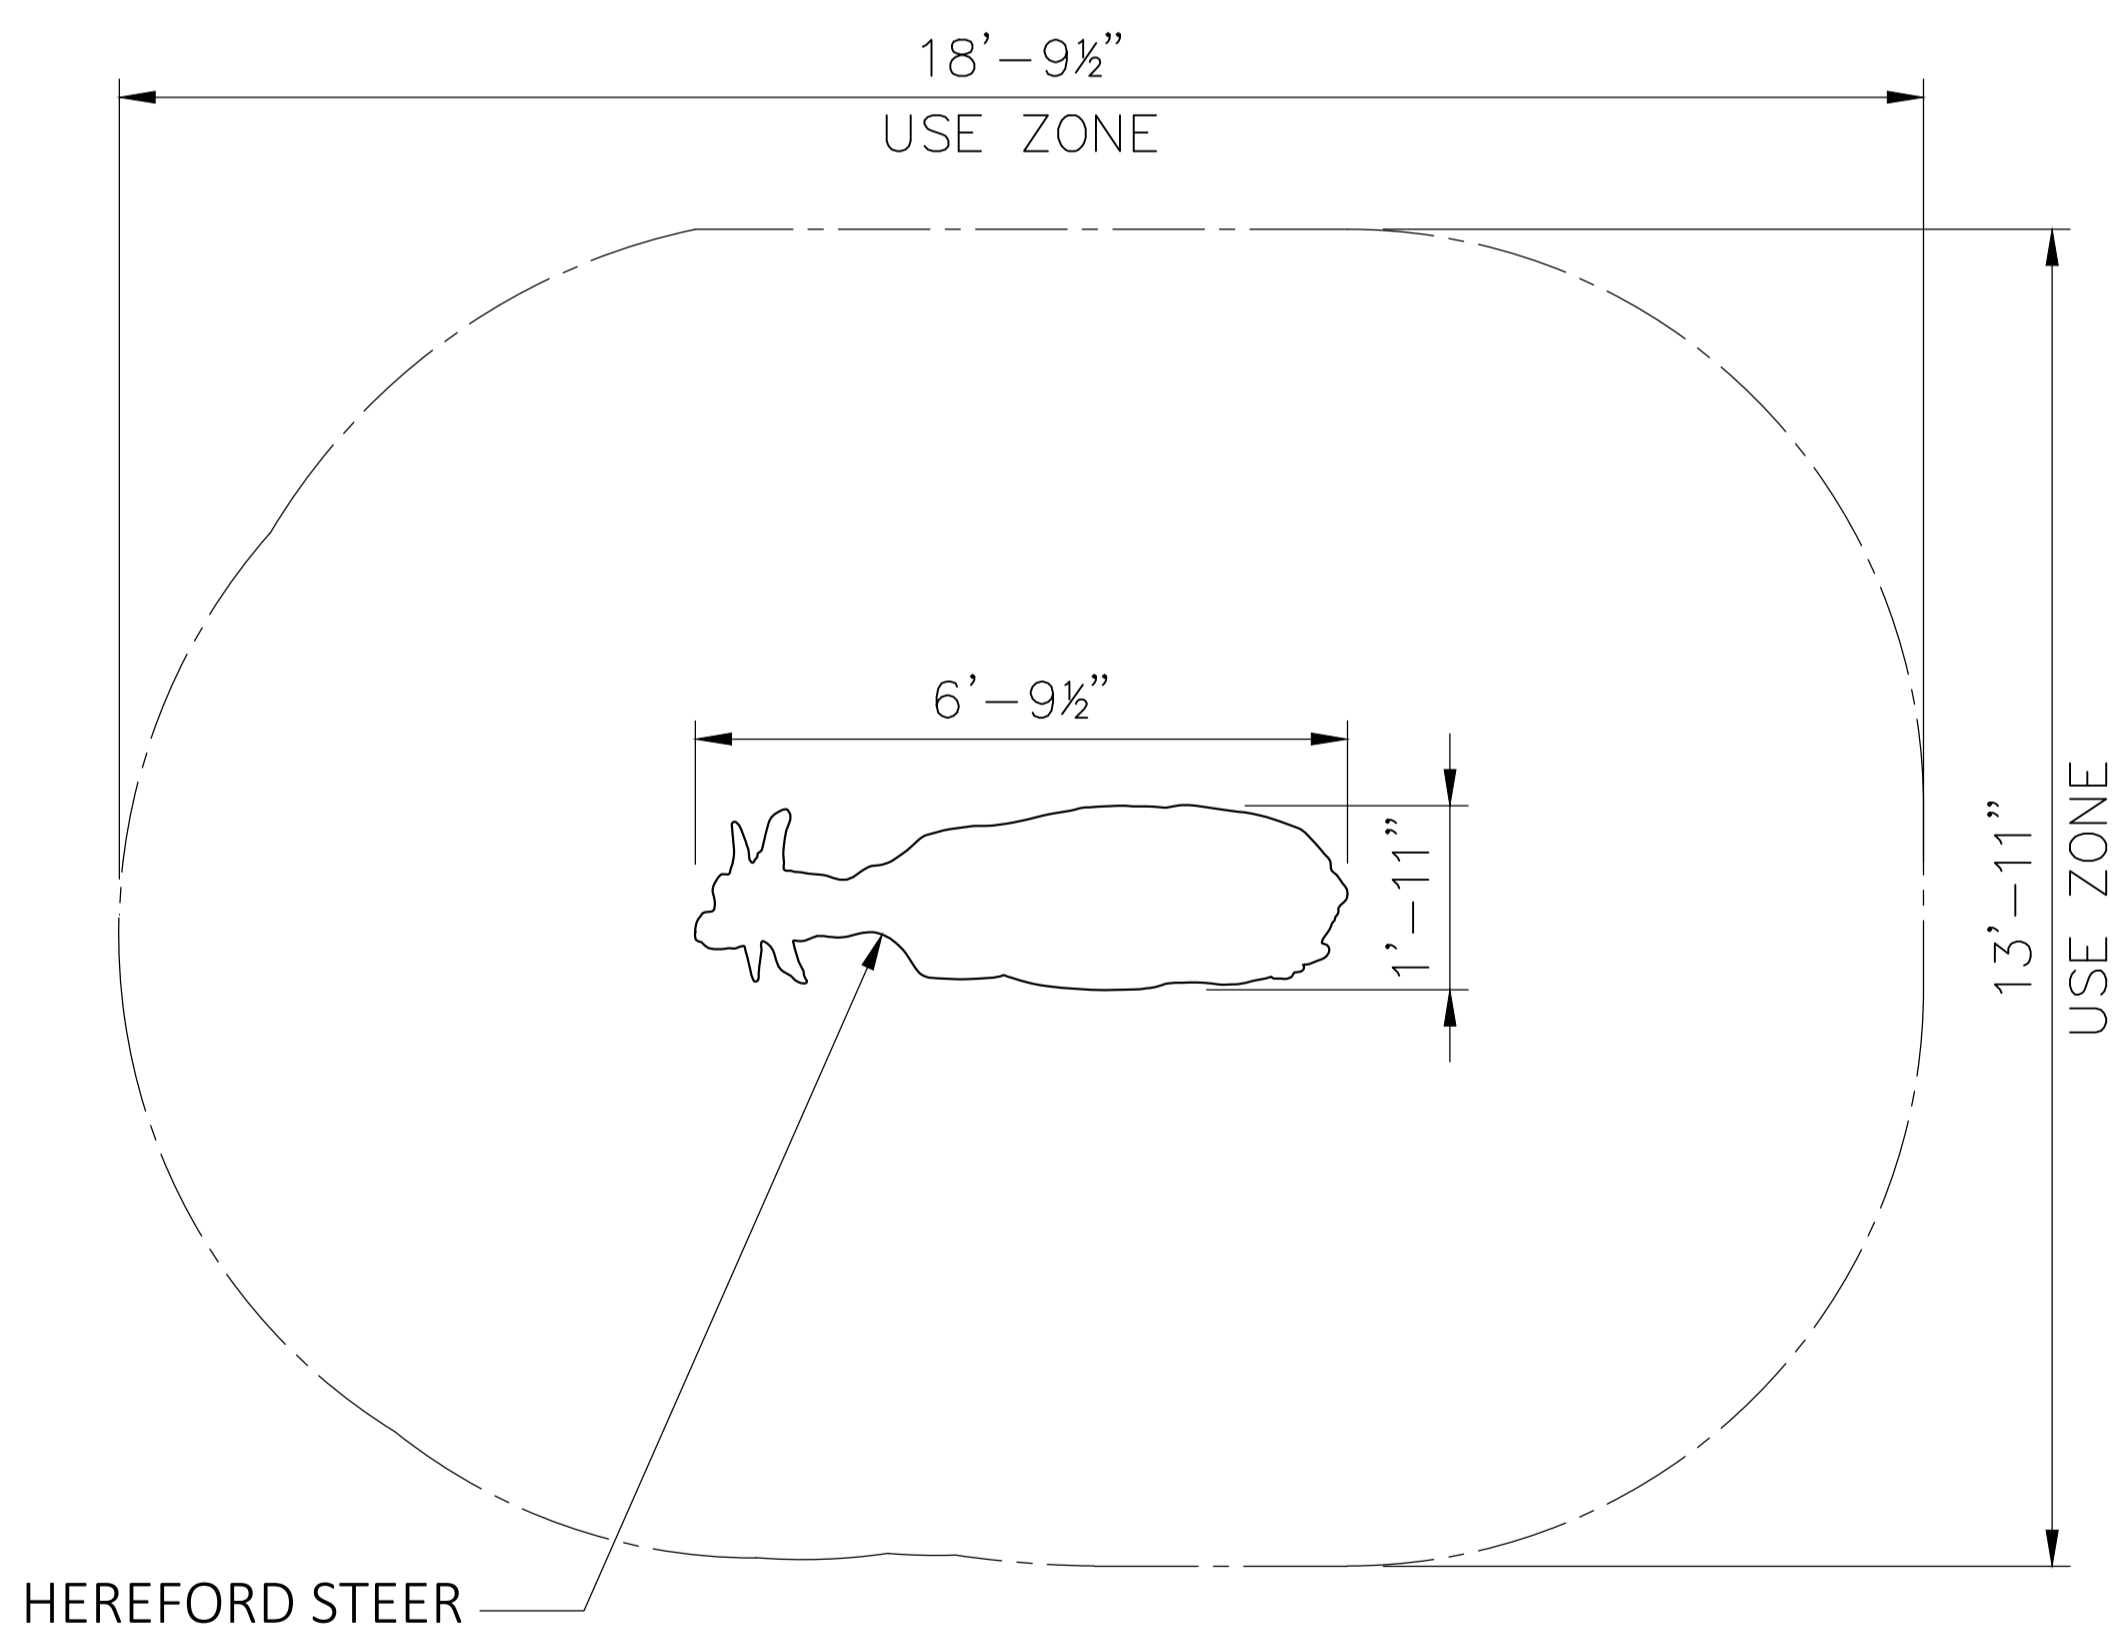

Key Features

- Custom designed
- High safety standard, low maintenance
- Fun for climbing and crawling
- Parks, playgrounds, themed play centers
- Free quotes

Specifications

Age Range:
N/A

Dimensions:
81.5" X 23" X 53.5"

Play Area:
19' X 14'

Mounting Options:
See Typical
Installation Details

Contact Us

Ordering from The 4 Kids is easy, initial consultation & quote is free. We can also provide you with design ideas and conceptual drawings. We want your whole experience with The 4 Kids to be smooth & rewarding.

4400 Oneal St. Greenville, TX 75401

903.454.9237

info@the4kids.com

www.the4kids.com

© 2014 The 4 Kids Inc. All rights reserved.

HEREFORD STEER
81.5"L x 23"W x 53.5"H

TOP VIEW

SCALE: 1/2" = 1'