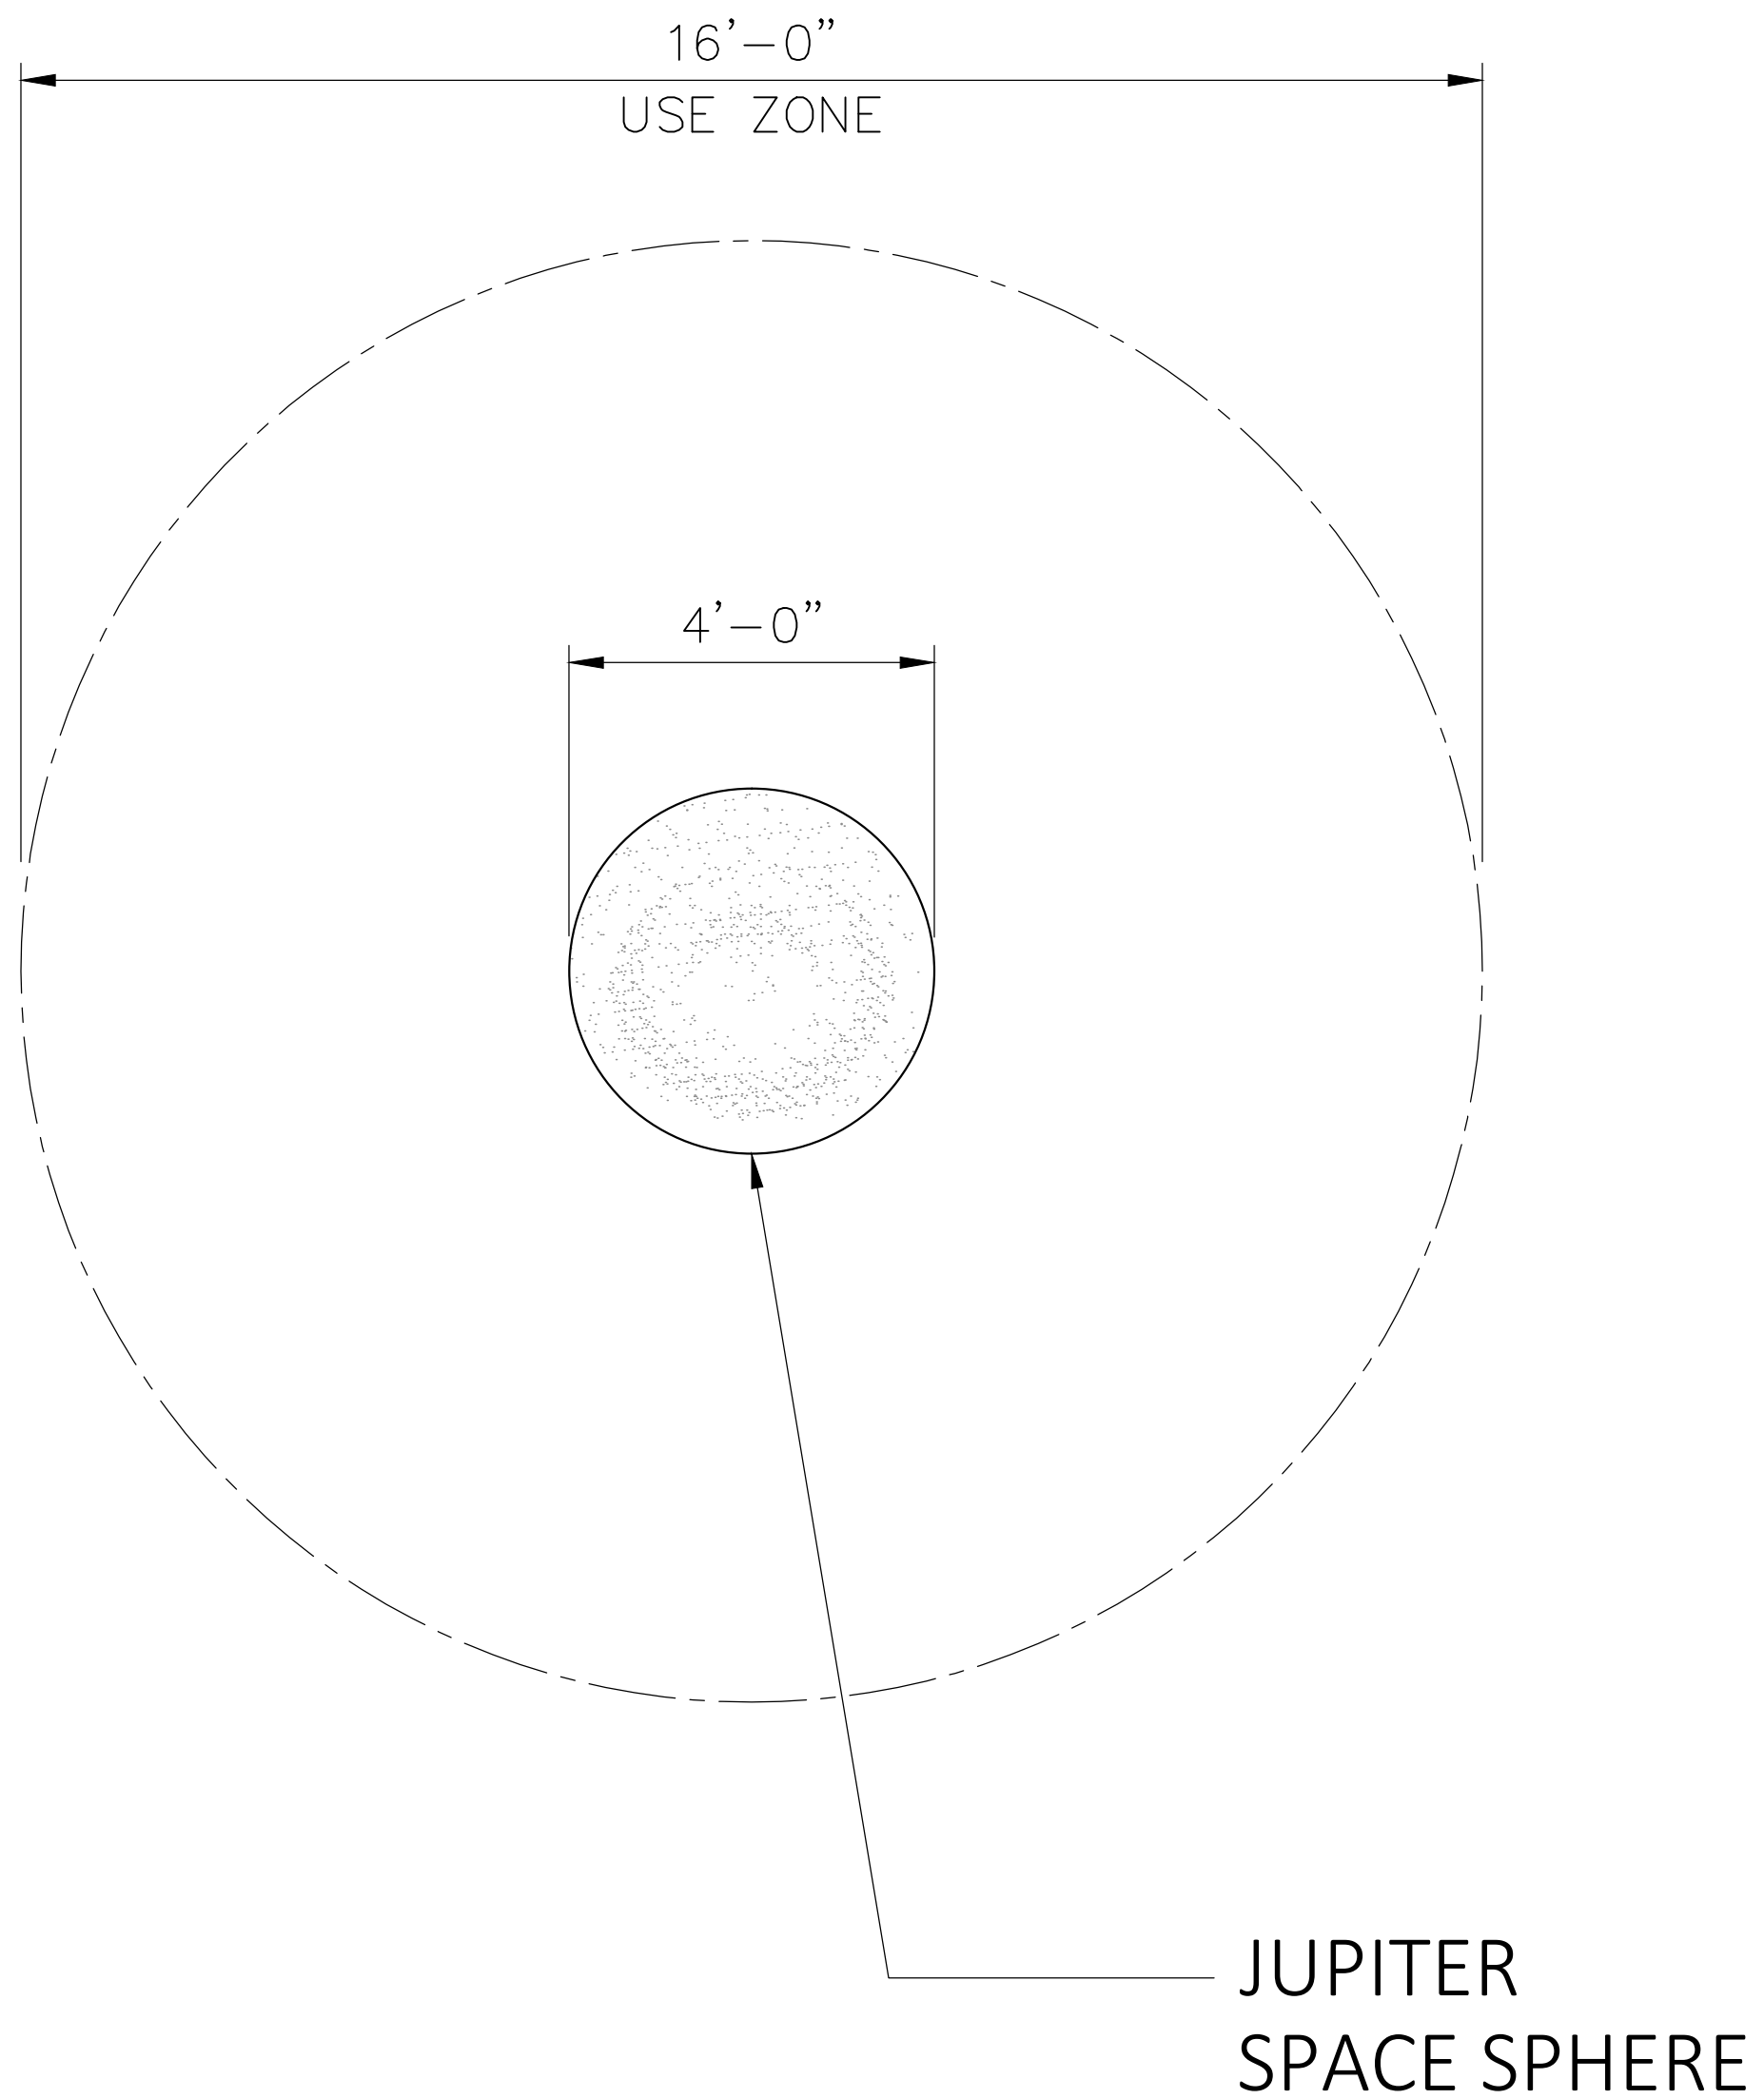

Age Range:
2 - 5 years

Dimensions:
48"D x 24"H

Use Zone:
16' D

Mounting Options:
Installation Details

Contact Us

Ordering from The 4 Kids is easy, initial consultation & quote is free. We can also provide you with design ideas and conceptual drawings. We want your whole experience with The 4 Kids to be smooth & rewarding.

4400 Oneal St. Greenville, TX 75401

903.454.9237

info@the4kids.com

www.the4kids.com

© 2014 The 4 Kids Inc. All rights reserved.

JUPITER SPACE SPHERE
48" X 48" X 24"

TOP VIEW

SCALE: 1/2" = 1'-0"