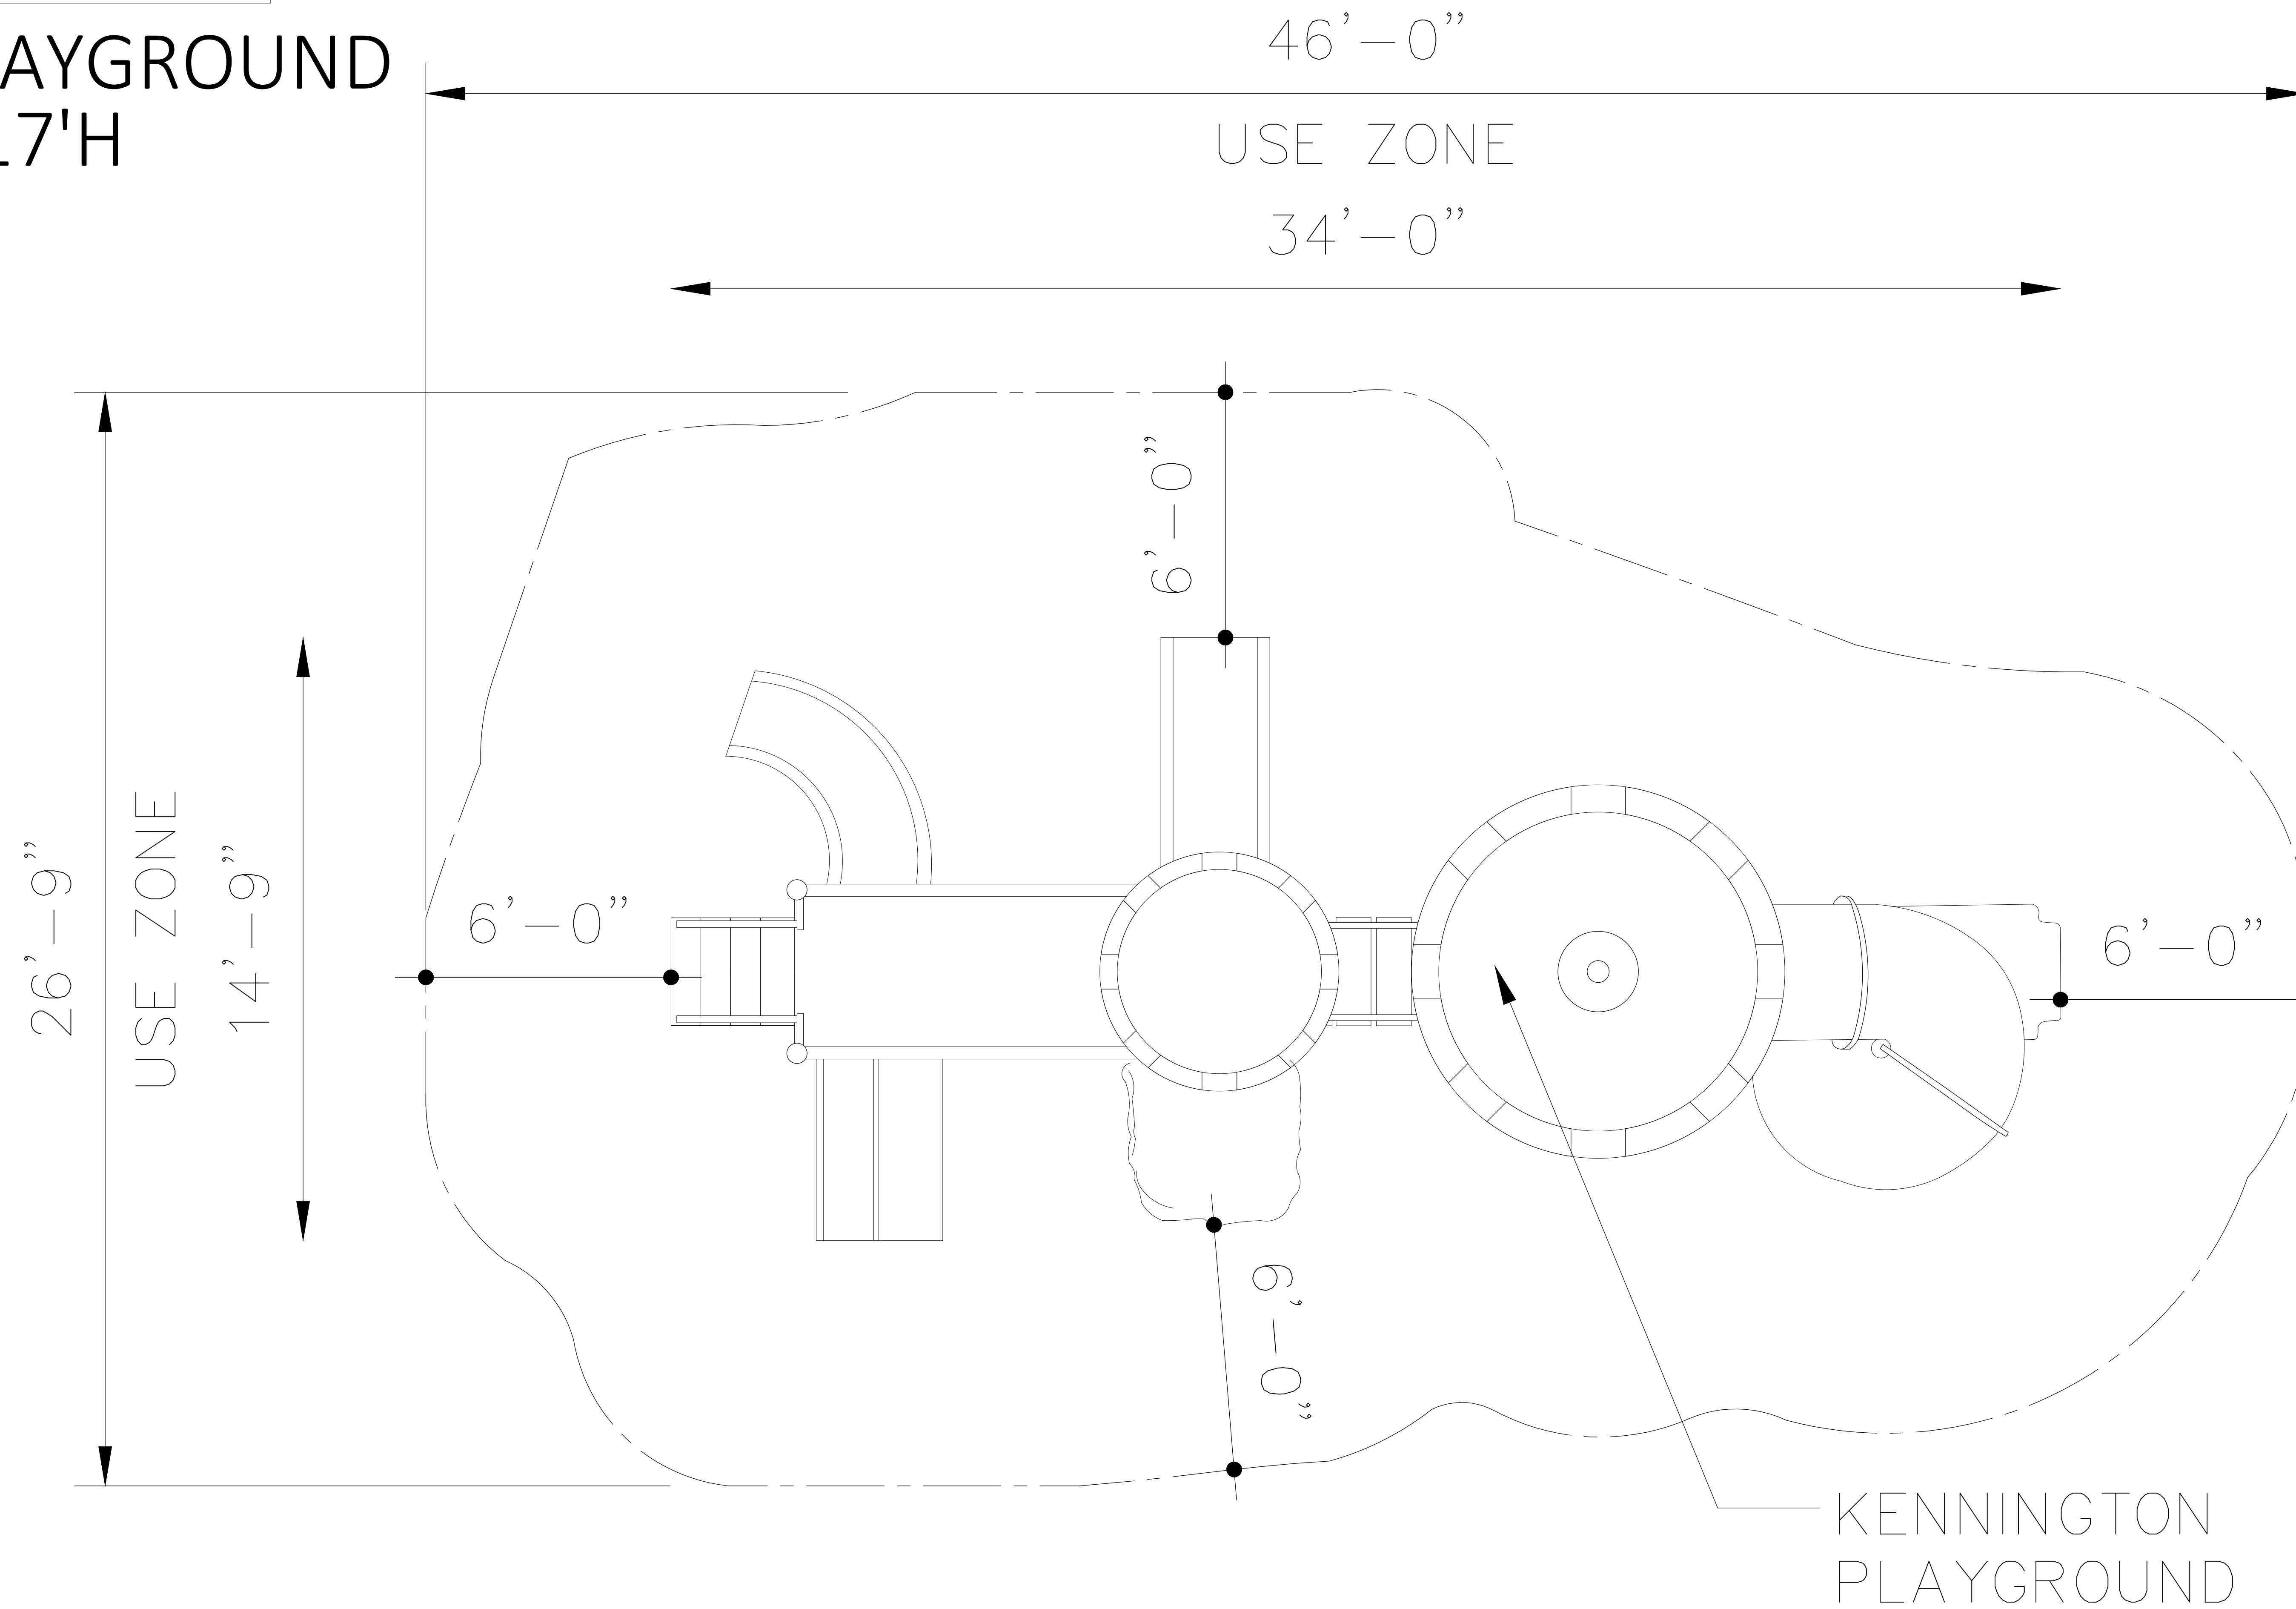

KENNINGTON PLAYGROUND
34'L x 14'9"W x 17'H