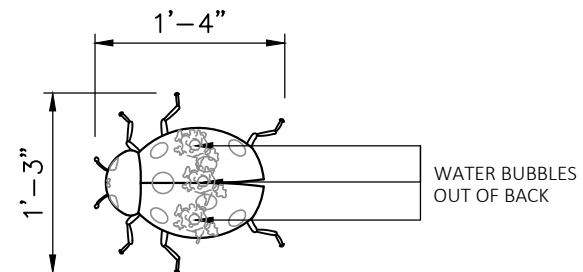

TOP VIEW

SCALE: 3/4" = 1'

NAME: BUBBLING LADY BUG SCULPTURE		ITEM CODE: INS102		REFERENCES: WATER SPRAY SCULPTURE		
CUSTOM THEMED PLAYGROUNDS 4400 ONEAL STREET, GREENVILLE, TX 75402 PHONE 903.454.9237 FAX 903.454.3642	TYPE DWG: FABRICATION		DRAWN BY: AS	DATE:		
	SCALE: AS SHOWN		DWG. SHEET: