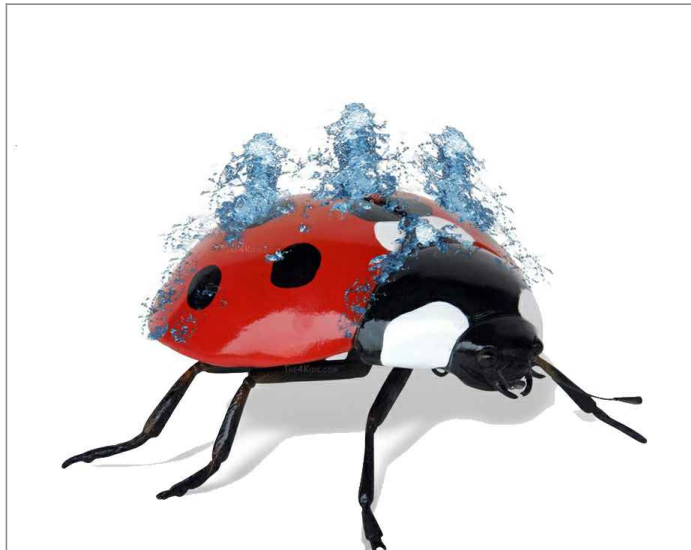

BUBBLING LADY BUG SCULPTURE

15.75" X 15" X 7.5"

PRODUCT VIEW

SCALE: NTS