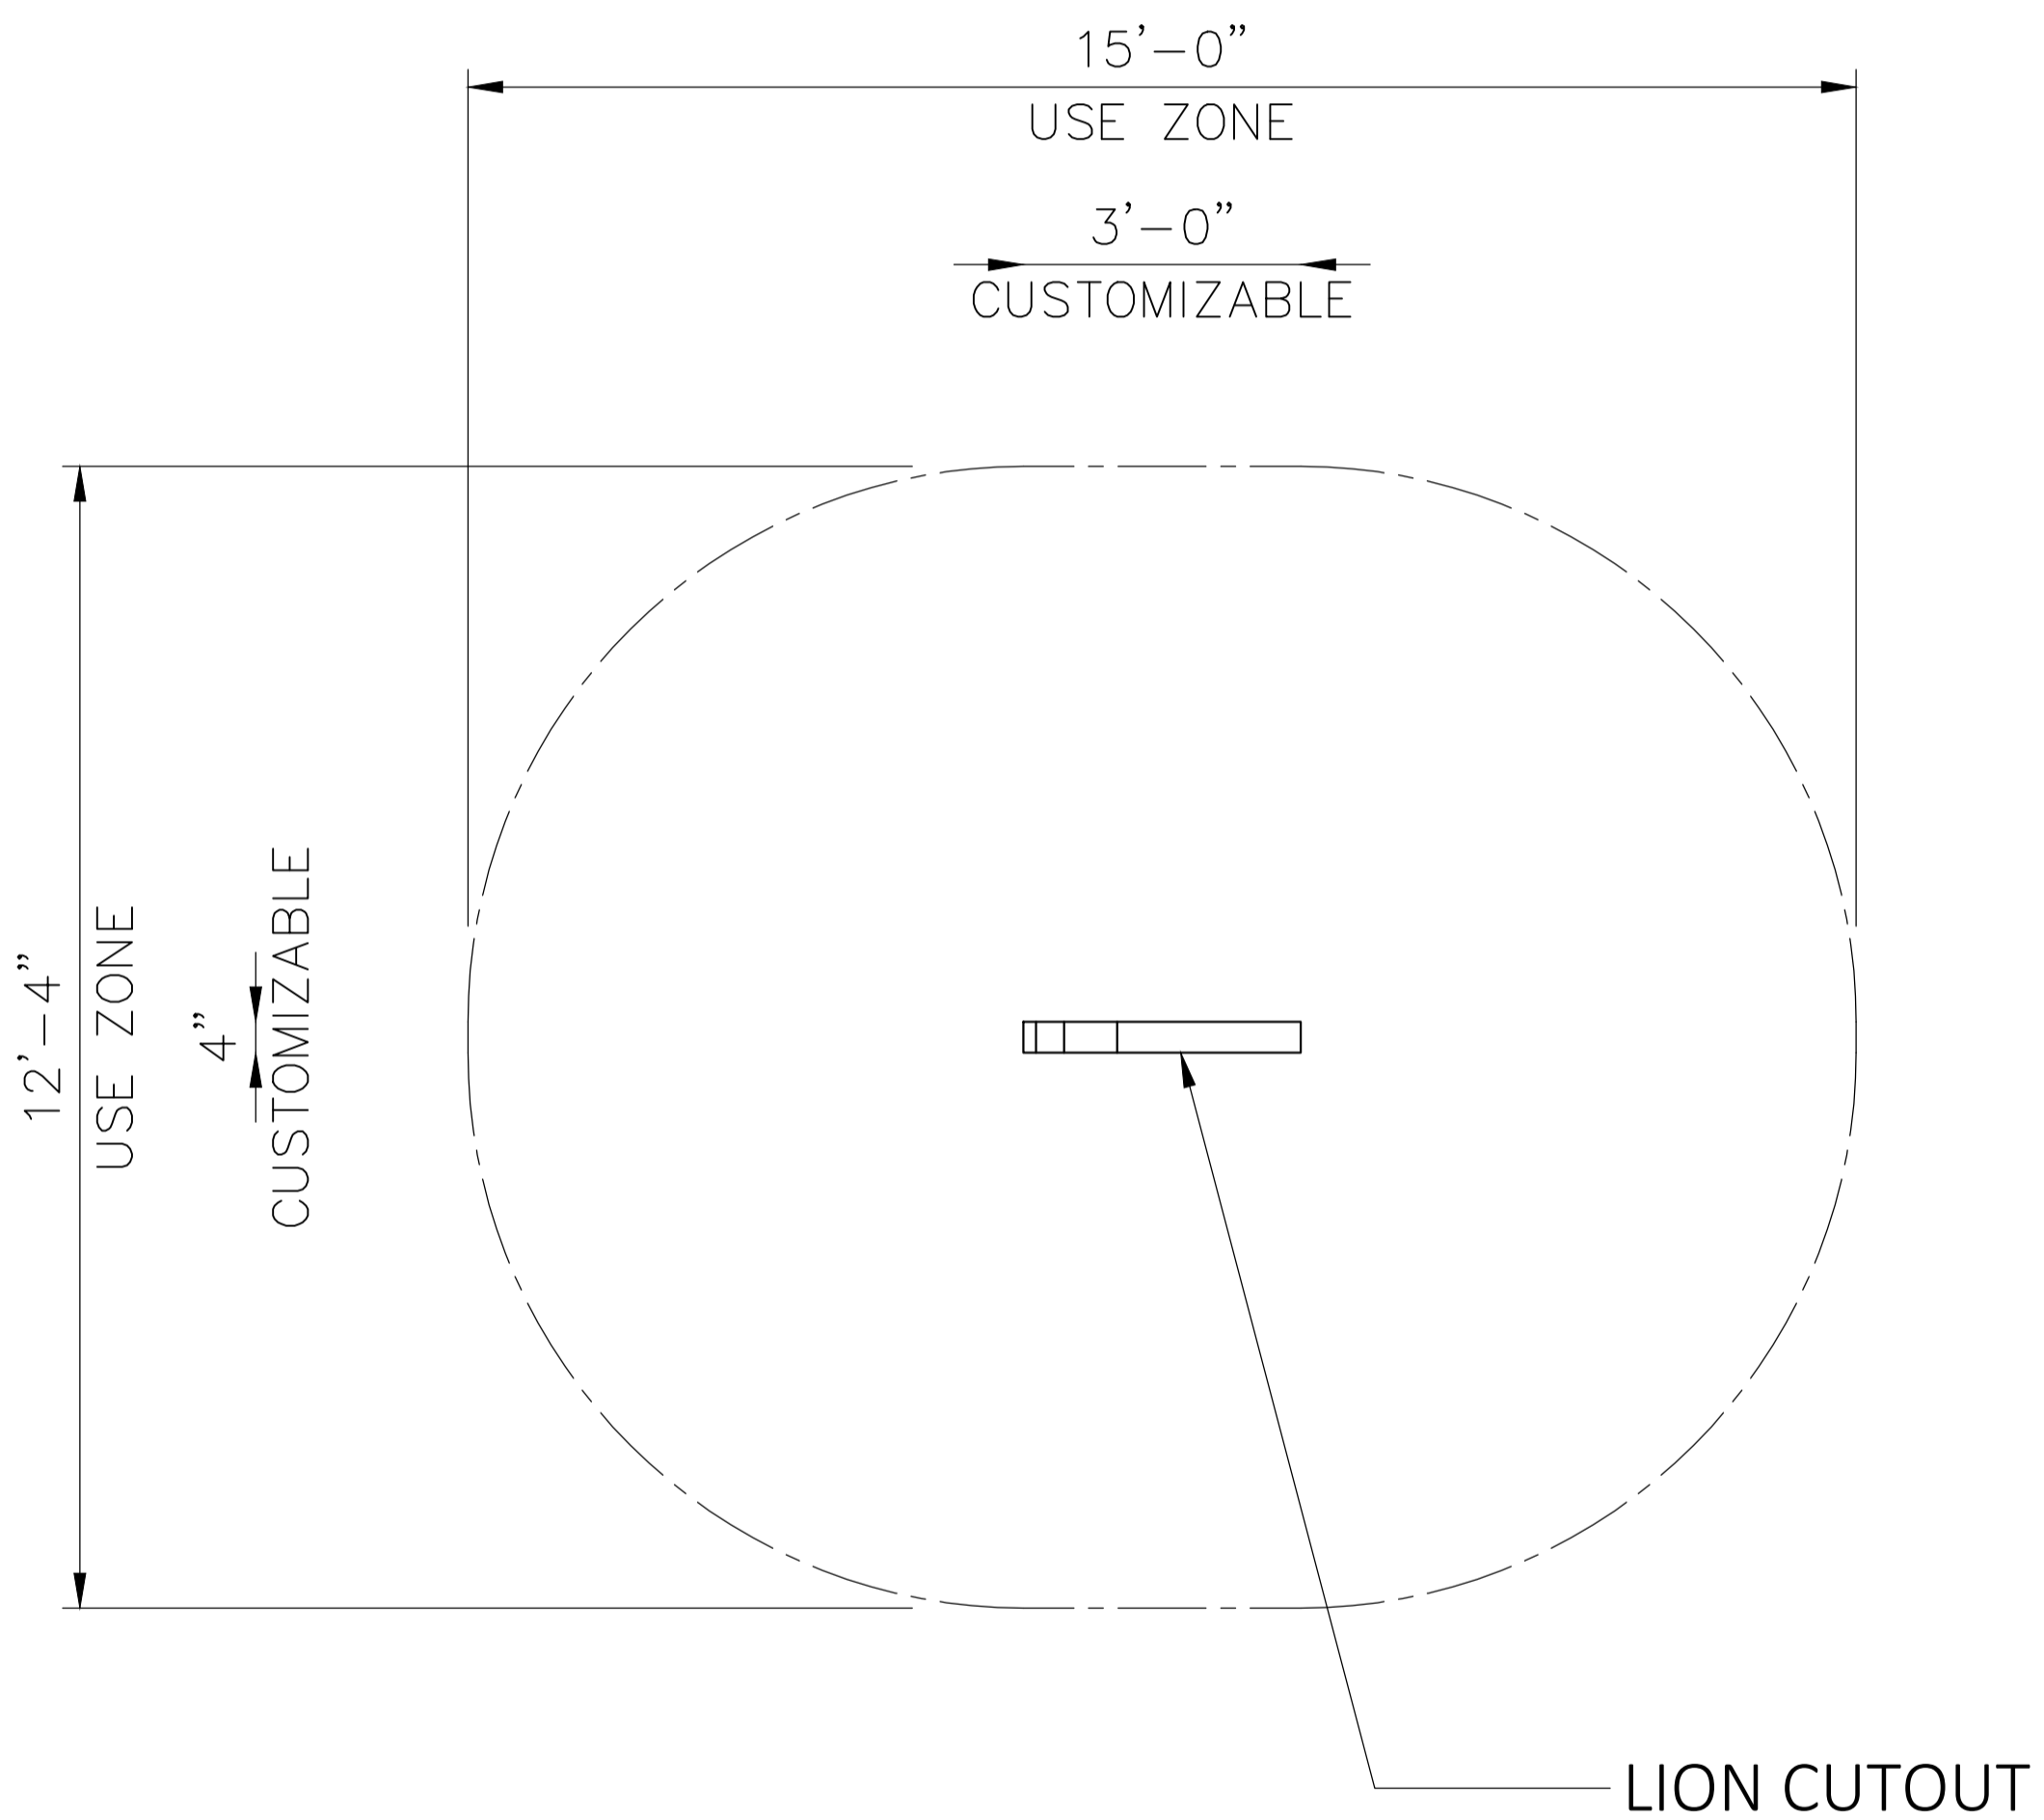

Specifications

Age Range:

2 - 5 years
5 - 12 years

Dimensions:

Fully Customizable

Use Zone:

N/A

Mounting Options:

4400 Oneal St. Greenville, TX 75401

903.454.9237

info@the4kids.com

www.the4kids.com

© 2014 The 4 Kids Inc. All rights reserved.

LION CUTOUT
FULLY CUSTOMIZABLE

TOP VIEW

SCALE: 1/2" = 1'-0"