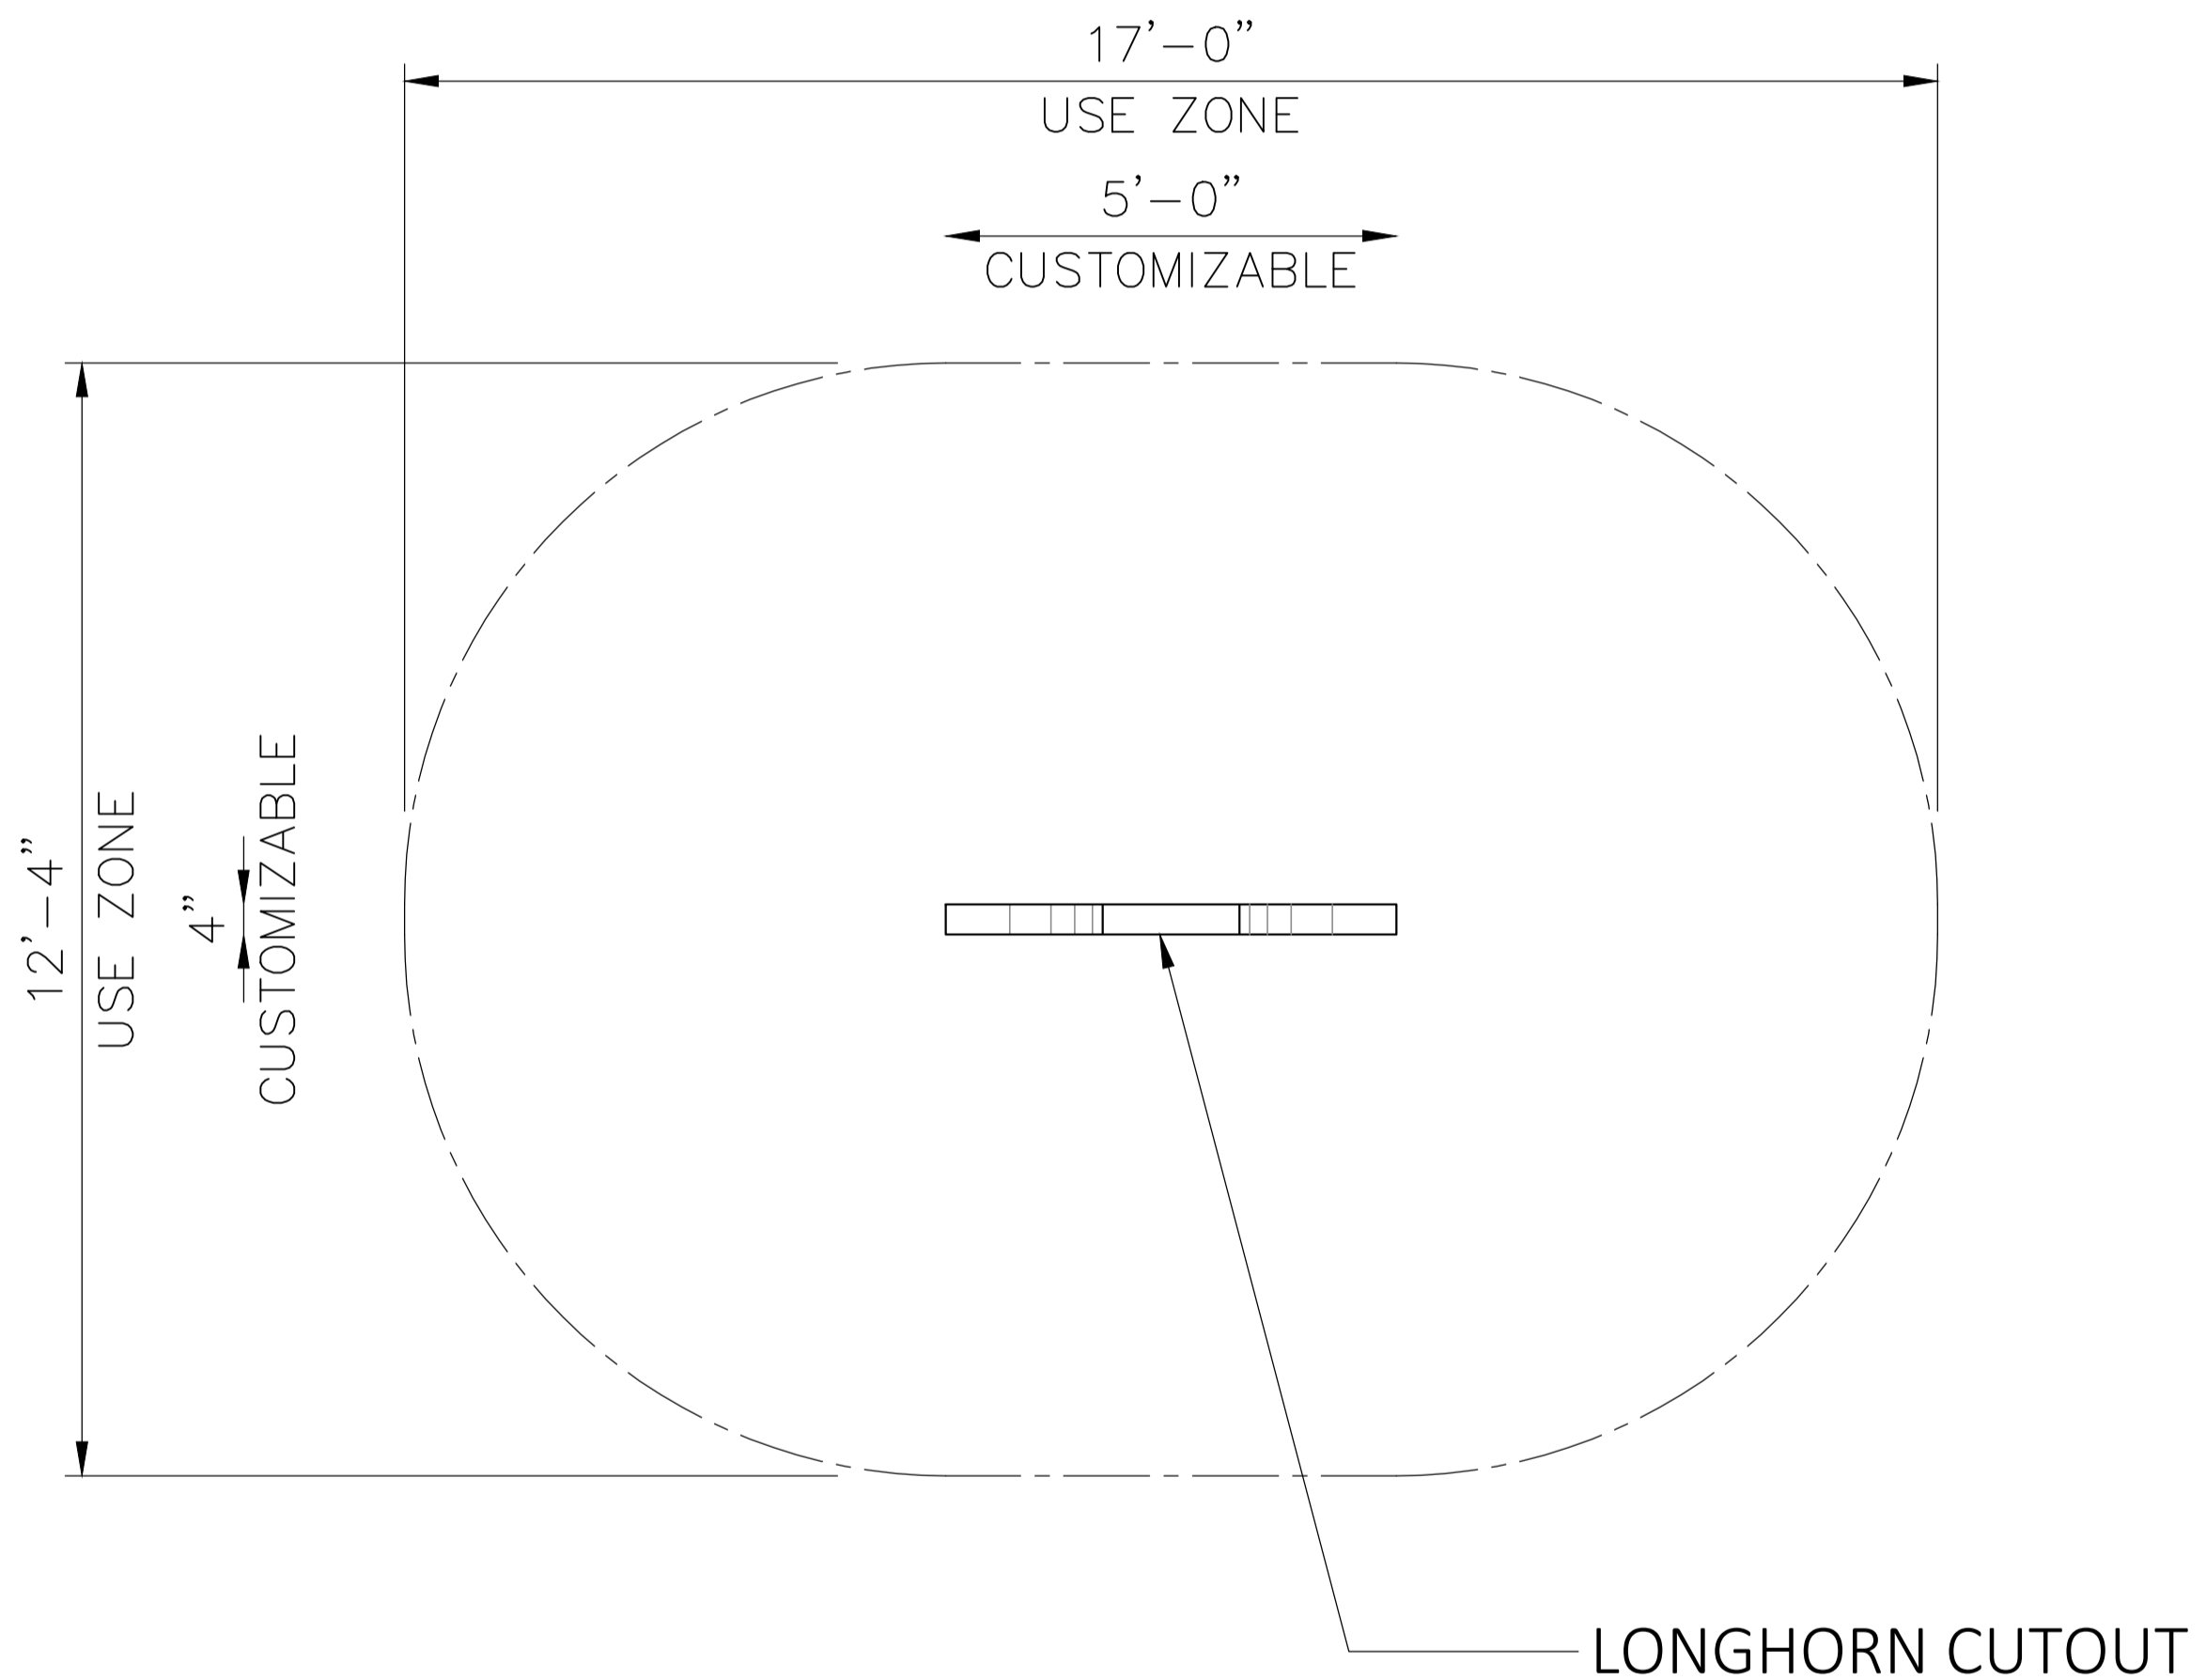

Specifications

Age Range:

2 - 5 years
5 - 12 years

Dimensions:

Fully Customizable

Use Zone:

N/A

Mounting Options:

4400 Oneal St. Greenville, TX 75401

903.454.9237

info@the4kids.com

www.the4kids.com

© 2014 The 4 Kids Inc. All rights reserved.

**LONGHORN CUTOUT
FULLY CUSTOMIZABLE**

TOP VIEW

SCALE: 1/2" = 1'-0"