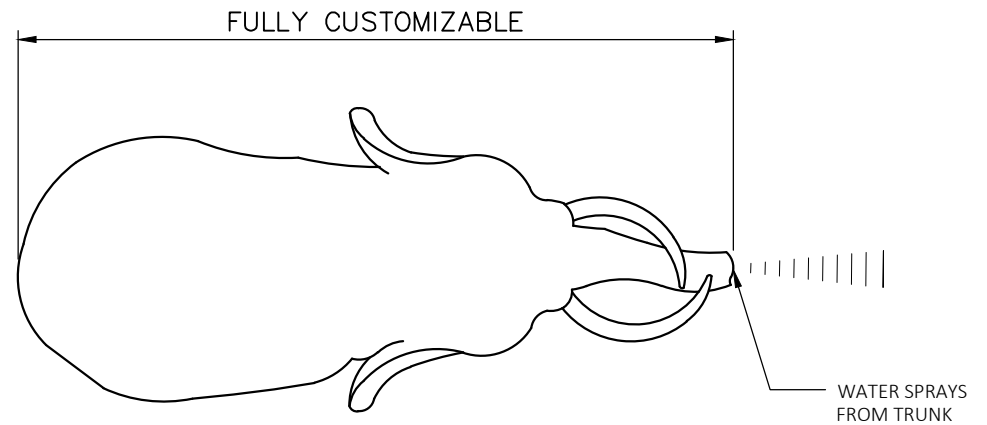

TOP VIEW

SCALE: 3/4" = 1'

NAME: MAMMOTH SPRAY SCULPTURE		ITEM CODE: DIN114	REFERENCES: WATER SPRAY SCULPTURE	
CUSTOM THEMED PLAYGROUNDS 400 ONEAL STREET, GREENVILLE, TX 75402 PHONE 903.454.9237 FAX 903.454.3642	TYPE DWG: FABRICATION		DRAWN BY: AS	DATE:
	SCALE: AS SHOWN		DWG. SHEET: