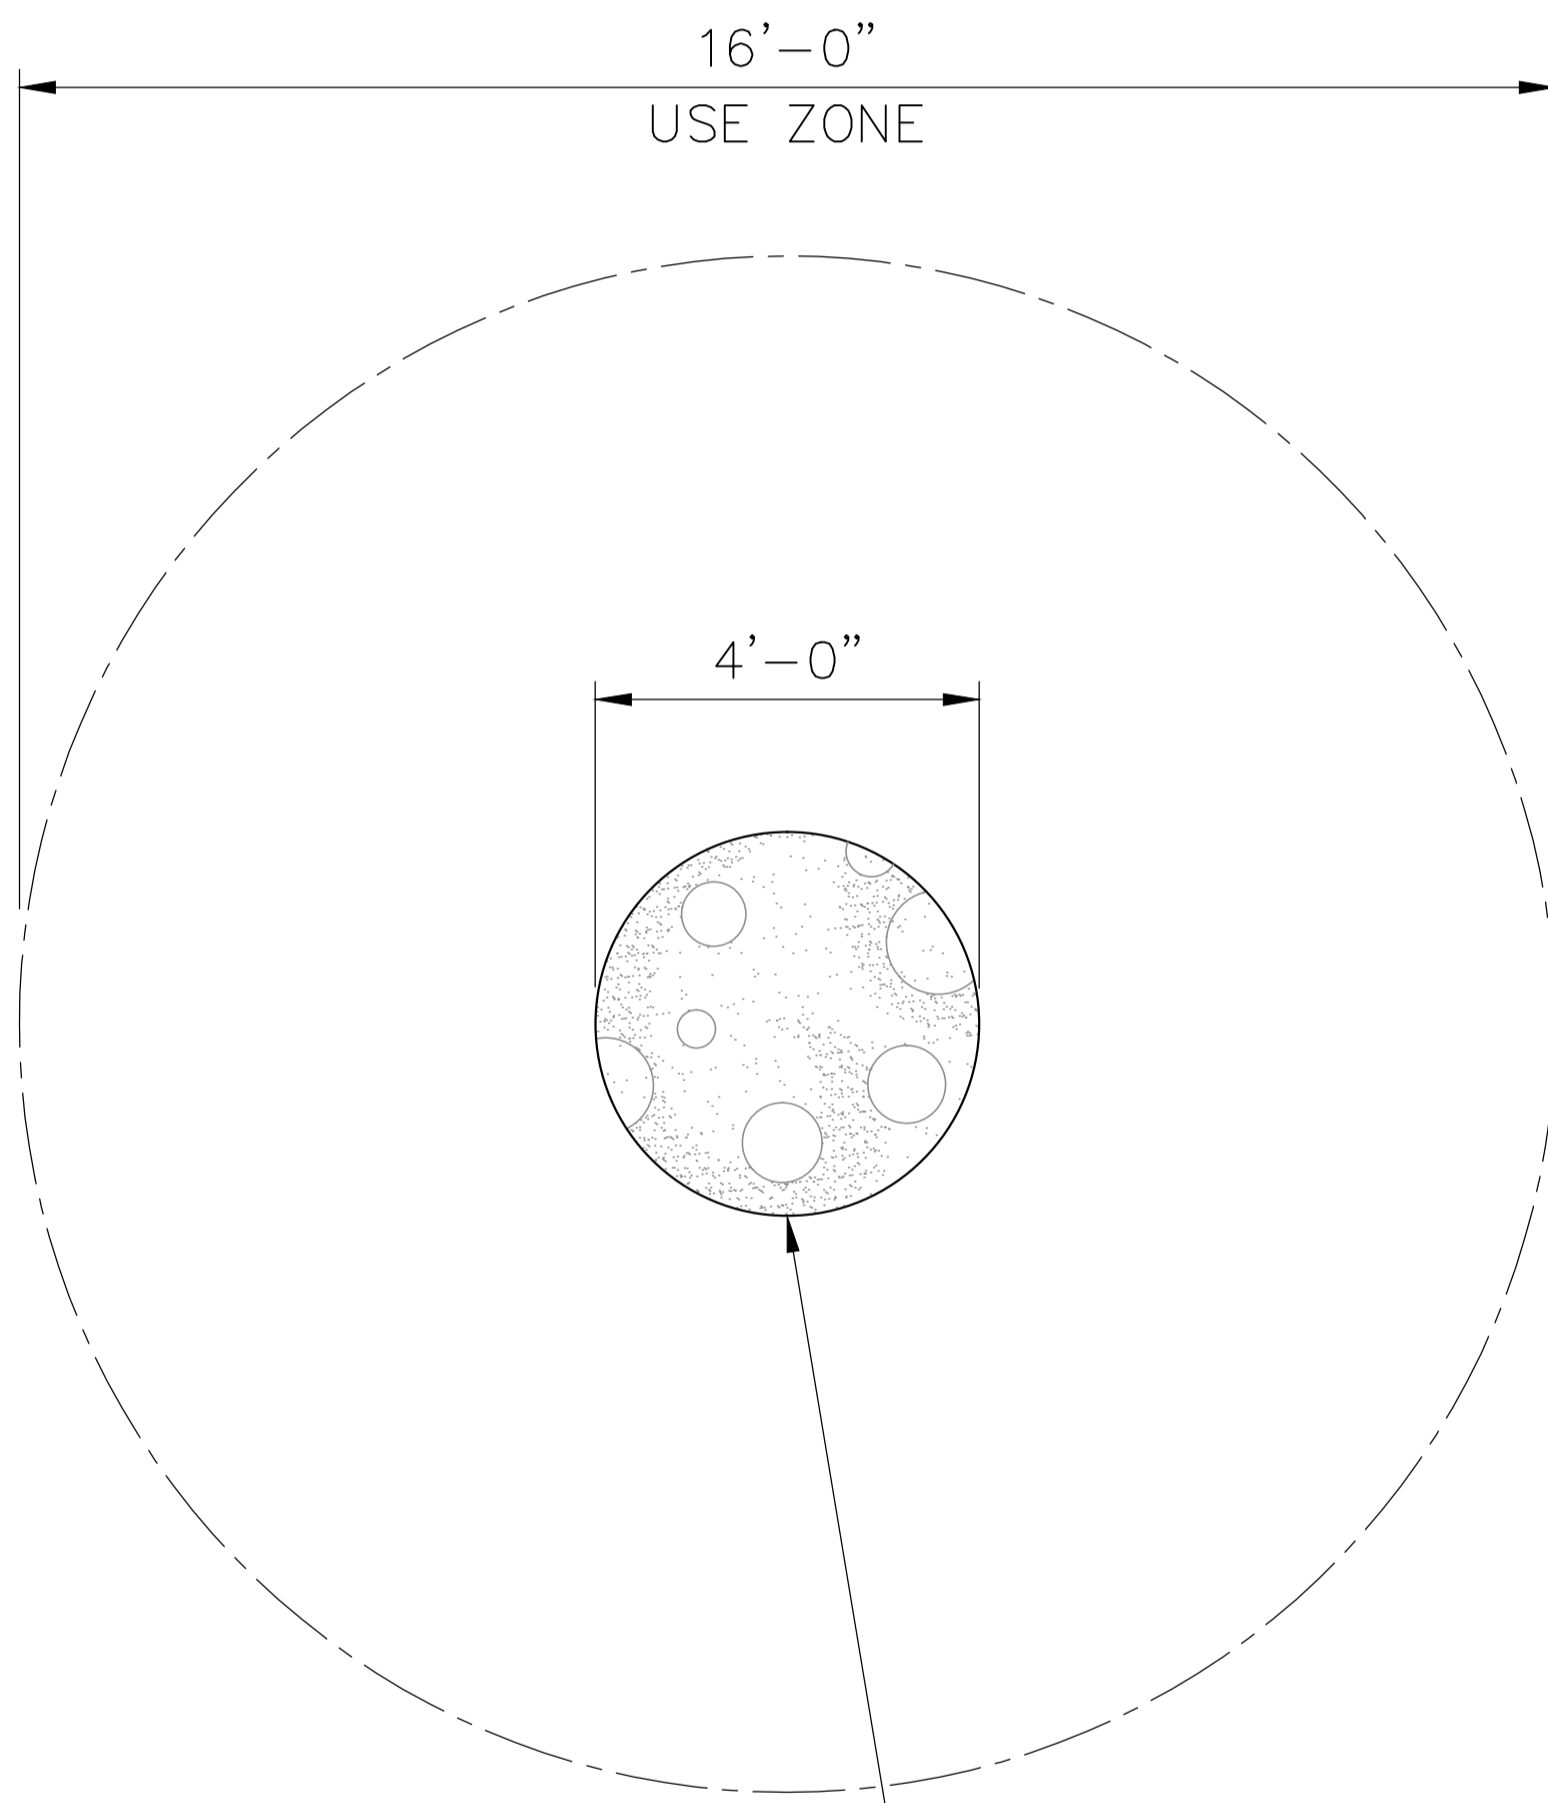

## Specifications

**Age Range:**  
2 - 5 years

**Dimensions:**  
48"D x 24"H

**Use Zone:**  
16'D

**Mounting Options:**  
Installation Details

4400 Oneal St. Greenville, TX 75401

903.454.9237

info@the4kids.com

www.the4kids.com

© 2014 The 4 Kids Inc. All rights reserved.

MARS SPACE SPHERE  
48" X 48" X 24"

MARS  
SPACE SPHERE

# TOP VIEW

SCALE: 1/2" = 1'-0"