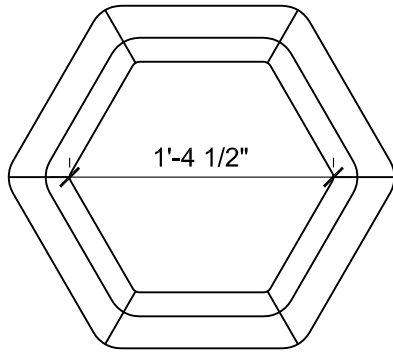

TOP VIEW

FRONT VIEW

SECTION A

Specifications

Age Range:
N/A

Dimensions:
24"L x 24"W x 18"H

Use Zone:
N/A

Mounting Options:
See Typical
Installation Details

SIZE CHART

NAME	HEIGHT	WIDTH
SBOP 145.1	1'-6"	2'-0"
SBOP 145.2	2'-0"	2'-8"
SBOP 145.3	2'-6"	3'-4"
SBOP 145.4	3'-0"	4'-0"
SBOP 145.5	3'-6"	4'-8"

Contact Us

Ordering from The 4 Kids is easy, initial consultation & quote is free. We can also provide you with design ideas and conceptual drawings. We want your whole experience with The 4 Kids to be smooth & rewarding.

4400 Oneal St. Greenville, TX 75401

903.454.9237

info@the4kids.com

www.the4kids.com

© 2014 The 4 Kids Inc. All rights reserved.

TOP VIEW
SCALE: 1"= 1'-0"

FRONT VIEW
SCALE: 1"= 1'-0"

SECTION A
SCALE: 1"= 1'-0"

SIZE CHART		
NAME	HEIGHT	WIDTH
SBOP 145.1	1'-6"	2'-0"
SBOP 145.2	2'-0"	2'-8"
SBOP 145.3	2'-6"	3'-4"
SBOP 145.4	3'-0"	4'-0"
SBOP 145.5	3'-6"	4'-8"

ALL RIGHTS RESERVED. THIS DRAWING IS PROPERTY OF THE 4 KIDS INC. AND MAY BE USED ONLY WHEN UTILIZING THE 4 KIDS PRODUCTS. THE 4 KIDS INC. GENERAL TERMS AND CONDITIONS APPLY AND ARE INCORPORATE HERE IN BY REFERENCE. THIS DETAIL MAY NOT APPLY TO ALL CONDITIONS AND CONSTRUCTION SITUATIONS.