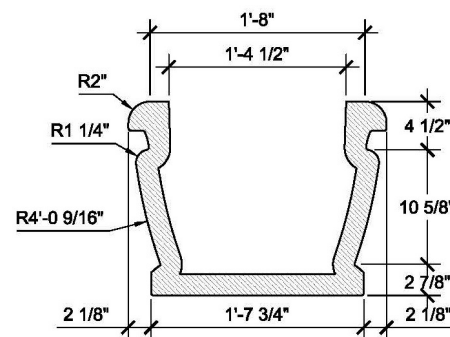

TOP VIEW

FRONT VIEW

SECTION A

Specifications

Age Range:
N/A

Dimensions:
24"L x 24"W x 18"H

Use Zone:
N/A

Mounting Options:
See Typical
Installation Details

SIZE CHART

NAME	HEIGHT	WIDTH
SBOP 145.1	1'-6"	2'-0"
SBOP 145.2	2'-0"	2'-8"
SBOP 145.3	2'-6"	3'-4"
SBOP 145.4	3'-0"	4'-0"
SBOP 145.5	3'-6"	4'-8"

Contact Us

Ordering from The 4 Kids is easy, initial consultation & quote is free. We can also provide you with design ideas and conceptual drawings. We want your whole experience with The 4 Kids to be smooth & rewarding.

SIZE CHART		
NAME	HEIGHT	WIDTH
SBOP 145.1	1'-6"	2'-0"
SBOP 145.2	2'-0"	2'-8"
SBOP 145.3	2'-6"	3'-4"
SBOP 145.4	3'-0"	4'-0"
SBOP 145.5	3'-6"	4'-8"

ALL RIGHTS RESERVED. THIS DRAWING IS PROPERTY OF THE 4 KIDS INC. AND MAY BE USED ONLY WHEN UTILIZING THE 4 KIDS PRODUCTS. THE 4 KIDS INC. GENERAL TERMS AND CONDITIONS APPLY AND ARE INCORPORATE HERE IN BY REFERENCE. THIS DETAIL MAY NOT APPLY TO ALL CONDITIONS AND CONSTRUCTION SITUATIONS.