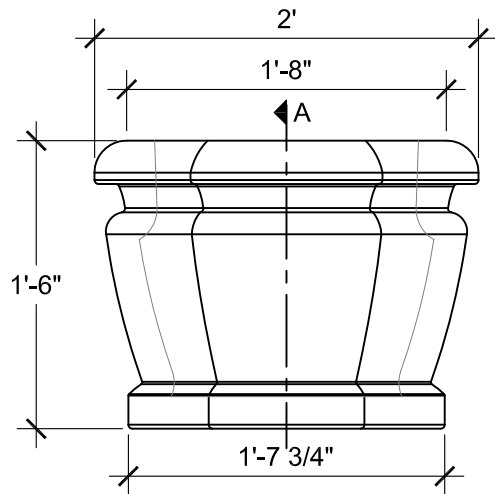

TOP VIEW

FRONT VIEW

SECTION A

Specifications

Age Range:
N/A

Dimensions:
24"L x 24"W x 18"H

Use Zone:
N/A

Mounting Options:
See Typical
Installation Details

SIZE CHART

NAME	HEIGHT	WIDTH
SBOP 145.1	1'-6"	2'-0"
SBOP 145.2	2'-0"	2'-8"
SBOP 145.3	2'-6"	3'-4"
SBOP 145.4	3'-0"	4'-0"
SBOP 145.5	3'-6"	4'-8"

Contact Us

Ordering from The 4 Kids is easy, initial consultation & quote is free. We can also provide you with design ideas and conceptual drawings. We want your whole experience with The 4 Kids to be smooth & rewarding.

4400 Oneal St. Greenville, TX 75401

903.454.9237

info@the4kids.com

www.the4kids.com

© 2014 The 4 Kids Inc. All rights reserved.

TOP VIEW
SCALE: 1"= 1'-0"

FRONT VIEW
SCALE: 1"= 1'-0"

SECTION A
SCALE: 1"= 1'-0"

SIZE CHART		
NAME	HEIGHT	WIDTH
SBOP 145.1	1'-6"	2'-0"
SBOP 145.2	2'-0"	2'-8"
SBOP 145.3	2'-6"	3'-4"
SBOP 145.4	3'-0"	4'-0"
SBOP 145.5	3'-6"	4'-8"

ALL RIGHTS RESERVED. THIS DRAWING IS PROPERTY OF THE 4 KIDS INC. AND MAY BE USED ONLY WHEN UTILIZING THE 4 KIDS PRODUCTS. THE 4 KIDS INC. GENERAL TERMS AND CONDITIONS APPLY AND ARE INCORPORATE HERE IN BY REFERENCE. THIS DETAIL MAY NOT APPLY TO ALL CONDITIONS AND CONSTRUCTION SITUATIONS.