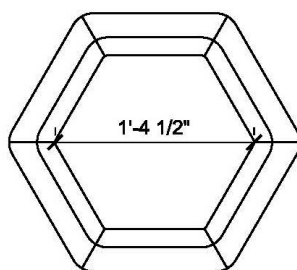

TOP VIEW

FRONT VIEW

SECTION A

Specifications

Age Range:
N/A

Dimensions:
24"L x 24"W x 18"H

Use Zone:
N/A

Mounting Options:
See Typical
Installation Details

SIZE CHART

NAME	HEIGHT	WIDTH
SBOP 145.1	1'-6"	2'-0"
SBOP 145.2	2'-0"	2'-8"
SBOP 145.3	2'-6"	3'-4"
SBOP 145.4	3'-0"	4'-0"
SBOP 145.5	3'-6"	4'-8"

Contact Us

Ordering from The 4 Kids is easy, initial consultation & quote is free. We can also provide you with design ideas and conceptual drawings. We want your whole experience with The 4 Kids to be smooth & rewarding.

SIZE CHART		
NAME	HEIGHT	WIDTH
SBOP 145.1	1'-6"	2'-0"
SBOP 145.2	2'-0"	2'-8"
SBOP 145.3	2'-6"	3'-4"
SBOP 145.4	3'-0"	4'-0"
SBOP 145.5	3'-6"	4'-8"

ALL RIGHTS RESERVED. THIS DRAWING IS PROPERTY OF THE 4 KIDS INC. AND MAY BE USED ONLY WHEN UTILIZING THE 4 KIDS PRODUCTS. THE 4 KIDS INC. GENERAL TERMS AND CONDITIONS APPLY AND ARE INCORPORATE HERE IN BY REFERENCE. THIS DETAIL MAY NOT APPLY TO ALL CONDITIONS AND CONSTRUCTION SITUATIONS.