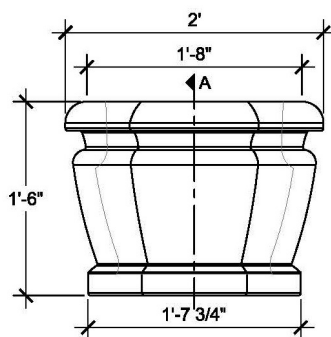

TOP VIEW

FRONT VIEW

SECTION A

Specifications

Age Range:
N/A

Dimensions:
24"L x 24"W x 18"H

Use Zone:
N/A

Mounting Options:
See Typical
Installation Details

SIZE CHART

NAME	HEIGHT	WIDTH
SBOP 145.1	1'-6"	2'-0"
SBOP 145.2	2'-0"	2'-8"
SBOP 145.3	2'-6"	3'-4"
SBOP 145.4	3'-0"	4'-0"
SBOP 145.5	3'-6"	4'-8"

Contact Us

Ordering from The 4 Kids is easy, initial consultation & quote is free. We can also provide you with design ideas and conceptual drawings. We want your whole experience with The 4 Kids to be smooth & rewarding.

SIZE CHART		
NAME	HEIGHT	WIDTH
SBOP 145.1	1'-6"	2'-0"
SBOP 145.2	2'-0"	2'-8"
SBOP 145.3	2'-6"	3'-4"
SBOP 145.4	3'-0"	4'-0"
SBOP 145.5	3'-6"	4'-8"

ALL RIGHTS RESERVED. THIS DRAWING IS PROPERTY OF THE 4 KIDS INC. AND MAY BE USED ONLY WHEN UTILIZING THE 4 KIDS PRODUCTS. THE 4 KIDS INC. GENERAL TERMS AND CONDITIONS APPLY AND ARE INCORPORATE HERE IN BY REFERENCE. THIS DETAIL MAY NOT APPLY TO ALL CONDITIONS AND CONSTRUCTION SITUATIONS.