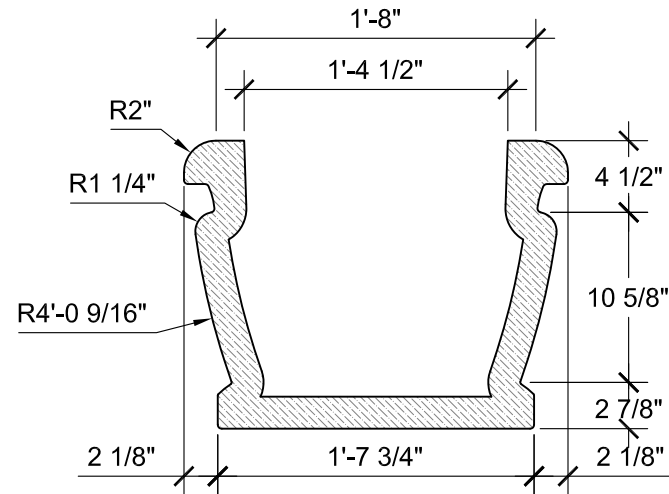

TOP VIEW

FRONT VIEW

SECTION A

Specifications

Age Range:
N/A

Dimensions:
24"L x 24"W x 18"H

Use Zone:
N/A

Mounting Options:
See Typical
Installation Details

SIZE CHART

NAME	HEIGHT	WIDTH
SBOP 145.1	1'-6"	2'-0"
SBOP 145.2	2'-0"	2'-8"
SBOP 145.3	2'-6"	3'-4"
SBOP 145.4	3'-0"	4'-0"
SBOP 145.5	3'-6"	4'-8"

Contact Us

Ordering from The 4 Kids is easy, initial consultation & quote is free. We can also provide you with design ideas and conceptual drawings. We want your whole experience with The 4 Kids to be smooth & rewarding.

4400 Oneal St. Greenville, TX 75401

903.454.9237

info@the4kids.com

www.the4kids.com

© 2014 The 4 Kids Inc. All rights reserved.

TOP VIEW
SCALE: 1"= 1'-0"

FRONT VIEW
SCALE: 1"= 1'-0"

SECTION A
SCALE: 1"= 1'-0"

SIZE CHART		
NAME	HEIGHT	WIDTH
SBOP 145.1	1'-6"	2'-0"
SBOP 145.2	2'-0"	2'-8"
SBOP 145.3	2'-6"	3'-4"
SBOP 145.4	3'-0"	4'-0"
SBOP 145.5	3'-6"	4'-8"

ALL RIGHTS RESERVED. THIS DRAWING IS PROPERTY OF THE 4 KIDS INC. AND MAY BE USED ONLY WHEN UTILIZING THE 4 KIDS PRODUCTS. THE 4 KIDS INC. GENERAL TERMS AND CONDITIONS APPLY AND ARE INCORPORATE HERE IN BY REFERENCE. THIS DETAIL MAY NOT APPLY TO ALL CONDITIONS AND CONSTRUCTION SITUATIONS.