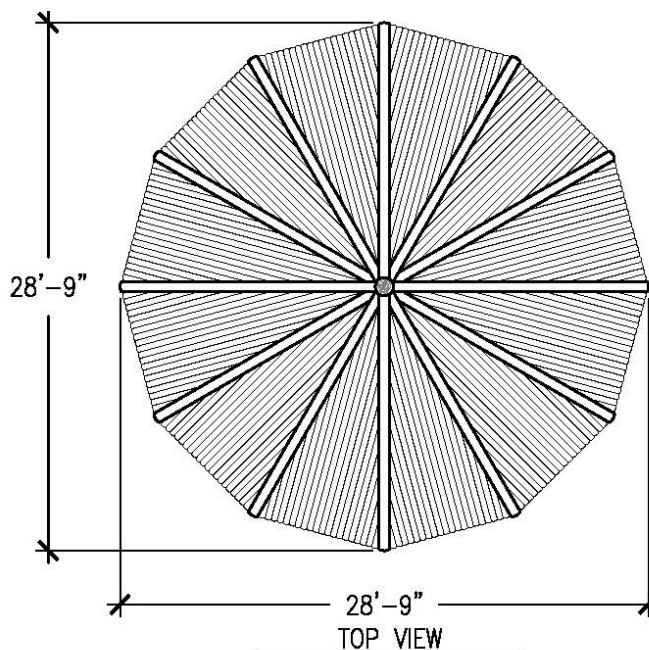

Specifications

Age Range:
N/A

Dimensions:
28'9" x 28'9" x 18'8.25"

Use Zone:
N/A

Mounting Options:
Installation Option 1
Installation Option 2