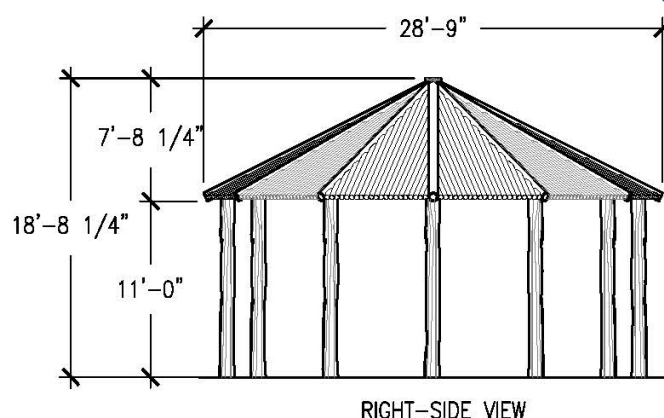

Key Features

- Customized for client needs
- A choice of five finishes
- Perfect in nature themed parks and playgrounds
- High safety standards, low maintenance

Specifications

Age Range:
N/A

Dimensions:
28'9" x 28'9" x 18'8.25"

4400 Oneal St. Greenville, TX 75401

903.454.9237

info@the4kids.com

www.the4kids.com

TOP VIEW
SCALE: 3/32" = 1'-0"

FRONT VIEW
SCALE: 3/32" = 1'-0"

RIGHT-SIDE VIEW
SCALE: 3/32" = 1'-0"

ALL RIGHTS RESERVED. THIS DRAWING IS PROPERTY OF THE 4 KIDS INC. AND MAY BE USED ONLY WHEN UTILIZING THE 4 KIDS PRODUCTS. THE 4 KIDS INC. GENERAL TERMS AND CONDITIONS APPLY AND ARE INCORPORATE HERE IN BY REFERENCE. THIS DETAIL MAY NOT APPLY TO ALL CONDITIONS AND CONSTRUCTION SITUATIONS.