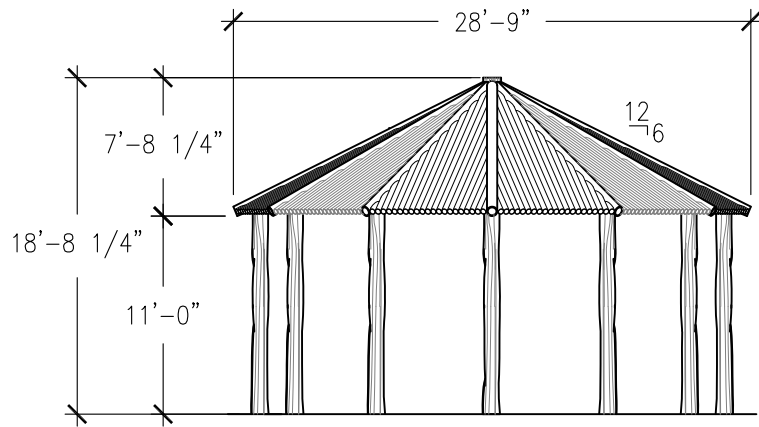

Key Features

- Customized for client needs
- A choice of five finishes
- Perfect in nature themed parks and playgrounds
- High safety standards, low maintenance

Specifications

Age Range:
N/A

Dimensions:
28'9" x 28'9" x 18'8.25"

4400 Oneal St. Greenville, TX 75401

903.454.9237

info@the4kids.com

www.the4kids.com

TOP VIEW
SCALE: 3/32" = 1'-0"

FRONT VIEW
SCALE: 3/32" = 1'-0"

RIGHT-SIDE VIEW
SCALE: 3/32" = 1'-0"

ALL RIGHTS RESERVED. THIS DRAWING IS PROPERTY OF THE 4 KIDS INC. AND MAY BE USED ONLY WHEN UTILIZING THE 4 KIDS PRODUCTS. THE 4 KIDS INC. GENERAL TERMS AND CONDITIONS APPLY AND ARE INCORPORATE HERE IN BY REFERENCE. THIS DETAIL MAY NOT APPLY TO ALL CONDITIONS AND CONSTRUCTION SITUATIONS.