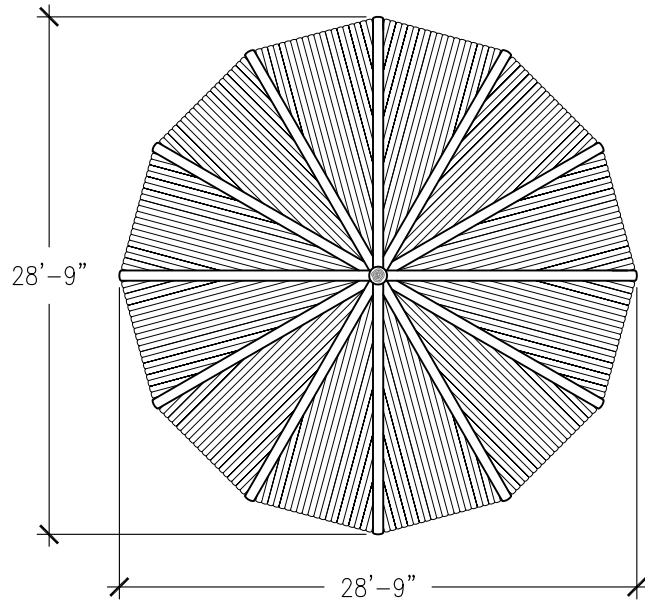

4400 Oneal St. Greenville, TX 75401

903.454.9237

info@the4kids.com

www.the4kids.com

TOP VIEW
SCALE: 3/32" = 1'-0"

FRONT VIEW
SCALE: 3/32" = 1'-0"

RIGHT-SIDE VIEW
SCALE: 3/32" = 1'-0"

ALL RIGHTS RESERVED. THIS DRAWING IS PROPERTY OF THE 4 KIDS INC. AND MAY BE USED ONLY WHEN UTILIZING THE 4 KIDS PRODUCTS. THE 4 KIDS INC. GENERAL TERMS AND CONDITIONS APPLY AND ARE INCORPORATE HERE IN BY REFERENCE. THIS DETAIL MAY NOT APPLY TO ALL CONDITIONS AND CONSTRUCTION SITUATIONS.