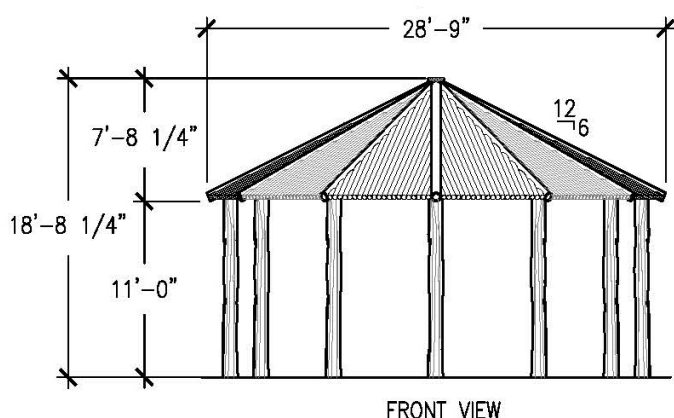

Key Features

- Customized for client needs
- A choice of five finishes
- Perfect in nature themed parks and playgrounds
- High safety standards, low maintenance

Specifications

Age Range:
N/A

Dimensions:
28'9" x 28'9" x 18'8.25"

4400 Oneal St. Greenville, TX 75401

903.454.9237

info@the4kids.com

www.the4kids.com

TOP VIEW
SCALE: 3/32" = 1'-0"

FRONT VIEW
SCALE: 3/32" = 1'-0"

RIGHT-SIDE VIEW
SCALE: 3/32" = 1'-0"

ALL RIGHTS RESERVED. THIS DRAWING IS PROPERTY OF THE 4 KIDS INC. AND MAY BE USED ONLY WHEN UTILIZING THE 4 KIDS PRODUCTS. THE 4 KIDS INC. GENERAL TERMS AND CONDITIONS APPLY AND ARE INCORPORATE HERE IN BY REFERENCE. THIS DETAIL MAY NOT APPLY TO ALL CONDITIONS AND CONSTRUCTION SITUATIONS.