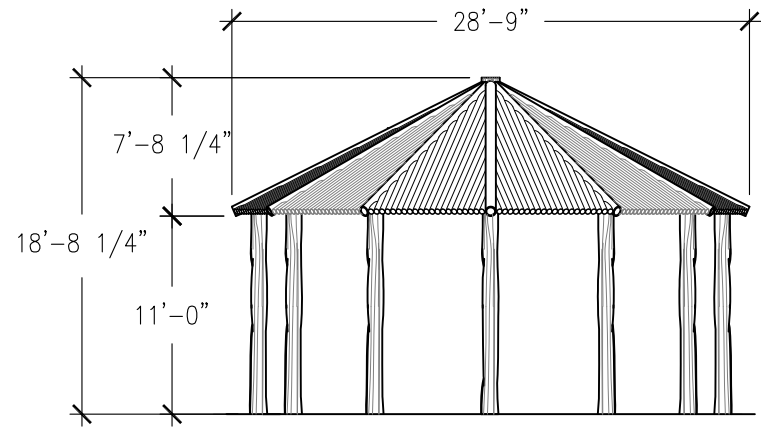

4400 Oneal St. Greenville, TX 75401

903.454.9237

info@the4kids.com

www.the4kids.com

TOP VIEW
SCALE: 3/32" = 1'-0"

FRONT VIEW
SCALE: 3/32" = 1'-0"

RIGHT-SIDE VIEW
SCALE: 3/32" = 1'-0"

ALL RIGHTS RESERVED. THIS DRAWING IS PROPERTY OF THE 4 KIDS INC. AND MAY BE USED ONLY WHEN UTILIZING THE 4 KIDS PRODUCTS. THE 4 KIDS INC. GENERAL TERMS AND CONDITIONS APPLY AND ARE INCORPORATE HERE IN BY REFERENCE. THIS DETAIL MAY NOT APPLY TO ALL CONDITIONS AND CONSTRUCTION SITUATIONS.