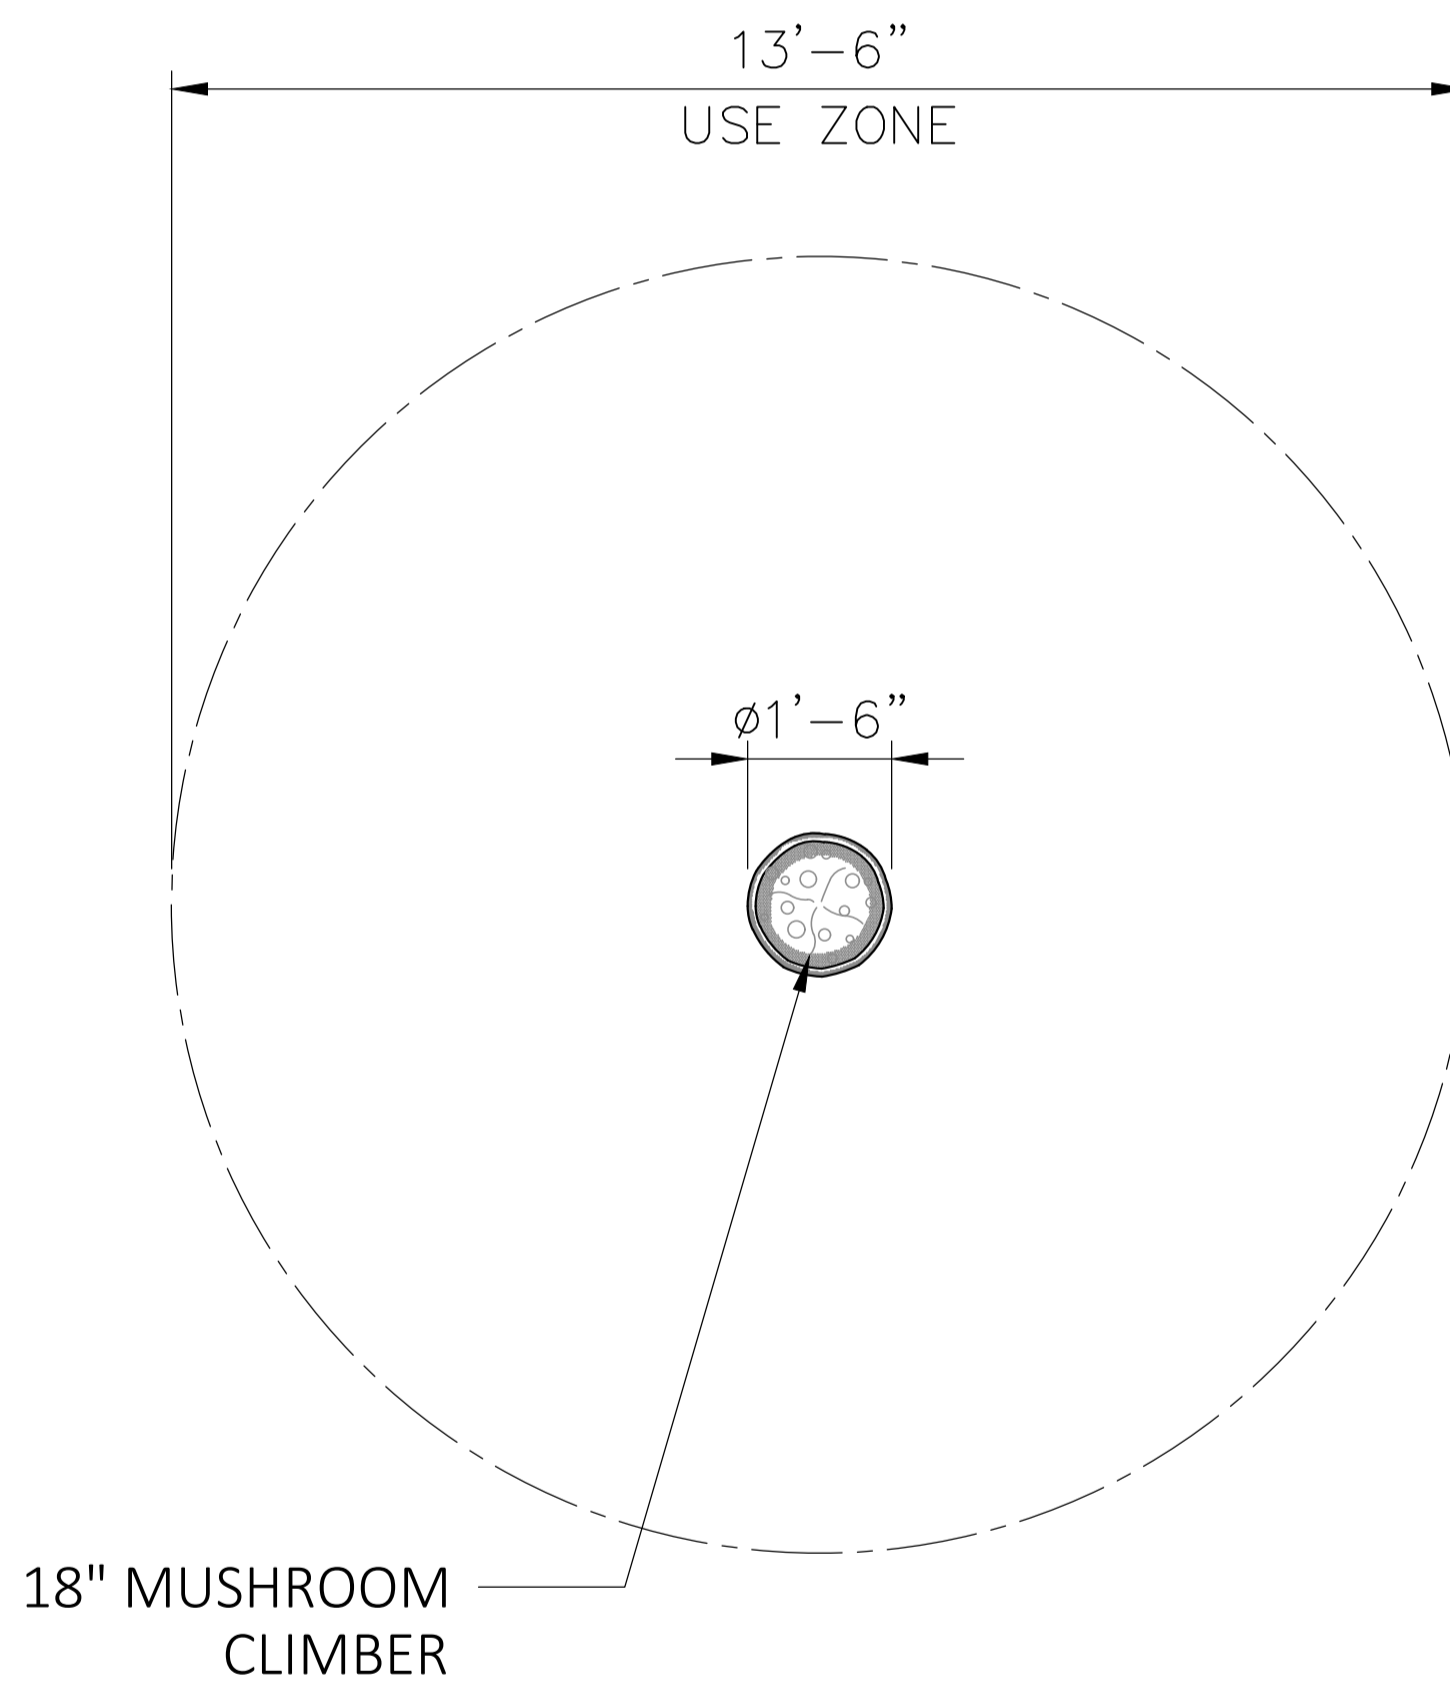

1'6"D x 12"H;

1'6"D x 1'6"H;

1'6"D x 2'H,

Fully Customizable

Use Zone:

17'6" x 17'6"

Mounting Options:

Installation Option 1

4400 Oneal St. Greenville, TX 75401

903.454.9237

info@the4kids.com

www.the4kids.com

© 2014 The 4 Kids Inc. All rights reserved.

MUSHROOM CLIMBER
18"D x 18"H

TOP VIEW

SCALE: 1/2" = 1'