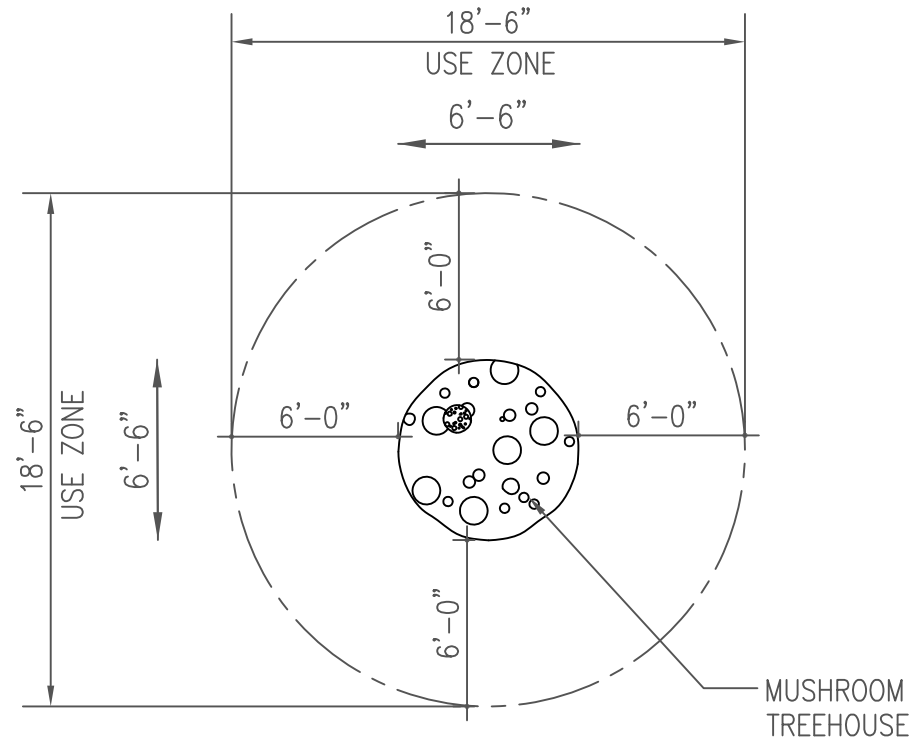

MUSHROOM HOUSE
6'-6" L X 6'-6" W X 6'-6" H

TOP VIEW
SCALE: 1/2" = 1'-0"