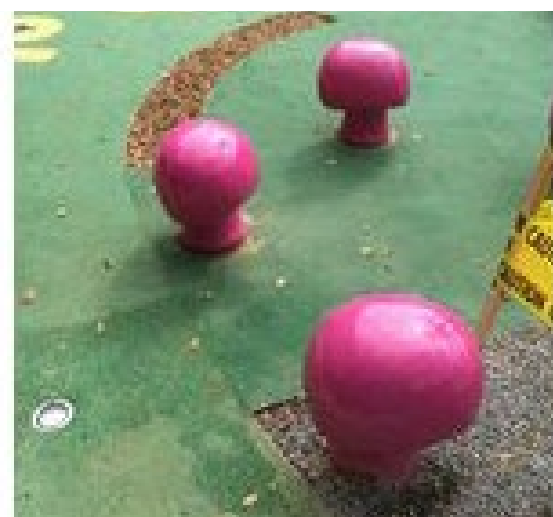

Mushroom Steppers

Mushroom Steppers 2

Mushroom Hut

Perfect for a themed park or playground plan, or simply as an awesome place for kids to meet, hide or dream up “let’s pretend” scenarios to their hearts’ content, The 4 Kids Mushroom Hut provides shade and shelter, fun and fantasy as part of a group or as an exciting stand alone play structure.