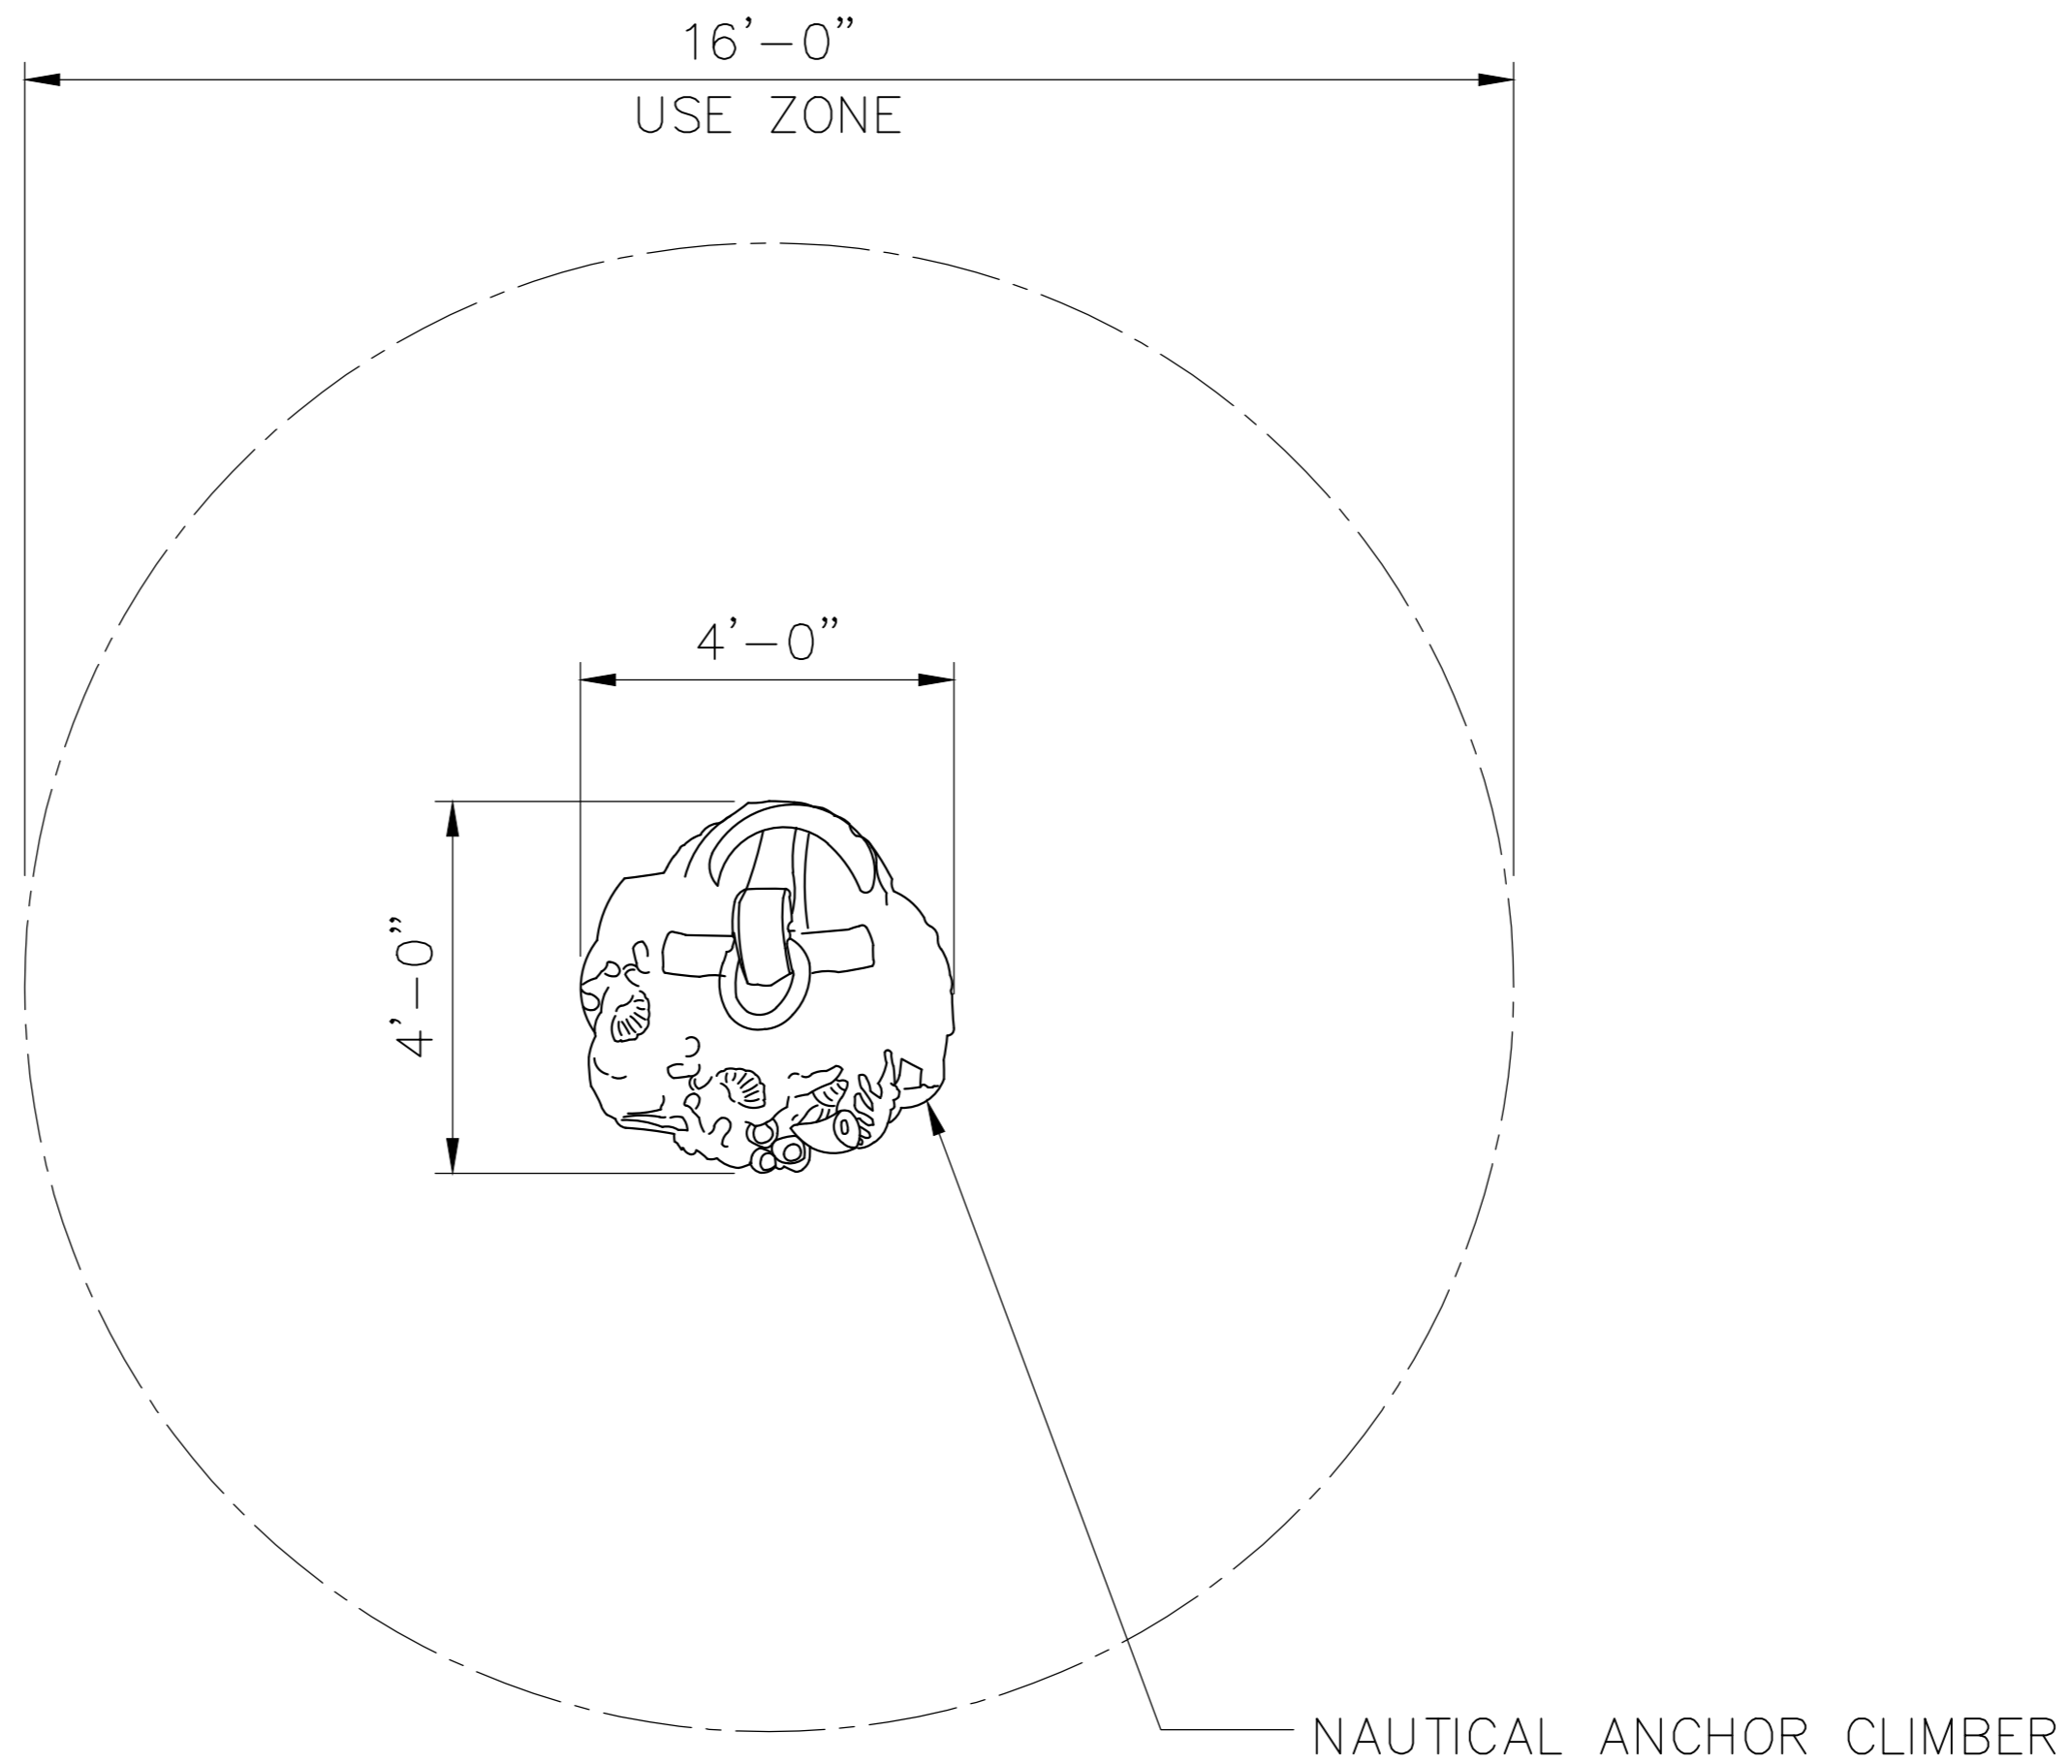

Nautical Anchor Climber

Deep sea diving is for the adventurous. Kids are natural born explorers. Add this aged, authentic looking Nautical Anchor Climber to your playground, and the adventure will begin. Kids would love to climb this as a stand-alone or as an access point to your sunken ship. Our team of artist put a lot of hard work and concentration into each piece. The details are outstanding, and so is the material. With glass fiber reinforced concrete, you don't have to worry about the actual age of this piece. GFRG is the smart-crete and can withstand most weather and the test of time. With little to no maintenance required, this anchor will last for many adventures. We'll be delighted to dive right into your project, so give us a call today to get started on your deep sea expedition.

N/A

Dimensions:

48" L x 48" W x 48" H

Play Area:

N/A

Mounting Options:

See Typical
Installation Details

Contact Us

4400 Oneal St. Greenville, TX 75401

903.454.9237

info@the4kids.com

www.the4kids.com

© 2014 The 4 Kids Inc. All rights reserved.

NAUTICAL ANCHOR CLIMBER
48" X 48" X 48"

TOP VIEW

SCALE: 1/2" = 1'-0"