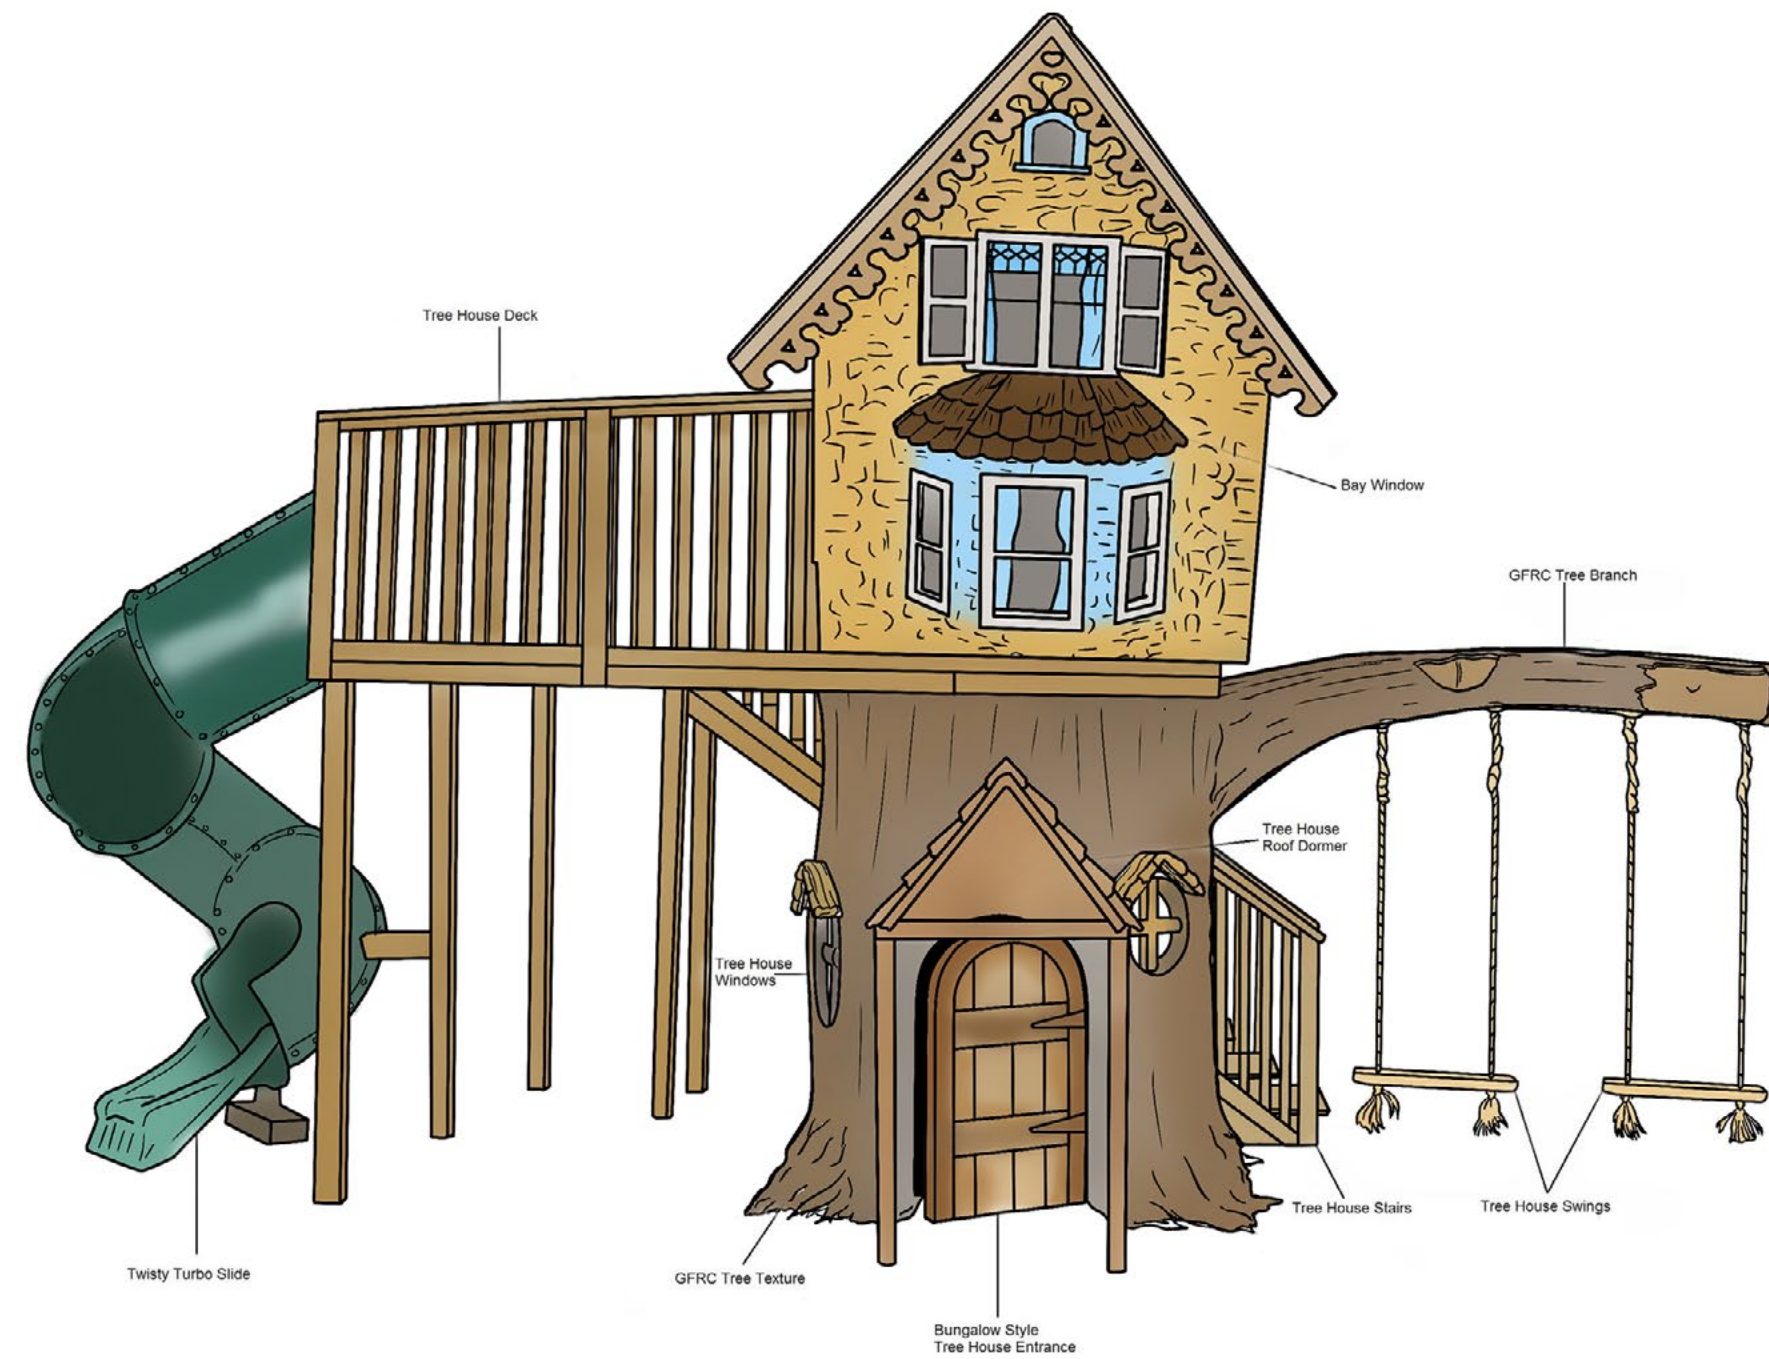

# Accessories and Options

Twisty Turbo Slide

Tree House Stairs

GFRC Tree Branch

GFRC Tree Texture

# Nightingale Cottage Playhouse

A home away from home, Nightingale Cottage is a dream house for kids on the playground, offering an exciting setting to swing, slide, crawl and climb their way to adventure.