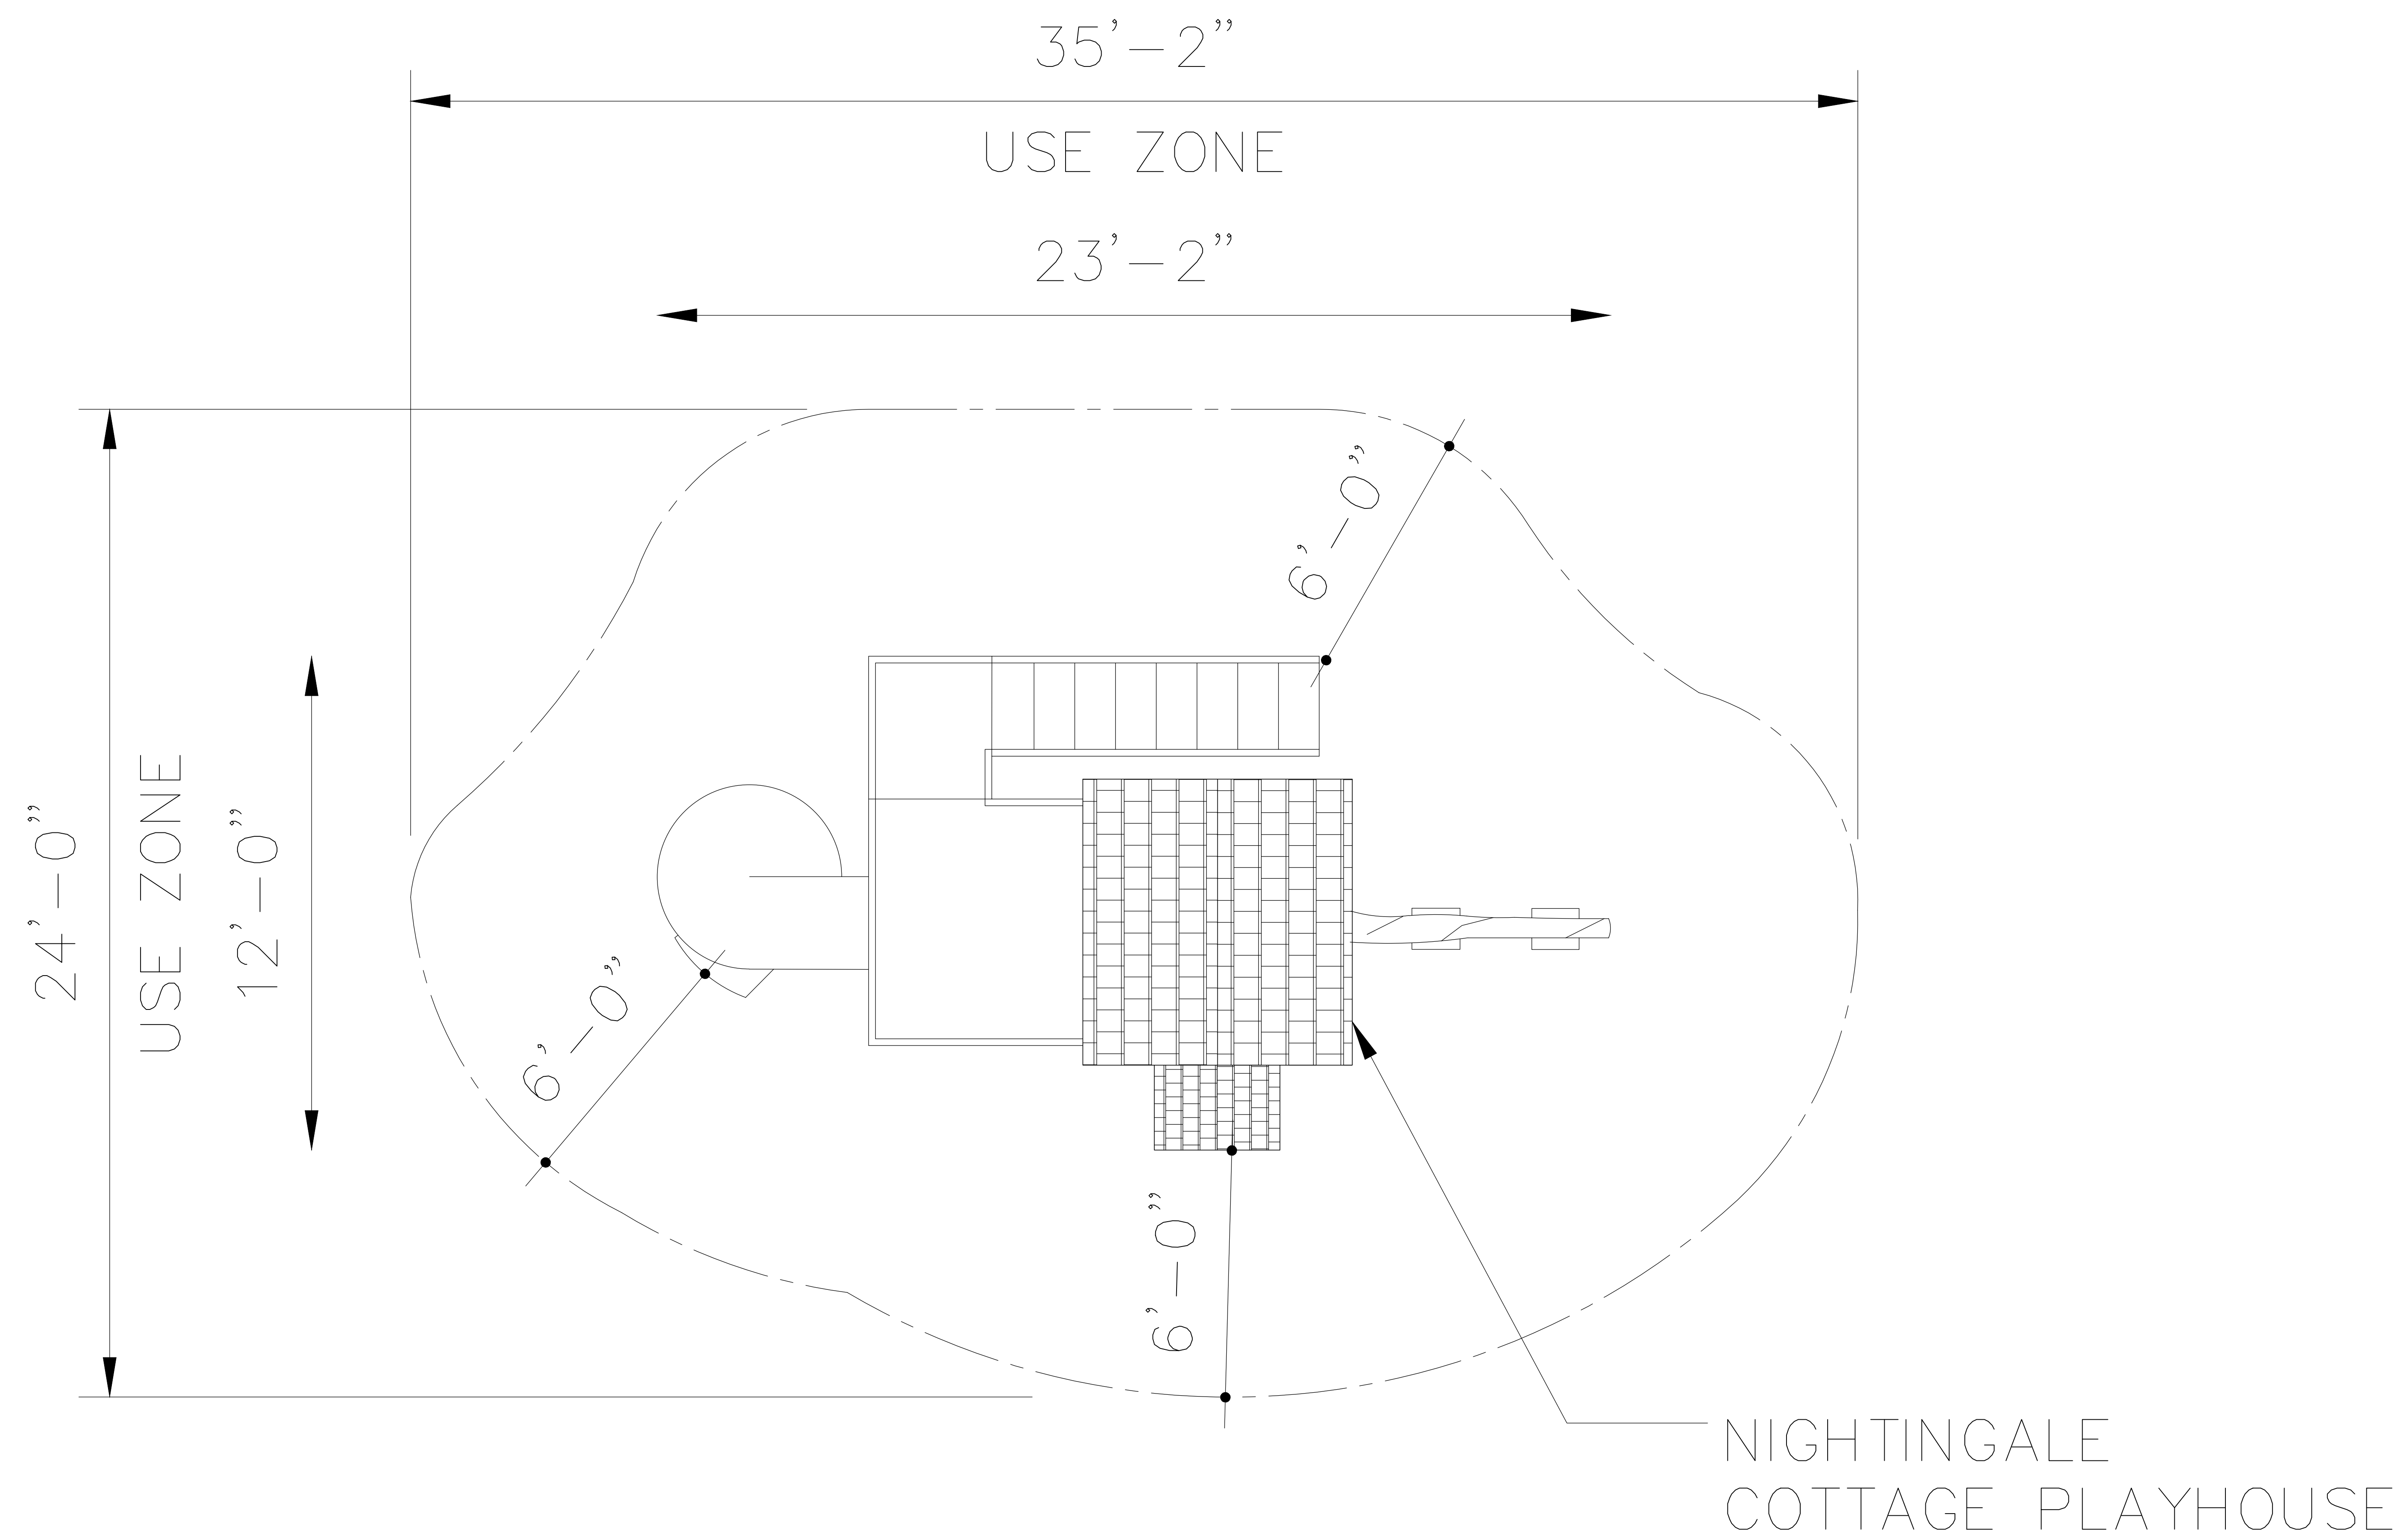

NIGHTINGALE COTTAGE PLAYHOUSE

23'2"L x 12'W x 12'H

TOP VIEW

SCALE: 1/2" = 1'

4400 Oneal St. • Greenville, Texas • 75401 • Phone: 903.454.9237 • Fax: 903.454.3642

E-mail: info@the4kids.com • Website: www.the4kids.com