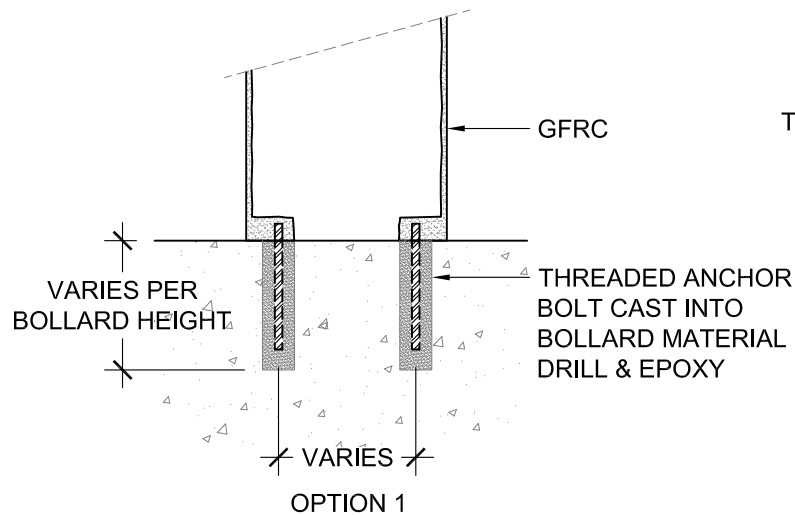

ALL RIGHTS RESERVED. THIS DRAWING IS PROPERTY OF THE 4 KIDS INC. AND MAY BE USED ONLY WHEN UTILIZING THE 4 KIDS PRODUCTS. THE 4 KIDS INC. GENERAL TERMS AND CONDITIONS APPLY AND ARE INCORPORATE HERE IN BY REFERENCE. THIS DETAIL MAY NOT APPLY TO ALL CONDITIONS AND CONSTRUCTION SITUATIONS.

CUSTOM THEMED PLAYGROUNDS

4400 ONEAL STREET, GREENVILLE, TX 75401 PHONE 903.454.9237 FAX 903.454.3642

TITLE: BOLLARD

TYPE DWG: MOUNTING

SCALE: AS NOTED

DWG. SHEET: **SBSP-M1**