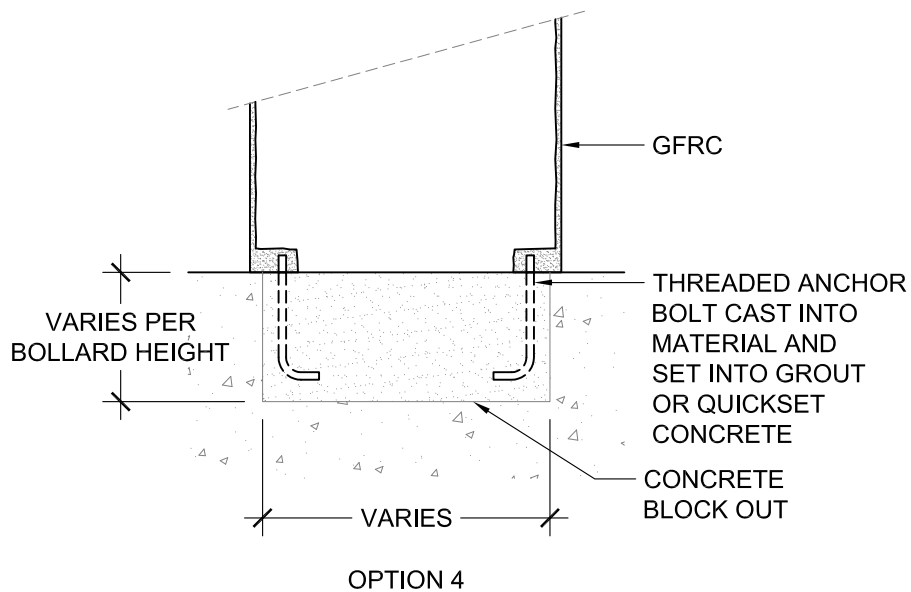

ALL RIGHTS RESERVED. THIS DRAWING IS PROPERTY OF THE 4 KIDS INC. AND MAY BE USED ONLY WHEN UTILIZING THE 4 KIDS PRODUCTS. THE 4 KIDS INC. GENERAL TERMS AND CONDITIONS APPLY AND ARE INCORPORATE HERE IN BY REFERENCE. THIS DETAIL MAY NOT APPLY TO ALL CONDITIONS AND CONSTRUCTION SITUATIONS.

CUSTOM THEMED PLAYGROUNDS

4400 ONEAL STREET, GREENVILLE, TX 75401 PHONE 903.454.9237 FAX 903.454.3642

TITLE: BOLLARD

TYPE DWG: MOUNTING

SCALE: AS NOTED

DWG. SHEET: **SBSP-M1**