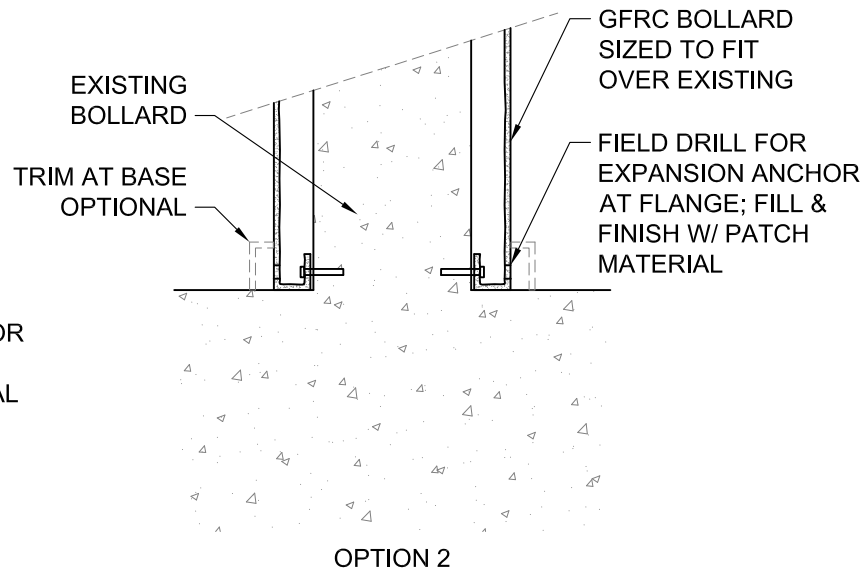

ALL RIGHTS RESERVED. THIS DRAWING IS PROPERTY OF THE 4 KIDS INC. AND MAY BE USED ONLY WHEN UTILIZING THE 4 KIDS PRODUCTS. THE 4 KIDS INC. GENERAL TERMS AND CONDITIONS APPLY AND ARE INCORPORATE HERE IN BY REFERENCE. THIS DETAIL MAY NOT APPLY TO ALL CONDITIONS AND CONSTRUCTION SITUATIONS.

CUSTOM THEMED PLAYGROUNDS

4400 ONEAL STREET, GREENVILLE, TX 75401 PHONE 903.454.9237 FAX 903.454.3642

TITLE: BOLLARD

TYPE DWG: MOUNTING

SCALE: AS NOTED

DWG. SHEET: **SBSP-M1**