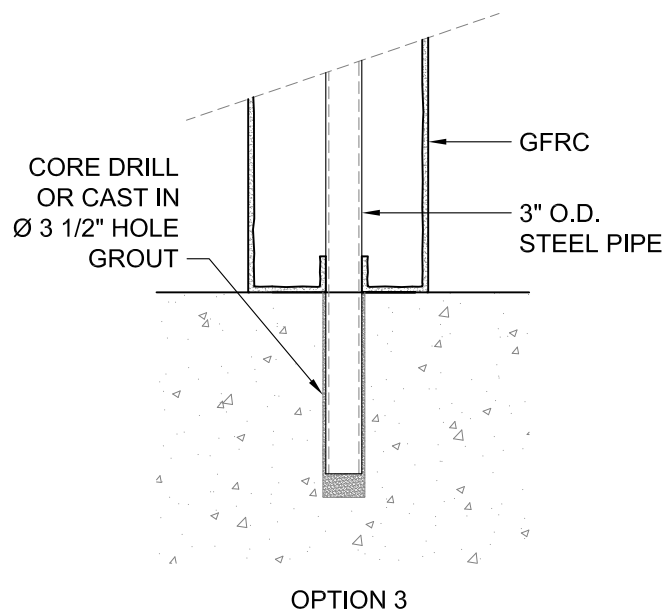

ALL RIGHTS RESERVED. THIS DRAWING IS PROPERTY OF THE 4 KIDS INC. AND MAY BE USED ONLY WHEN UTILIZING THE 4 KIDS PRODUCTS. THE 4 KIDS INC. GENERAL TERMS AND CONDITIONS APPLY AND ARE INCORPORATE HERE IN BY REFERENCE. THIS DETAIL MAY NOT APPLY TO ALL CONDITIONS AND CONSTRUCTION SITUATIONS.

CUSTOM THEMED PLAYGROUNDS

4400 ONEAL STREET, GREENVILLE, TX 75401 PHONE 903.454.9237 FAX 903.454.3642

TITLE: BOLLARD

TYPE DWG: MOUNTING

SCALE: AS NOTED

DWG. SHEET: **SBSP-M1**