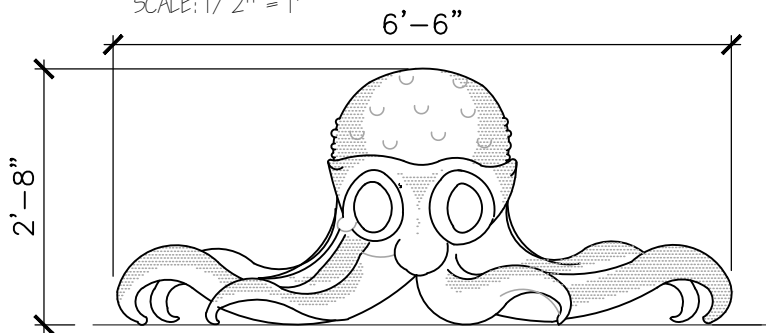

Specifications

Age Range:

2 - 5 years
5 - 12 years

Dimensions:

6'6"L x 6'6"W x 2'8"H

Use Zone:

18'6"L x 18'6"W

Mounting Options:

4400 Oneal St. Greenville, TX 75401

903.454.9237

info@the4kids.com

www.the4kids.com

© 2014 The 4 Kids Inc. All rights reserved.

TOP VIEW

SCALE: 1/2" = 1'

FRONT VIEW

SCALE: 1/2" = 1'

RIGHT-SIDE VIEW

SCALE: 1/2" = 1'

ALL RIGHTS RESERVED. THIS DRAWING IS PROPERTY OF THE 4 KIDS INC. AND MAY BE USED ONLY WHEN UTILIZING THE 4 KIDS INC. GENERAL TERMS AND CONDITIONS APPLY AND ARE INCORPORATED HERE IN BY REFERENCE. THIS DETAIL MAY NOT APPLY TO ALL CONDITIONS AND CONSTRUCTION SITUATIONS.