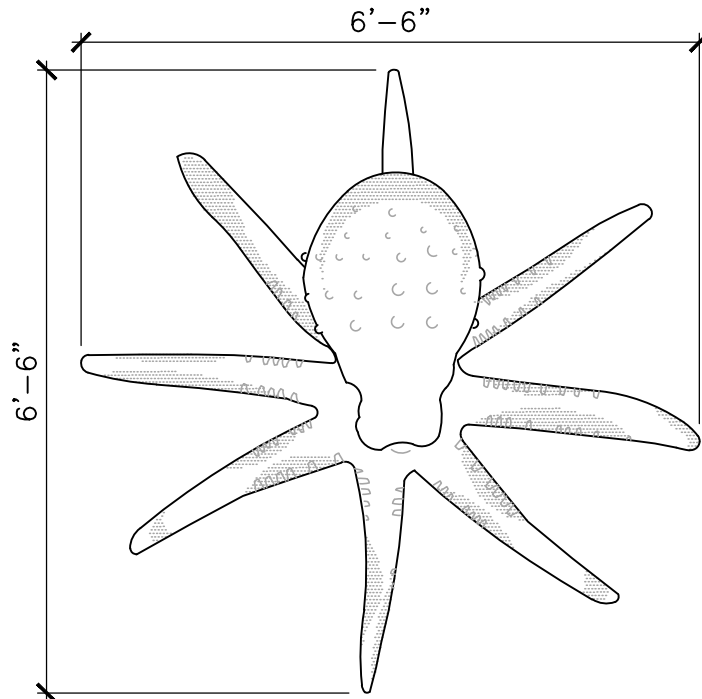

Specifications

Age Range:

2 - 5 years
5 - 12 years

Dimensions:

6'6"L x 6'6"W x 2'8"H

Use Zone:

18'6"L x 18'6"W

Mounting Options:

4400 Oneal St. Greenville, TX 75401

903.454.9237

info@the4kids.com

www.the4kids.com

© 2014 The 4 Kids Inc. All rights reserved.

TOP VIEW

SCALE: 1/2" = 1'

FRONT VIEW

SCALE: 1/2" = 1'

RIGHT-SIDE VIEW

SCALE: 1/2" = 1'

ALL RIGHTS RESERVED. THIS DRAWING IS PROPERTY OF THE 4 KIDS INC. AND MAY BE USED ONLY WHEN UTILIZING THE 4 KIDS INC. GENERAL TERMS AND CONDITIONS APPLY AND ARE INCORPORATED HERE IN BY REFERENCE. THIS DETAIL MAY NOT APPLY TO ALL CONDITIONS AND CONSTRUCTION SITUATIONS.