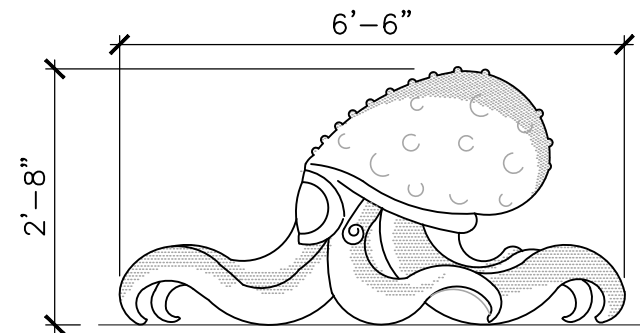

Specifications

Age Range:

2 - 5 years
5 - 12 years

Dimensions:

6'6"L x 6'6"W x 2'8"H

Use Zone:

18'6"L x 18'6"W

Mounting Options:

4400 Oneal St. Greenville, TX 75401

903.454.9237

info@the4kids.com

www.the4kids.com

© 2014 The 4 Kids Inc. All rights reserved.

TOP VIEW

SCALE: 1/2" = 1'

FRONT VIEW

SCALE: 1/2" = 1'

RIGHT-SIDE VIEW

SCALE: 1/2" = 1'

ALL RIGHTS RESERVED. THIS DRAWING IS PROPERTY OF THE 4 KIDS INC. AND MAY BE USED ONLY WHEN UTILIZING THE 4 KIDS INC. GENERAL TERMS AND CONDITIONS APPLY AND ARE INCORPORATED HERE IN BY REFERENCE. THIS DETAIL MAY NOT APPLY TO ALL CONDITIONS AND CONSTRUCTION SITUATIONS.