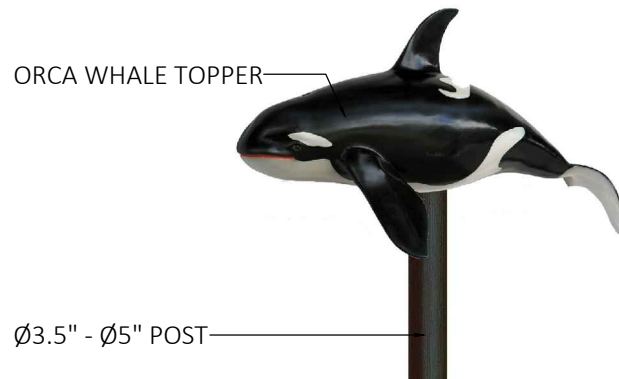

Dimensions:
51" x 26.5" x
Post Height

Play Area:
N/A

Mounting Options:
See Typical
Installation Details

Contact Us

Ordering from The 4 Kids is easy, initial consultation & quote is free. We can also provide you with design ideas and conceptual drawings. We want your whole experience with The 4 Kids to be smooth & rewarding.

4400 Oneal St. Greenville, TX 75401

903.454.9237

info@the4kids.com

www.the4kids.com

© 2014 The 4 Kids Inc. All rights reserved.

ORCA WHALE POST TOPPER

51.75" X 27.75" X POST HEIGHT

PRODUCT VIEW

SCALE: N15

TOP VIEW

SCALE: 1/2" = 1'

ALL RIGHTS RESERVED. THIS DRAWING IS PROPERTY OF THE 4 KIDS INC. AND MAY BE USED ONLY WHEN UTILIZING THE 4 KIDS INC. GENERAL TERMS AND CONDITIONS APPLY AND ARE INCORPORATED HERE IN BY REFERENCE. THIS DETAIL MAY NOT APPLY TO ALL CONDITIONS AND CONSTRUCTION SITUATIONS.