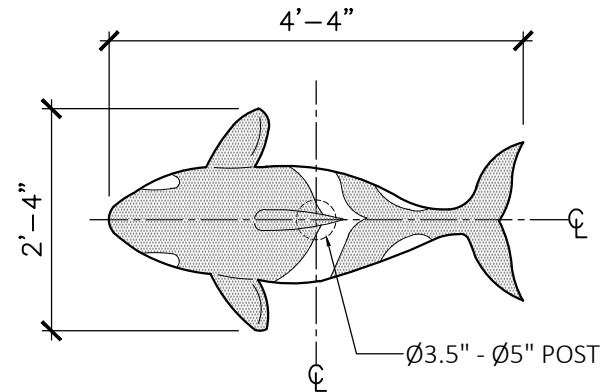

Dimensions:
51" x 26.5" x
Post Height

Play Area:
N/A

Mounting Options:
See Typical
Installation Details

Contact Us

Ordering from The 4 Kids is easy, initial consultation & quote is free. We can also provide you with design ideas and conceptual drawings. We want your whole experience with The 4 Kids to be smooth & rewarding.

4400 Oneal St. Greenville, TX 75401

903.454.9237

info@the4kids.com

www.the4kids.com

© 2014 The 4 Kids Inc. All rights reserved.

ORCA WHALE POST TOPPER

51.75" X 27.75" X POST HEIGHT

PRODUCT VIEW

SCALE: N15

TOP VIEW

SCALE: 1/2" = 1'

ALL RIGHTS RESERVED. THIS DRAWING IS PROPERTY OF THE 4 KIDS INC. AND MAY BE USED ONLY WHEN UTILIZING THE 4 KIDS INC. GENERAL TERMS AND CONDITIONS APPLY AND ARE INCORPORATED HERE IN BY REFERENCE. THIS DETAIL MAY NOT APPLY TO ALL CONDITIONS AND CONSTRUCTION SITUATIONS.