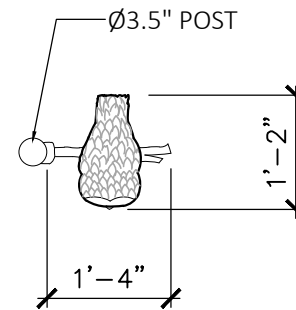

Specifications

Age Range:
N/A

Dimensions:
15.5"L x 14.25"W x
Post Height

Use Zone:
N/A

Mounting Options:
See Typical
Installation Details

Contact Us

Ordering from The 4 Kids is easy, initial consultation & quote is free. We can also provide you with design ideas and conceptual drawings. We want your whole experience with The 4 Kids to be smooth & rewarding.

4400 Oneal St. Greenville, TX 75401

903.454.9237

info@the4kids.com

www.the4kids.com

© 2014 The 4 Kids Inc. All rights reserved.

PERCHED OWL POST TOPPER

15.5" X 14.25" X POST HEIGHT

PRODUCT VIEW

SCALE: NTS

TOP VIEW

SCALE: 1/2" = 1'

ALL RIGHTS RESERVED. THIS DRAWING IS PROPERTY OF THE 4 KIDS INC. AND MAY BE USED ONLY WHEN UTILIZING THE 4 KIDS INC. GENERAL TERMS AND CONDITIONS APPLY AND ARE INCORPORATED HERE IN BY REFERENCE. THIS DETAIL MAY NOT APPLY TO ALL CONDITIONS AND CONSTRUCTION SITUATIONS.