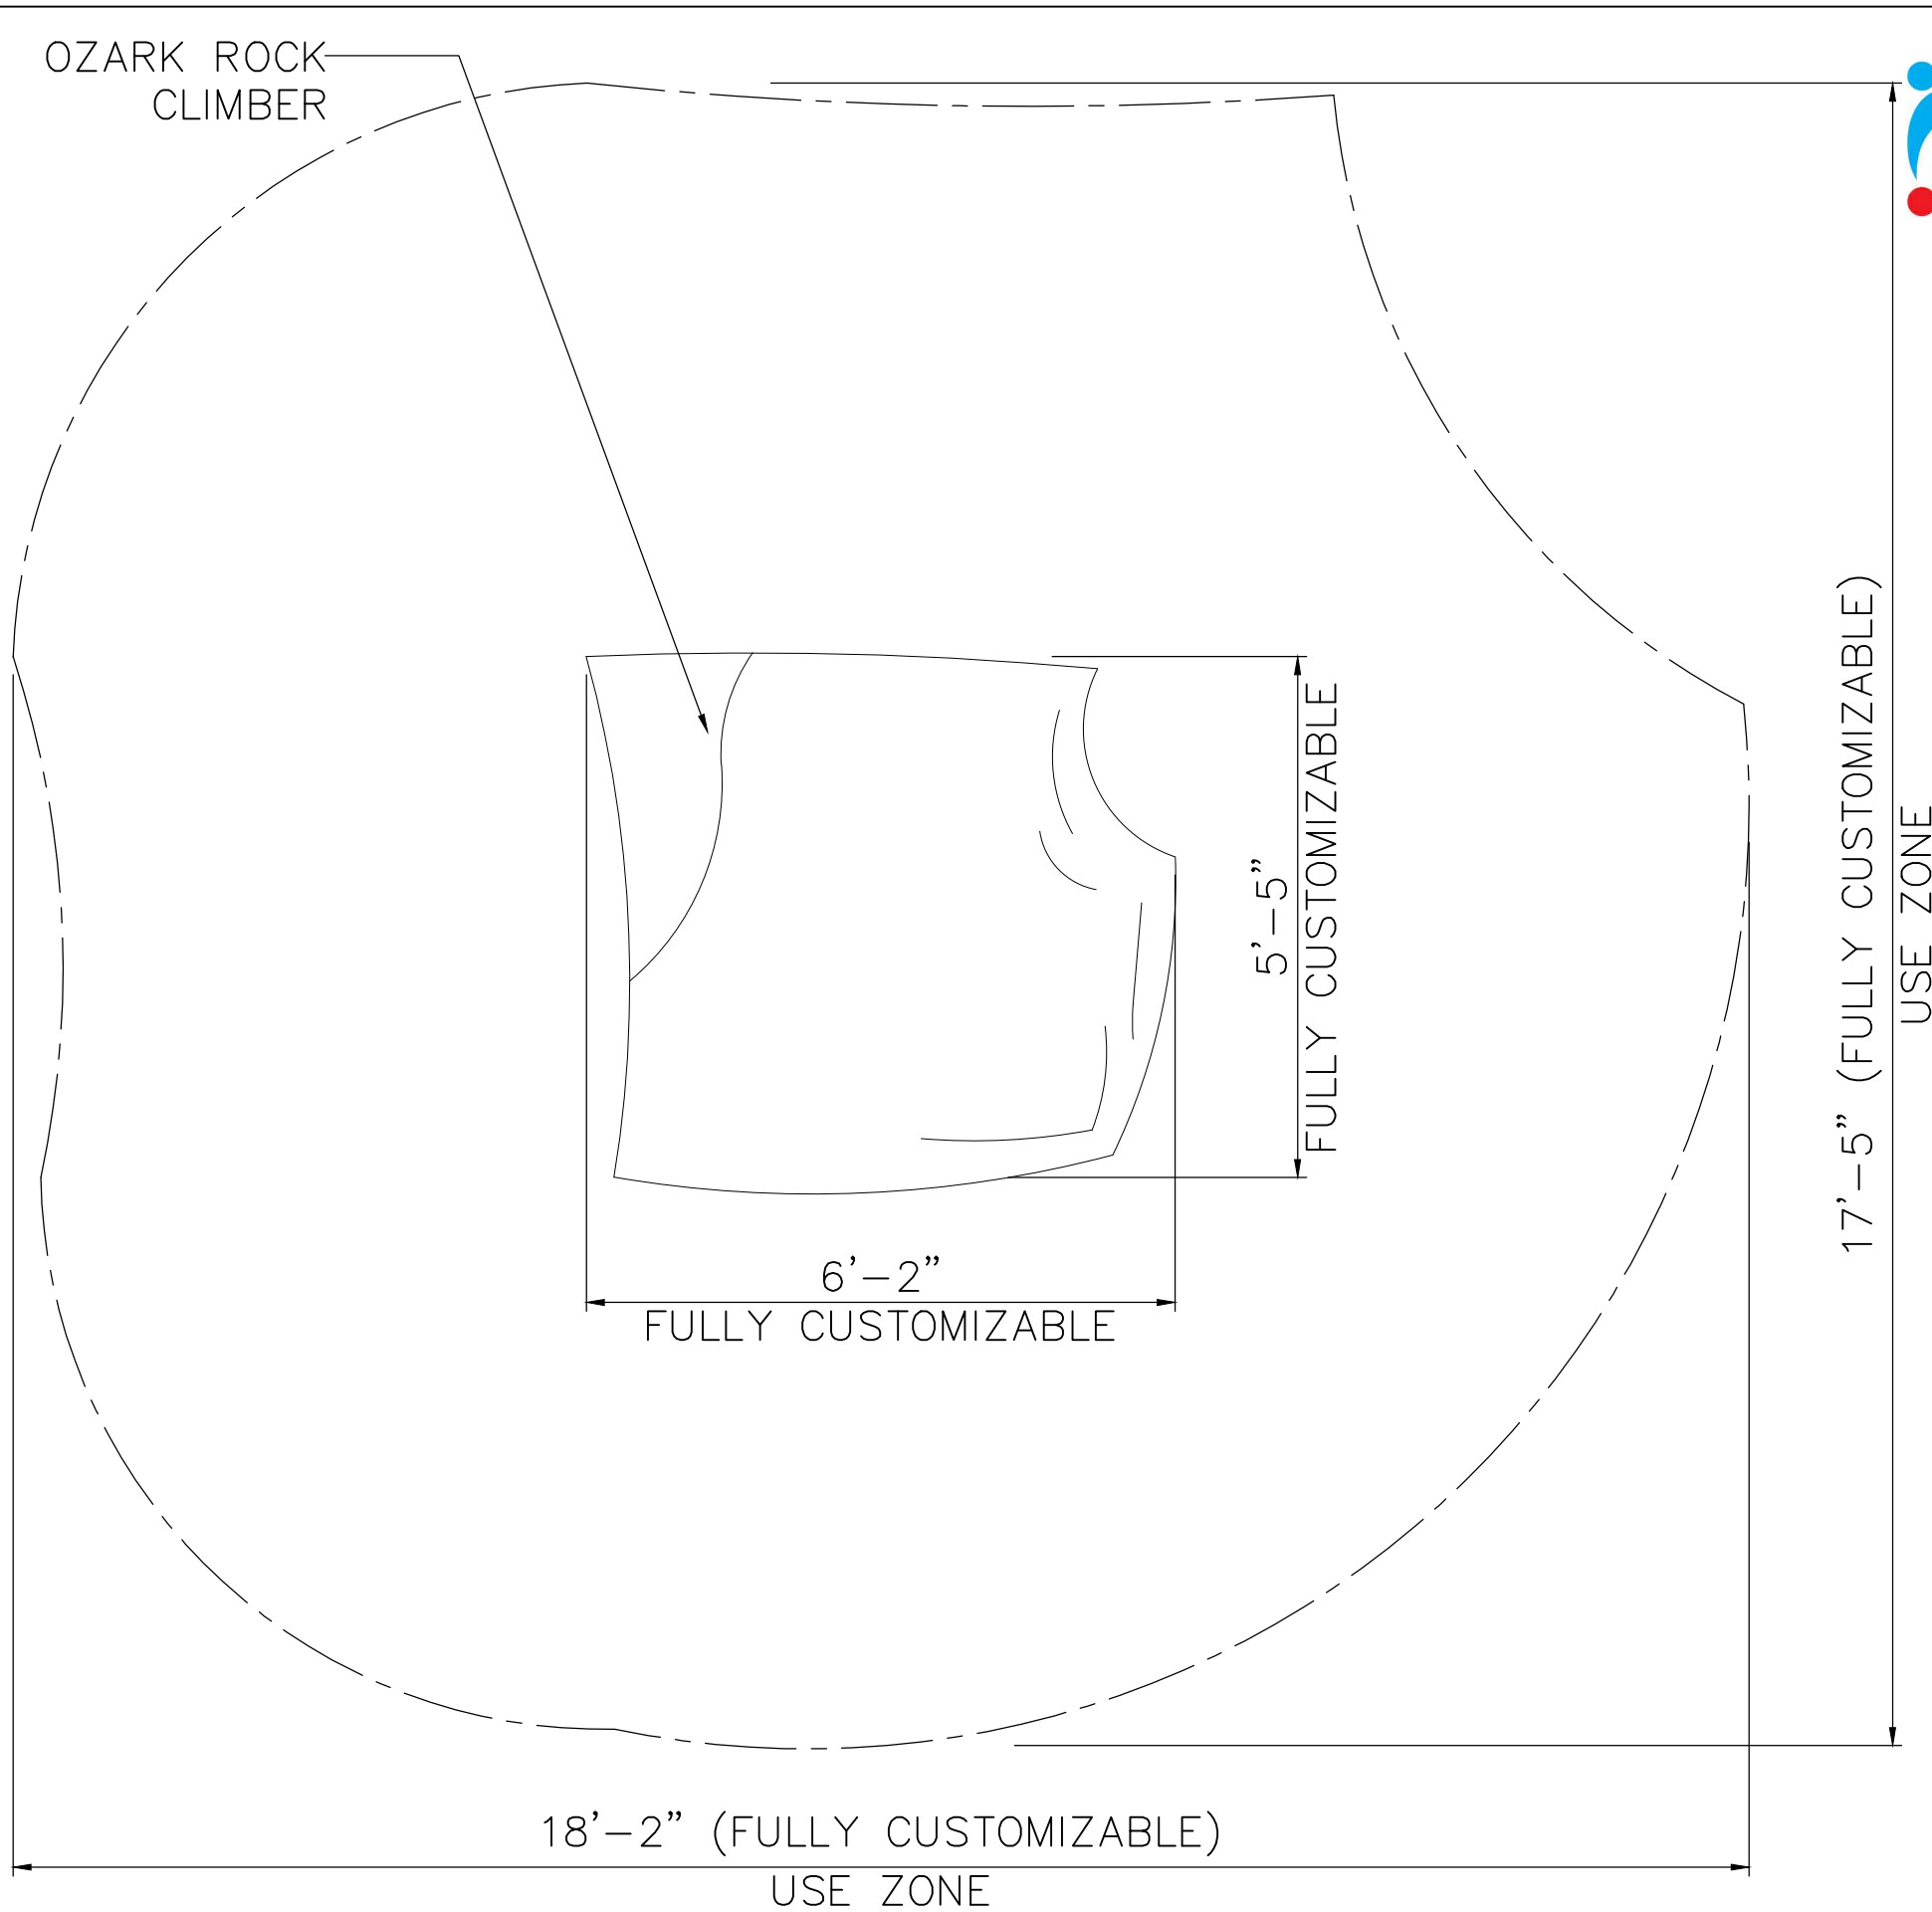

TOP VIEW

SCALE: 1/2" = 1'