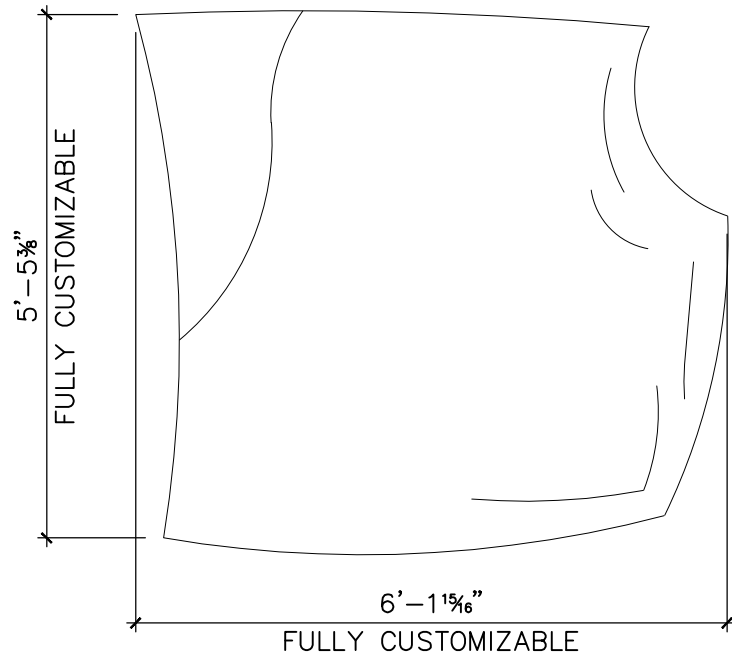

SCALE: 1/2" = 1'

TOP VIEW

SCALE: 1/2" = 1'

PRODUCT VIEW

SCALE: NTS

ALL RIGHTS RESERVED. THIS DRAWING IS PROPERTY OF THE 4 KIDS INC. AND MAY BE USED ONLY WHEN UTILIZING THE 4 KIDS INC. GENERAL TERMS AND CONDITIONS APPLY AND ARE INCORPORATED HERE IN BY REFERENCE. THIS DETAIL MAY NOT APPLY TO ALL CONDITIONS AND CONSTRUCTION SITUATIONS.