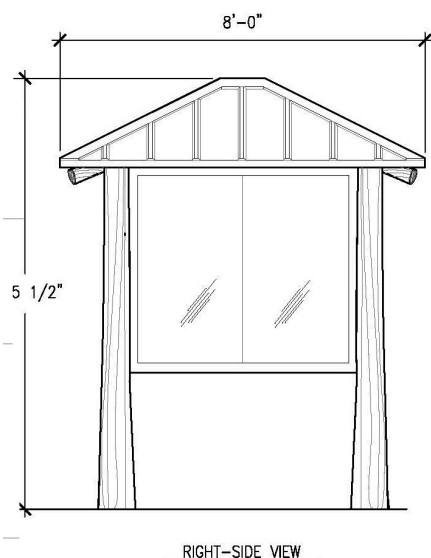

**Specifications**

**Age Range:**  
N/A

**Dimensions:**  
7'L x 7'W x 9'5.5"H

**Use zone:**  
N/A

**Mounting Options:**  
Installation Option 1  
Installation Option 2

**Contact Us**

Ordering from The 4 Kids is easy, initial consultation & quote is free. We can also provide you with design ideas and conceptual drawings. We want your whole experience with The 4 Kids to be smooth & rewarding.

4400 Oneal St. Greenville, TX 75401

903.454.9237

info@the4kids.com

www.the4kids.com

TOP VIEW  
SCALE: 3/8" = 1'-0"

FRONT VIEW  
SCALE: 3/8" = 1'-0"

RIGHT-SIDE VIEW  
SCALE: 3/8" = 1'-0"

ALL RIGHTS RESERVED. THIS DRAWING IS PROPERTY OF THE 4 KIDS INC. AND MAY BE USED ONLY WHEN UTILIZING THE 4 KIDS PRODUCTS. THE 4 KIDS INC. GENERAL TERMS AND CONDITIONS APPLY AND ARE INCORPORATE HERE IN BY REFERENCE. THIS DETAIL MAY NOT APPLY TO ALL CONDITIONS AND CONSTRUCTION SITUATIONS.