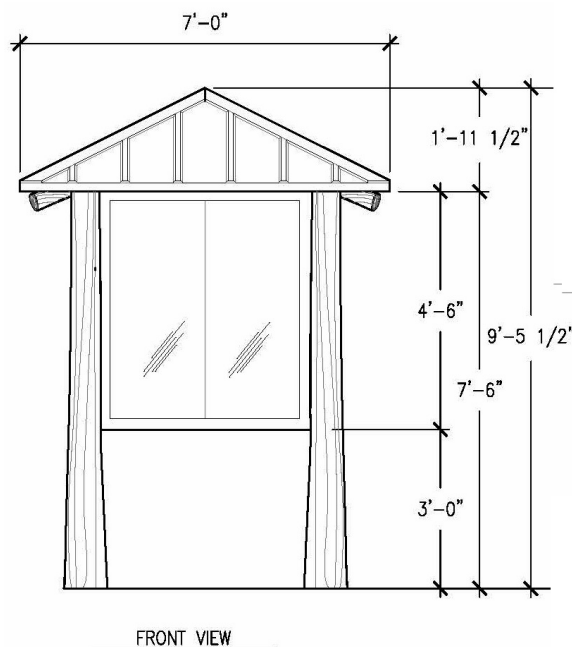

**Specifications**

**Age Range:**  
N/A

**Dimensions:**  
7'L x 7'W x 9'5.5"H

**Use zone:**  
N/A

**Mounting Options:**  
Installation Option 1  
Installation Option 2

**Contact Us**

Ordering from The 4 Kids is easy, initial consultation & quote is free. We can also provide you with design ideas and conceptual drawings. We want your whole experience with The 4 Kids to be smooth & rewarding.

4400 Oneal St. Greenville, TX 75401

903.454.9237

info@the4kids.com

www.the4kids.com

TOP VIEW  
SCALE: 3/8" = 1'-0"

FRONT VIEW  
SCALE: 3/8" = 1'-0"

RIGHT-SIDE VIEW  
SCALE: 3/8" = 1'-0"

ALL RIGHTS RESERVED. THIS DRAWING IS PROPERTY OF THE 4 KIDS INC. AND MAY BE USED ONLY WHEN UTILIZING THE 4 KIDS PRODUCTS. THE 4 KIDS INC. GENERAL TERMS AND CONDITIONS APPLY AND ARE INCORPORATE HERE IN BY REFERENCE. THIS DETAIL MAY NOT APPLY TO ALL CONDITIONS AND CONSTRUCTION SITUATIONS.