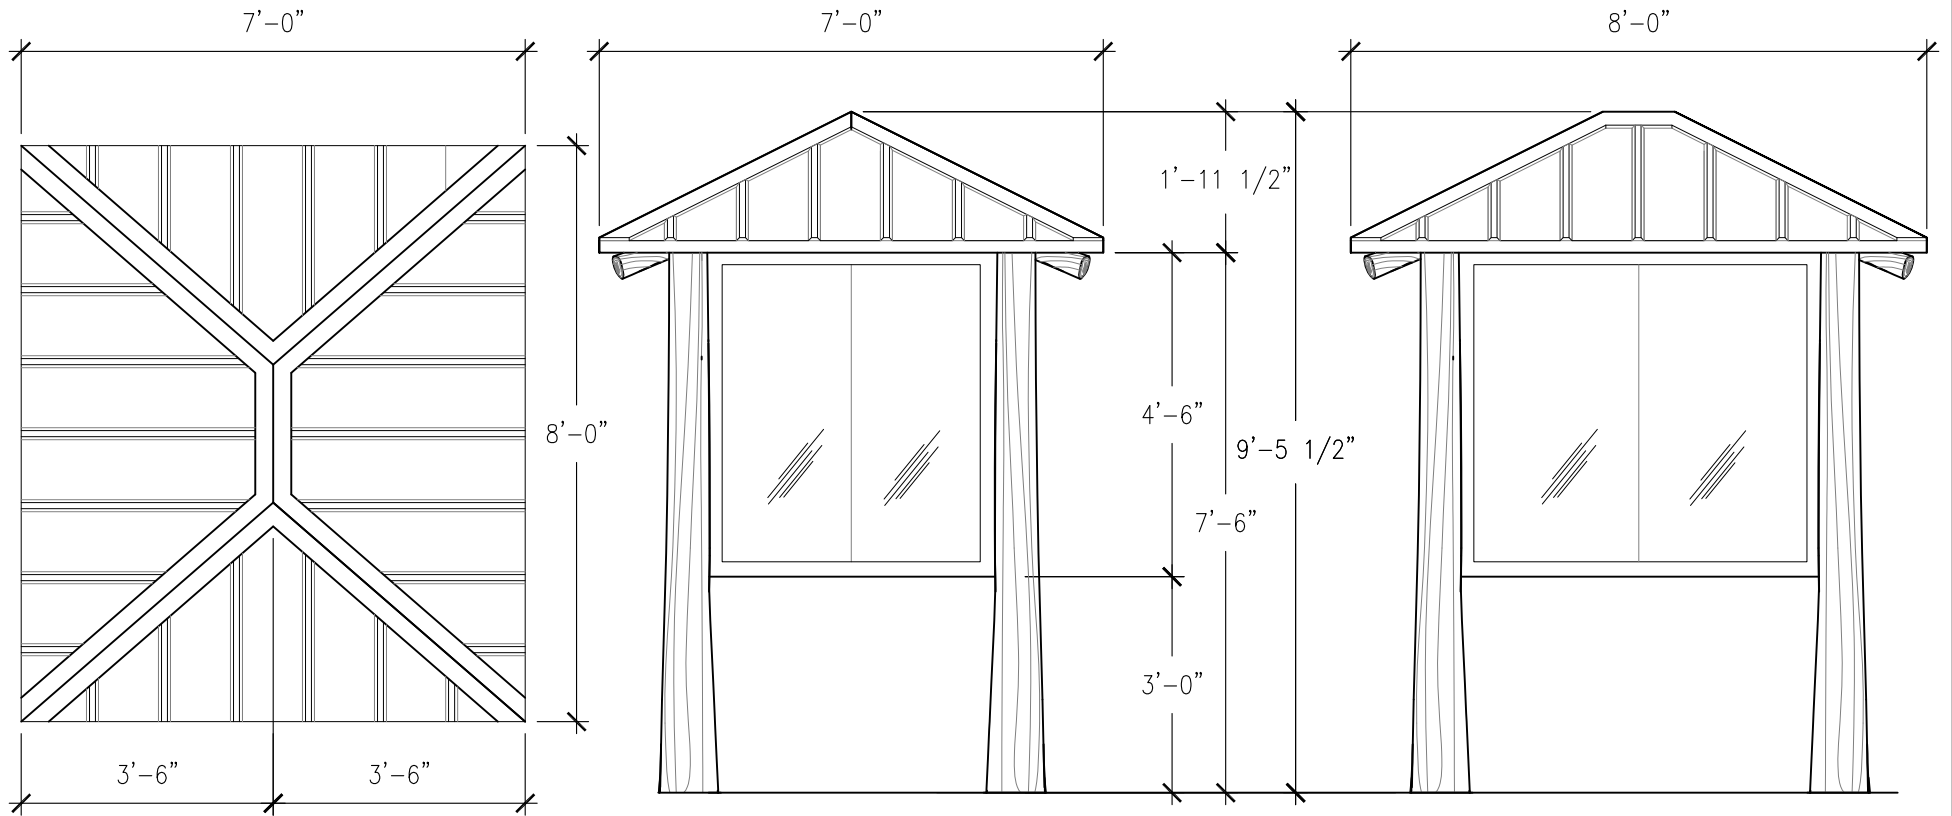

**Specifications**

**Age Range:**  
N/A

**Dimensions:**  
7'L x 7'W x 9'5.5"H

**Use zone:**  
N/A

**Mounting Options:**  
Installation Option 1  
Installation Option 2

**Contact Us**

Ordering from The 4 Kids is easy, initial consultation & quote is free. We can also provide you with design ideas and conceptual drawings. We want your whole experience with The 4 Kids to be smooth & rewarding.

4400 Oneal St. Greenville, TX 75401

903.454.9237

info@the4kids.com

www.the4kids.com

TOP VIEW  
SCALE: 3/8" = 1'-0"

FRONT VIEW  
SCALE: 3/8" = 1'-0"

RIGHT-SIDE VIEW  
SCALE: 3/8" = 1'-0"

ALL RIGHTS RESERVED. THIS DRAWING IS PROPERTY OF THE 4 KIDS INC. AND MAY BE USED ONLY WHEN UTILIZING THE 4 KIDS PRODUCTS. THE 4 KIDS INC. GENERAL TERMS AND CONDITIONS APPLY AND ARE INCORPORATE HERE IN BY REFERENCE. THIS DETAIL MAY NOT APPLY TO ALL CONDITIONS AND CONSTRUCTION SITUATIONS.