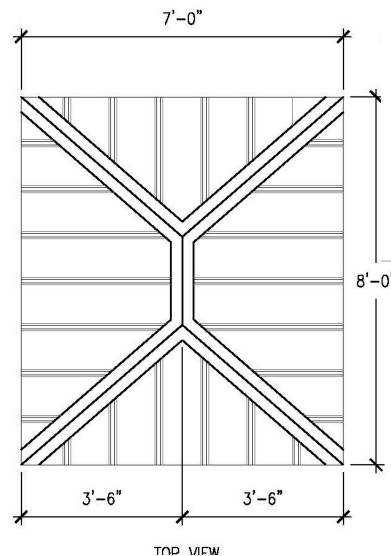

**Specifications**

**Age Range:**  
N/A

**Dimensions:**  
7'L x 7'W x 9'5.5"H

**Use zone:**  
N/A

**Mounting Options:**  
Installation Option 1  
Installation Option 2

**Contact Us**

Ordering from The 4 Kids is easy, initial consultation & quote is free. We can also provide you with design ideas and conceptual drawings. We want your whole experience with The 4 Kids to be smooth & rewarding.

4400 Oneal St. Greenville, TX 75401

903.454.9237

info@the4kids.com

www.the4kids.com

TOP VIEW  
SCALE: 3/8" = 1'-0"

FRONT VIEW  
SCALE: 3/8" = 1'-0"

RIGHT-SIDE VIEW  
SCALE: 3/8" = 1'-0"

ALL RIGHTS RESERVED. THIS DRAWING IS PROPERTY OF THE 4 KIDS INC. AND MAY BE USED ONLY WHEN UTILIZING THE 4 KIDS PRODUCTS. THE 4 KIDS INC. GENERAL TERMS AND CONDITIONS APPLY AND ARE INCORPORATE HERE IN BY REFERENCE. THIS DETAIL MAY NOT APPLY TO ALL CONDITIONS AND CONSTRUCTION SITUATIONS.