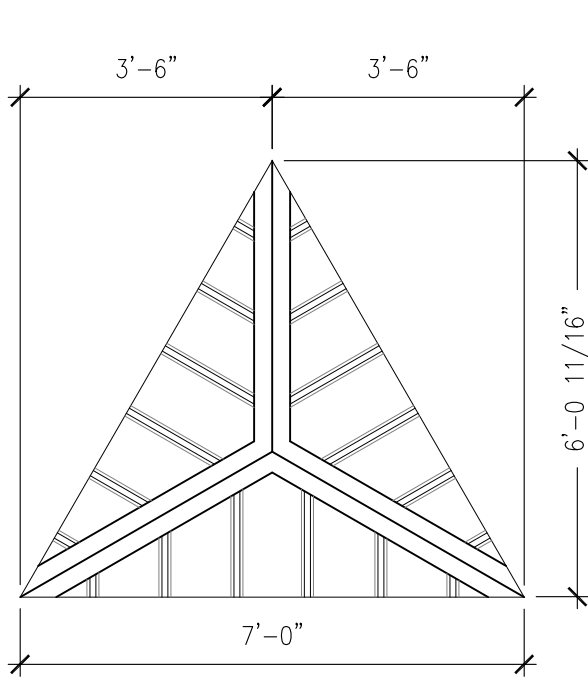

RIGHT-SIDE VIEW

TOP VIEW

Specifications

Age Range:
N/A

Dimensions:
7'L x 7'W x 9'5.5"H

Use Zone:
N/A

Mounting Options:
Installation Option 1
Installation Option 2

FRONT VIEW

4400 Oneal St. Greenville, TX 75401
903.454.9237 info@the4kids.com www.the4kids.com

TOP VIEW
SCALE: 3/8" = 1'-0"

FRONT VIEW
SCALE: 3/8" = 1'-0"

RIGHT-SIDE VIEW
SCALE: 3/8" = 1'-0"

ALL RIGHTS RESERVED. THIS DRAWING IS PROPERTY OF THE 4 KIDS INC. AND MAY BE USED ONLY WHEN UTILIZING THE 4 KIDS PRODUCTS. THE 4 KIDS INC. GENERAL TERMS AND CONDITIONS APPLY AND ARE INCORPORATE HERE IN BY REFERENCE. THIS DETAIL MAY NOT APPLY TO ALL CONDITIONS AND CONSTRUCTION SITUATIONS.