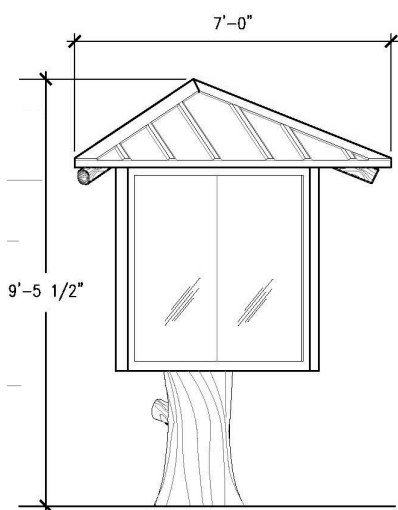

RIGHT-SIDE VIEW

TOP VIEW

Specifications

Age Range:
N/A

Dimensions:
7'L x 7'W x 9'5.5"H

Use Zone:
N/A

Mounting Options:
Installation Option 1
Installation Option 2

FRONT VIEW