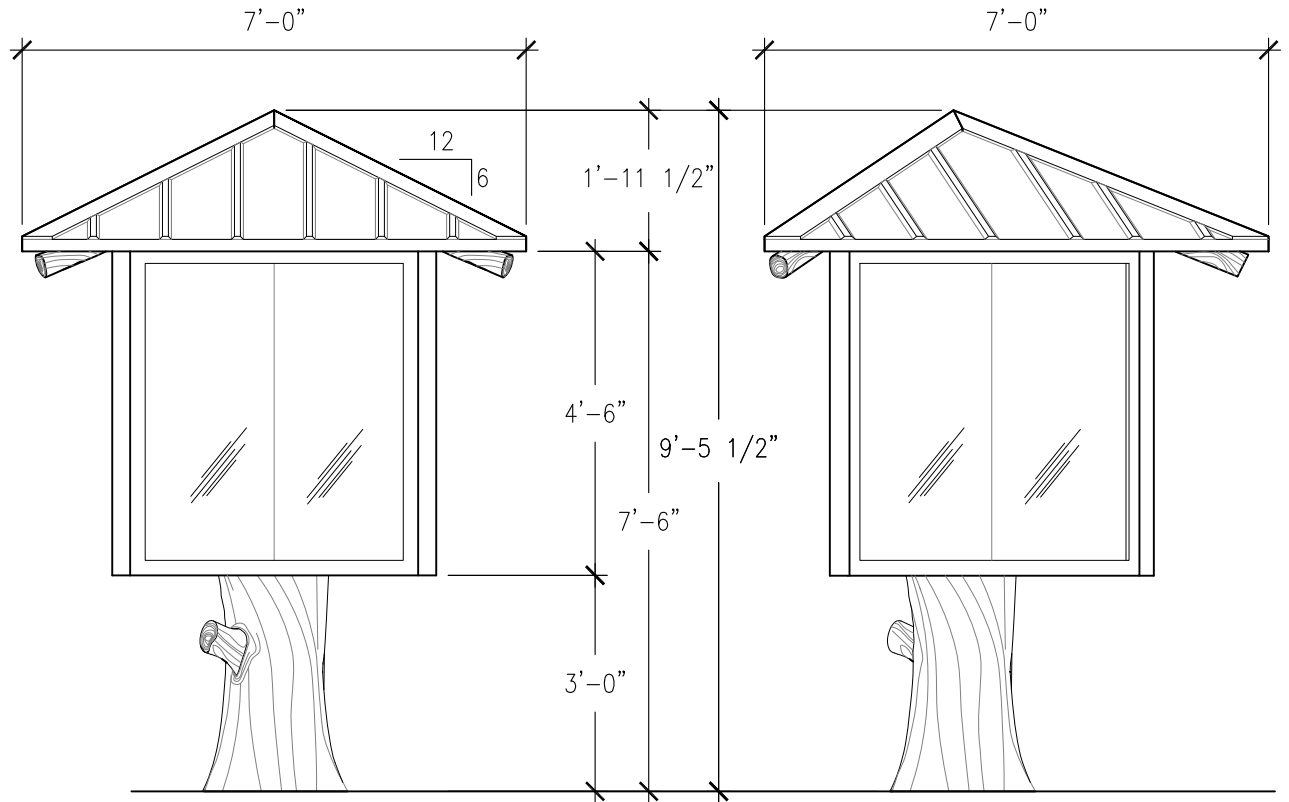

FRONT VIEW
SCALE: 3/8" = 1'-0"

RIGHT-SIDE VIEW
SCALE: 3/8" = 1'-0"

ALL RIGHTS RESERVED. THIS DRAWING IS PROPERTY OF THE 4 KIDS INC. AND MAY BE USED ONLY WHEN UTILIZING THE 4 KIDS PRODUCTS. THE 4 KIDS INC. GENERAL TERMS AND CONDITIONS APPLY AND ARE INCORPORATE HERE IN BY REFERENCE. THIS DETAIL MAY NOT APPLY TO ALL CONDITIONS AND CONSTRUCTION SITUATIONS.

CUSTOM THEMED PLAYGROUNDS

4400 ONEAL STREET, GREENVILLE, TX 75401 PHONE 903.454.9237 FAX 903.454.3642

TITLE: 3 SIDED INFORMATION KIOSK

TYPE DWG: DETAIL

SCALE: AS NOTED

DWG. SHEET: **KIO102**