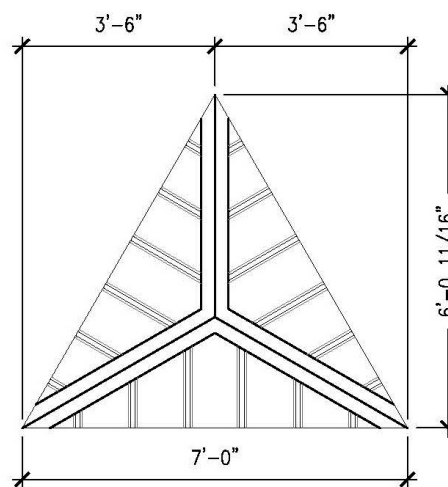

RIGHT-SIDE VIEW

TOP VIEW

Specifications

Age Range:
N/A

Dimensions:
7'L x 7'W x 9'5.5"H

Use Zone:
N/A

Mounting Options:
Installation Option 1
Installation Option 2

FRONT VIEW

4400 Oneal St. Greenville, TX 75401
903.454.9237 info@the4kids.com www.the4kids.com

TOP VIEW
SCALE: 3/8" = 1'-0"

FRONT VIEW
SCALE: 3/8" = 1'-0"

RIGHT-SIDE VIEW
SCALE: 3/8" = 1'-0"

ALL RIGHTS RESERVED. THIS DRAWING IS PROPERTY OF THE 4 KIDS INC. AND MAY BE USED ONLY WHEN UTILIZING THE 4 KIDS PRODUCTS. THE 4 KIDS INC. GENERAL TERMS AND CONDITIONS APPLY AND ARE INCORPORATE HERE IN BY REFERENCE. THIS DETAIL MAY NOT APPLY TO ALL CONDITIONS AND CONSTRUCTION SITUATIONS.