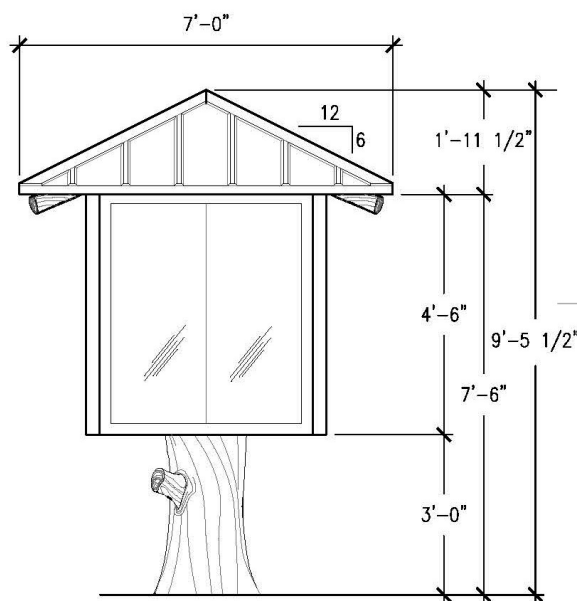

RIGHT-SIDE VIEW

TOP VIEW

Specifications

Age Range:
N/A

Dimensions:
7'L x 7'W x 9'5.5"H

Use Zone:
N/A

Mounting Options:
Installation Option 1
Installation Option 2

FRONT VIEW

4400 Oneal St. Greenville, TX 75401
903.454.9237 info@the4kids.com www.the4kids.com

TOP VIEW
SCALE: 3/8" = 1'-0"

FRONT VIEW
SCALE: 3/8" = 1'-0"

RIGHT-SIDE VIEW
SCALE: 3/8" = 1'-0"

ALL RIGHTS RESERVED. THIS DRAWING IS PROPERTY OF THE 4 KIDS INC. AND MAY BE USED ONLY WHEN UTILIZING THE 4 KIDS PRODUCTS. THE 4 KIDS INC. GENERAL TERMS AND CONDITIONS APPLY AND ARE INCORPORATE HERE IN BY REFERENCE. THIS DETAIL MAY NOT APPLY TO ALL CONDITIONS AND CONSTRUCTION SITUATIONS.