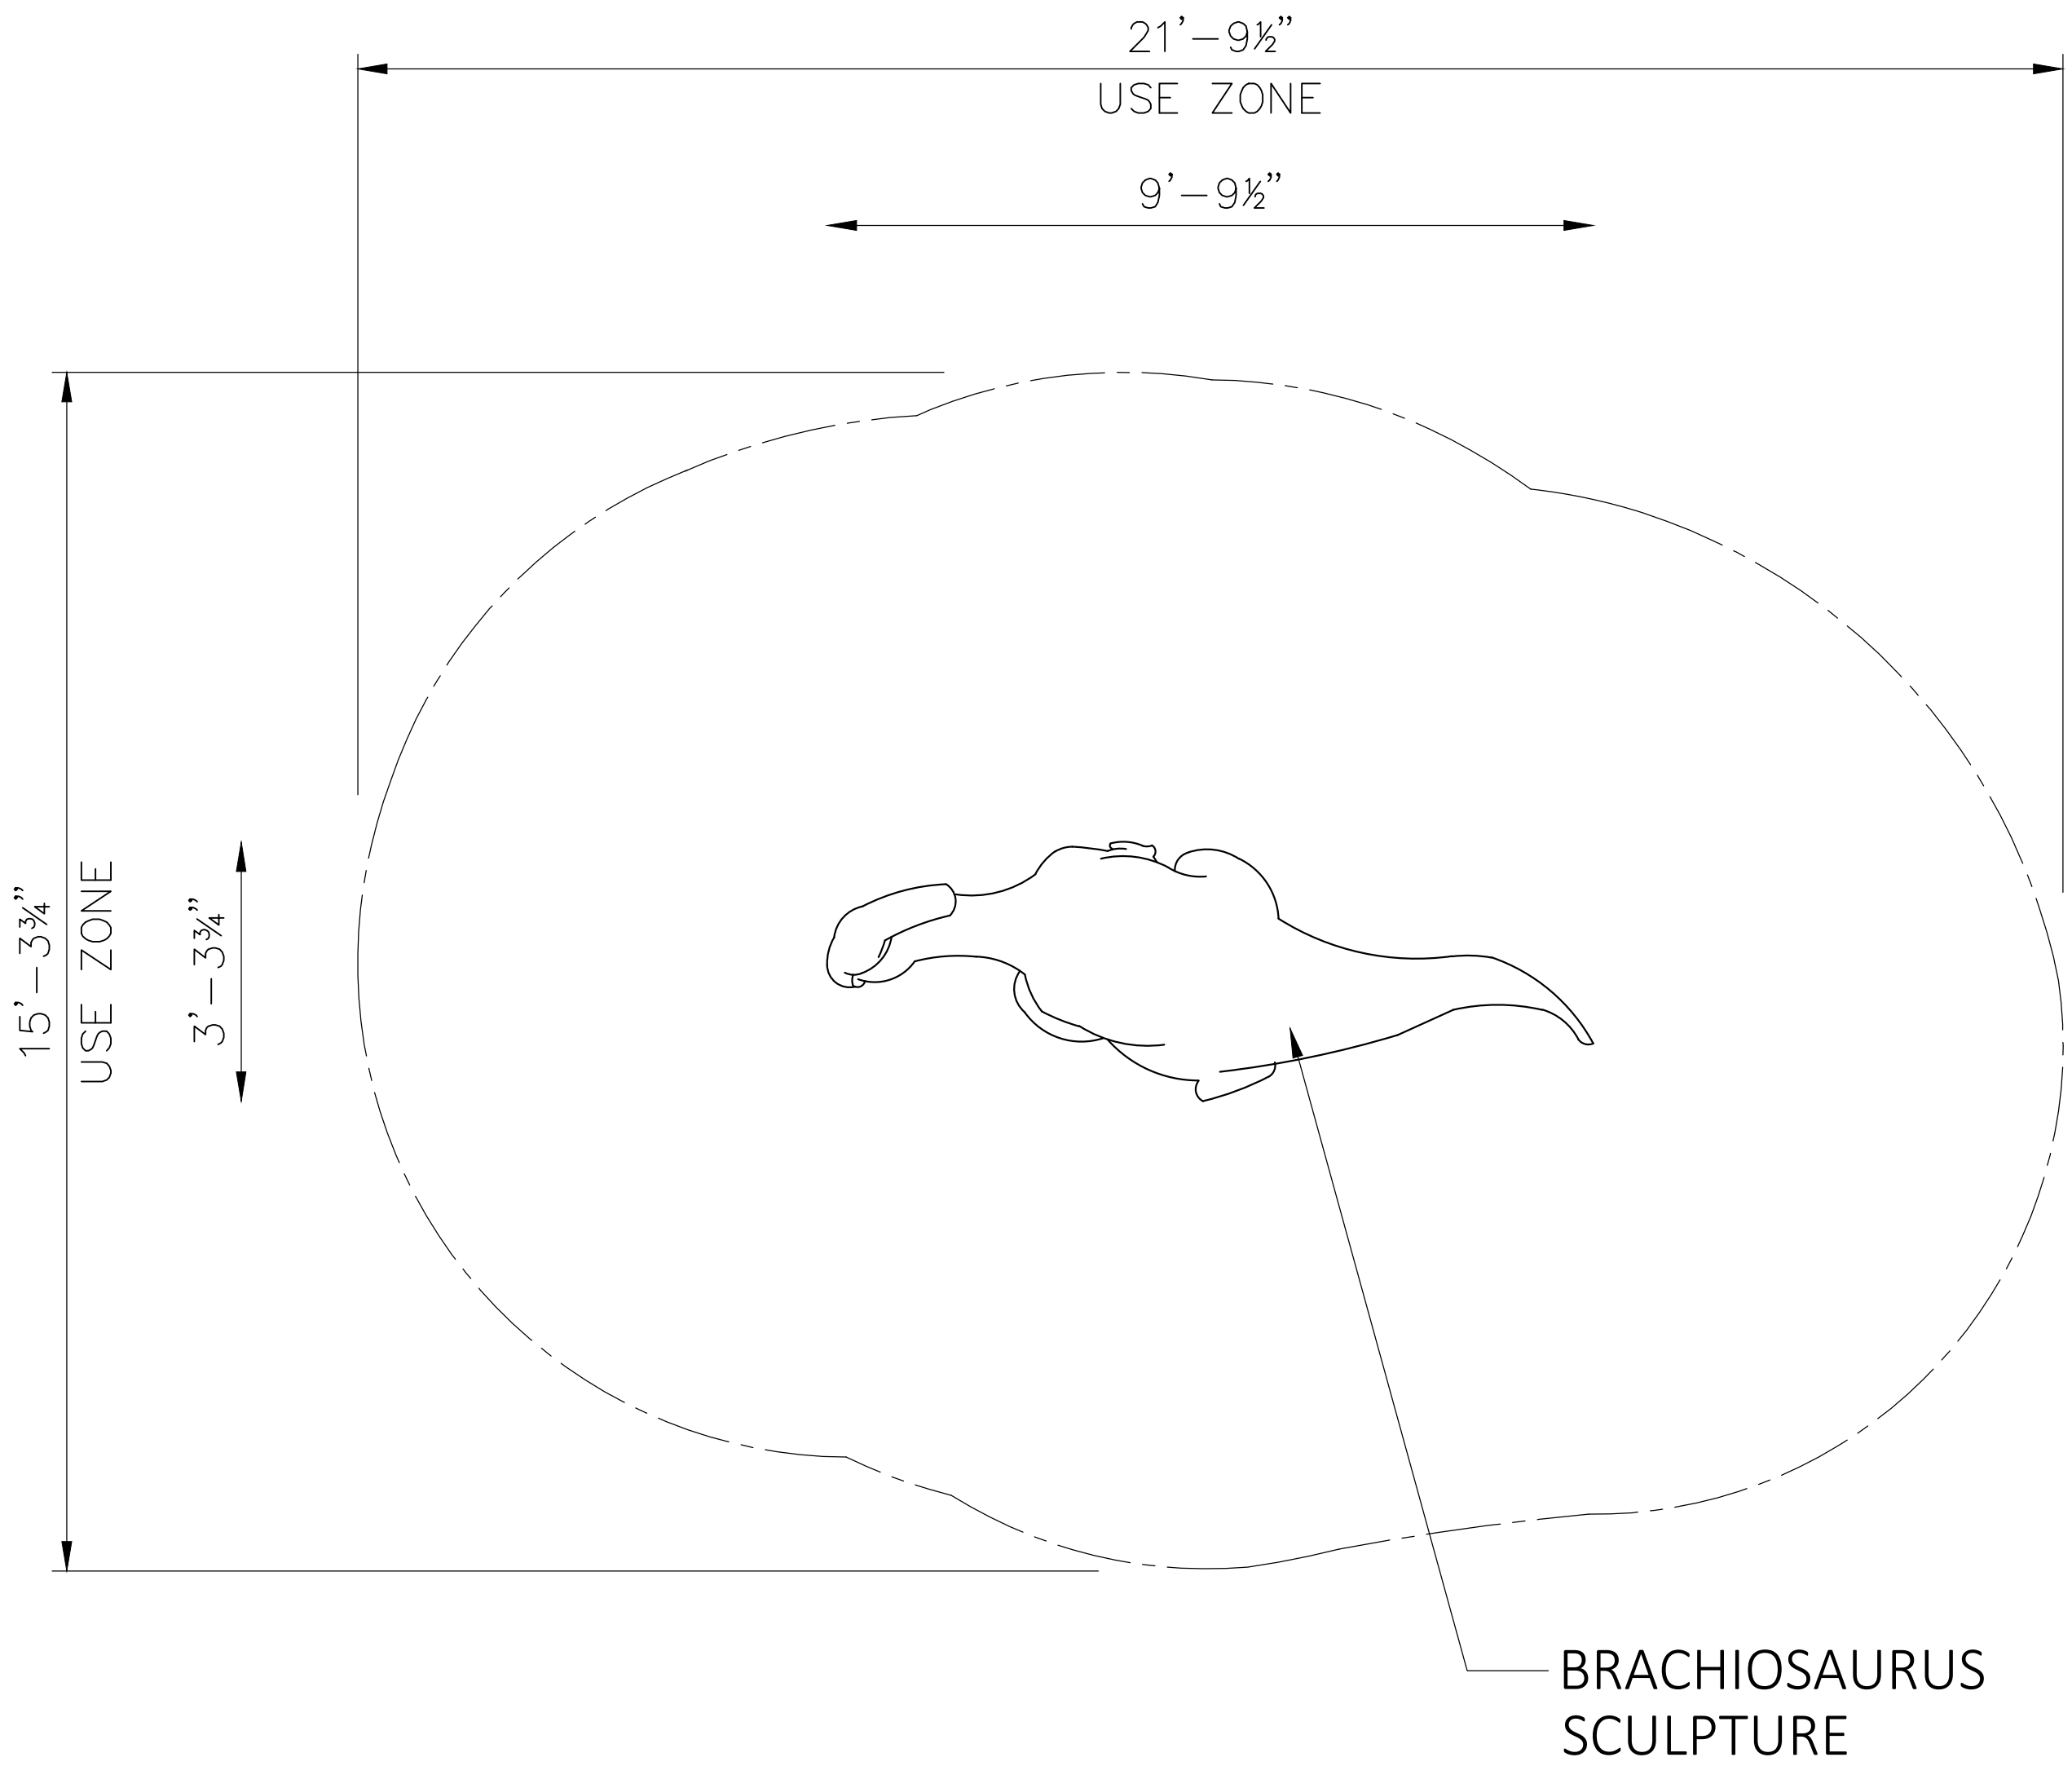

## Specifications

**Age Range:**  
N/A

**Dimensions:**  
9'9.5"L x 3'4"W x 7'10.5"H

**Use Zone:**  
22'L X 15'W

**Mounting Options:**  
Installation Option 1  
Installation Option 2

4400 Oneal St. Greenville, TX 75401

903.454.9237

info@the4kids.com

www.the4kids.com

© 2014 The 4 Kids Inc. All rights reserved.

PARASAUROLOPHUS SCULPTURE  
117.5" X 39.75" X 94.25"

**TOP VIEW**

SCALE: 1/2" = 1'-0"