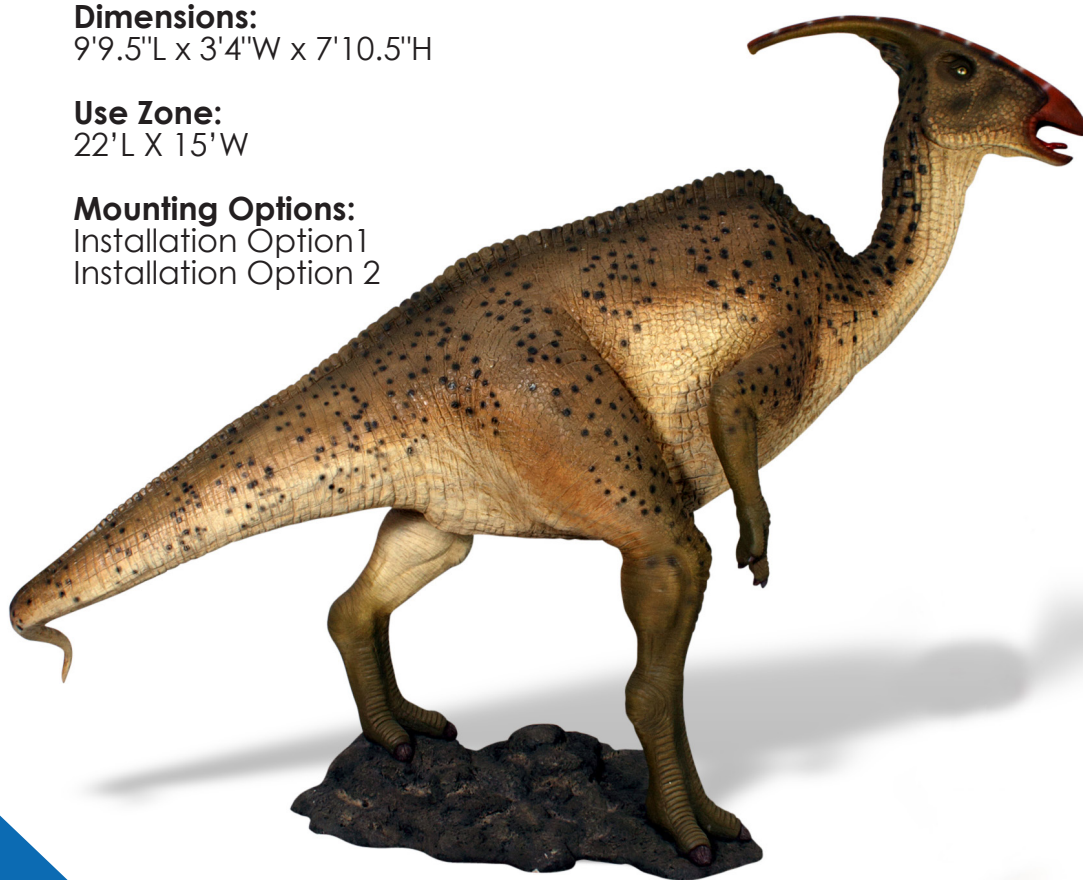

## Parasaurolophus Sculpture

Kids love nothing better than a chance for interactive play with fascinating themes, such as Dinosaurs. The 4 Kids' Parasaurolophus inhabits that vast world of playground dinosaur structures, custom created by the experts in our studios. The Parasaurolophus is a favorite among children in the park, the playground or even at commercial play centers for family fun. Creating their own land of dinosaurs, children will enjoy hours of active play. The 4 Kids' Parasaurolophus is a perfect fit for a dinosaur theme park, constructed with glass fiber reinforced polymer materials and a selection of finishes. Safe and virtually maintenance free, the Parasaurolophus is amazing.

## Specifications

**Age Range:**  
N/A

**Dimensions:**  
9'9.5"L x 3'4"W x 7'10.5"H

**Use Zone:**  
22'L X 15'W

**Mounting Options:**  
Installation Option 1  
Installation Option 2